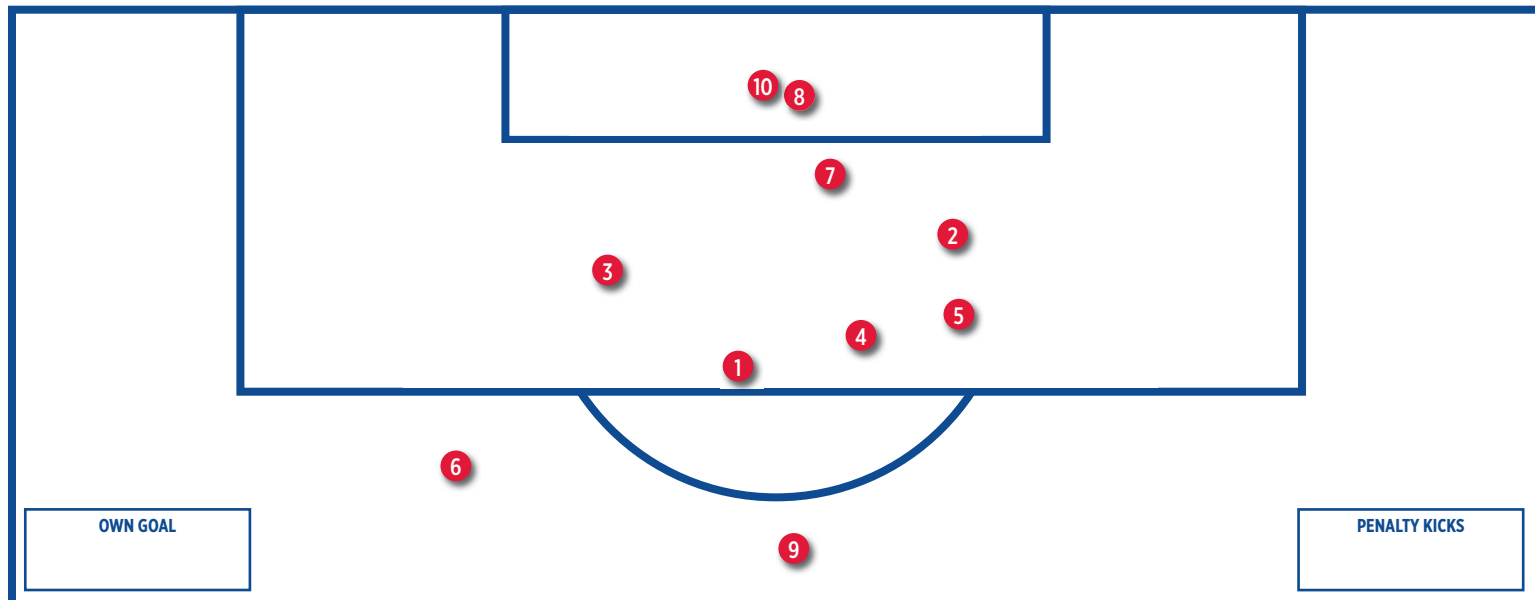

OPPONENT GOAL CHART

OPPONENT GOAL INFORMATION

- 1 - Emma Eddy (Oregon), 83:46
- 2 - Hailey Skolmoski (Utah), 85:40
- 3 - Alyssa Seitzer (Saint Louis), 18:00
- 4 - Hannah Friedrich (Saint Louis), 19:02
- 5 - Abby Grace Cooper (Texas A&M), 38:52
- 6 - Addie McCain (Texas A&M), 64:44
- 7 - Ally Watt (Texas A&M), 66:14
- 8 - Kaylee Dao (Oklahoma), 16:46
- 9 - Haley Woodard (Oklahoma State), 47:29
- 10 - Marlo Zoller (Oklahoma State), 66:53 +

Key: + Off free kick, < Penalty Kick, * Off Corner