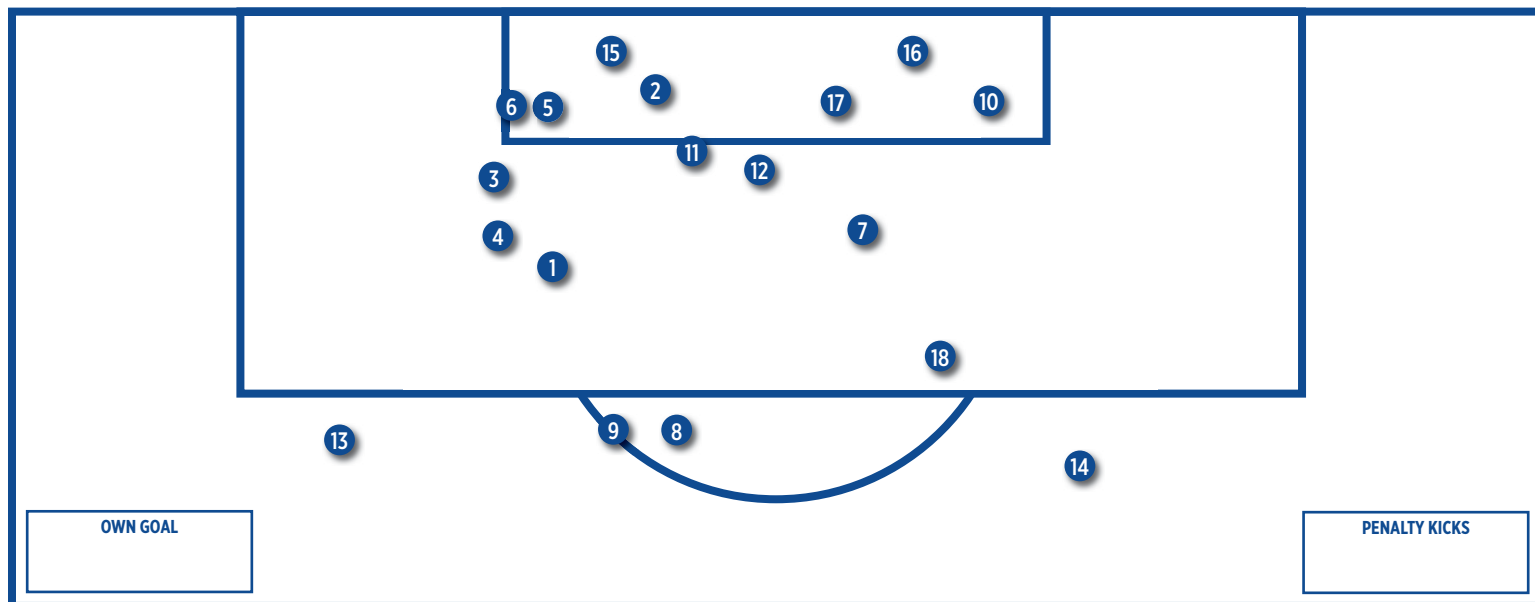

Note: Game totals are displayed in the format TEAM/OPPONENT for each category

KANSAS GOAL CHART

KANSAS GOAL INFORMATION

- 1 - Katie McClure (unassisted) vs. Pepperdine, 60:05
- 2 - Madison Meador (McClure) vs. South Dakota State, 16:36 *
- 3 - Katie McClure (Hagan) vs. South Dakota State, 47:38
- 4 - Taylor Christie (unassisted) vs. South Dakota State, 75:34
- 5 - Katie McClure (Reina) vs. Oregon State, 16:57
- 6 - Taylor Christie (McClure) vs. Oregon State, 27:42
- 7 - Taylor Christie (unassisted) vs. Oregon State, 39:06
- 8 - Kaycie Young (Cavalcante) vs. Oregon, 25:01
- 9 - Katie McClure (Young) vs. Utah, 86:16
- 10 - Katie McClure (Holland) vs. Utah, 106:11