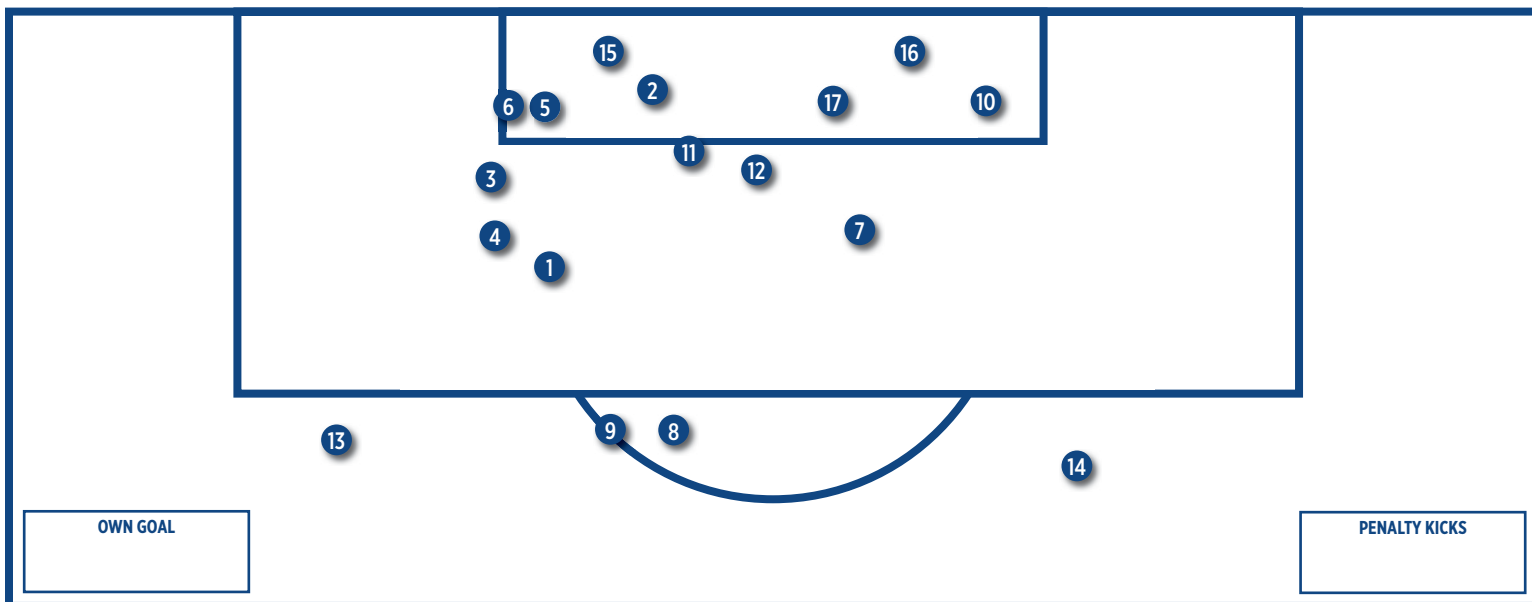

KANSAS GOAL CHART

KANSAS GOAL INFORMATION

- 1 - Katie McClure (unassisted) vs. Pepperdine, 60:05
- 2 - Madison Meador (McClure) vs. South Dakota State, 16:36 *
- 3 - Katie McClure (Hagan) vs. South Dakota State, 47:38
- 4 - Taylor Christie (unassisted) vs. South Dakota State, 75:34
- 5 - Katie McClure (Reina) vs. Oregon State, 16:57
- 6 - Taylor Christie (McClure) vs. Oregon State, 27:42
- 7 - Taylor Christie (unassisted) vs. Oregon State, 39:06
- 8 - Kaycie Young (Cavalcante) vs. Oregon, 25:01
- 9 - Katie McClure (Young) vs. Utah, 86:16
- 10 - Katie McClure (Holland) vs. Utah, 106:11

- 11 - Elise Reina (McClure, Amos) vs. Butler, 84:27 *
- 12 - Grace Hagan (Holland) vs. Saint Louis, 20:56 +
- 13 - Grace Hagan (unassisted) vs. Saint Louis, 30:51
- 14 - Grace Hagan (Holland) vs. Saint Louis, 52:12
- 15 - Elise Reina (unassisted) vs. Oklahoma, 59:24
- 16 - Katie McClure (Eliasdottir, Melugin) vs. Oklahoma, 109:06
- 17 - Grace Hagan (Reina) vs. Oklahoma State, 89:47 *