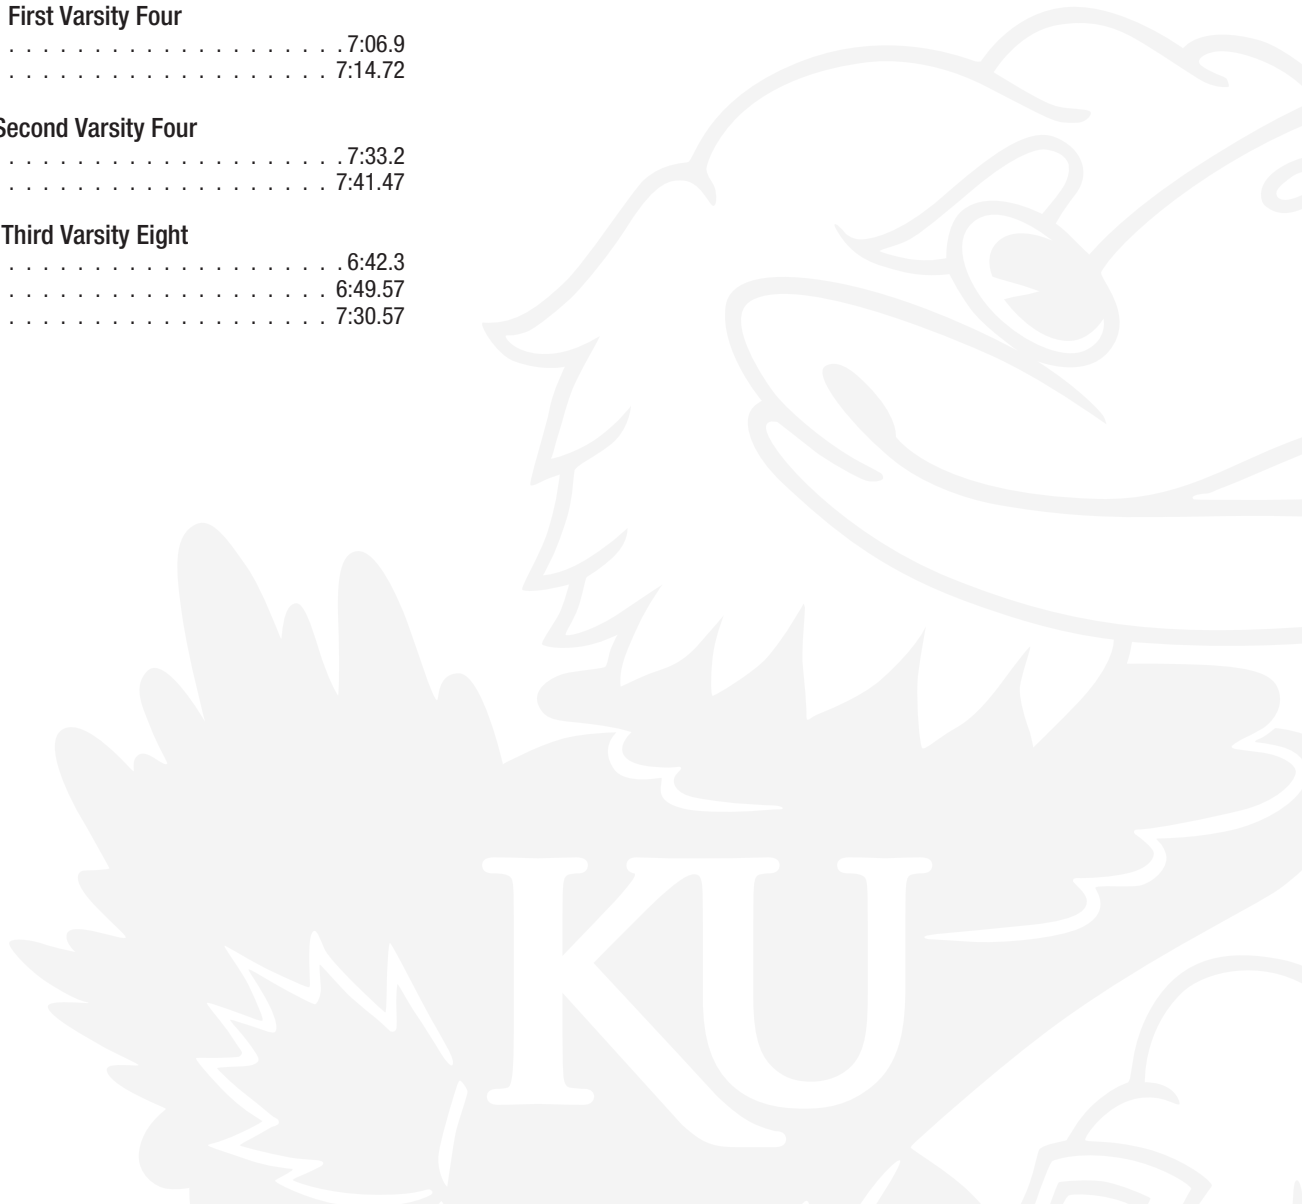

RESULTS

KANSAS ROWING

Dillons Sunflower Showdown • April 28, 2018
Wyandotte County Lake • Kansas City, Kansas

First Varsity Eight

1. Kansas	6:21.7
2. Kansas State	6:25.35

Second Varsity Eight

1. Kansas State	6:28.2
2. Kansas	6:40.88

First Varsity Four

1. Kansas State	7:06.9
2. Kansas	7:14.72

Second Varsity Four

1. Kansas State	7:33.2
2. Kansas	7:41.47

Third Varsity Eight

1. Kansas State	6:42.3
2. Kansas	6:49.57
3. Kansas B	7:30.57