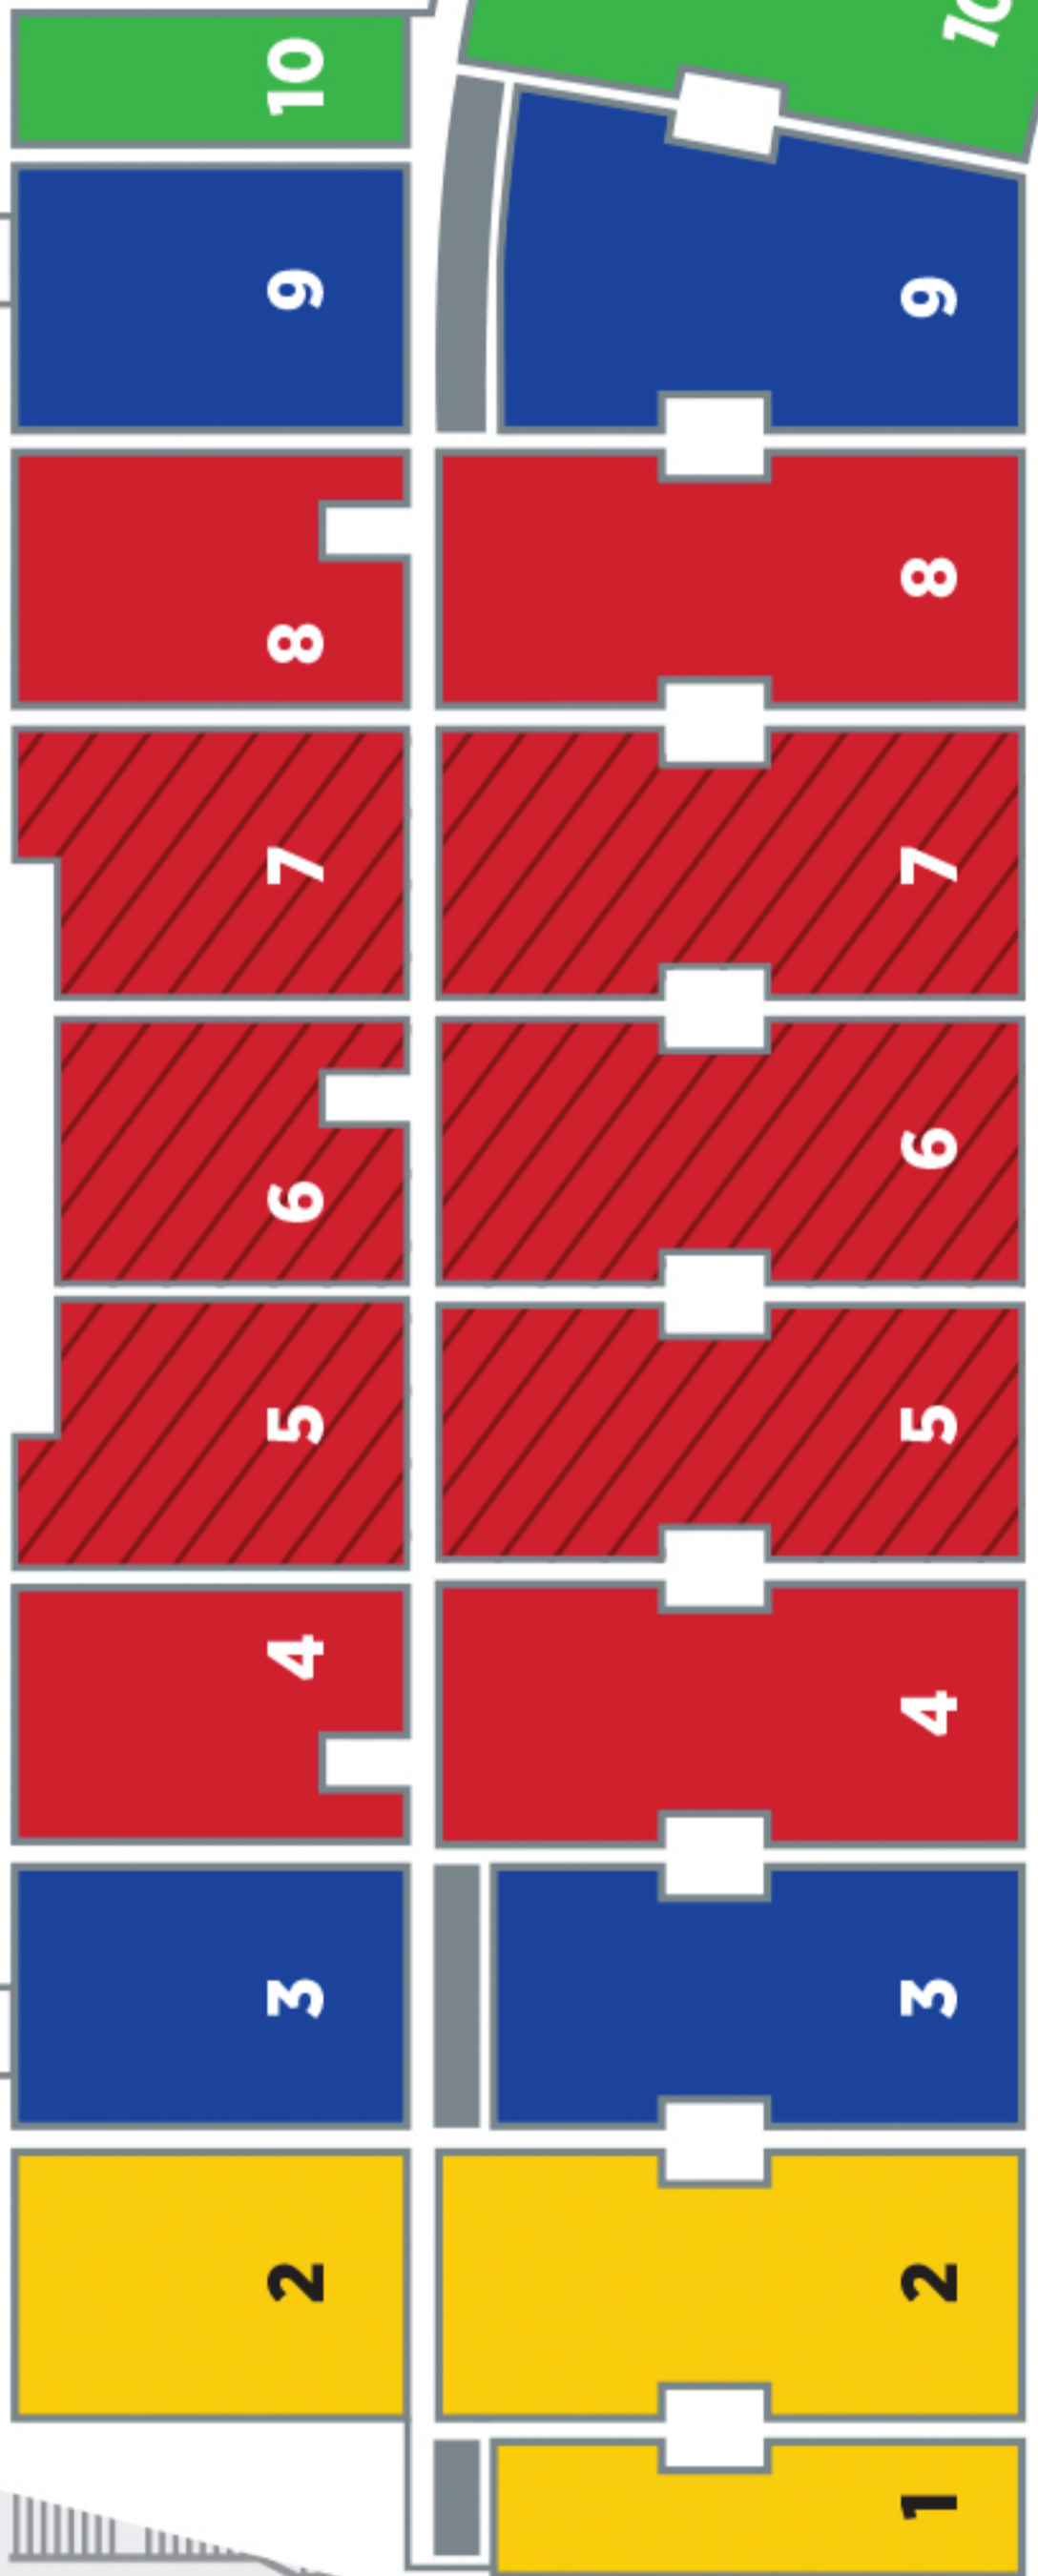

FIELDGOAL CLUB
FIELDGOAL CLUB

TOUCHDOWN CLUB

STUDENT SEATING

KU BAND

HOME TEAM SIDELINE

VISITING TEAM SIDELINE

HAWK WALK

HILL ACCESS

ANDERSON FAMILY FOOTBALL COMPLEX