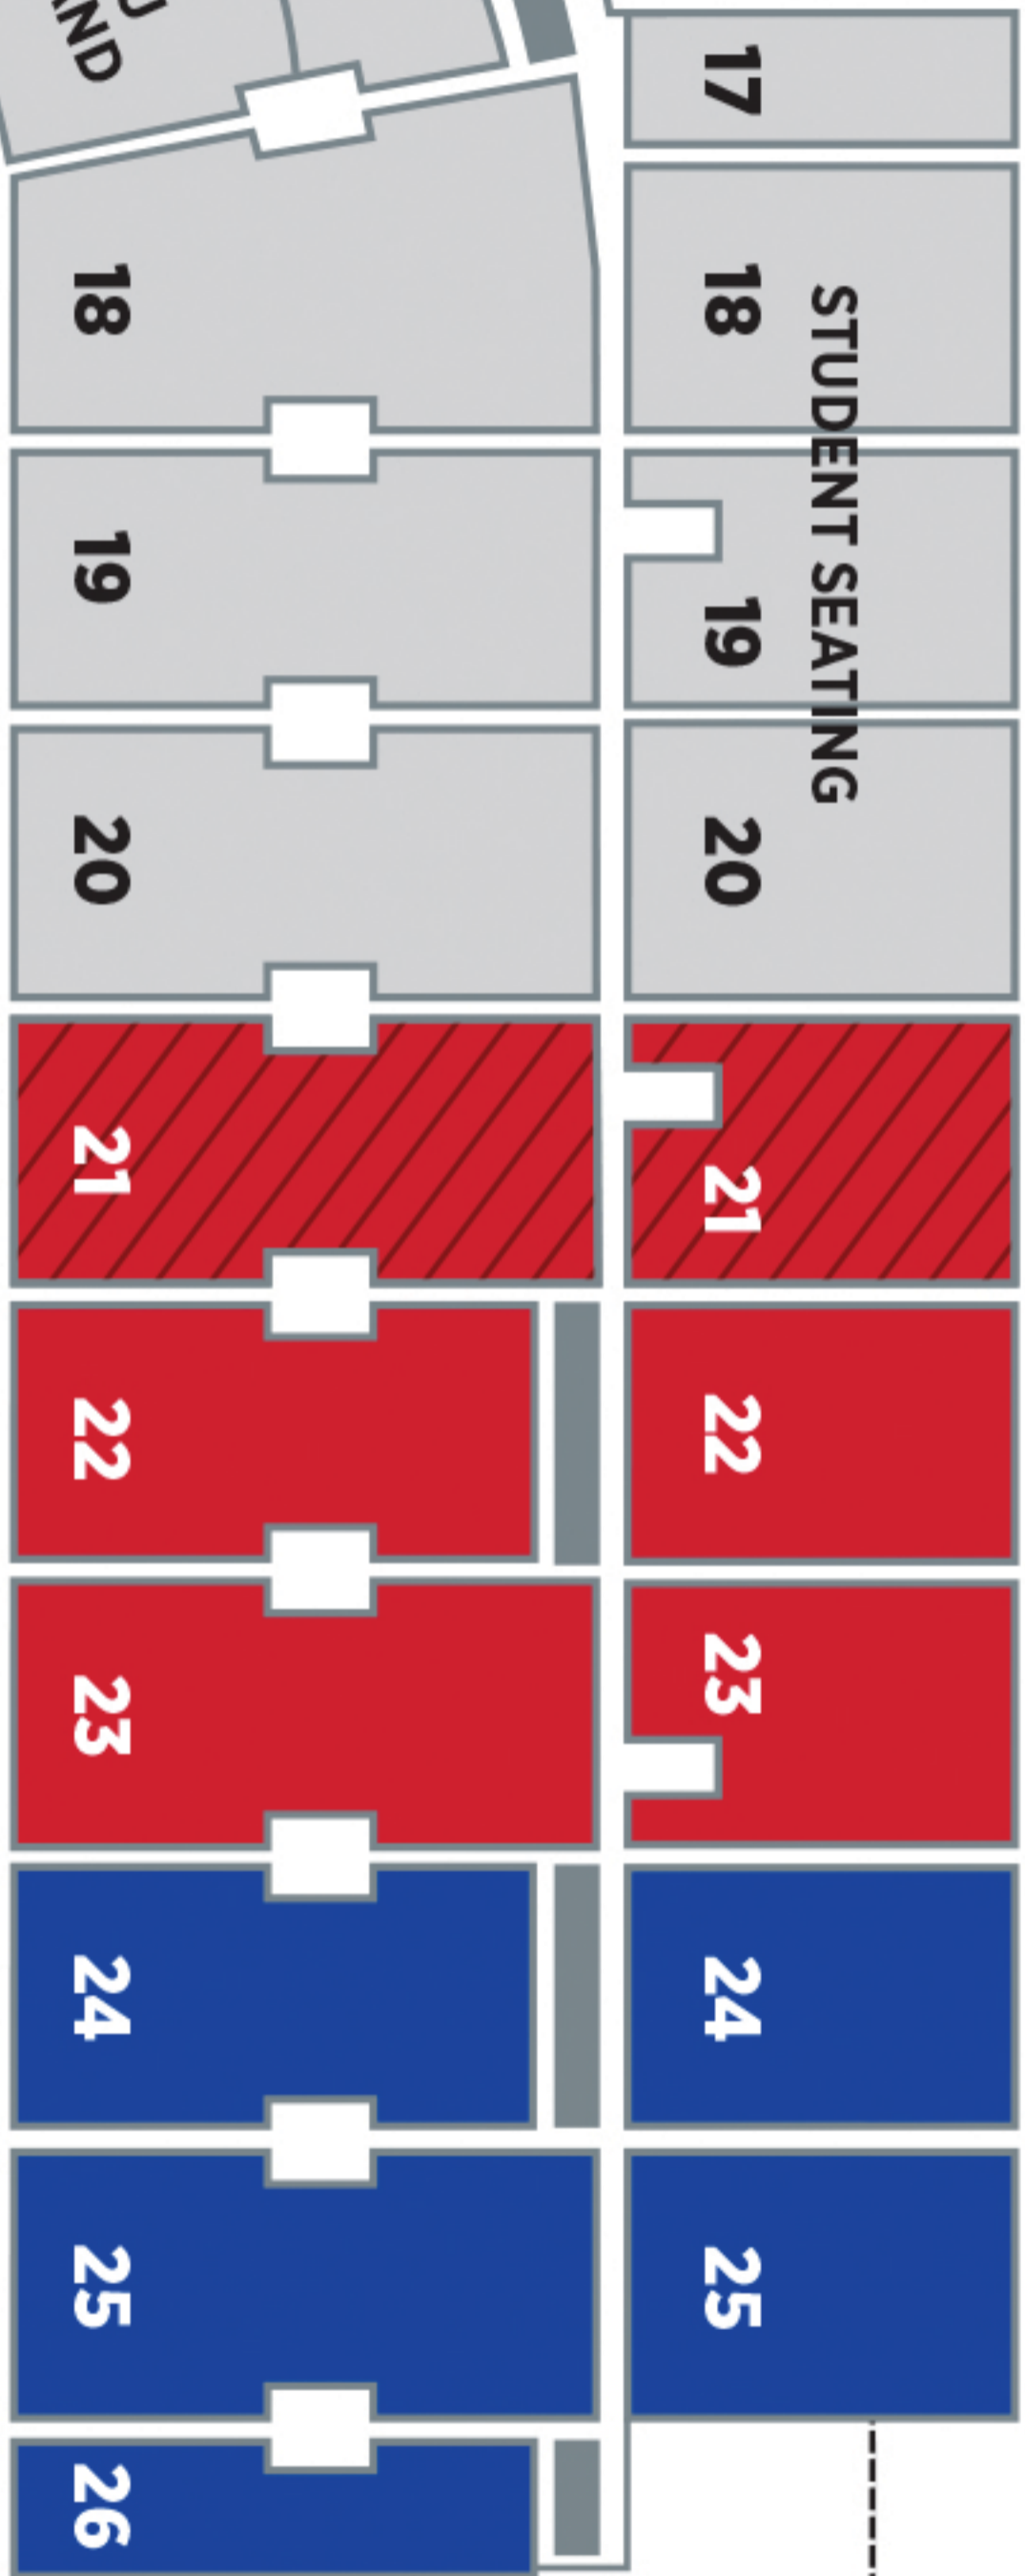

FIELDGOAL CLUB
FIELDGOAL CLUB

TOUCHDOWN CLUB

STUDENT SEATING

KU BAND

HOME TEAM SIDELINE

VISITING TEAM SIDELINE

HAWK WALK

HILL ACCESS