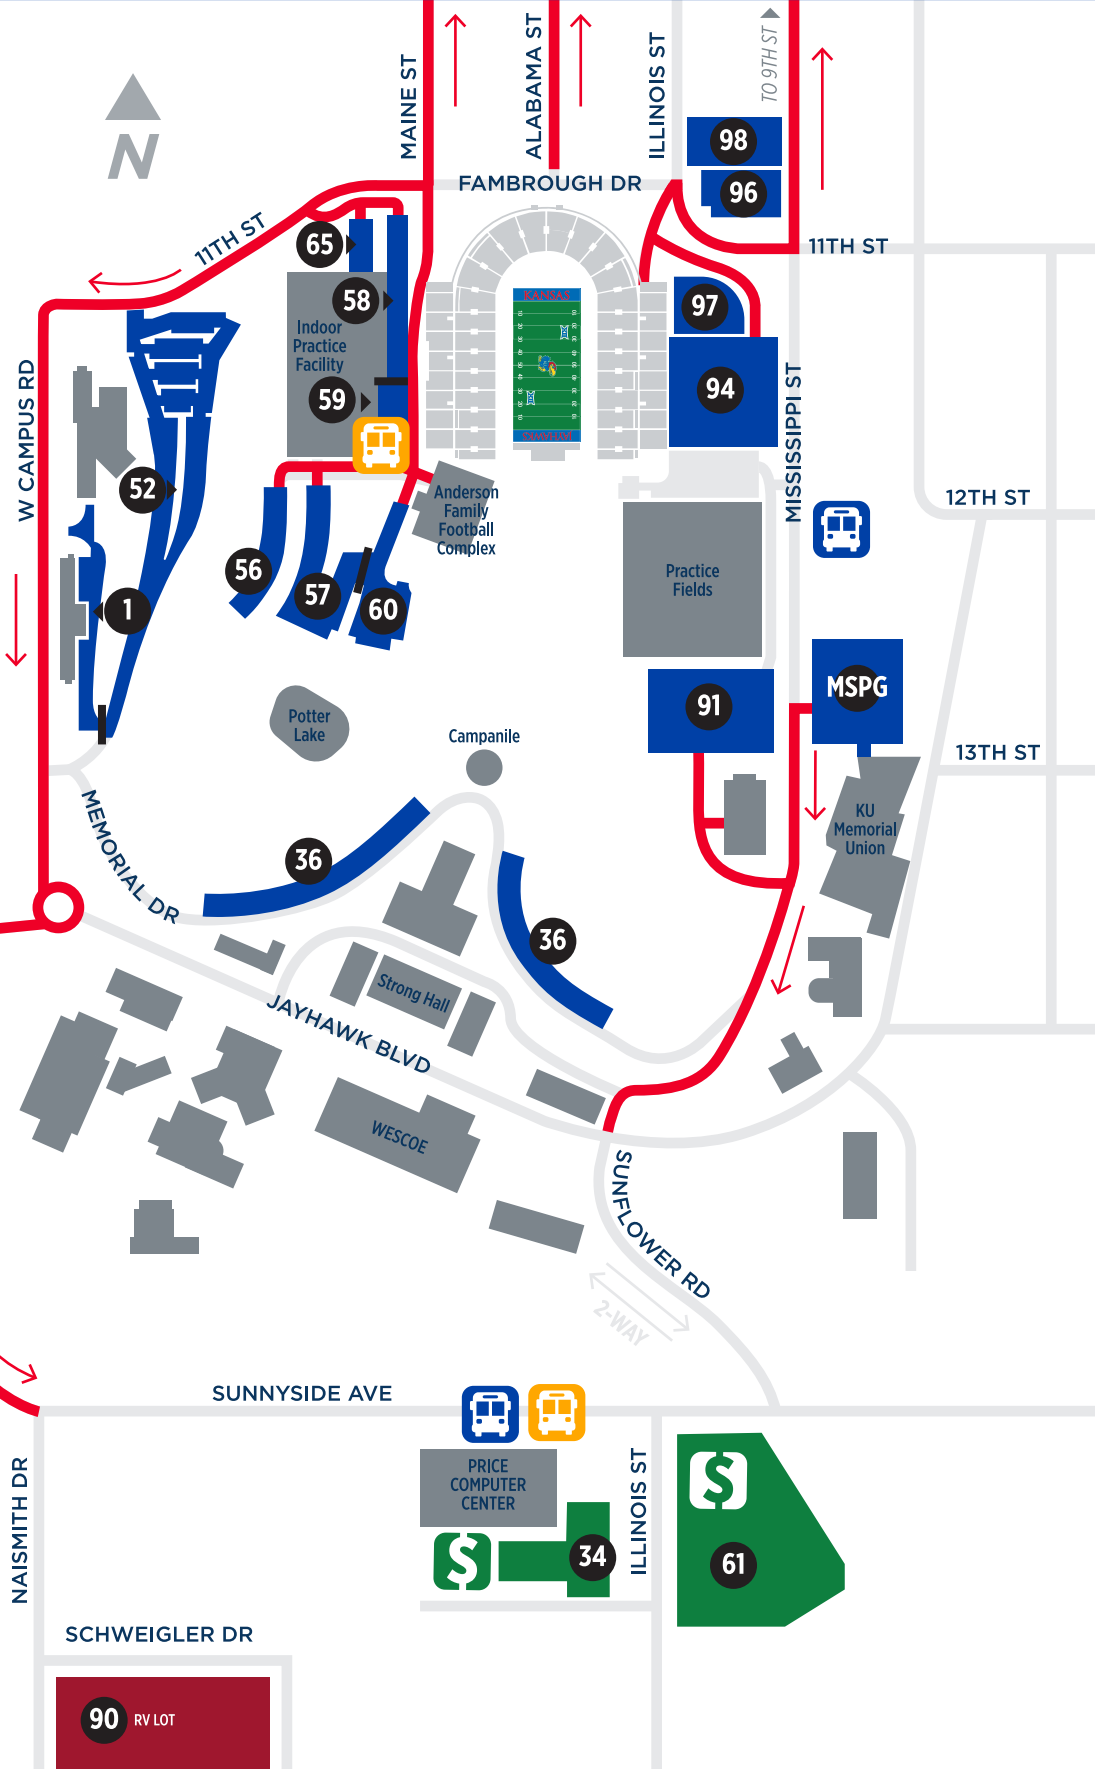

GAMEDAY TAILGATING MAP

-  Permit Lots
-  Cash Lot
-  Post-Game 1-Way Traffic
-  Shuttle Bus Stop
-  Para-Transit Shuttle Bus Stop

15TH STREET

IRVING HILL

SUNNYSIDE AVE

ILLINOIS ST

SCHWEIGLER DR