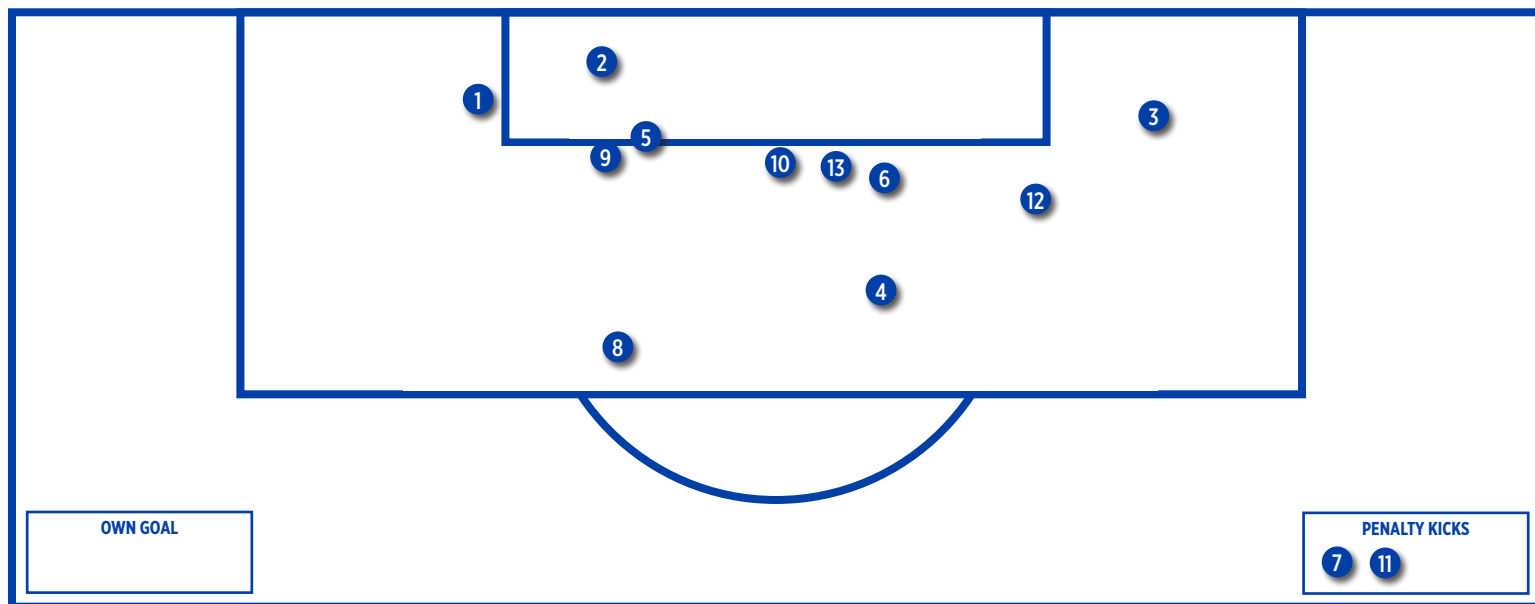

KANSAS GOAL CHART

KANSAS GOAL INFORMATION

- 1 - Katie McClure (Amos) vs. Nebraska, 2:54
- 2 - Bri Amos (McClure, Holland) vs. Nebraska, 8:07
- 3 - Katie McClure (unassisted) vs. Nebraska, 24:18
- 4 - Katie McClure (unassisted) vs. Nebraska, 77:40
- 5 - Katie McClure (Holland) vs. Loyola-Chicago, 3:27
- 6 - Sophie Maierhofer (McClure, Prybylski) vs. Loyola-Chicago, 26:59
- 7 - Ceri Holland (unassisted) vs. Loyola-Chicago, 27:22 <
- 8 - Kathryn Castro (Lane, Merrick) vs. Loyola-Chicago, 34:41
- 9 - Kailey Lane (unassisted) vs. Loyola-Chicago, 41:22
- 10 - Ceri Holland (Costrow) vs. Loyola-Chicago, 53:04*
- 11 - Ceri Holland (penalty) vs. Memphis, 51:42 <
- 12 - Katie McClure (Cavalcante) vs. Memphis, 88:54
- 13 - Katie McClure (Amos, Cavalcante) vs. Florida Atlantic, 12:21