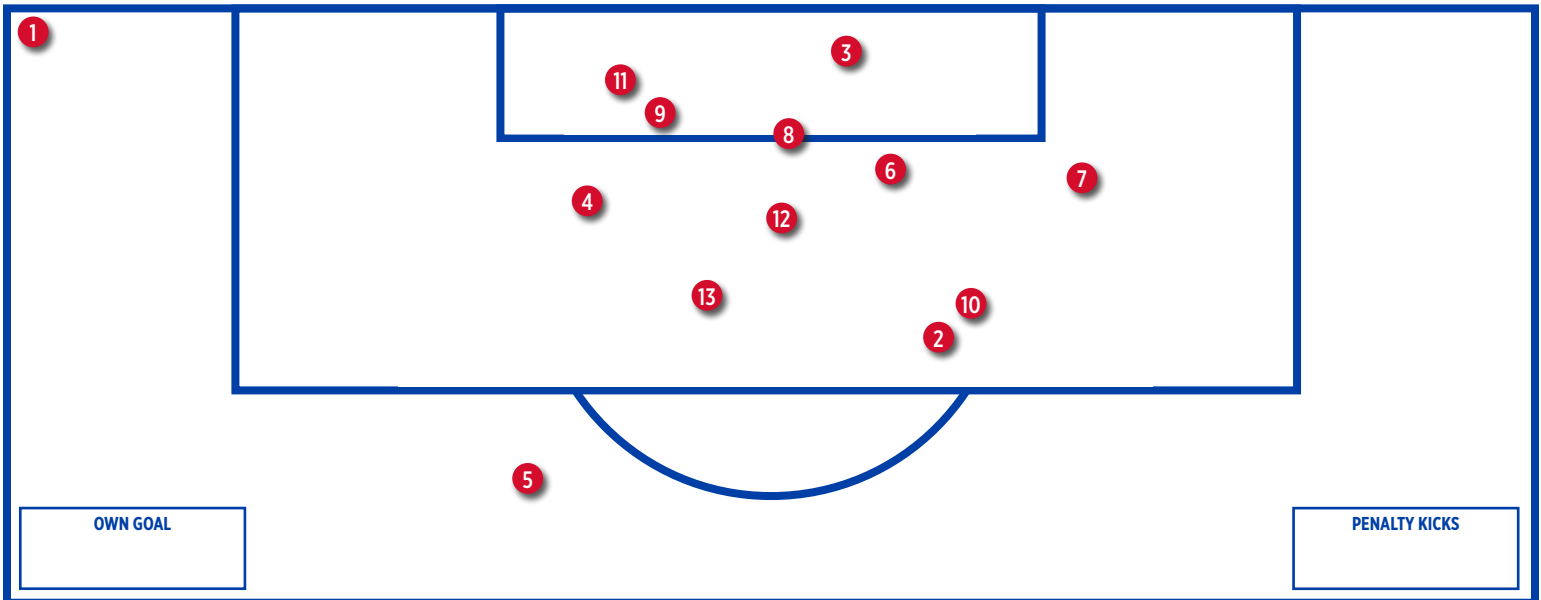

OPPONENT GOAL CHART

OPPONENT GOAL INFORMATION

- | | |
|--|---|
| 1 - Stasia Mallin (Memphis), 8:44 * | 11 - Julia Lenhardt (Oklahoma St), 31:01 + |
| 2 - Jade Eriksen-Russo (DePaul), 45:26 | 12 - Charme Morgan (Oklahoma St), 52:08 |
| 3 - Hannah Melchiorre (Purdue), 20:57 * | 13 - Gabriella Coleman (Oklahoma St), 70:11 |
| 4 - Elise Flake (BYU), 45:33 | |
| 5 - Mikayla Colohan (BYU), 47:14 | |
| 6 - Camryn Simmons (Kennesaw State), 73:32 | |
| 7 - Cyera Hintzen (Texas), 69:36 + | |
| 8 - Michaela Gorman (Baylor), 85:38 * | |
| 9 - Camy Huddleston (Oklahoma St), 9:52 * | |
| 10 - Charme Morgan (Oklahoma St), 28:28 | |