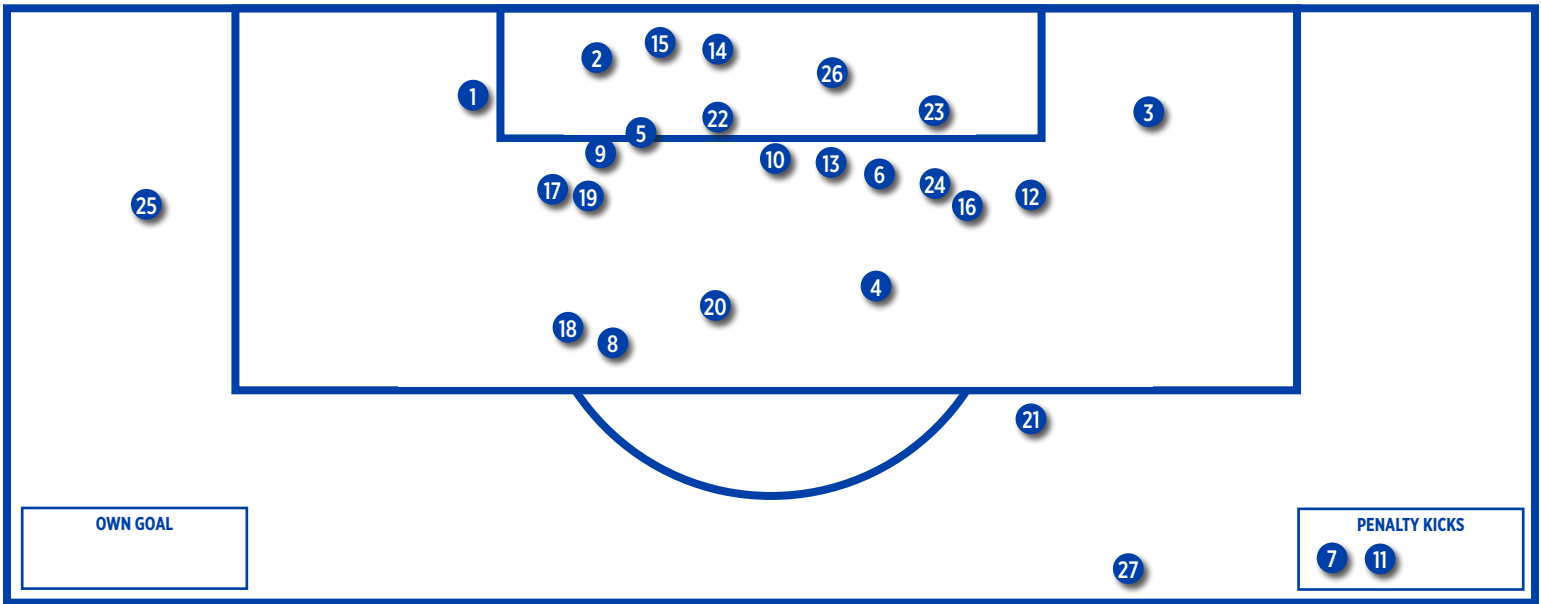

KANSAS GOAL CHART

KANSAS GOAL INFORMATION

1 - Katie McClure (Amos) vs. Nebraska, 2:54	11 - Ceri Holland (penalty) vs. Memphis, 51:42 <	21 - Katie McClure (unassisted) vs. Kennesaw State, 55:38
2 - Bri Amos (McClure, Holland) vs. Nebraska, 8:07	12 - Katie McClure (Cavalcante) vs. Memphis, 88:54	22 - Mandi Duggan (Amos) vs. Baylor, 29:09
3 - Katie McClure (unassisted) vs. Nebraska, 24:18	13 - Katie McClure (Amos, Cavalcante) vs. Florida Atlantic, 12:21	23 - Kailey Lane (McClure, Prybylski) vs. Baylor, 49:52
4 - Katie McClure (unassisted) vs. Nebraska, 77:40	14 - Katie McClure (Barnett) vs. Purdue, 58:14	24 - Mandi Duggan (McClure) vs. Baylor, 80:42
5 - Katie McClure (Holland) vs. Loyola-Chicago, 3:27	15 - Kailey Lane (Prybylski, McClure) vs. Purdue, 84:51	25 - Ebba Costow (unassisted) vs. Baylor, 89:59 *
6 - Sophie Maierhofer (McClure, Prybylski) vs. Loyola-Chicago, 26:59	16 - Kailey Lane (Prybylski) vs. Northwestern, 24:06 *	26 - Ceri Holland (McClure) vs. Oklahoma St., 52:38
7 - Ceri Holland (unassisted) vs. Loyola-Chicago, 27:22 <	17 - Chais Wright (unassisted) vs. Western Michigan, 79:43 *	27 - Mandi Duggan (unassisted) vs. Oklahoma St., 61:22
8 - Kathryn Castro (Lane, Merrick) vs. Loyola-Chicago, 34:41	18 - Samantha Barnett (Costow) vs. Western Michigan, 80:29	
9 - Kailey Lane (unassisted) vs. Loyola-Chicago, 41:22	19 - Sophie Maierhofer (Holland) vs. Kennesaw State, 7:47	
10 - Ceri Holland (Costow) vs. Loyola-Chicago, 53:04*	20 - Katie McClure (unassisted) vs. Kennesaw State, 17:00