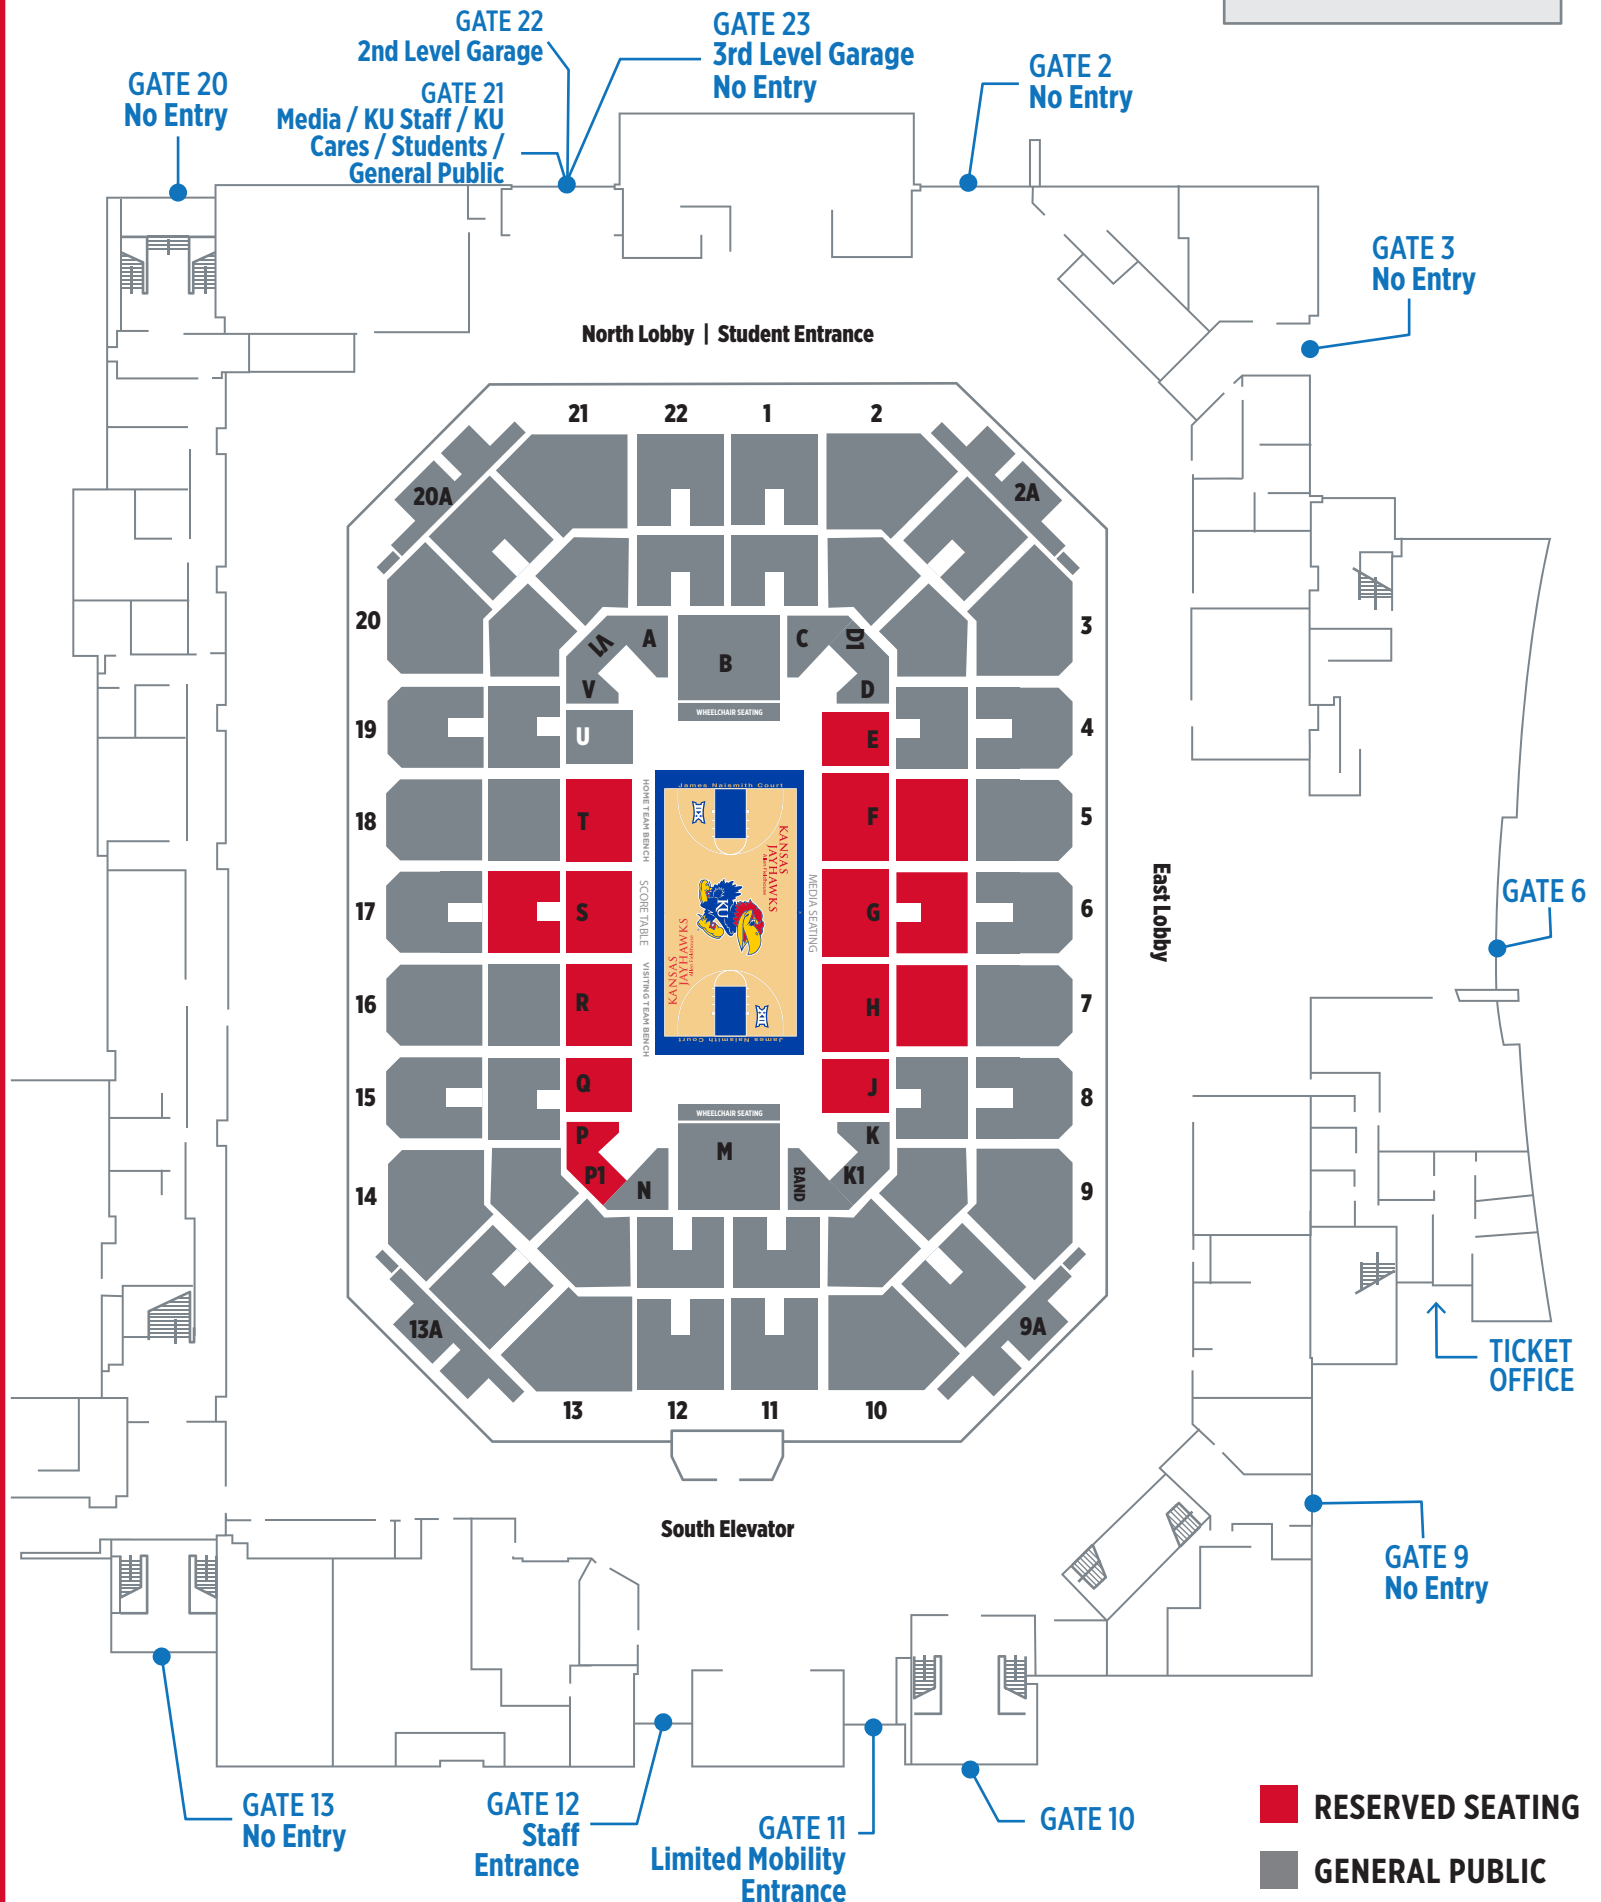

# WOMEN'S BASKETBALL ALLEN FIELDHOUSE GATE MAP

RESERVED SEATING  
 GENERAL PUBLIC