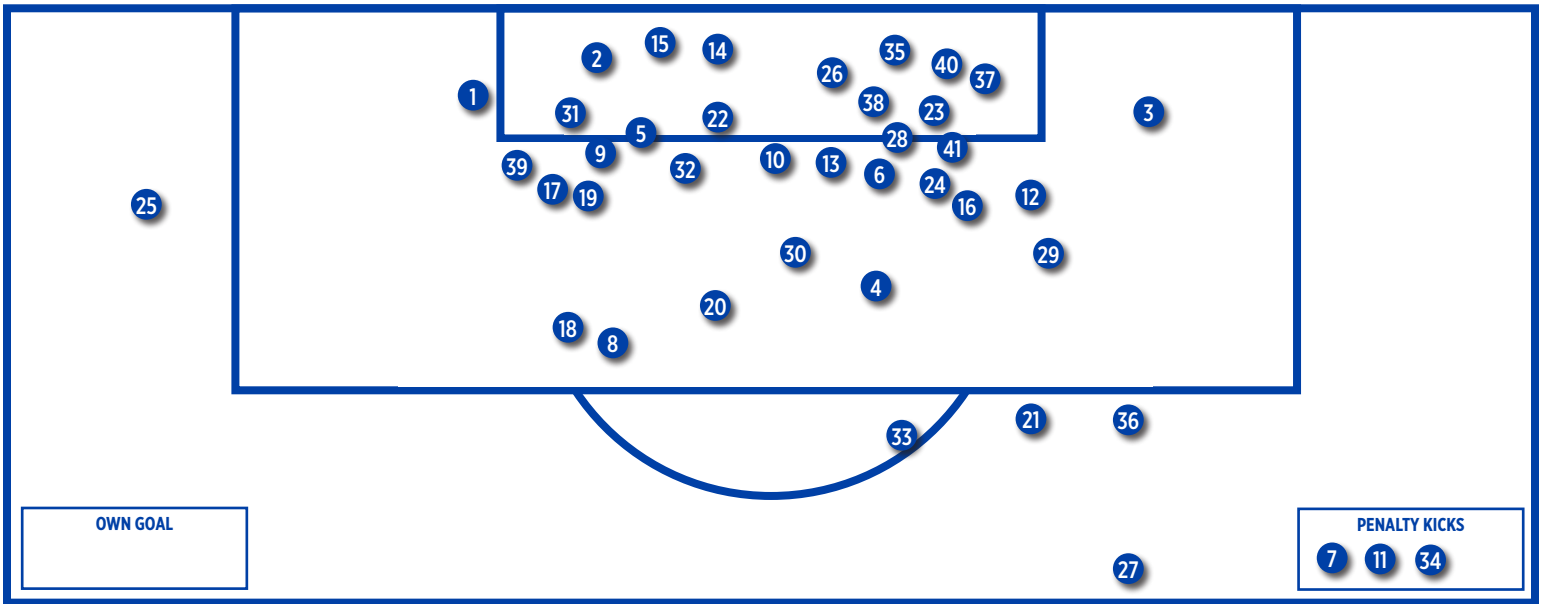

KANSAS GOAL CHART

KANSAS GOAL INFORMATION

1 - Katie McClure (Amos) vs. Nebraska, 2:54 2 - Bri Amos (McClure, Holland) vs. Nebraska, 8:07 3 - Katie McClure (unassisted) vs. Nebraska, 24:18 4 - Katie McClure (unassisted) vs. Nebraska, 77:40 5 - Katie McClure (Holland) vs. Loyola-Chicago, 3:27 6 - Sophie Maierhofer (McClure, Prybylski) vs. Loyola-Chicago, 26:59 7 - Ceri Holland (unassisted) vs. Loyola-Chicago, 27:22 < 8 - Kathryn Castro (Lane, Merrick) vs. Loyola-Chicago, 34:41 9 - Kailey Lane (unassisted) vs. Loyola-Chicago, 41:22 10 - Ceri Holland (Costrow) vs. Loyola-Chicago, 53:04* 11 - Ceri Holland (penalty) vs. Memphis, 51:42 < 12 - Katie McClure (Cavalcante) vs. Memphis, 88:54 13 - Katie McClure (Amos, Cavalcante) vs. Florida Atlantic, 12:21 14 - Katie McClure (Barnett) vs. Purdue, 58:14	15 - Kailey Lane (Prybylski, McClure) vs. Purdue, 84:51 16 - Kailey Lane (Prybylski) vs. Northwestern, 24:06 * 17 - Chais Wright (unassisted) vs. Western Michigan, 79:43 * 18 - Samantha Barnett (Costow) vs. Western Michigan, 80:29 19 - Sophie Maierhofer (Holland) vs. Kennesaw State, 7:47 20 - Katie McClure (unassisted) vs. Kennesaw State, 17:00 21 - Katie McClure (unassisted) vs. Kennesaw State, 55:38 22 - Mandi Duggan (Amos) vs. Baylor, 29:09 23 - Kailey Lane (McClure, Prybylski) vs. Baylor, 49:52 24 - Mandi Duggan (McClure) vs. Baylor, 80:42 25 - Ebba Costow (unassisted) vs. Baylor, 89:59 * 26 - Ceri Holland (McClure) vs. Oklahoma St., 52:38 27 - Mandi Duggan (unassisted) vs. Oklahoma St., 61:22 28 - Mandi Duggan (unassisted) vs. Oklahoma, 98:07	29 - Ceri Holland (McClure) vs. Kansas State, 1:39 30 - Katie McClure (Costow) vs. Kansas State, 79:14 31 - Katie McClure (Costow) vs. Kansas State, 80:01 * 32 - Ceri Holland (Castro, Amos) vs. West Virginia, 83:18 33 - Katie McClure (Bradley) vs. TCU, 20:04 34 - Ceri Holland (unassisted) vs. TCU, 87:26 < 35 - Katie McClure (Lane, Castro) vs. Iowa State, 36:02 36 - Ceri Holland (Wiltgen) vs. Iowa State, 61:21 37 - Katie McClure (Wright) vs. West Virginia, 16:58 38 - Isabella Cavalcante (Holland, Lane) vs. West Virginia, 29:57 * 39 - Samantha Barnett (McClure) vs. Oklahoma State, 6:45 40 - Eva Eliasdottir (Holland, Cavalcante) vs. Oklahoma State, 109:00 + 41 - Mandi Duggan (Holland) vs. TCU, 54:05