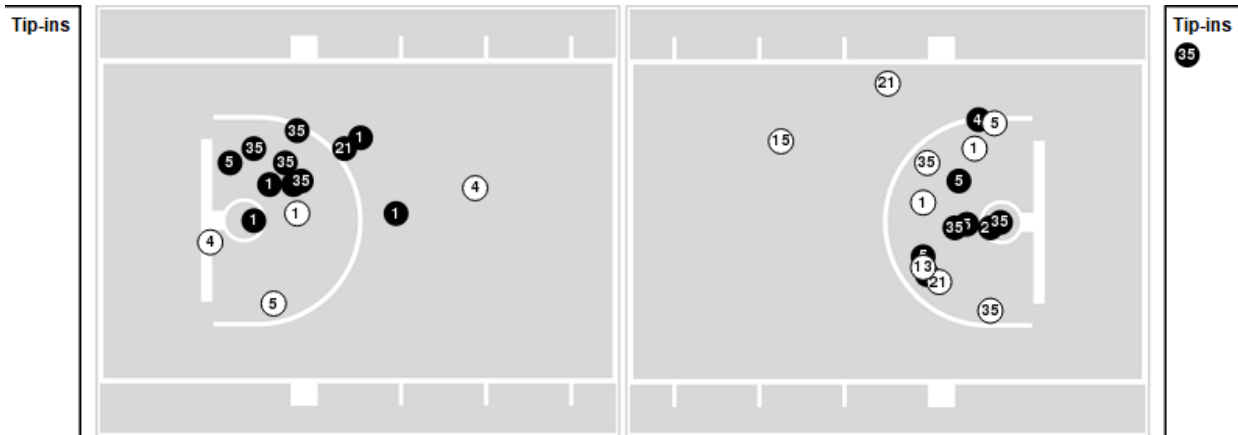

Blow Up Chart

● Made   ○ Missed   N - Player Number

Kansas	M/A	%
Field Goals	24/50	48
2 Points	19/37	51
3 Points	5/13	38
Free Throws	13/19	68

Kansas	M/A	%
Points in the Paint	38 (19 / 32)	59
Fast Break Points	12 (6/6)	100
Second Chance Points	5 (2/4)	50
Effective FG%	53