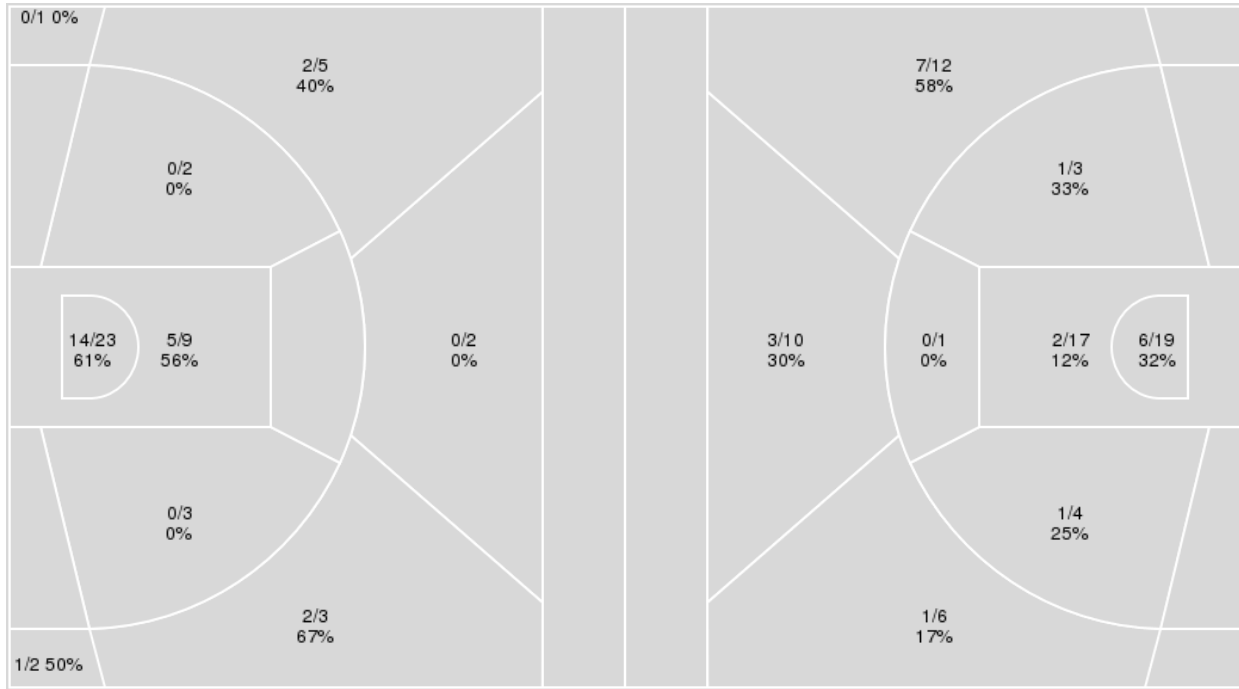

Emporia St. at Kansas

11/03/19 Allen Fieldhouse, Lawrence
2019-20 Women's Basketball

Game Time: 8:00 PM
Game Duration: 1:48
Attendance: 1,307

Officials:

{ Players => All; } FG Types => All; Results => All;

{ Players => 3, 10, 12, 13, 20, 21, 22, 25, 30, 31, 33, 44; } FG Types => All; Results => All;

Kansas

Emporia St.

Kansas	M/A	%
Field Goals	24/50	48
2 Points	19/37	51
3 Points	5/13	38
Free Throws	13/19	68

Emporia St.	M/A	%
Field Goals	21/72	29
2 Points	10/44	23
3 Points	11/28	39
Free Throws	2/5	40