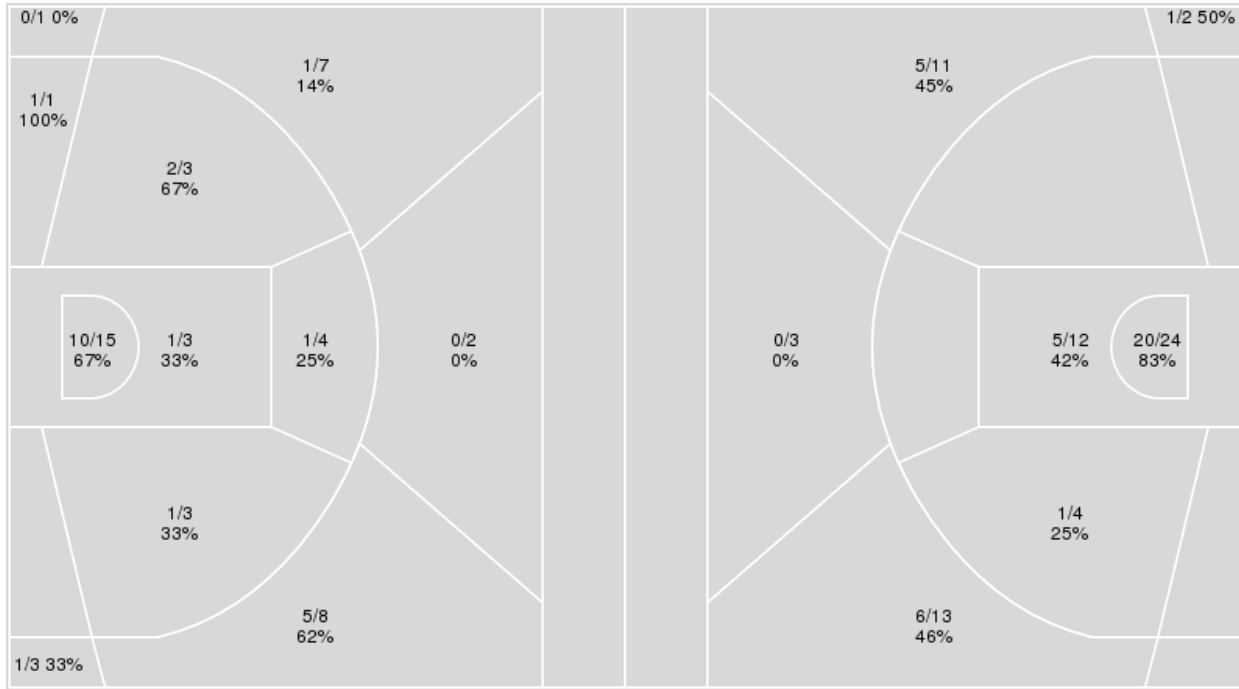

Kansas at Chaminade

11/26/19 Lahaina Civic Center, Lahaina
2019-20 Men's Basketball

Officials: Mike Scyphers, Keith Kimble, Shawn Lehigh

{ Players => 00, 1, 3, 5, 10, 11, 12, 13, 22, 24, 25, 34, 55; } FG Types
=> All; Results => All;

{ Players => 00, 1, 2, 3, 4, 5, 10, 12, 13, 20, 22, 30, 33, 35, 44; } FG
Types => All; Results => All;

Chaminade

Kansas

Chaminade	M/A	%
Field Goals	23/50	46
2 Points	16/29	55
3 Points	7/21	33
Free Throws	10/14	71

Kansas	M/A	%
Field Goals	38/69	55
2 Points	26/40	65
3 Points	12/29	41
Free Throws	5/11	45