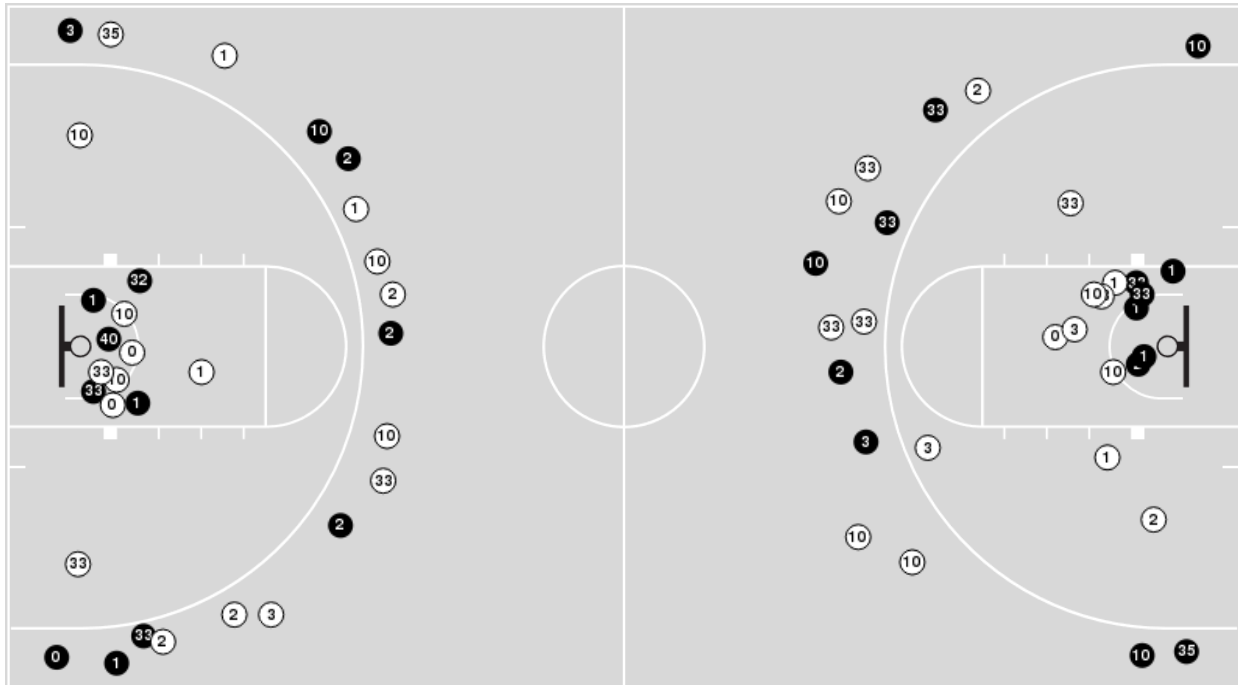

Dayton

All Field Goals

Blow Up Chart

● Made ○ Missed N - Player Number

Dayton	M/A	%
Field Goals	27/62	44
2 Points	11/29	38
3 Points	16/33	48
Free Throws	14/19	74

Dayton	M/A	%
Points in the Paint	22 (11 / 23)	48
Fast Break Points	12 (5/7)	71
Second Chance Points	4 (2/5)	40
Effective FG%	56	