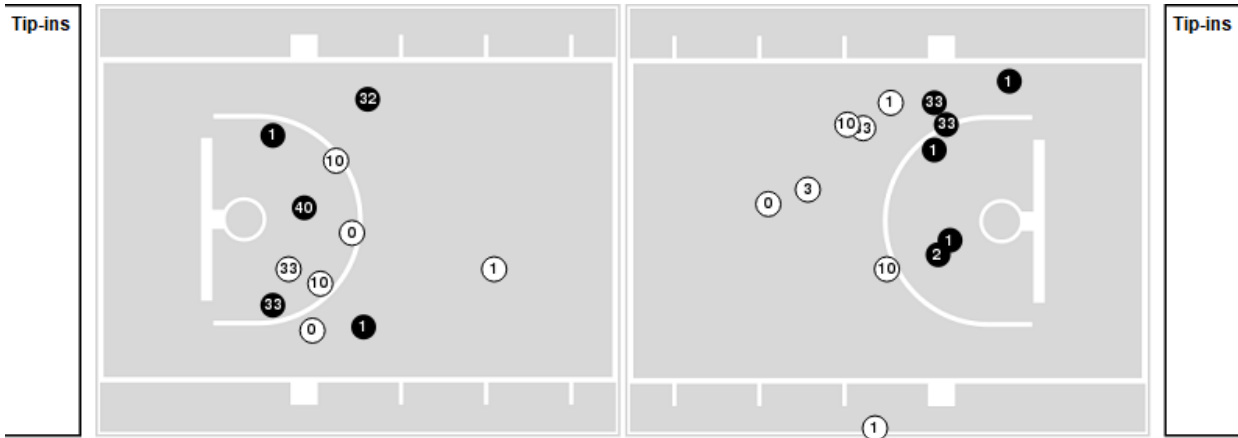

Dayton

All Field Goals

Blow Up Chart

● Made ○ Missed N - Player Number

Dayton	M/A	%
Field Goals	27/62	44
2 Points	11/29	38
3 Points	16/33	48
Free Throws	14/19	74

Dayton	M/A	%
Points in the Paint	22 (11 / 23)	48
Fast Break Points	12 (5/7)	71
Second Chance Points	4 (2/5)	40
Effective FG%	56	