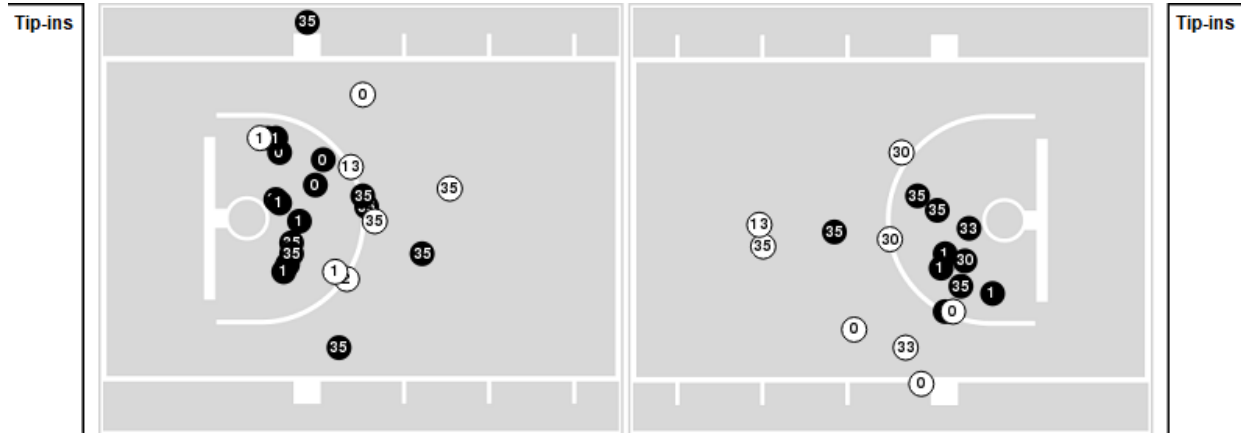

Blow Up Chart

● Made   ○ Missed   N - Player Number

Kansas	M/A	%
Field Goals	33/59	56
2 Points	29/48	60
3 Points	4/11	36
Free Throws	20/28	71

Kansas	M/A	%
Points in the Paint	52 (26 / 40)	65
Fast Break Points	9 (6/8)	75
Second Chance Points	8 (5/8)	63
Effective FG%	59