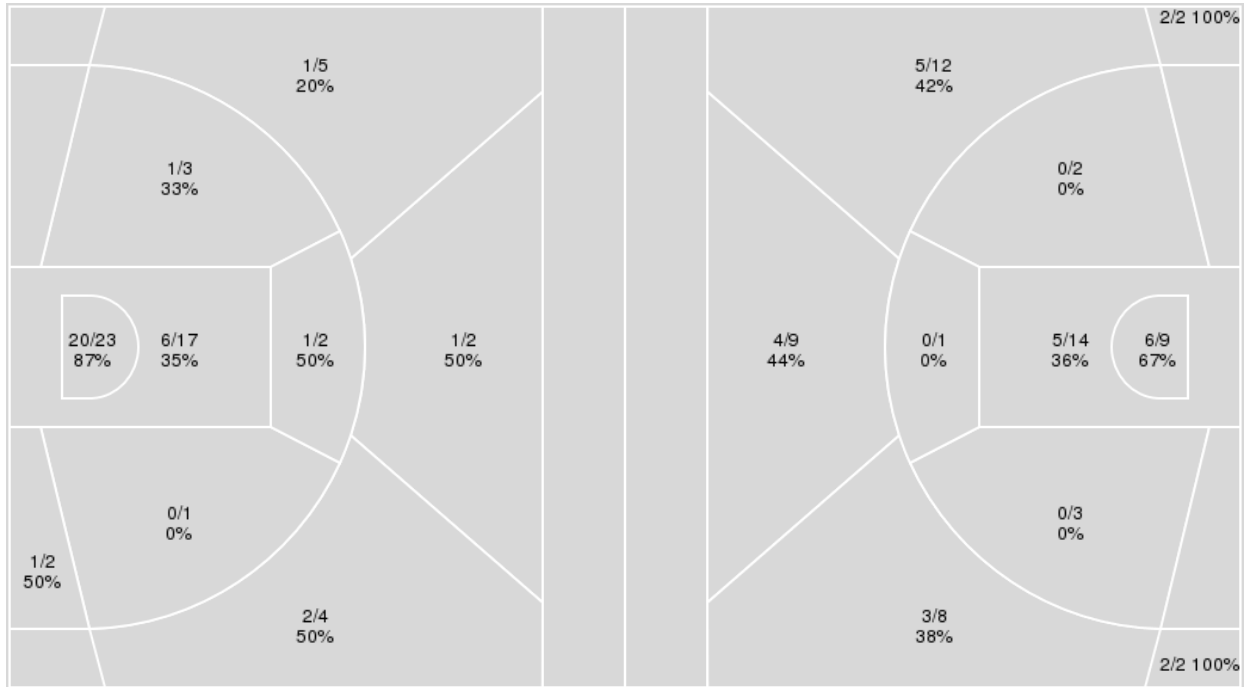

Dayton at Kansas

11/27/19 Lahaina Civic Center, Lahaina
2019-20 Men's Basketball

Officials: Joe Lindsay, Terry Wymer, Keith Kimble

{ Players => 00, 1, 2, 3, 4, 5, 10, 12, 13, 20, 22, 30, 33, 35, 44; } FG
Types => All; Results => All;

{ Players => 0, 1, 2, 3, 4, 10, 11, 14, 31, 32, 33, 35, 40, 51, 52, 53; } FG
Types => All; Results => All;

Kansas

Dayton

Kansas	M/A	%
Field Goals	33/59	56
2 Points	29/48	60
3 Points	4/11	36
Free Throws	20/28	71

Dayton	M/A	%
Field Goals	27/62	44
2 Points	11/29	38
3 Points	16/33	48
Free Throws	14/19	74