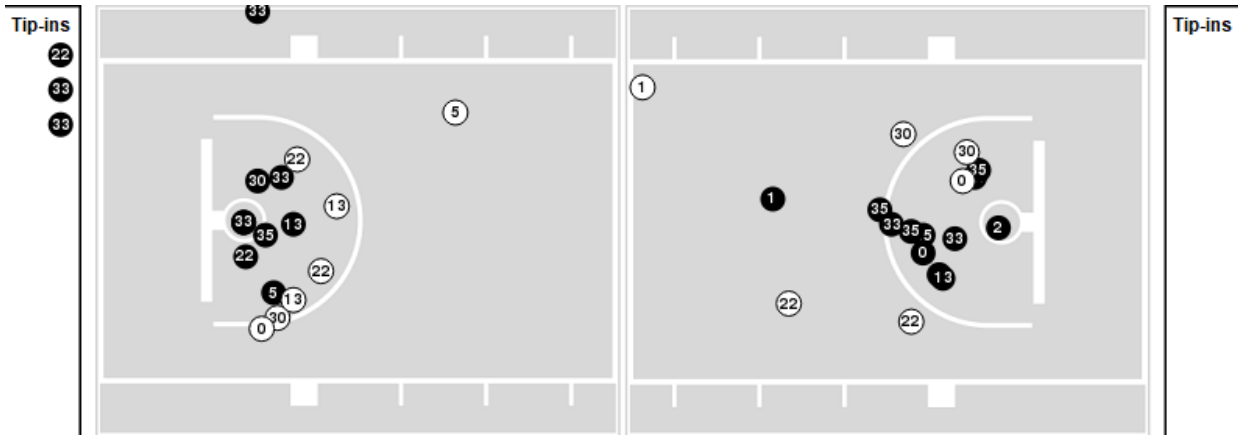

Blow Up Chart

● Made ○ Missed N - Player Number

Kansas	M/A	%
Field Goals	37/66	56
2 Points	23/36	64
3 Points	14/30	47
Free Throws	24/31	77

Kansas	M/A	%
Points in the Paint	42 (21 / 34)	62
Fast Break Points	21 (16/19)	84
Second Chance Points	19 (11/14)	79
Effective FG%	67