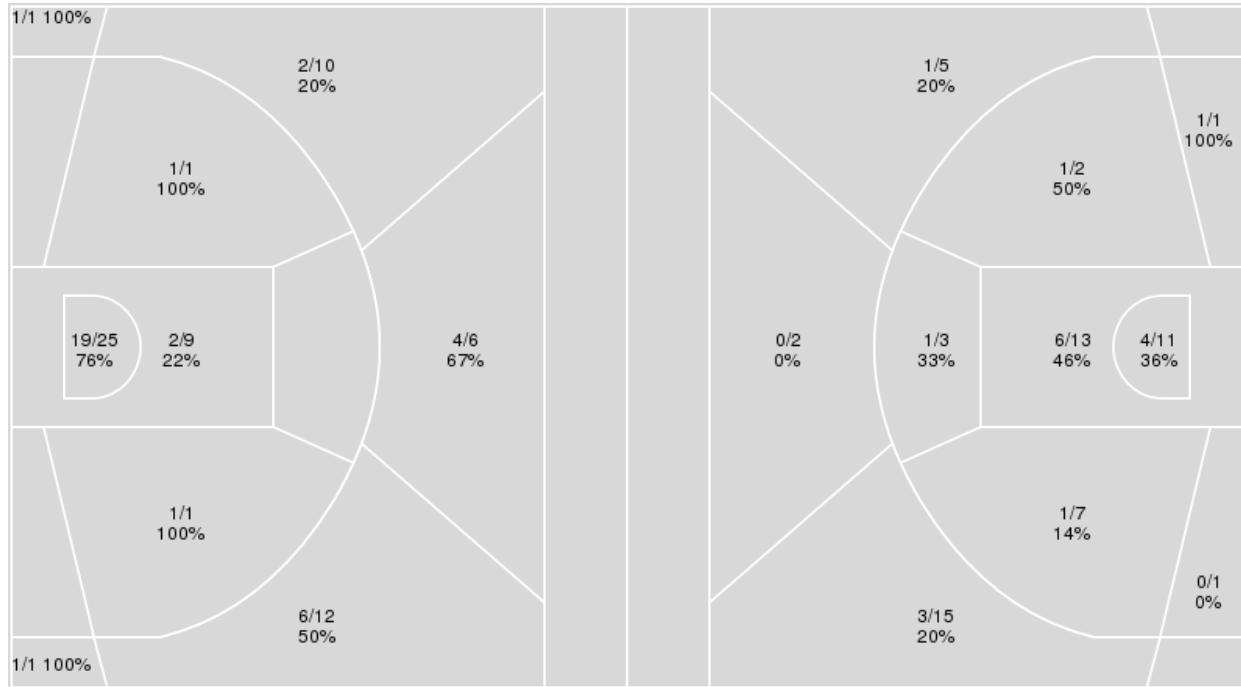

Monmouth at Kansas

11/16/19 Allen Fieldhouse, Lawrence
2019-20 Men's Basketball

Officials: Kipp Kissinger, Terry Wymer, Jeb Hartness

{ Players => 0, 1, 2, 3, 4, 5, 10, 12, 13, 20, 22, 30, 33, 35, 44; } FG
Types => All; Results => All;

{ Players => All; } FG Types => All; Results => All;

Kansas

Monmouth

Kansas	M/A	%
Field Goals	37/66	56
2 Points	23/36	64
3 Points	14/30	47
Free Throws	24/31	77

Monmouth	M/A	%
Field Goals	18/60	30
2 Points	14/38	37
3 Points	4/22	18
Free Throws	17/23	74