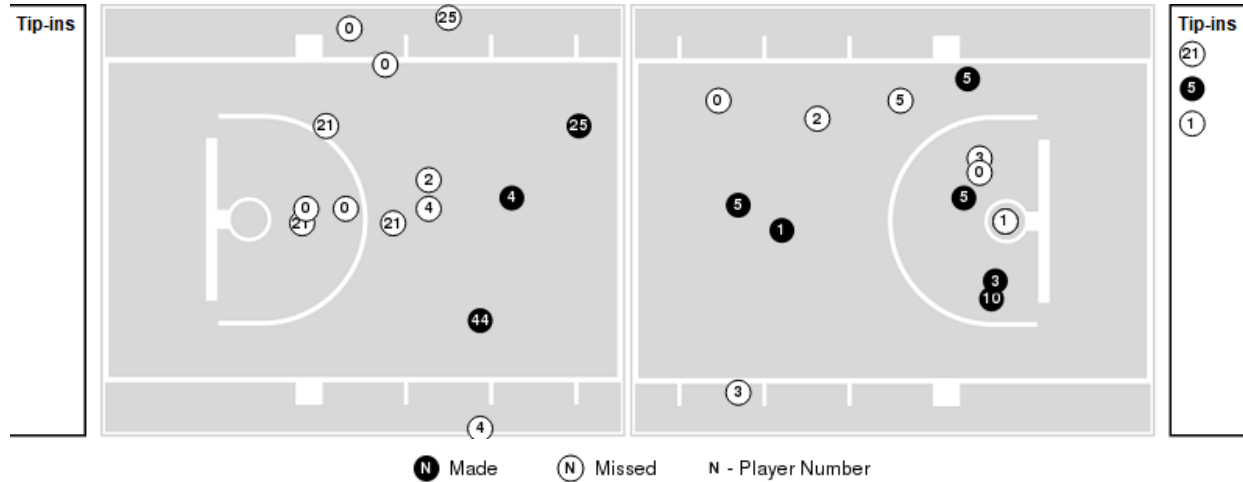

Blow Up Chart

Monmouth	M/A	%
Field Goals	18/60	30
2 Points	14/38	37
3 Points	4/22	18
Free Throws	17/23	74

Monmouth	M/A	%
Points in the Paint	20 (10 / 24)	42
Fast Break Points	18 (12/13)	92
Second Chance Points	8 (5/9)	56
Effective FG%	33