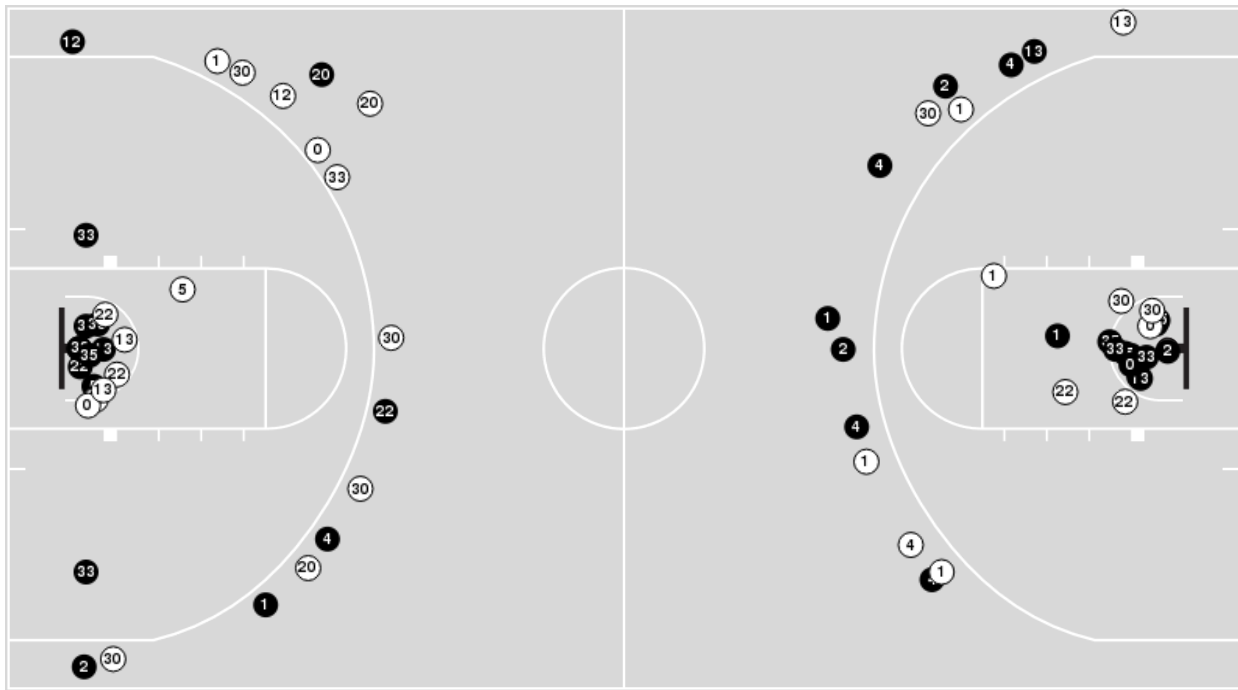

Monmouth at Kansas

11/16/19 Allen Fieldhouse, Lawrence
2019-20 Men's Basketball

Officials: Kipp Kissinger, Terry Wymer, Jeb Hartness

Players => 0, 1, 2, 3, 4, 5, 10, 12, 13, 20, 22, 30, 33, 35, 44FG Types=>AllResults=>All

Kansas

All Field Goals