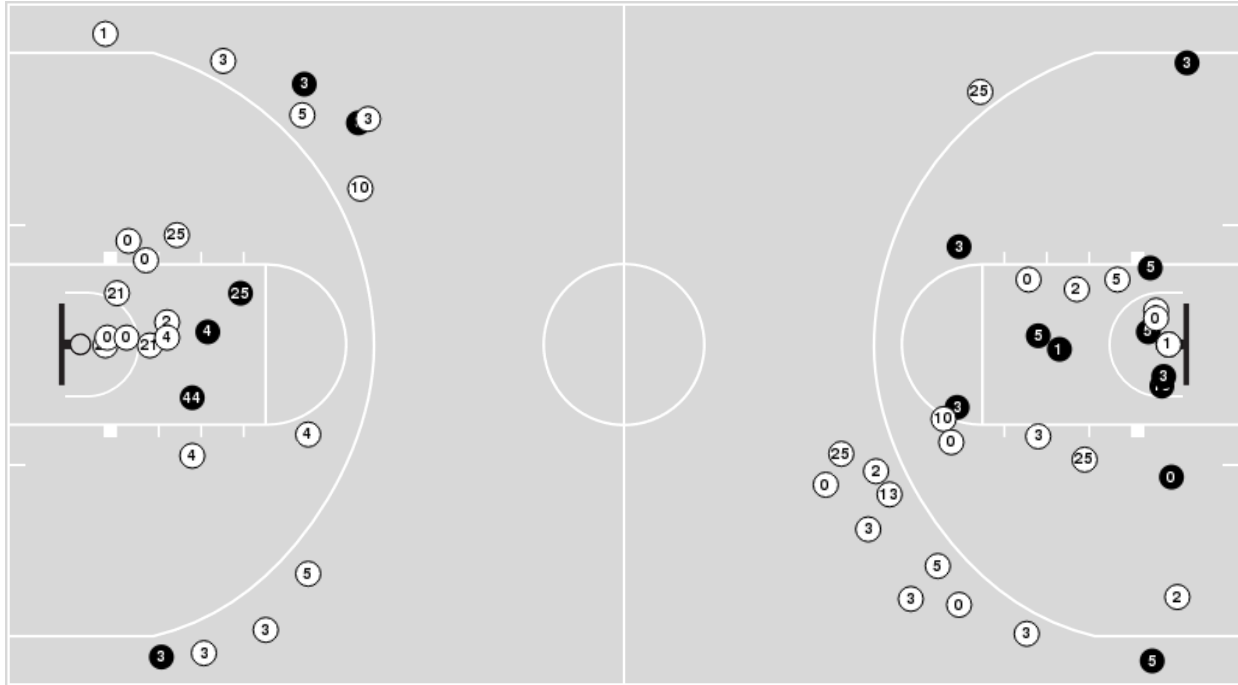

Players => AllFG Types=>AllResults=>All
Monmouth

All Field Goals