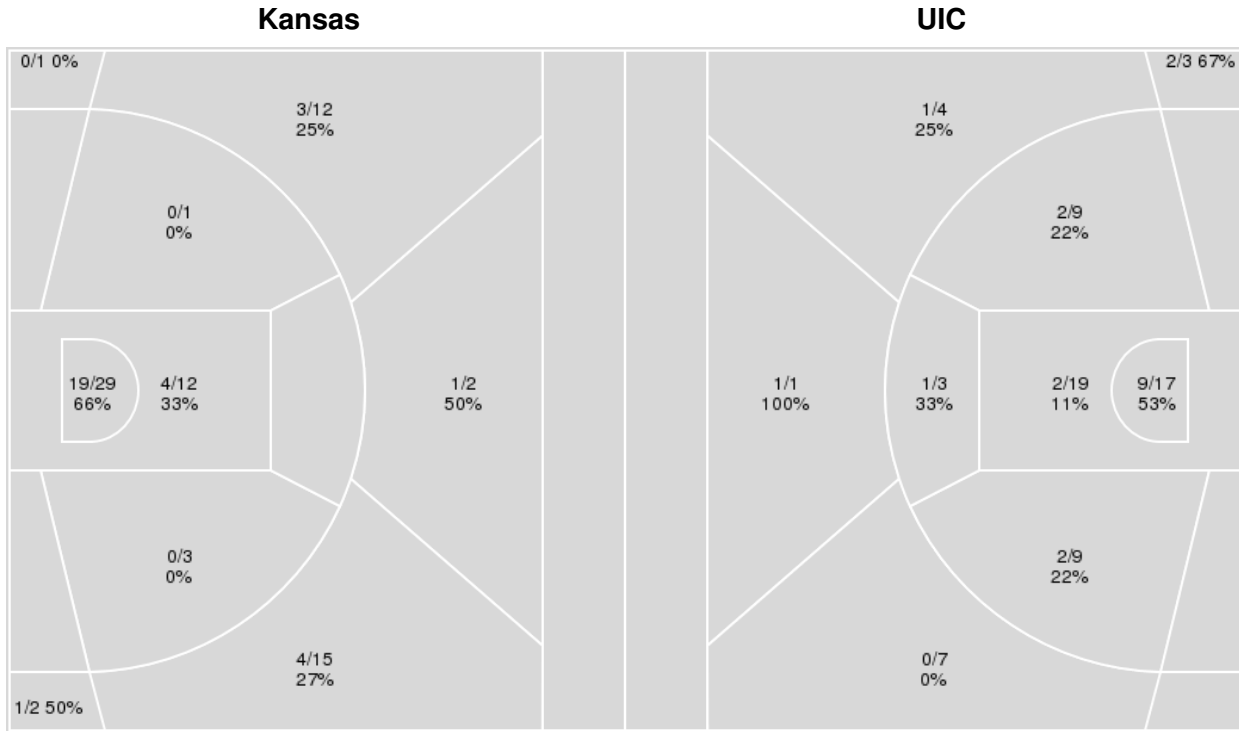

UIC at Kansas

11/10/19 Allen Fieldhouse, Lawrence
2019-20 Women's Basketball

Officials: Doug Knight, Nykesha Thompson, Saif Esho

{ Players => All; } FG Types => All; Results => All;

{ Players => All; } FG Types => All; Results => All;

Kansas	M/A	%
Field Goals	32/77	42
2 Points	23/45	51
3 Points	9/32	28
Free Throws	18/25	72

UIC	M/A	%
Field Goals	20/72	28
2 Points	16/57	28
3 Points	4/15	27
Free Throws	6/13	46