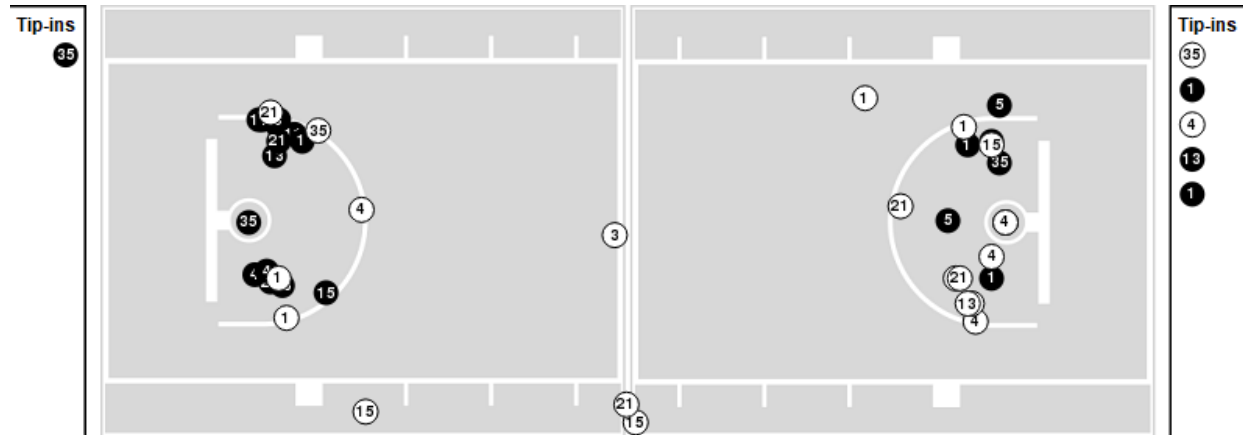

Blow Up Chart

● Made ○ Missed N - Player Number

Kansas	M/A	%
Field Goals	32/77	42
2 Points	23/45	51
3 Points	9/32	28
Free Throws	18/25	72

Kansas	M/A	%
Points in the Paint	46 (23 / 41)	56
Fast Break Points	30 (18/18)	100
Second Chance Points	15 (8/15)	53
Effective FG%	47