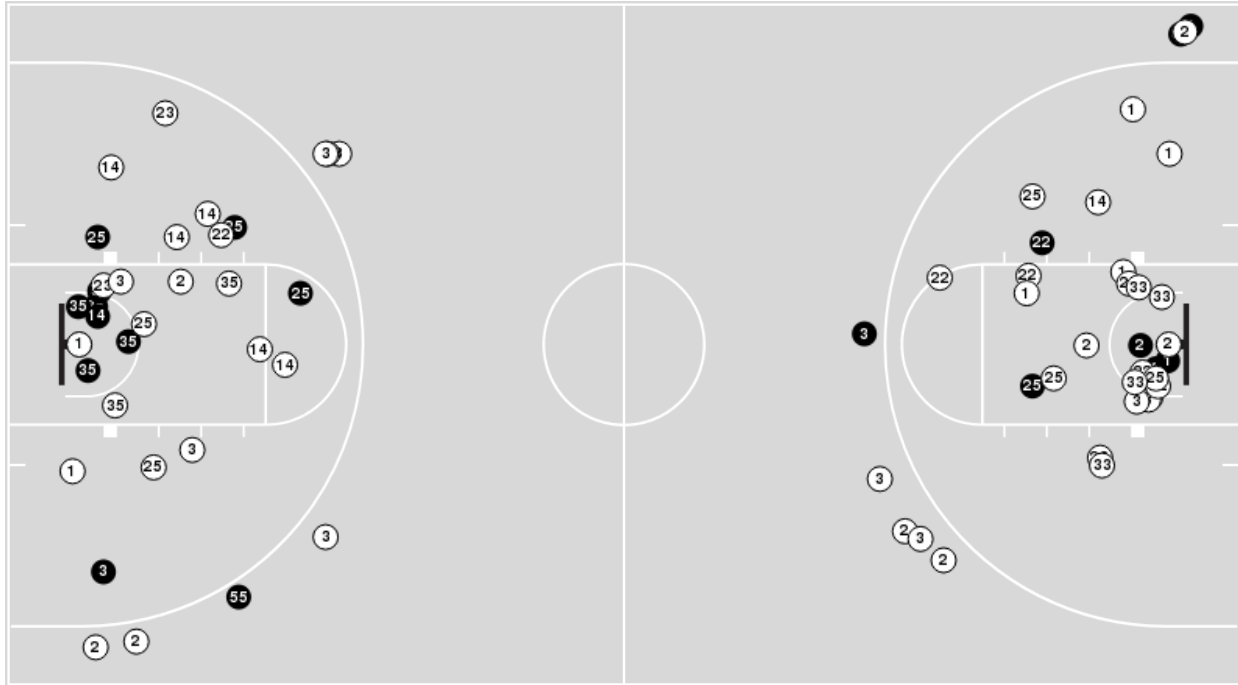

UIC at Kansas

11/10/19 Allen Fieldhouse, Lawrence
2019-20 Women's Basketball

Officials: Doug Knight, Nykesha Thompson, Saif Esho

Players => AllFG Types=>AllResults=>All

UIC

All Field Goals

Blow Up Chart

● Made ○ Missed N - Player Number