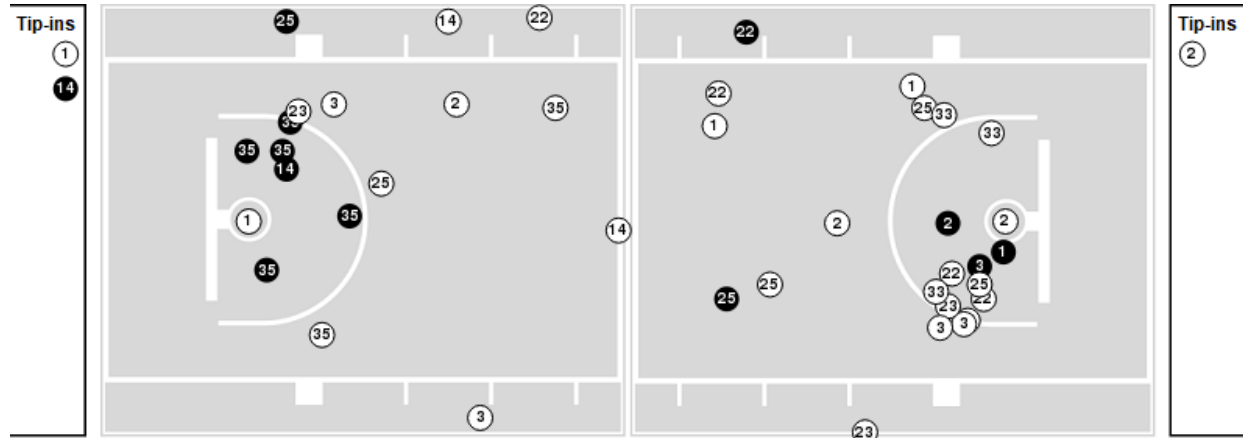

Blow Up Chart

● Made ○ Missed N - Player Number

UIC	M/A	%
Field Goals	20/72	28
2 Points	16/57	28
3 Points	4/15	27
Free Throws	6/13	46

UIC	M/A	%
Points in the Paint	22 (11 / 36)	31
Fast Break Points	8 (4/4)	100
Second Chance Points	13 (7/17)	41
Effective FG%	31