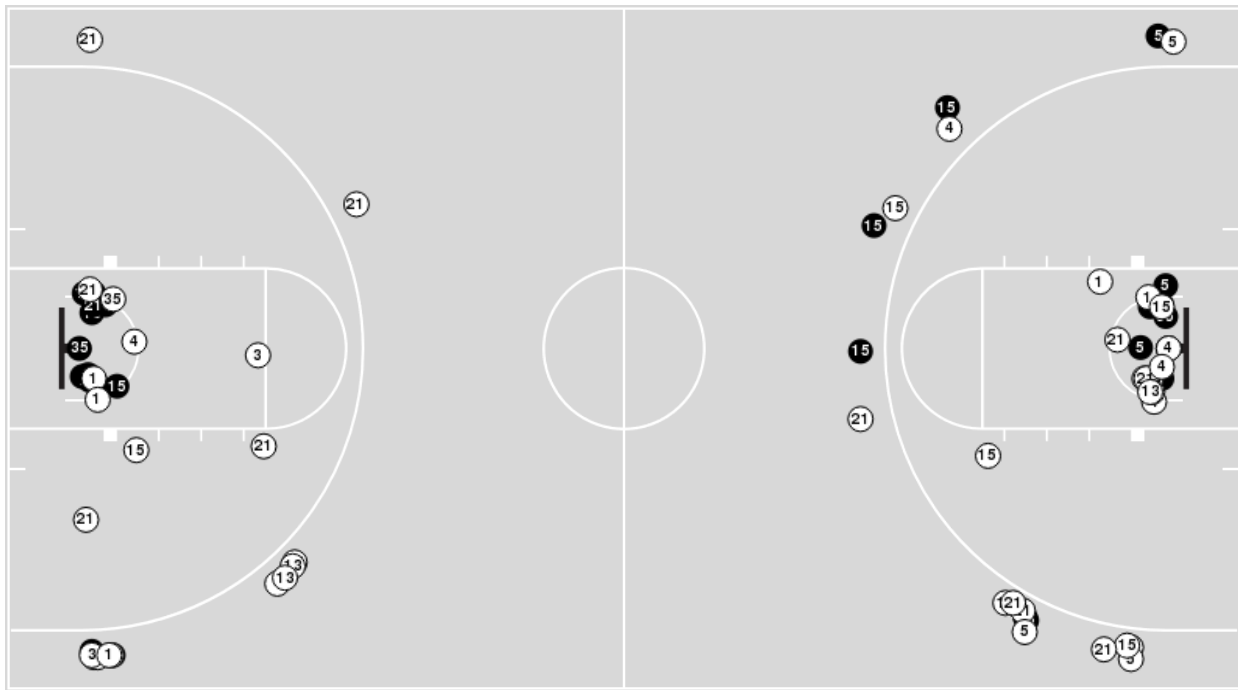

UIC at Kansas

11/10/19 Allen Fieldhouse, Lawrence
2019-20 Women's Basketball

Officials: Doug Knight, Nykesha Thompson, Saif Esho

Players => AllFG Types=>AllResults=>All

Kansas

All Field Goals