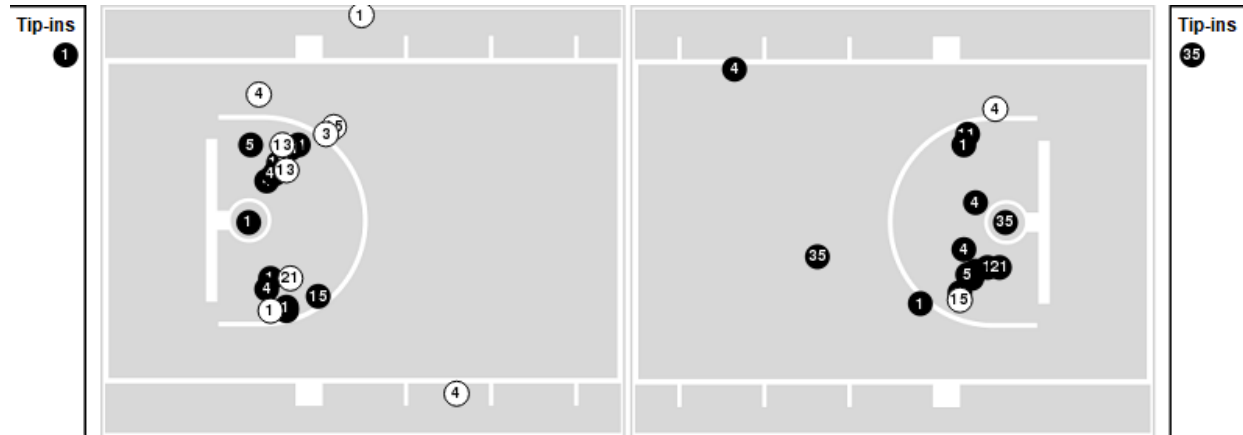

Blow Up Chart

● Made ○ Missed N - Player Number

Kansas	M/A	%
Field Goals	33/59	56
2 Points	26/40	65
3 Points	7/19	37
Free Throws	6/12	50

Kansas	M/A	%
Points in the Paint	50 (25 / 34)	74
Fast Break Points	16 (8/8)	100
Second Chance Points	20 (8/9)	89
Effective FG%	62