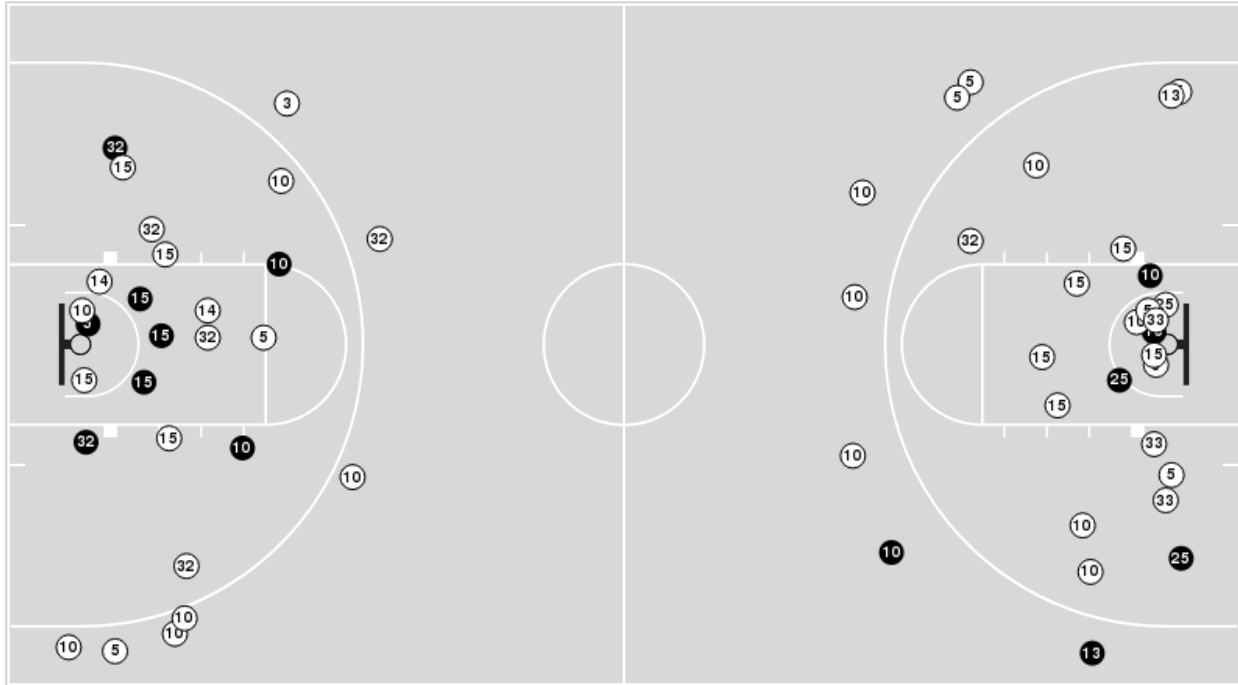

Players => AllFG Types=>AllResults=>All
UMass Lowell

All Field Goals