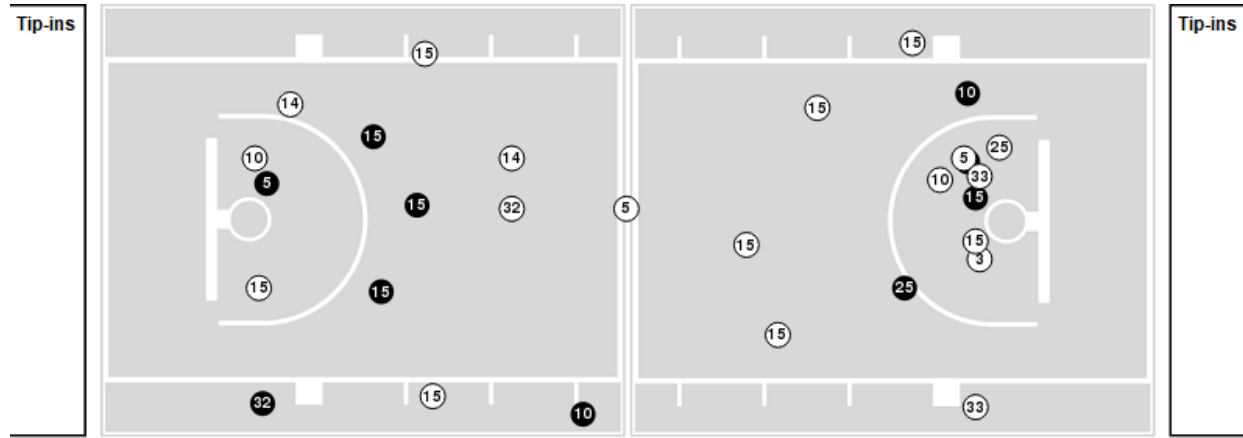

Blow Up Chart

● Made   ○ Missed   N - Player Number

UMass Lowell	M/A	%
Field Goals	15/58	26
2 Points	13/44	30
3 Points	2/14	14
Free Throws	12/19	63

UMass Lowell	M/A	%
Points in the Paint	16 (8 / 23)	35
Fast Break Points	2 (1/1)	100
Second Chance Points	3 (3/13)	23
Effective FG%	28