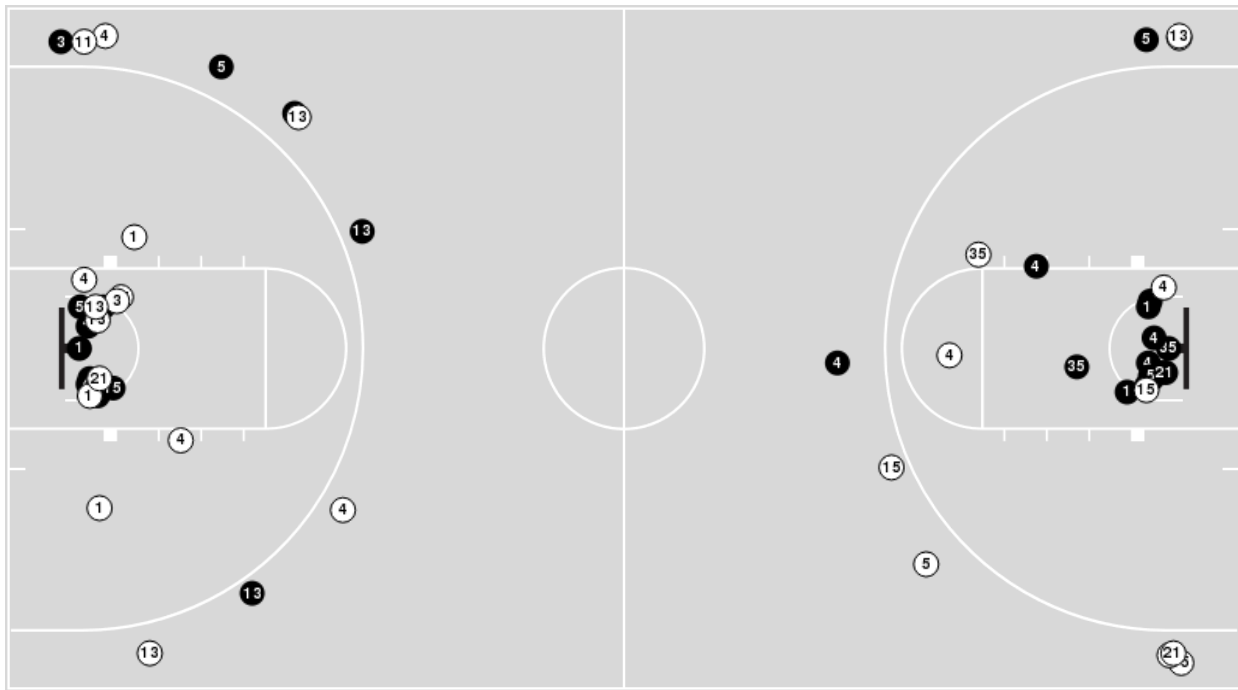

Officials: Scott Yarbrough, Brian Garland, Kristen Bell

Players => AllFG Types=>AllResults=>All

Kansas

All Field Goals