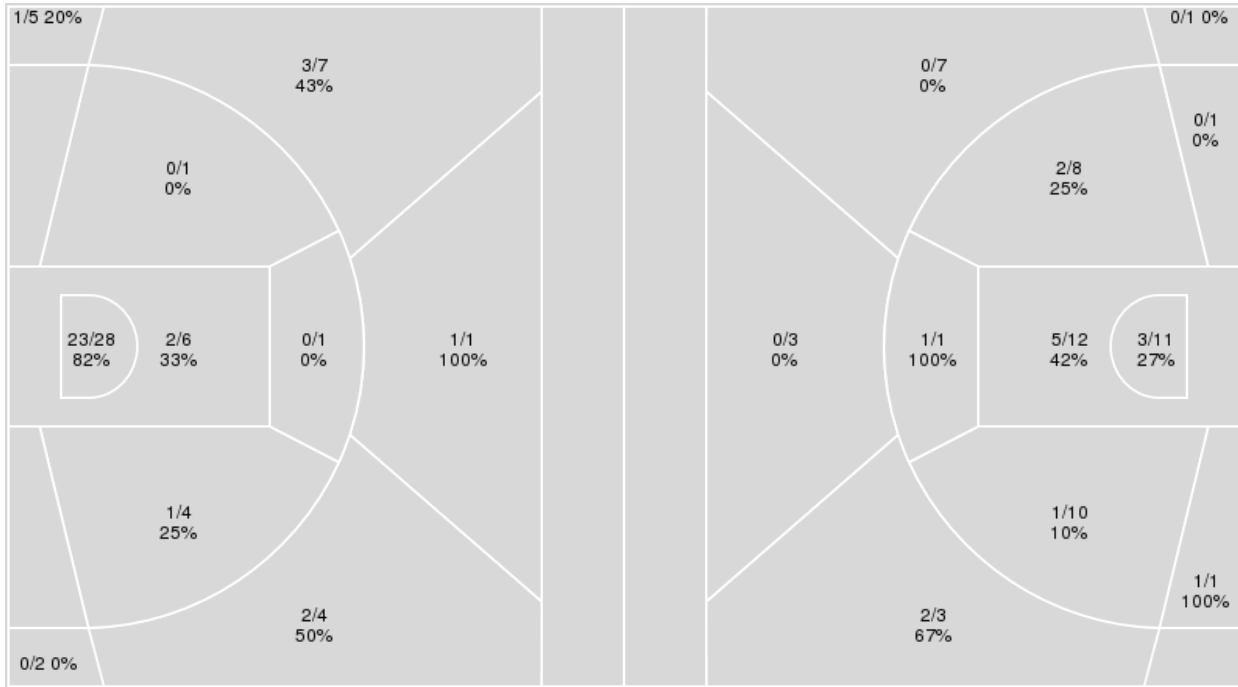

{ Players => All; } FG Types => All; Results => All;

{ Players => All; } FG Types => All; Results => All;

Kansas

UMass Lowell

Kansas	M/A	%
Field Goals	33/59	56
2 Points	26/40	65
3 Points	7/19	37
Free Throws	6/12	50

UMass Lowell	M/A	%
Field Goals	15/58	26
2 Points	13/44	30
3 Points	2/14	14
Free Throws	12/19	63