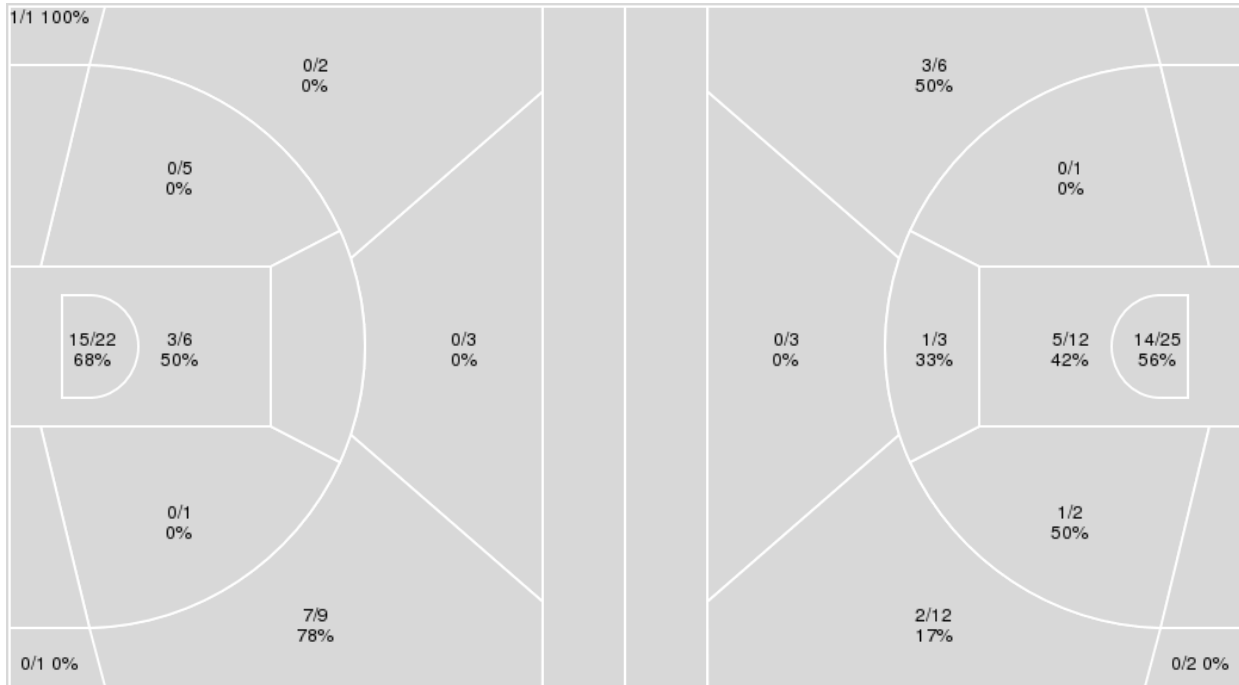

Florida at Kansas

12/08/19 Allen Fieldhouse, Lawrence
2019-20 Women's Basketball

Officials: Beverly Roberts, Tina Napier, Brain Hall

{ Players => All; } FG Types => All; Results => All;

{ Players => All; } FG Types => All; Results => All;

Kansas

Florida

Kansas	M/A	%
Field Goals	26/50	52
2 Points	18/34	53
3 Points	8/16	50
Free Throws	16/24	67

Florida	M/A	%
Field Goals	26/66	39
2 Points	21/43	49
3 Points	5/23	22
Free Throws	9/15	60