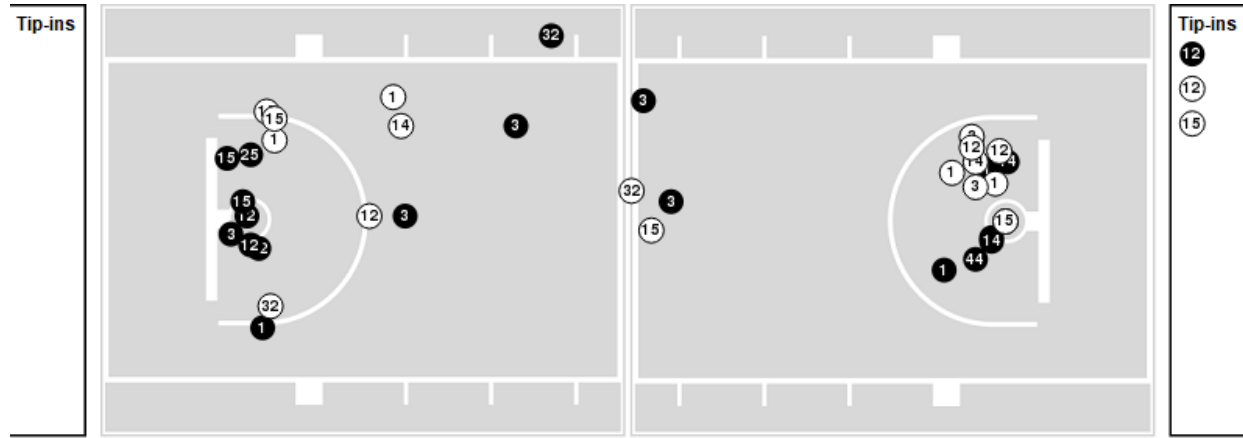

Blow Up Chart

● Made   ○ Missed   N - Player Number

Florida	M/A	%
Field Goals	26/66	39
2 Points	21/43	49
3 Points	5/23	22
Free Throws	9/15	60

Florida	M/A	%
Points in the Paint	38 (19 / 37)	51
Fast Break Points	10 (7/10)	70
Second Chance Points	8 (5/10)	50
Effective FG%	43