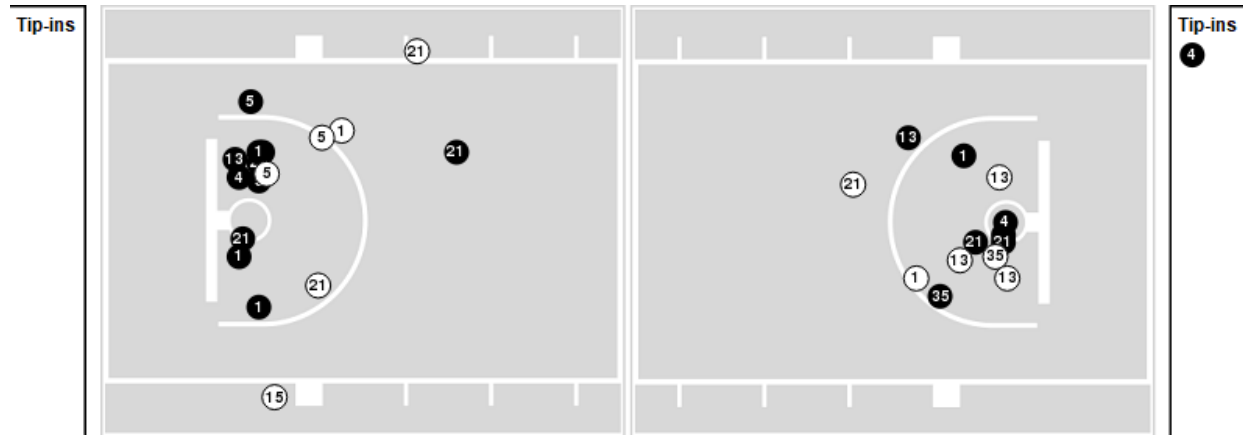

Blow Up Chart

● Made   ○ Missed   N - Player Number

Kansas	M/A	%
Field Goals	26/50	52
2 Points	18/34	53
3 Points	8/16	50
Free Throws	16/24	67

Kansas	M/A	%
Points in the Paint	36 (18 / 28)	64
Fast Break Points	13 (9/10)	90
Second Chance Points	3 (2/4)	50
Effective FG%	60