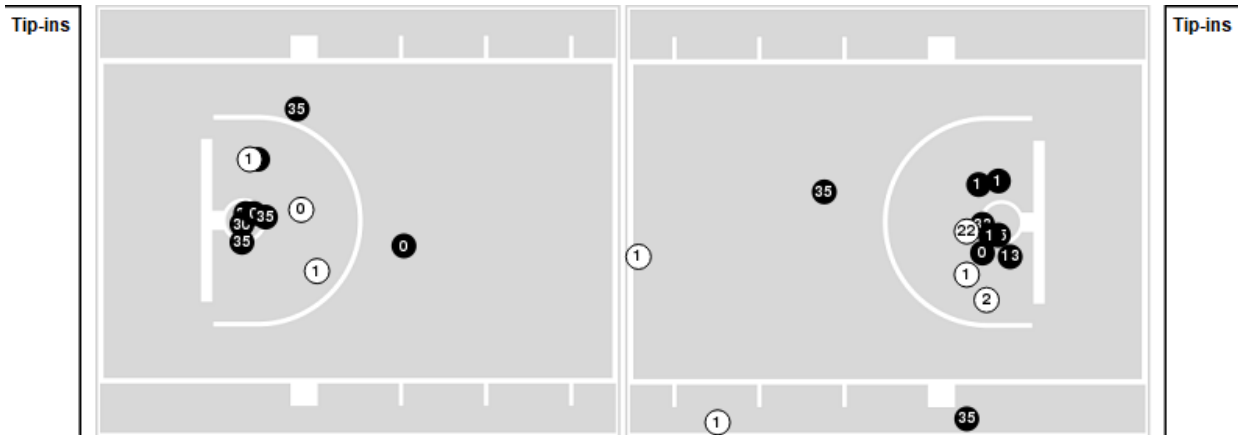

Officials: Joe DeRose, Mike Eades, Jeffrey Anderson

Players => 0, 1, 2, 3, 4, 5, 10, 12, 13, 20, 22, 30, 33, 35, 44FG Types=>AllResults=>All

Kansas

All Field Goals

Blow Up Chart

● Made ○ Missed N - Player Number