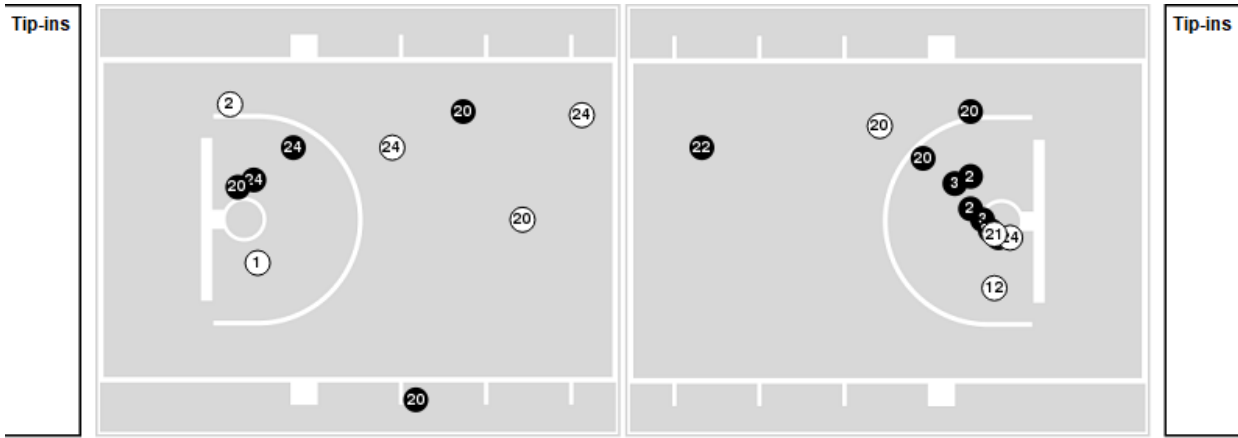

Blow Up Chart

● Made   ○ Missed   N - Player Number

Milwaukee	M/A	%
Field Goals	24/66	36
2 Points	17/31	55
3 Points	7/35	20
Free Throws	13/15	87

Milwaukee	M/A	%
Points in the Paint	26 (13 / 22)	59
Fast Break Points	9 (7/8)	88
Second Chance Points	9 (6/12)	50
Effective FG%	42