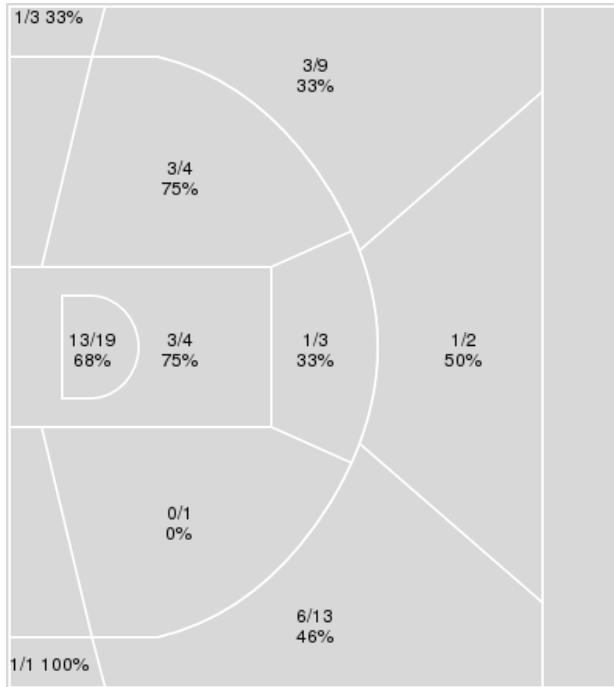

Milwaukee at Kansas

12/11/19 Allen Fieldhouse, Lawrence
2019-20 Men's Basketball

Officials: Joe DeRose, Mike Eades, Jeffrey Anderson

{ Players => 0, 1, 2, 3, 4, 5, 10, 12, 13, 20, 22, 30, 33, 35, 44; } FG
Types => All; Results => All;

{ Players => All; } FG Types => All; Results => All;

Kansas