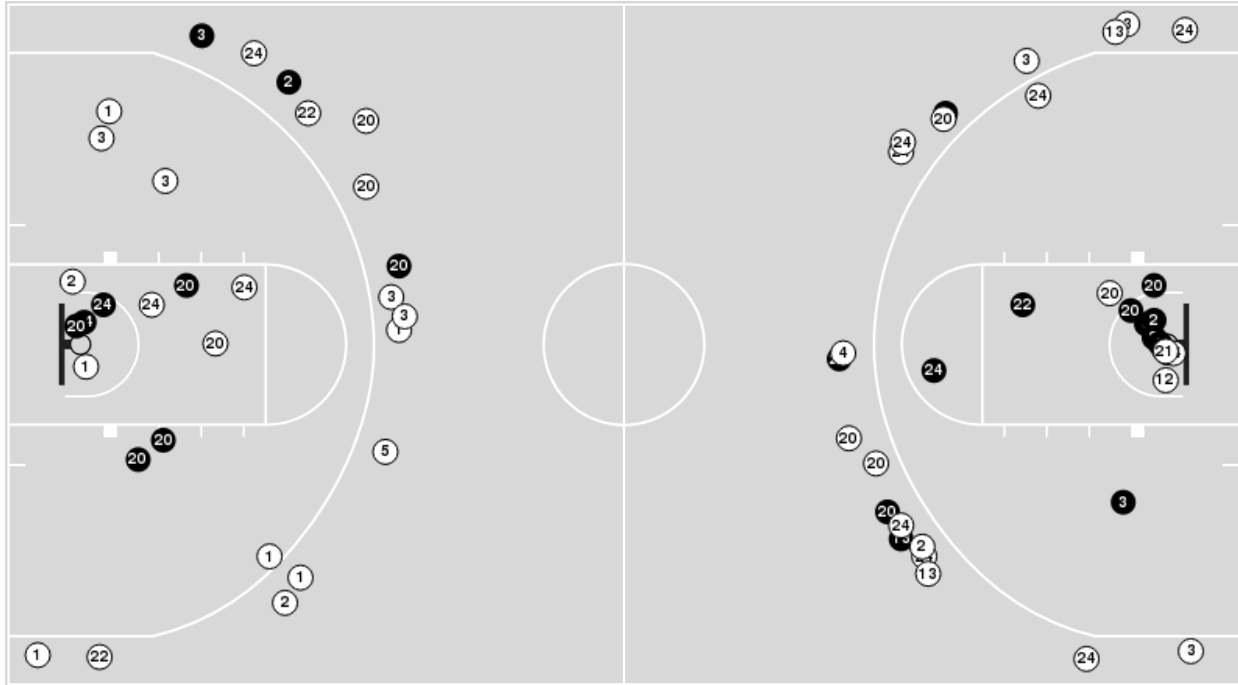

Players => AllFG Types=>AllResults=>All
Milwaukee

All Field Goals