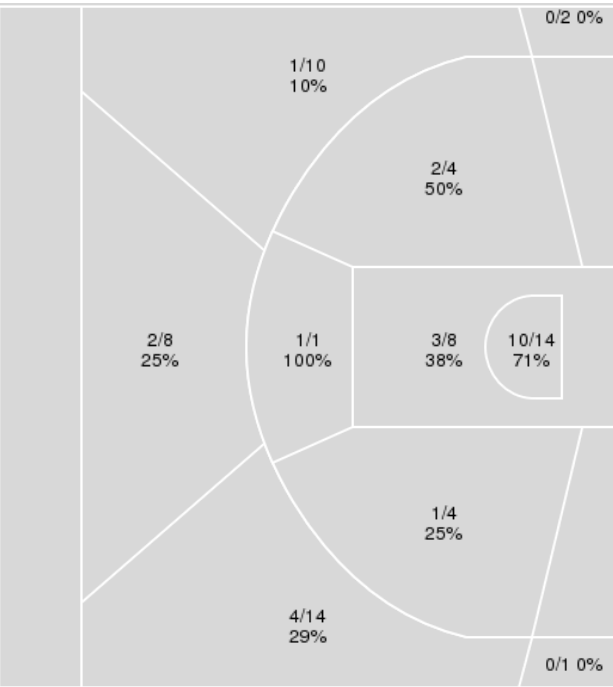

Milwaukee

Kansas	M/A	%
Field Goals	32/59	54
2 Points	20/31	65
3 Points	12/28	43
Free Throws	19/27	70

Milwaukee	M/A	%
Field Goals	24/66	36
2 Points	17/31	55
3 Points	7/35	20
Free Throws	13/15	87