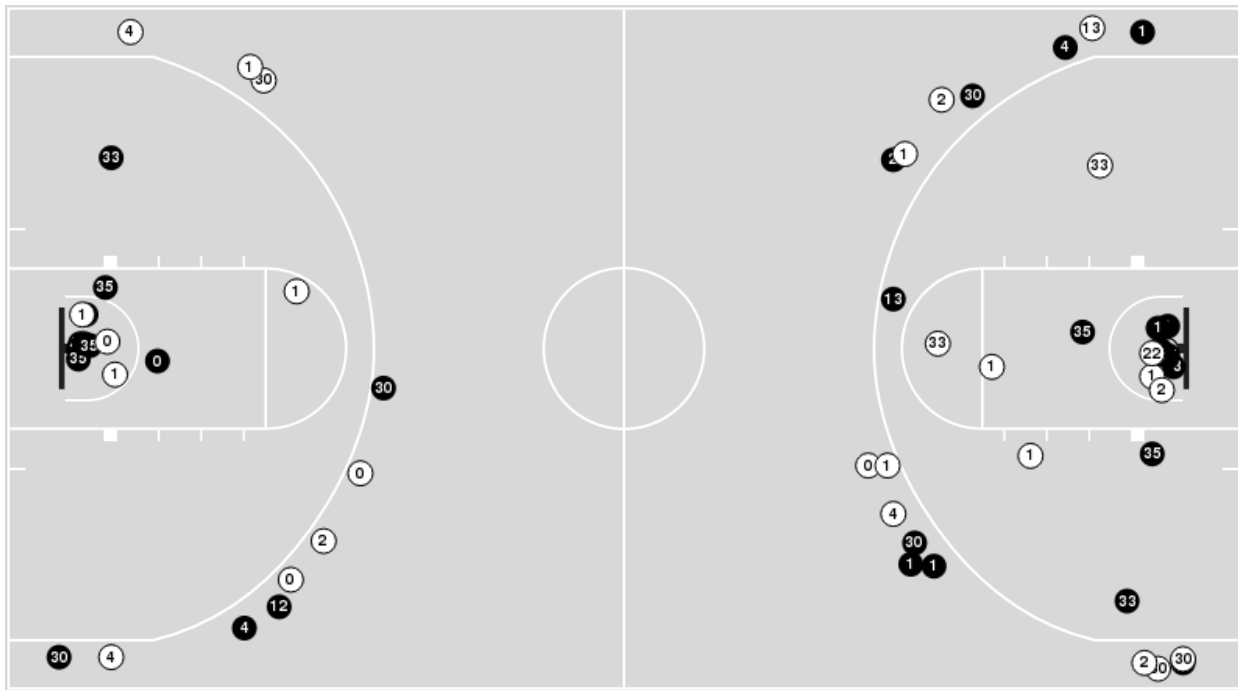

Milwaukee at Kansas

12/11/19 Allen Fieldhouse, Lawrence
2019-20 Men's Basketball

Officials: Joe DeRose, Mike Eades, Jeffrey Anderson

Players => 0, 1, 2, 3, 4, 5, 10, 12, 13, 20, 22, 30, 33, 35, 44FG Types=>AllResults=>All

Kansas

All Field Goals