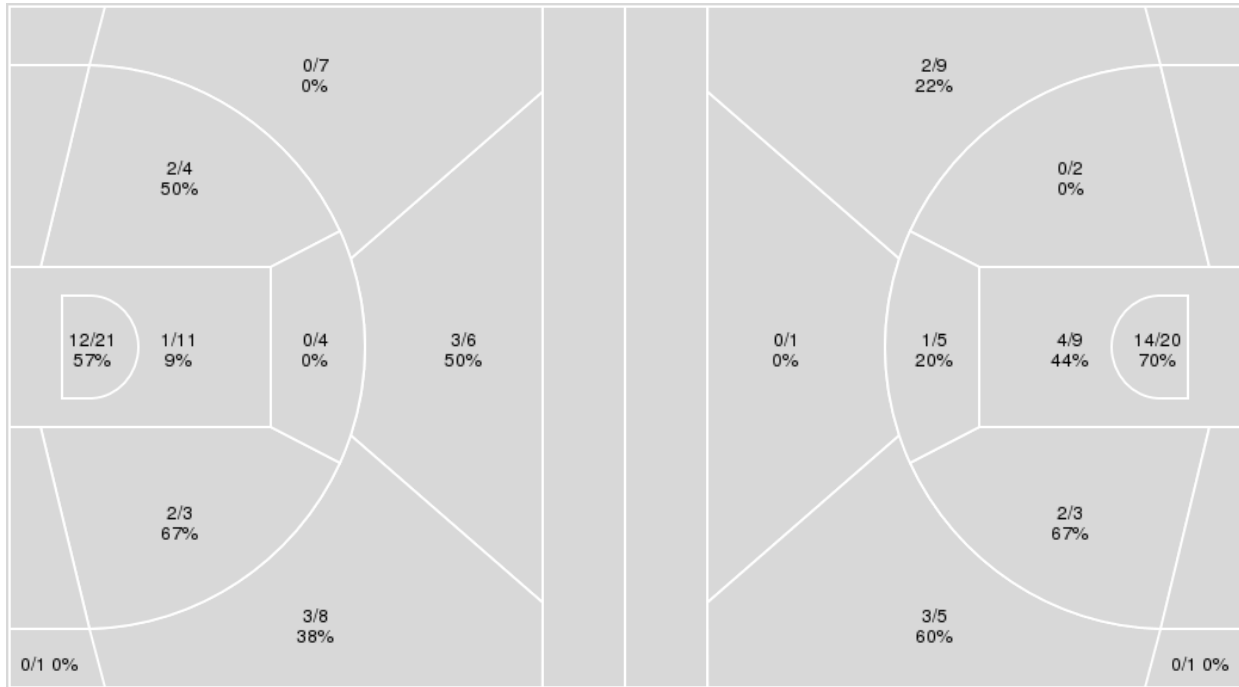

Kansas at Saint Louis

12/22/19 Chaifetz Arena, St. Louis
2019-20 Women's Basketball

Officials: Joe Vaszily, Jeffrey Smith, Teresa Stuck

{ Players => 1, 2, 4, 5, 10, 11, 21, 22, 30, 32, 34, 35, 42; } FG Types => All; Results => All;

{ Players => 1, 3, 4, 5, 10, 11, 13, 15, 21, 25, 31, 35, 45; } FG Types => All; Results => All;

Saint Louis

Kansas

Saint Louis	M/A	%
Field Goals	23/65	35
2 Points	17/43	40
3 Points	6/22	27
Free Throws	8/14	57

Kansas	M/A	%
Field Goals	26/55	47
2 Points	21/39	54
3 Points	5/16	31
Free Throws	11/14	79