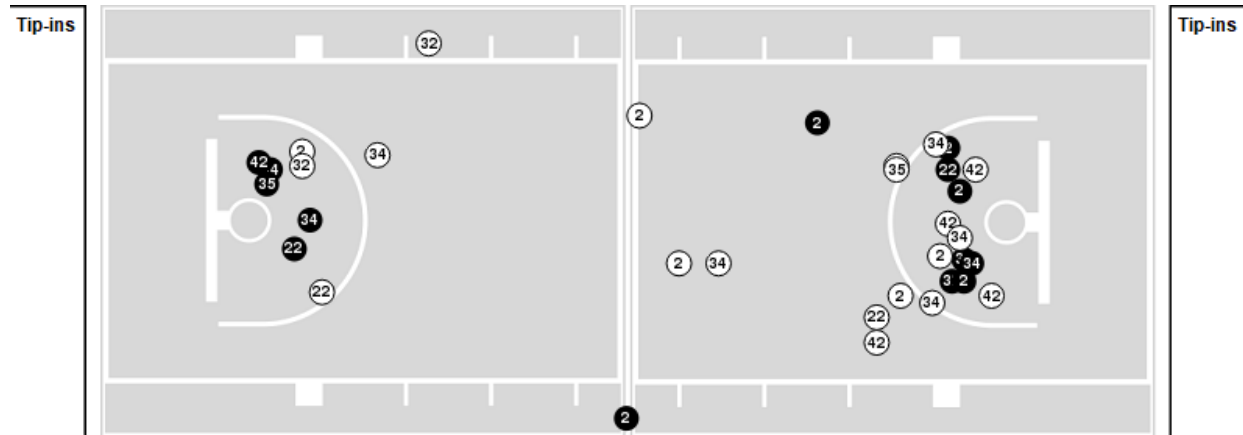

Blow Up Chart

● Made ○ Missed N - Player Number

Saint Louis	M/A	%
Field Goals	23/65	35
2 Points	17/43	40
3 Points	6/22	27
Free Throws	8/14	57

Saint Louis	M/A	%
Points in the Paint	26 (13 / 32)	41
Fast Break Points	4 (3/5)	60
Second Chance Points	9 (5/18)	28
Effective FG%	40