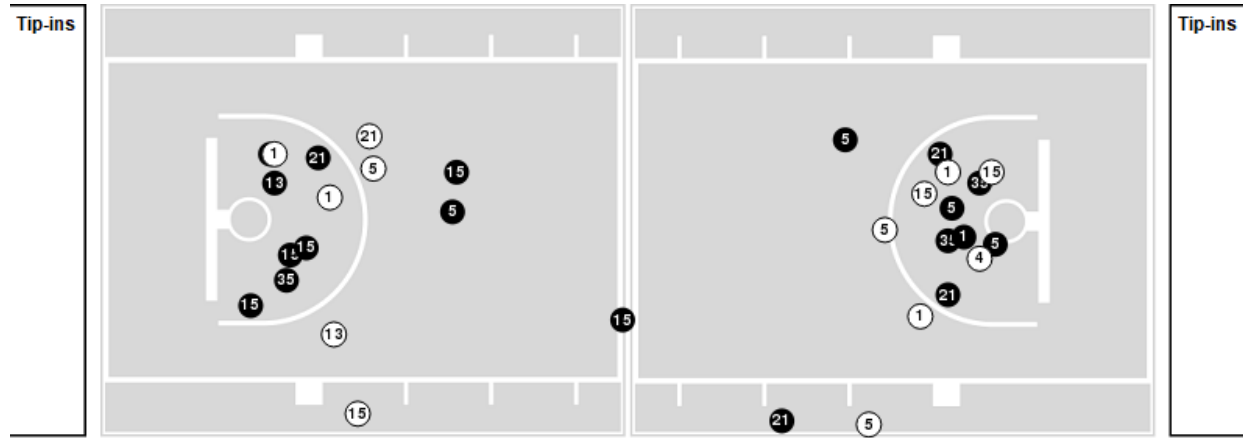

Blow Up Chart

● Made ○ Missed N - Player Number

Kansas	M/A	%
Field Goals	26/55	47
2 Points	21/39	54
3 Points	5/16	31
Free Throws	11/14	79

Kansas	M/A	%
Points in the Paint	36 (18 / 29)	62
Fast Break Points	5 (5/6)	83
Second Chance Points	13 (6/8)	75
Effective FG%	52