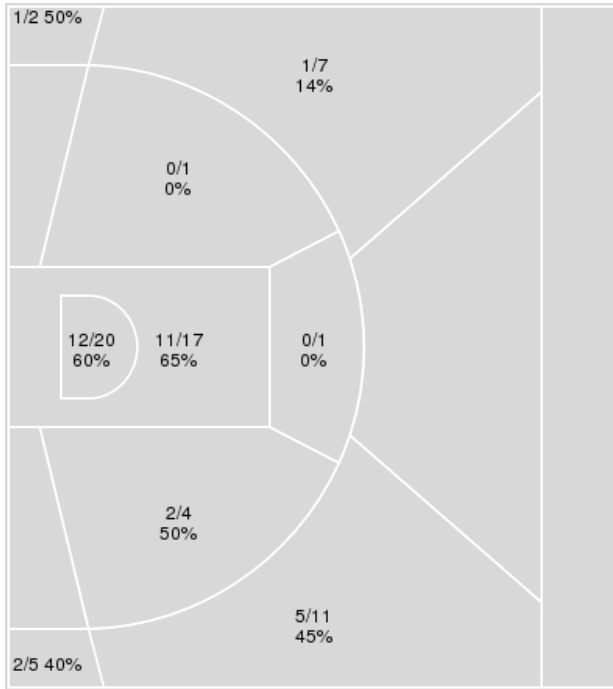

Wofford at Kansas

12/31/19 Allen Fieldhouse, Lawrence
2019-20 Women's Basketball

Officials: Gina Cross, Maj Forsberg, Roy Gulbeyan

{ Players => 10, 11, 13, 15, 21, 25, 31, 35, 45, 1, 3, 4, 5; } FG Types => All; Results => All;

{ Players => 1, 2, 20, 10, 11, 12, 14, 21, 23, 25, 30, 32, 35, 5; } FG Types => All; Results => All;

Kansas