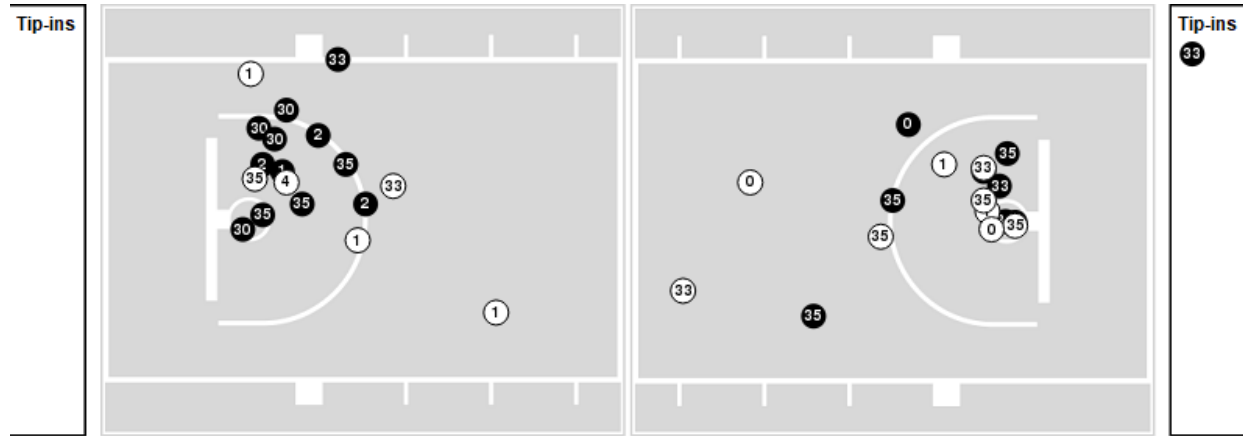

Blow Up Chart

● Made ○ Missed N - Player Number

Kansas	M/A	%
Field Goals	24/55	44
2 Points	21/42	50
3 Points	3/13	23
Free Throws	4/10	40

Kansas	M/A	%
Points in the Paint	38 (19 / 34)	56
Fast Break Points	8 (5/8)	63
Second Chance Points	5 (3/8)	38
Effective FG%	46