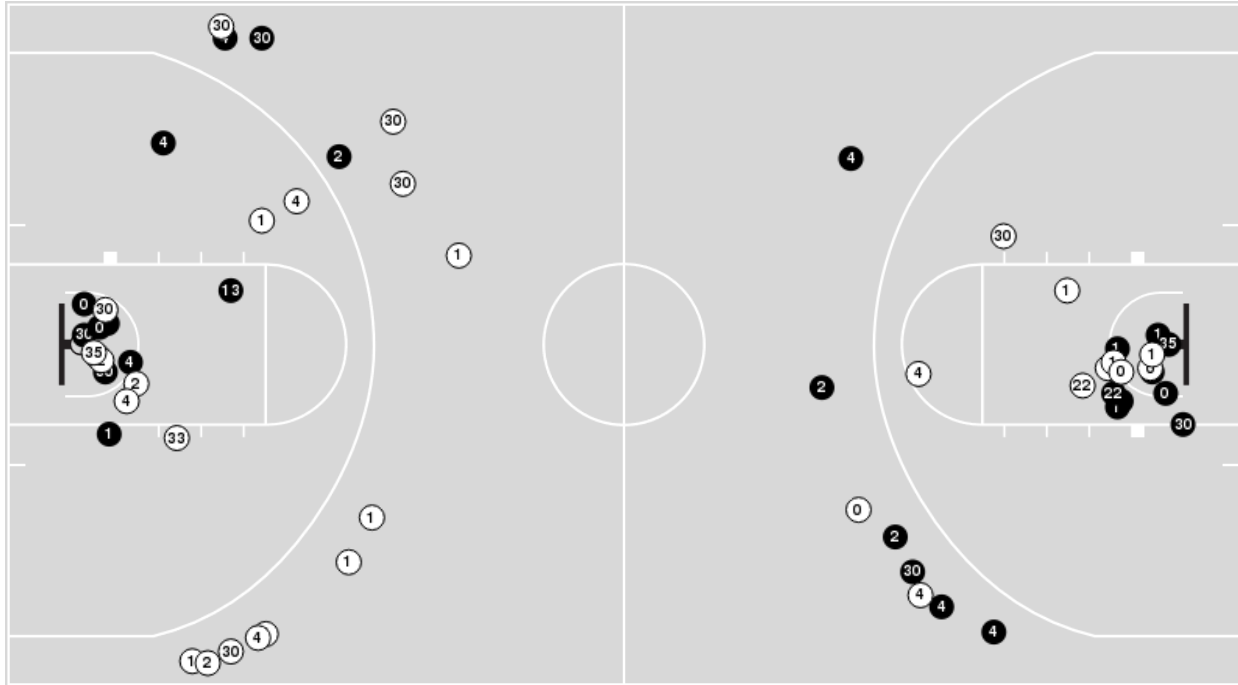

Kansas at Stanford

12/29/19 Maples Pavilion, Stanford, CA
2019-20 Men's Basketball

Officials: Tony Padilla, John Higgins, Chris Rastatter

Players => 00, 1, 2, 3, 4, 5, 10, 12, 13, 20, 22, 30, 33, 35, 44 FG Types=>All Results=>All

Kansas

All Field Goals