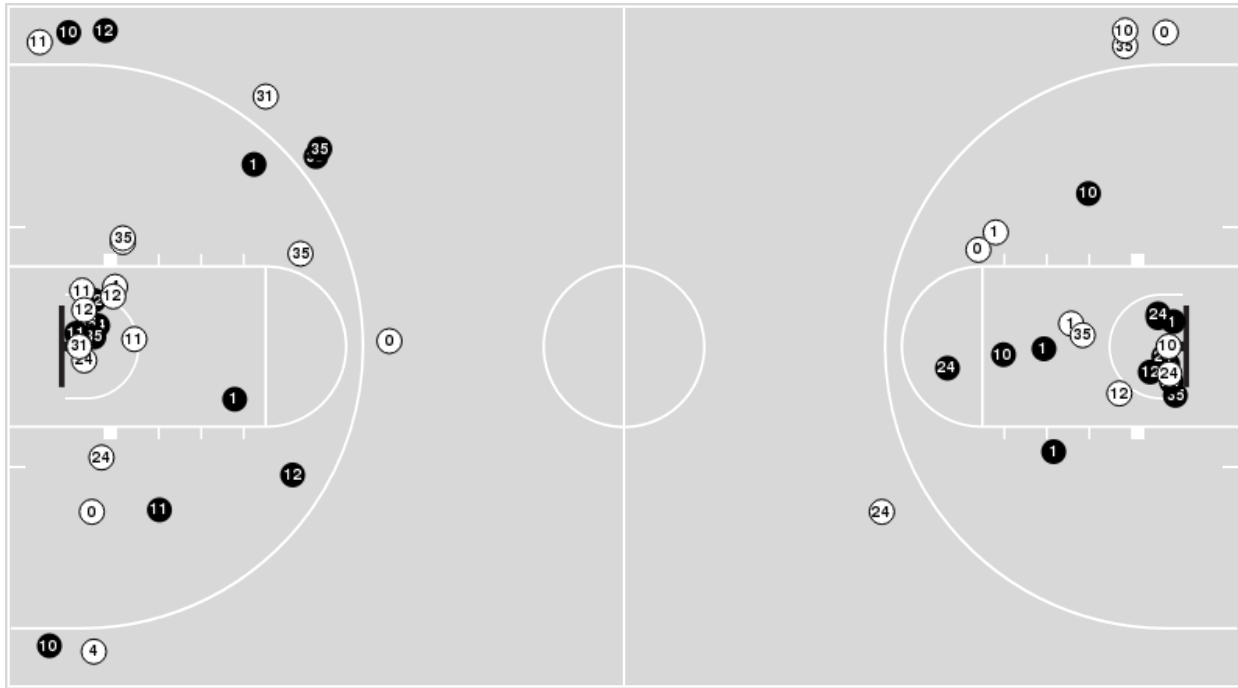

Kansas at Texas

Players => AllFG Types=>AllResults=>All

Texas

All Field Goals