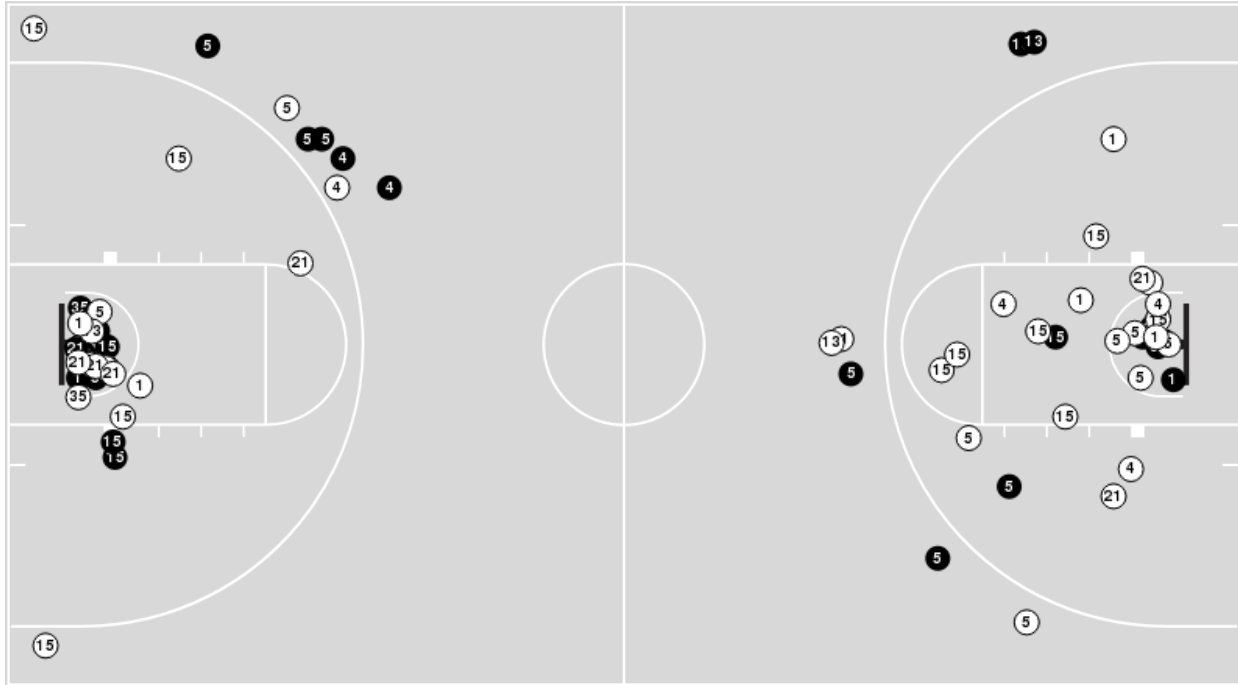

Kansas at Texas

Players => 1, 3, 4, 5, 10, 11, 13, 15, 21, 25, 31, 35, 45FG Types=>AllResults=>All

Kansas

All Field Goals