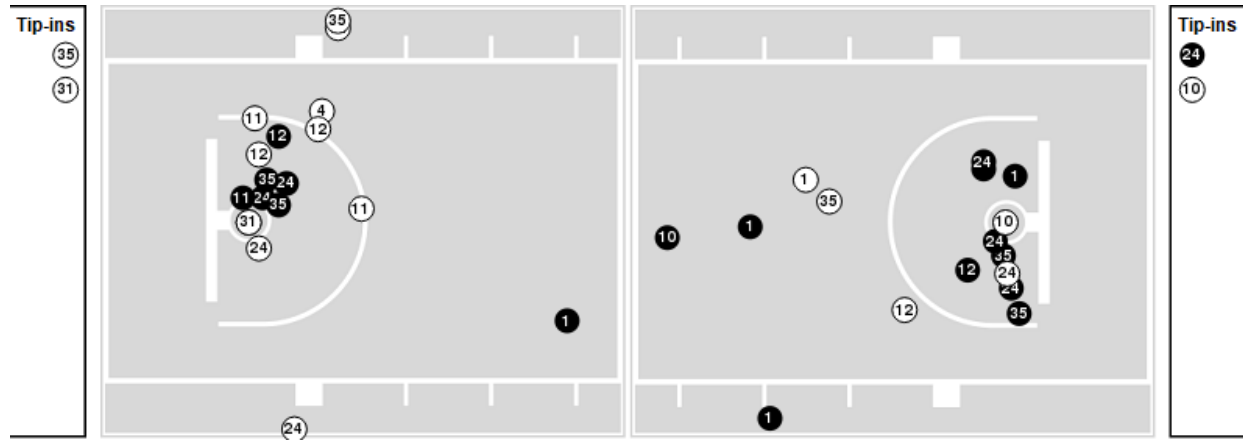

Blow Up Chart

● Made ○ Missed N - Player Number

Texas	M/A	%
Field Goals	29/57	51
2 Points	24/44	55
3 Points	5/13	38
Free Throws	22/32	69

Texas	M/A	%
Points in the Paint	36 (18 / 31)	58
Fast Break Points	17 (14/17)	82
Second Chance Points	12 (6/14)	43
Effective FG%	55