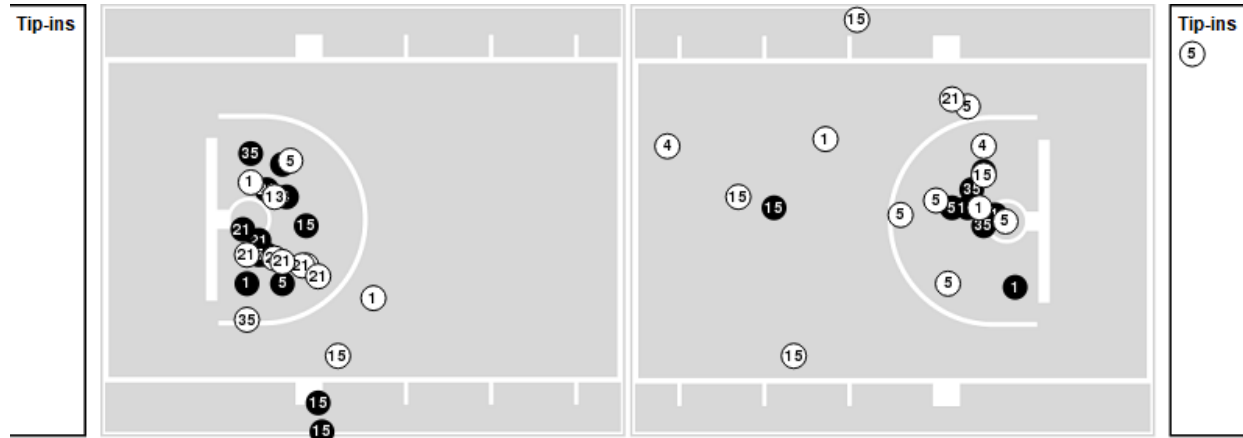

Blow Up Chart

● Made ○ Missed N - Player Number

Kansas	M/A	%
Field Goals	31/72	43
2 Points	22/56	39
3 Points	9/16	56
Free Throws	6/16	38

Kansas	M/A	%
Points in the Paint	38 (19 / 44)	43
Fast Break Points	9 (5/8)	63
Second Chance Points	3 (2/9)	22
Effective FG%	49