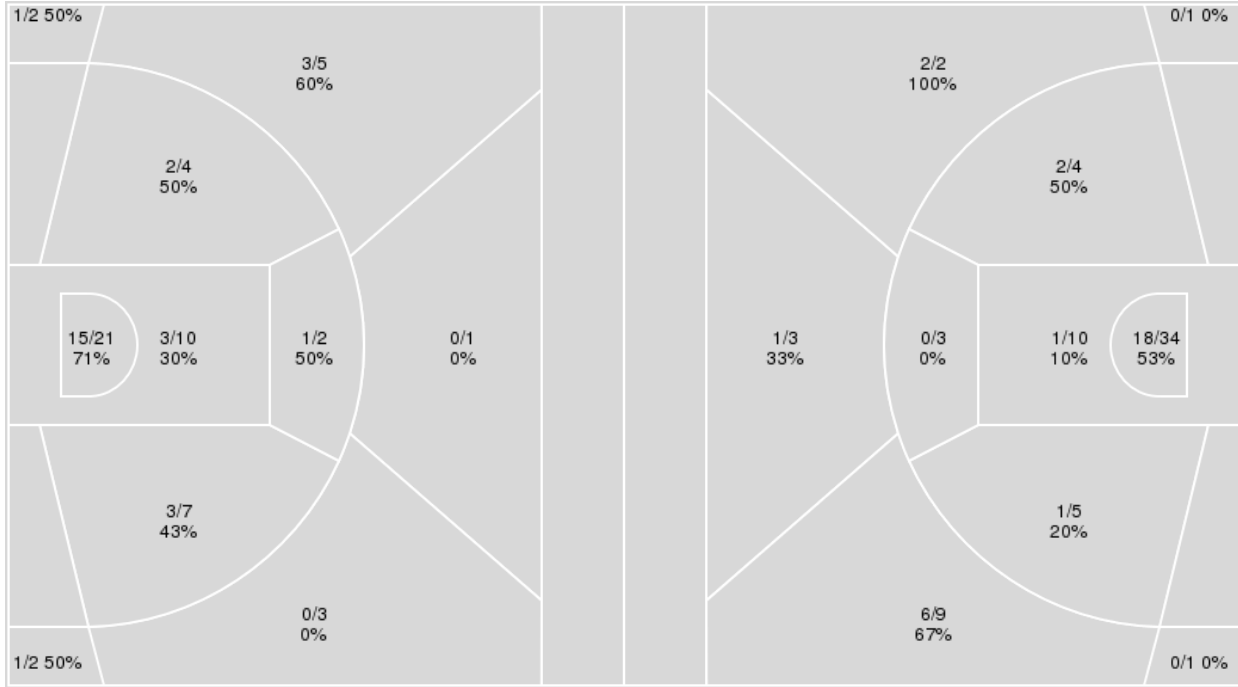

Kansas at Texas

01/23/20 Frank Erwin Center, Austin, TX
2019-20 Women's Basketball

Officials: Felicia Grinter, Brian Garland, Tiara Cruse

{ Players => All; } FG Types => All; Results => All;

{ Players => 1, 3, 4, 5, 10, 11, 13, 15, 21, 25, 31, 35, 45; } FG Types => All; Results => All;

Texas

Kansas

Texas	M/A	%
Field Goals	29/57	51
2 Points	24/44	55
3 Points	5/13	38
Free Throws	22/32	69

Kansas	M/A	%
Field Goals	31/72	43
2 Points	22/56	39
3 Points	9/16	56
Free Throws	6/16	38