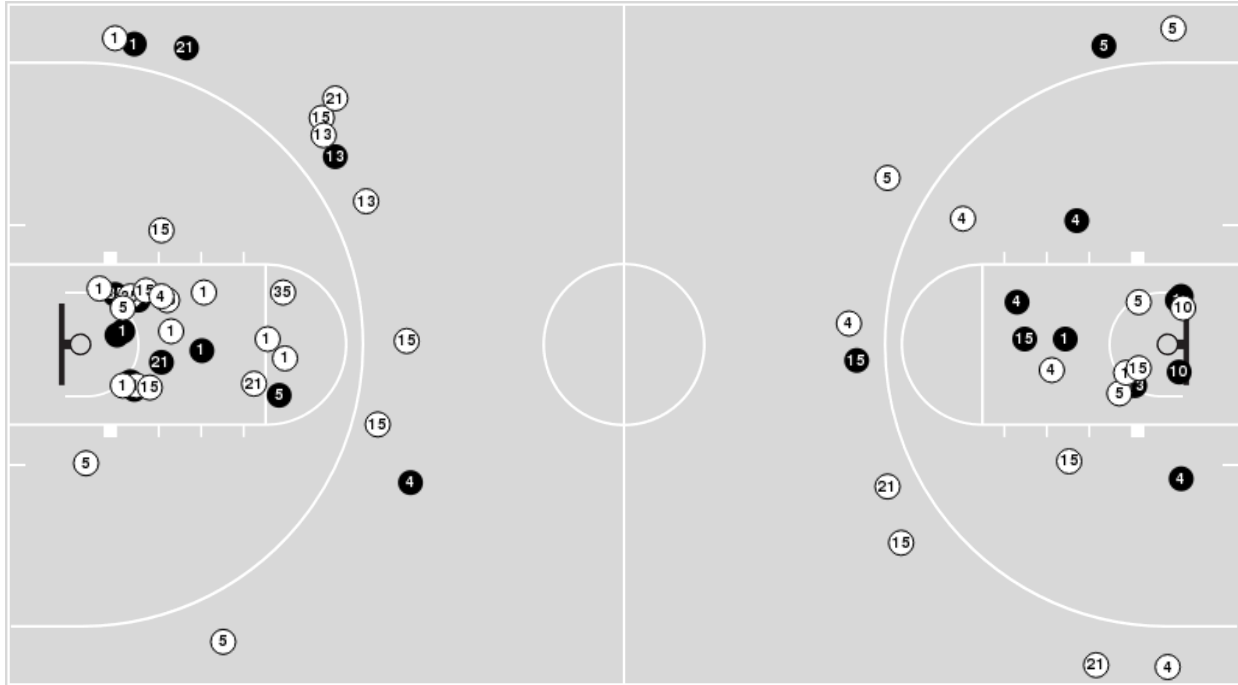

Officials: Maj Forsberg, Julie Krommenhoek, Zac Brost

Players => 1, 3, 4, 5, 10, 11, 13, 15, 21, 25, 31, 35, 45FG Types=>AllResults=>All

Kansas

All Field Goals