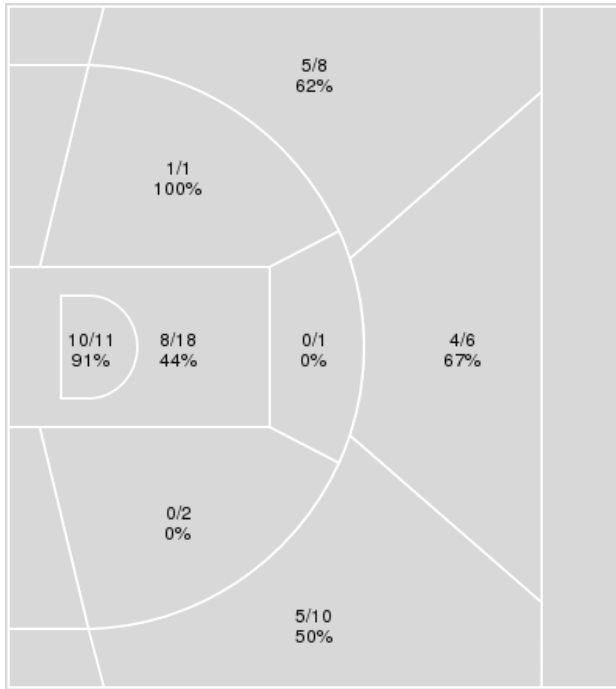

Officials: Maj Forsberg, Julie Krommenhoek, Zac Brost

{ Players => 1, 4, 10, 11, 13, 14, 15, 23, 24, 25, 31, 32, 42, 50; } FG
Types => All; Results => All;

{ Players => 1, 3, 4, 5, 10, 11, 13, 15, 21, 25, 31, 35, 45; } FG Types =>
All; Results => All;

Iowa State