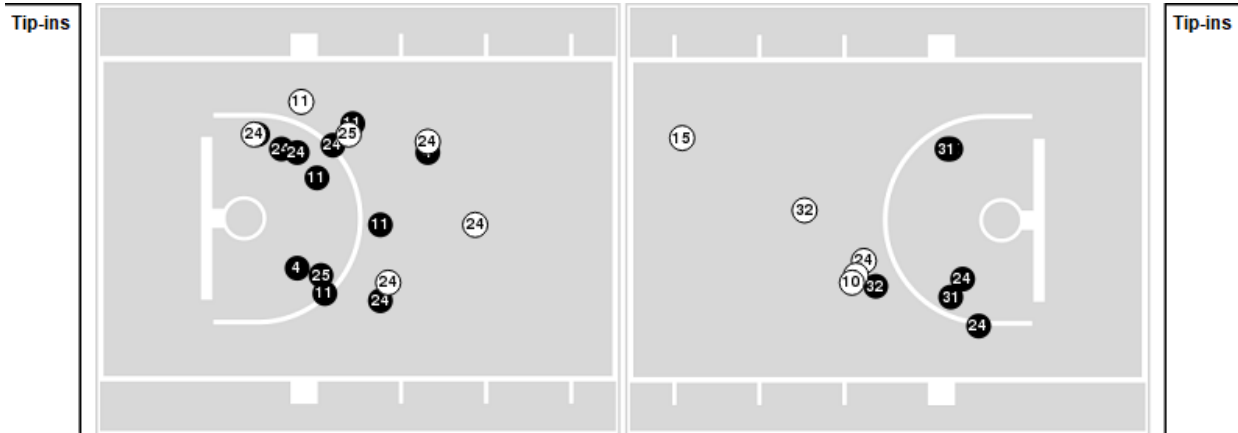

**Officials:** Maj Forsberg, Julie Krommenhoek, Zac Brost

Players => 1, 4, 10, 11, 13, 14, 15, 23, 24, 25, 31, 32, 42, 50FG Types=>AllResults=>All

**Iowa State**

**All Field Goals**

**Blow Up Chart**

● Made    ○ Missed    N - Player Number