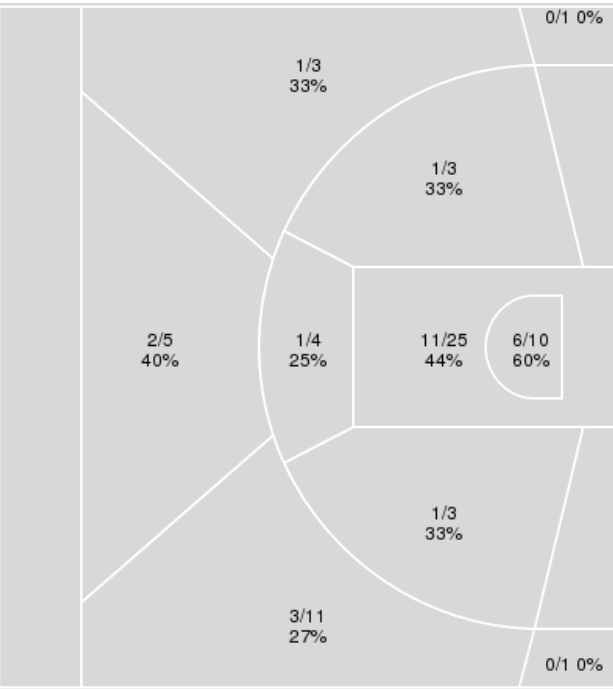

Kansas

Iowa State	M/A	%
Field Goals	33/57	58
2 Points	19/33	58
3 Points	14/24	58
Free Throws	9/13	69

Kansas	M/A	%
Field Goals	26/66	39
2 Points	20/45	44
3 Points	6/21	29
Free Throws	9/20	45