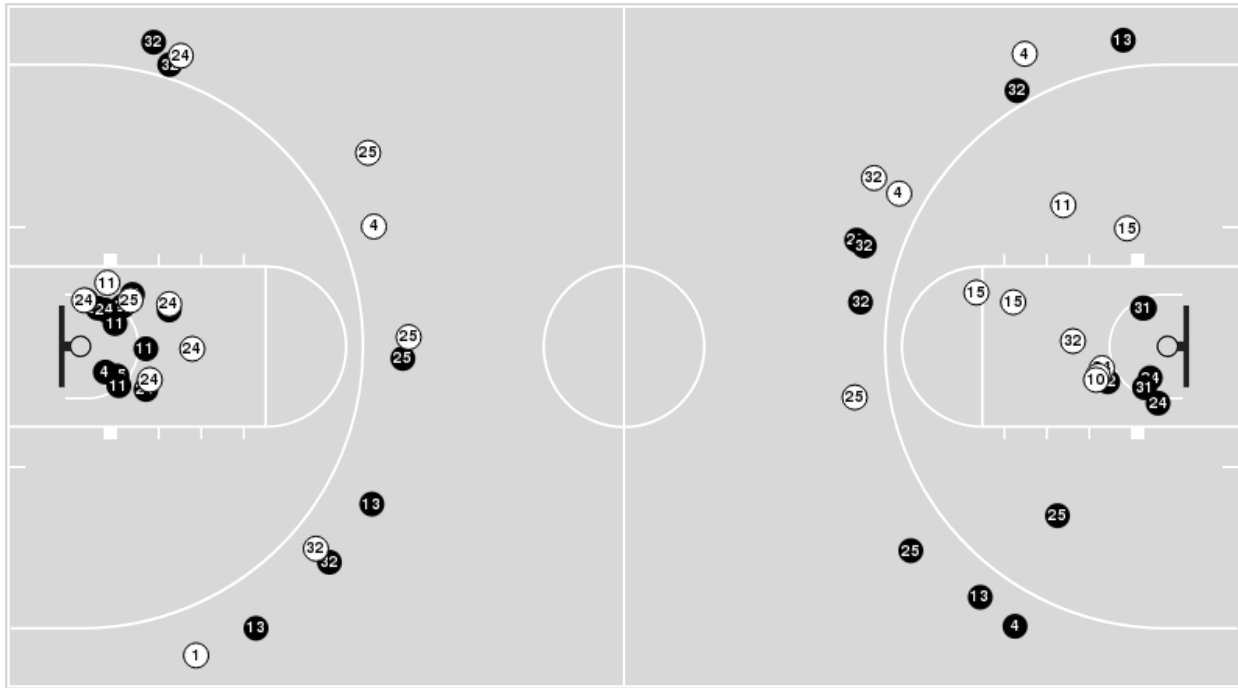

**Officials:** Maj Forsberg, Julie Krommenhoek, Zac Brost

Players => 1, 4, 10, 11, 13, 14, 15, 23, 24, 25, 31, 32, 42, 50FG Types=>AllResults=>All

**Iowa State**

**All Field Goals**

**Blow Up Chart**

● Made    ○ Missed    N - Player Number