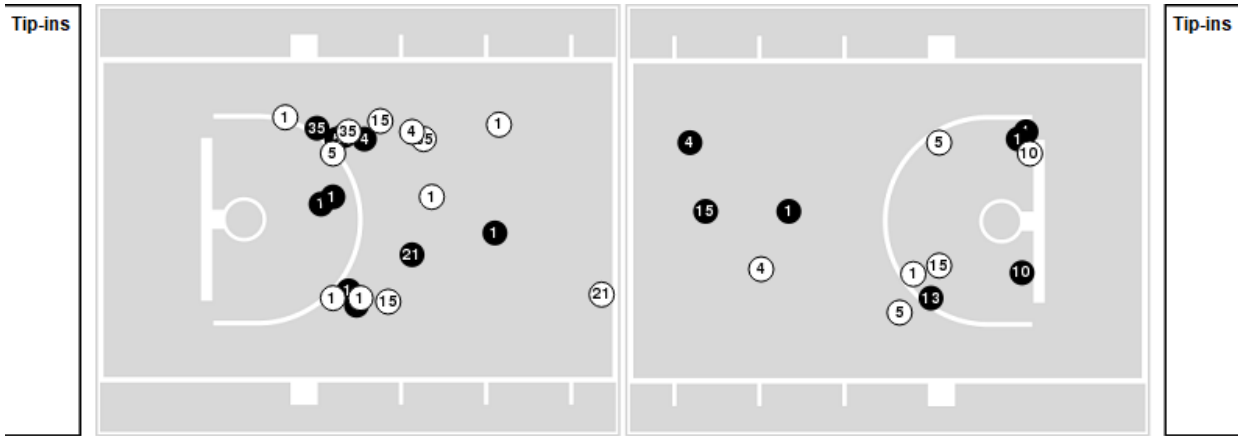

**Officials:** Maj Forsberg, Julie Krommenhoek, Zac Brost

Players => 1, 3, 4, 5, 10, 11, 13, 15, 21, 25, 31, 35, 45FG Types=>AllResults=>All

**Kansas**

**All Field Goals**

**Blow Up Chart**

● Made    ○ Missed    N - Player Number