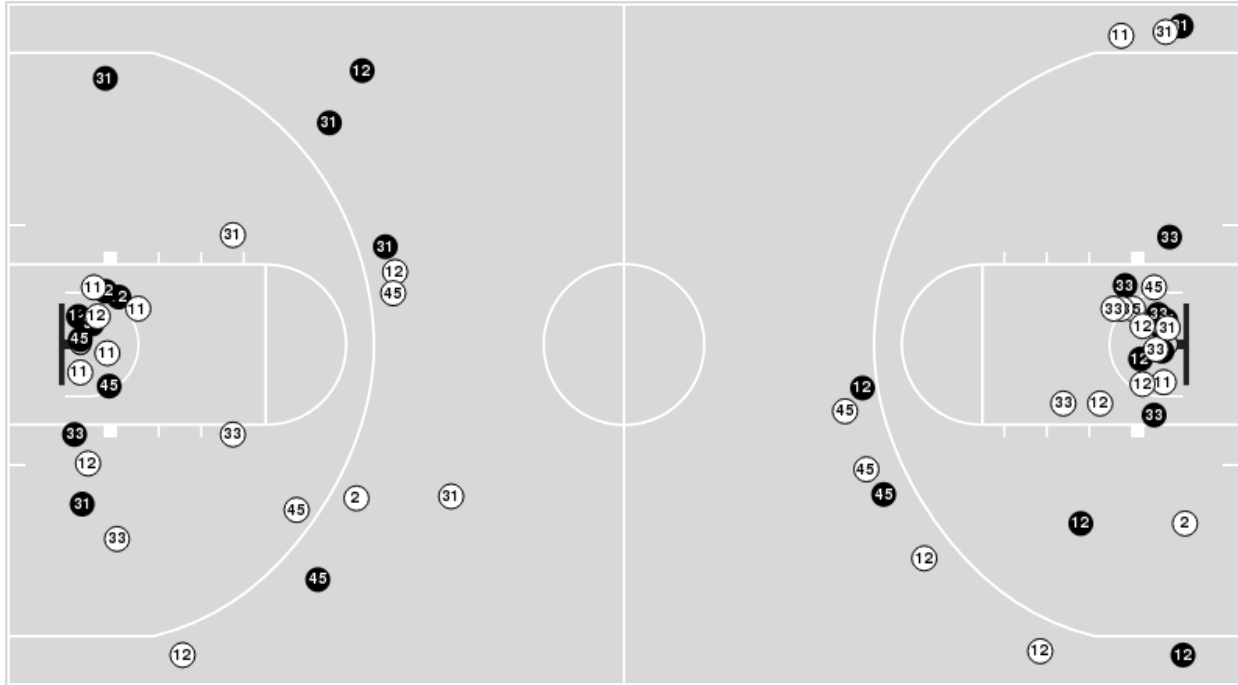

Baylor at Kansas

01/11/20 Allen Fieldhouse, Lawrence
2019-20 Men's Basketball

Officials: Kipp Kissinger, James Luckie, Tony Padilla

Players => AllFG Types=>AllResults=>All

Baylor

All Field Goals

Blow Up Chart