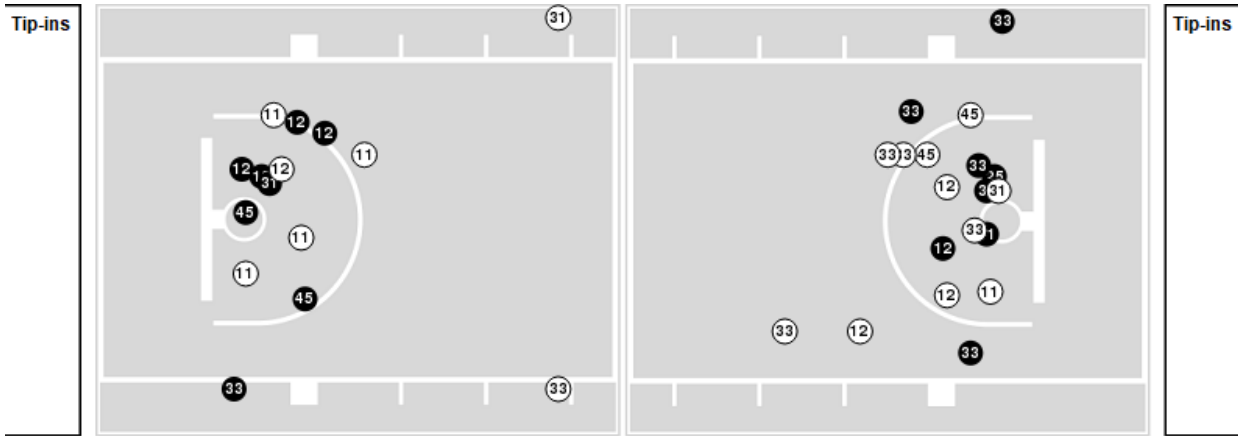

Baylor at Kansas

01/11/20 Allen Fieldhouse, Lawrence
2019-20 Men's Basketball

Officials: Kipp Kissinger, James Luckie, Tony Padilla

Players => AllFG Types=>AllResults=>All

Baylor

All Field Goals

Blow Up Chart