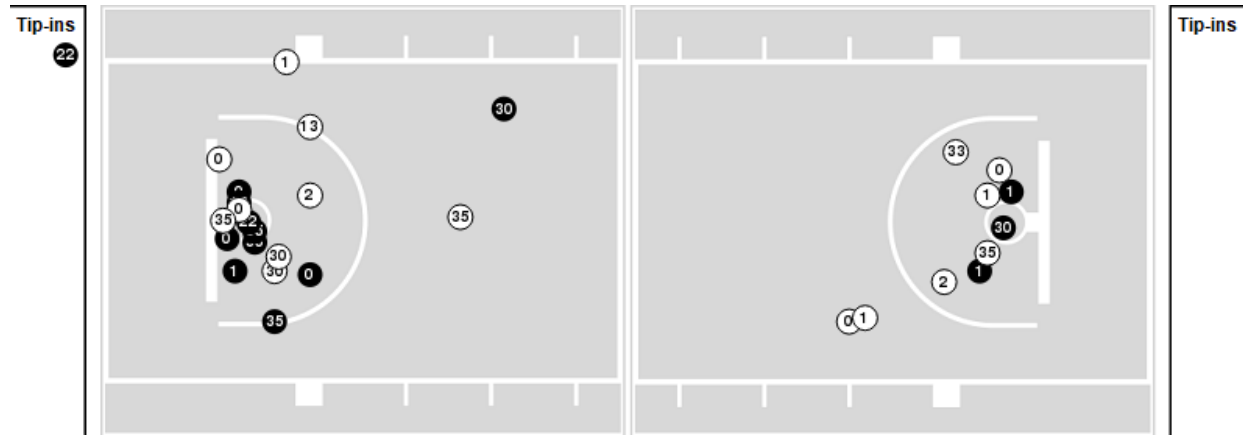

Blow Up Chart

● Made ○ Missed N - Player Number

Kansas	M/A	%
Field Goals	20/51	39
2 Points	16/36	44
3 Points	4/15	27
Free Throws	11/14	79

Kansas	M/A	%
Points in the Paint	26 (13 / 28)	46
Fast Break Points	7 (5/6)	83
Second Chance Points	12 (8/12)	67
Effective FG%	43