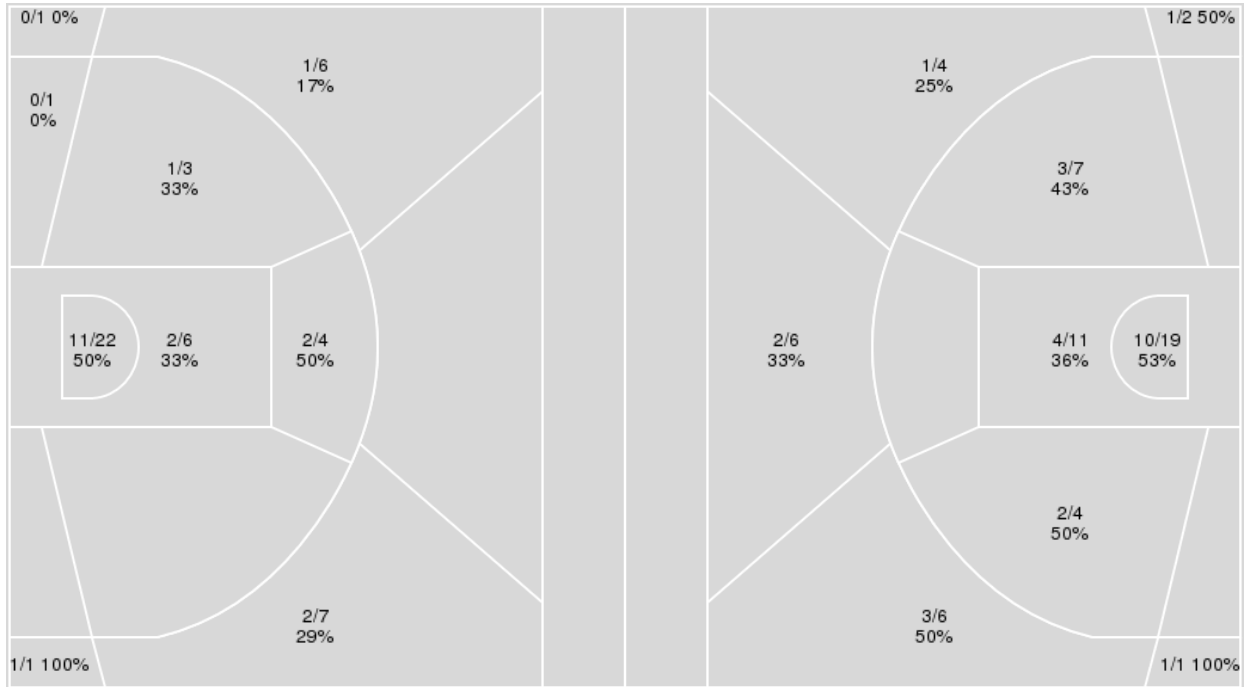

Baylor at Kansas

01/11/20 Allen Fieldhouse, Lawrence
2019-20 Men's Basketball

Game Time: 6:00 PM
Game Duration: 1:48
Attendance: 16,300

Officials: Kipp Kissinger, James Luckie, Tony Padilla

{ Players => 0, 1, 2, 3, 4, 5, 10, 12, 13, 20, 22, 30, 33, 35, 44; } FG
Types => All; Results => All;

{ Players => All; } FG Types => All; Results => All;

Kansas

Baylor

Kansas	M/A	%
Field Goals	20/51	39
2 Points	16/36	44
3 Points	4/15	27
Free Throws	11/14	79

Baylor	M/A	%
Field Goals	27/60	45
2 Points	19/41	46
3 Points	8/19	42
Free Throws	5/7	71