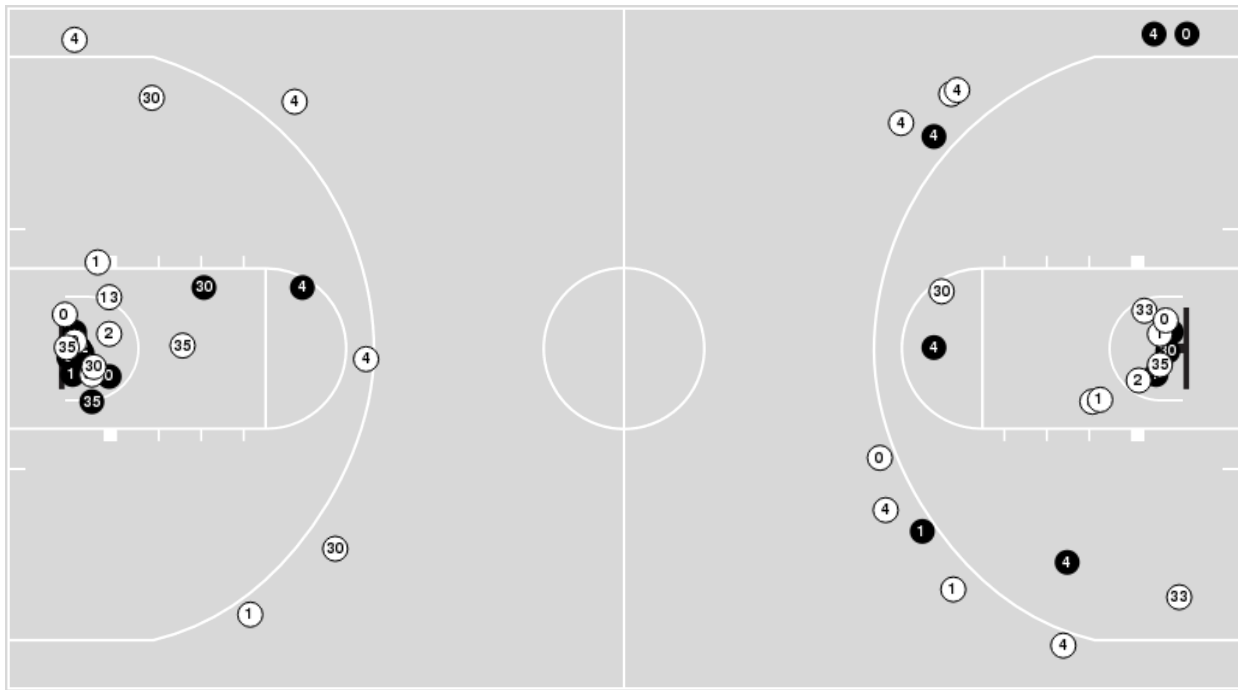

Baylor at Kansas

01/11/20 Allen Fieldhouse, Lawrence
2019-20 Men's Basketball

Game Time: 6:00 PM
Game Duration: 1:48
Attendance: 16,300

Officials: Kipp Kissinger, James Luckie, Tony Padilla

Players => 0, 1, 2, 3, 4, 5, 10, 12, 13, 20, 22, 30, 33, 35, 44 FG Types=>All Results=>All

Kansas

All Field Goals