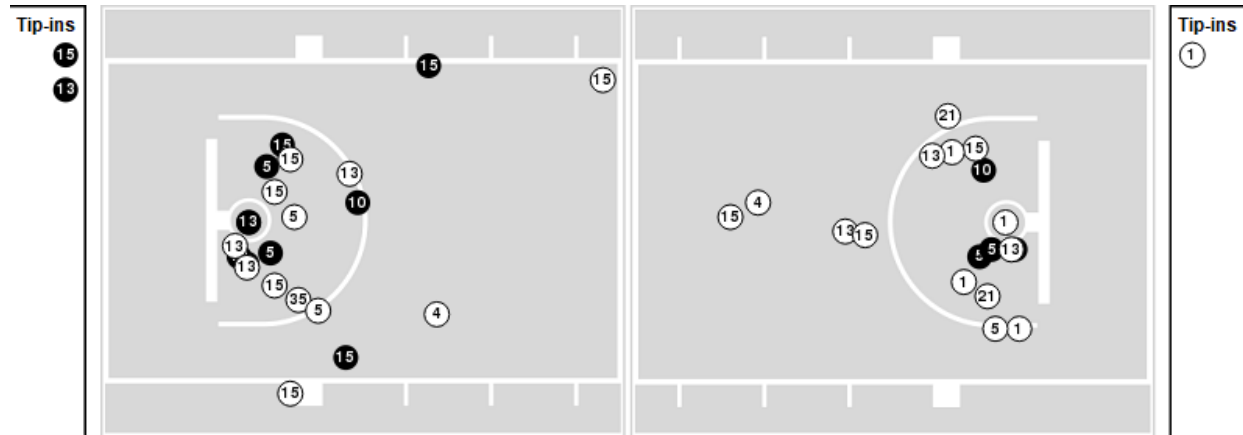

Blow Up Chart

● Made   ○ Missed   N - Player Number

Kansas	M/A	%
Field Goals	24/72	33
2 Points	17/48	35
3 Points	7/24	29
Free Throws	6/11	55

Kansas	M/A	%
Points in the Paint	26 (13 / 38)	34
Fast Break Points	3 (2/6)	33
Second Chance Points	14 (8/19)	42
Effective FG%	38