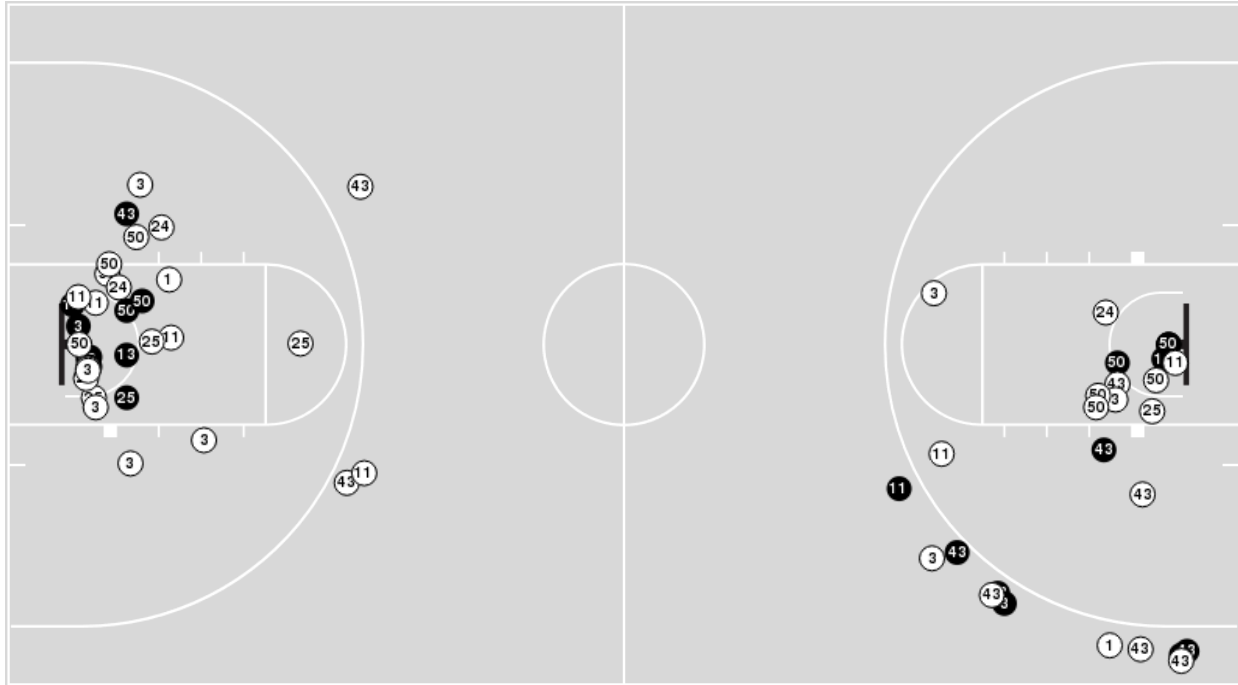

Players => 1, 2, 3, 5, 10, 11, 12, 13, 24, 25, 33, 43, 44, 50 FG Types=>AllResults=>All

Kansas St.

All Field Goals