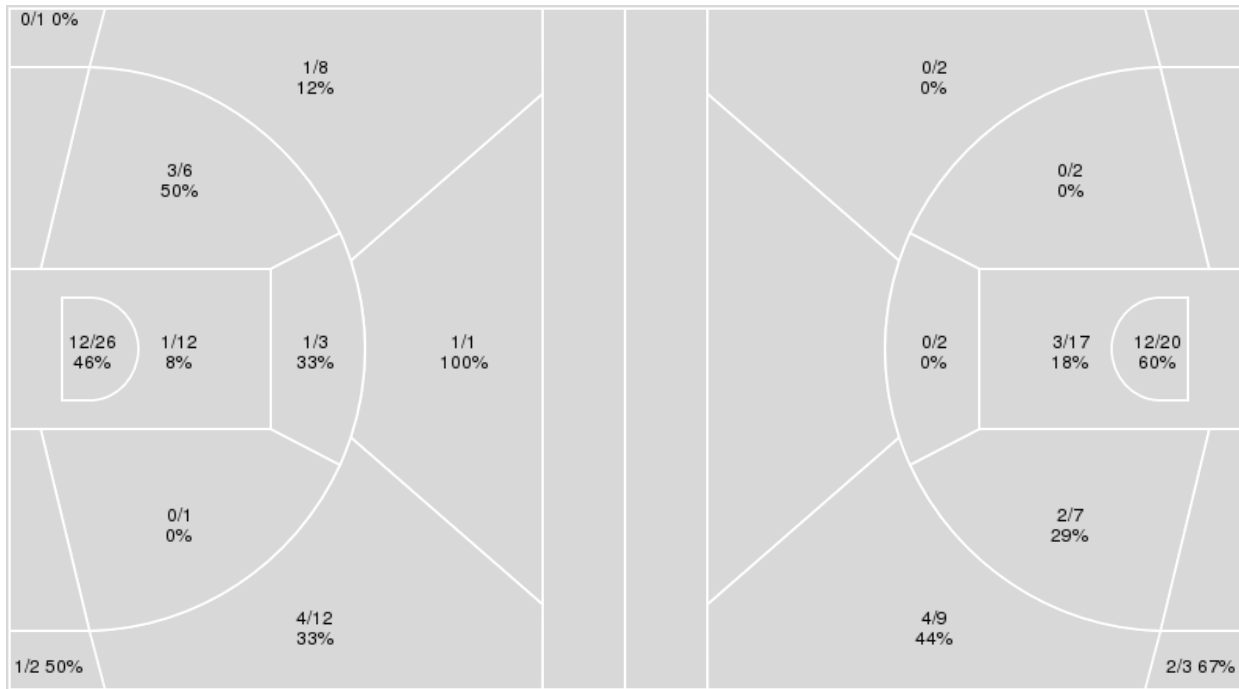

Kansas St. at Kansas

01/30/20 Allen Fieldhouse, Lawrence
2019-20 Women's Basketball

Officials: Dee Kantner, Mark Zentz, Tiara Cruse

{ Players => 1, 3, 4, 5, 10, 11, 13, 15, 21, 25, 31, 35, 45; } FG Types => All; Results => All;

{ Players => 1, 2, 3, 5, 10, 11, 12, 13, 24, 25, 33, 43, 44, 50; } FG Types => All; Results => All;

Kansas

Kansas St.

Kansas	M/A	%
Field Goals	24/72	33
2 Points	17/48	35
3 Points	7/24	29
Free Throws	6/11	55

Kansas St.	M/A	%
Field Goals	23/62	37
2 Points	17/48	35
3 Points	6/14	43
Free Throws	17/21	81