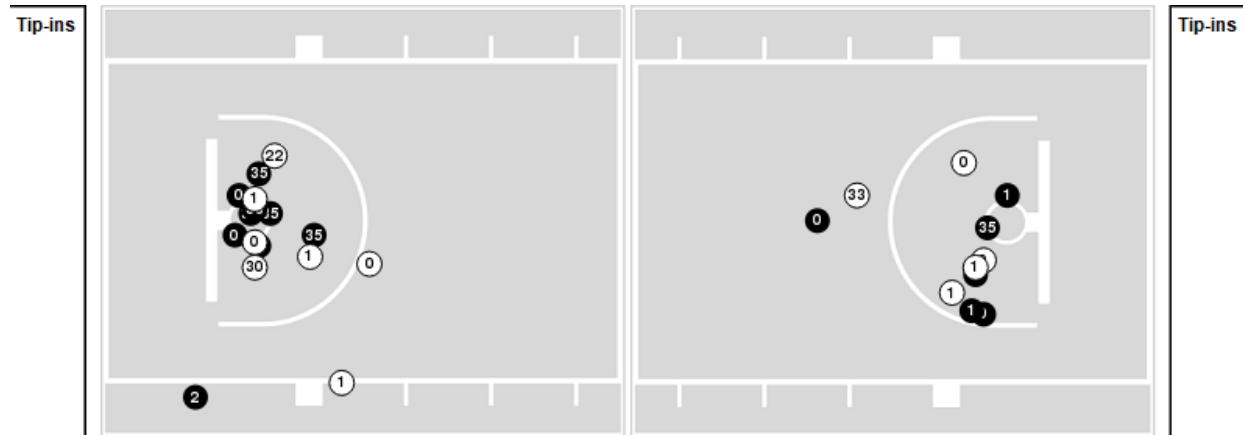

Blow Up Chart

● Made ○ Missed N - Player Number

Kansas	M/A	%
Field Goals	19/47	40
2 Points	16/30	53
3 Points	3/17	18
Free Throws	19/30	63

Kansas	M/A	%
Points in the Paint	30 (15 / 26)	58
Fast Break Points	11 (9/12)	75
Second Chance Points	4 (3/8)	38
Effective FG%	44