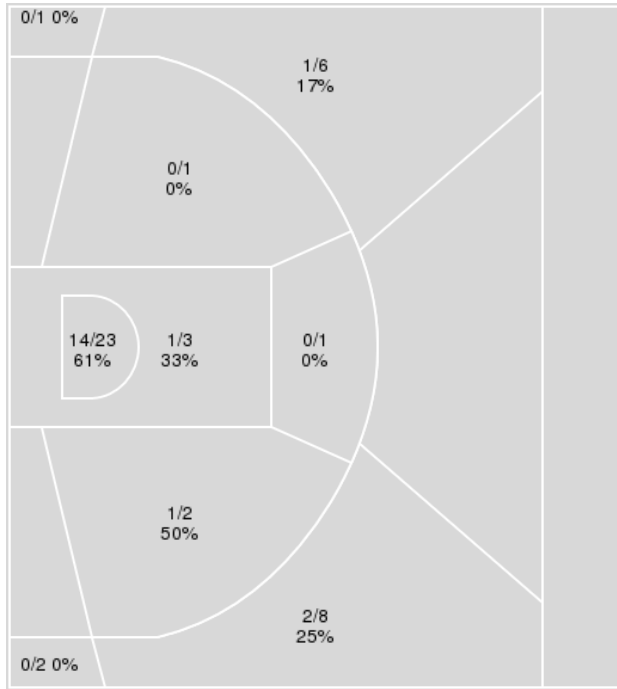

West Virginia at Kansas

01/04/20 Allen Fieldhouse, Lawrence
2019-20 Men's Basketball

Officials: Doug Sirmons, Keith Kimble, Chance Moore

{ Players => 0, 1, 2, 3, 4, 5, 10, 12, 13, 20, 22, 30, 33, 35, 44; } FG
Types => All; Results => All;

{ Players => All; } FG Types => All; Results => All;

Kansas