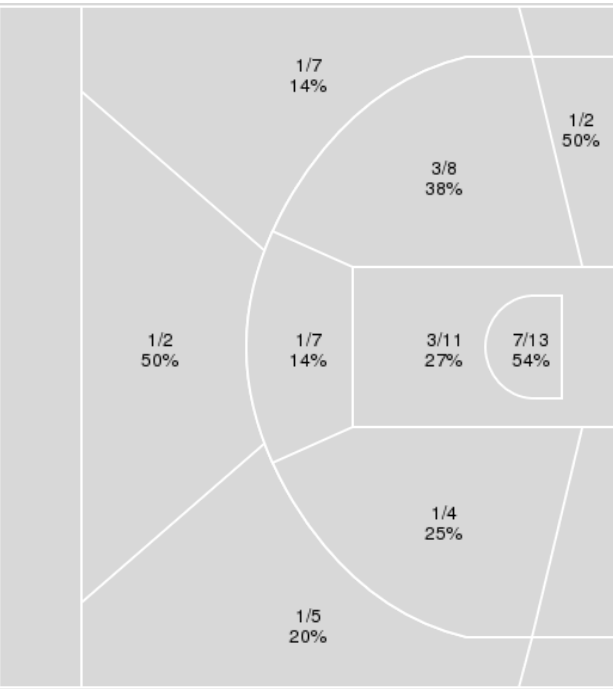

West Virginia

Kansas	M/A	%
Field Goals	19/47	40
2 Points	16/30	53
3 Points	3/17	18
Free Throws	19/30	63

West Virginia	M/A	%
Field Goals	19/59	32
2 Points	16/45	36
3 Points	3/14	21
Free Throws	12/22	55