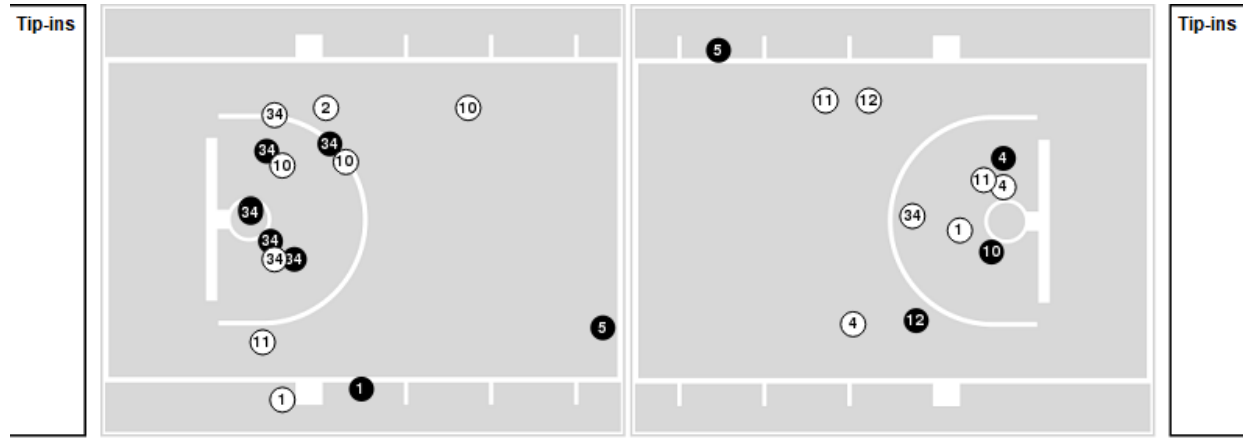

Blow Up Chart

● Made   ○ Missed   N - Player Number

West Virginia	M/A	%
Field Goals	19/59	32
2 Points	16/45	36
3 Points	3/14	21
Free Throws	12/22	55

West Virginia	M/A	%
Points in the Paint	20 (10 / 24)	42
Fast Break Points	3 (2/3)	67
Second Chance Points	15 (10/21)	48
Effective FG%	35