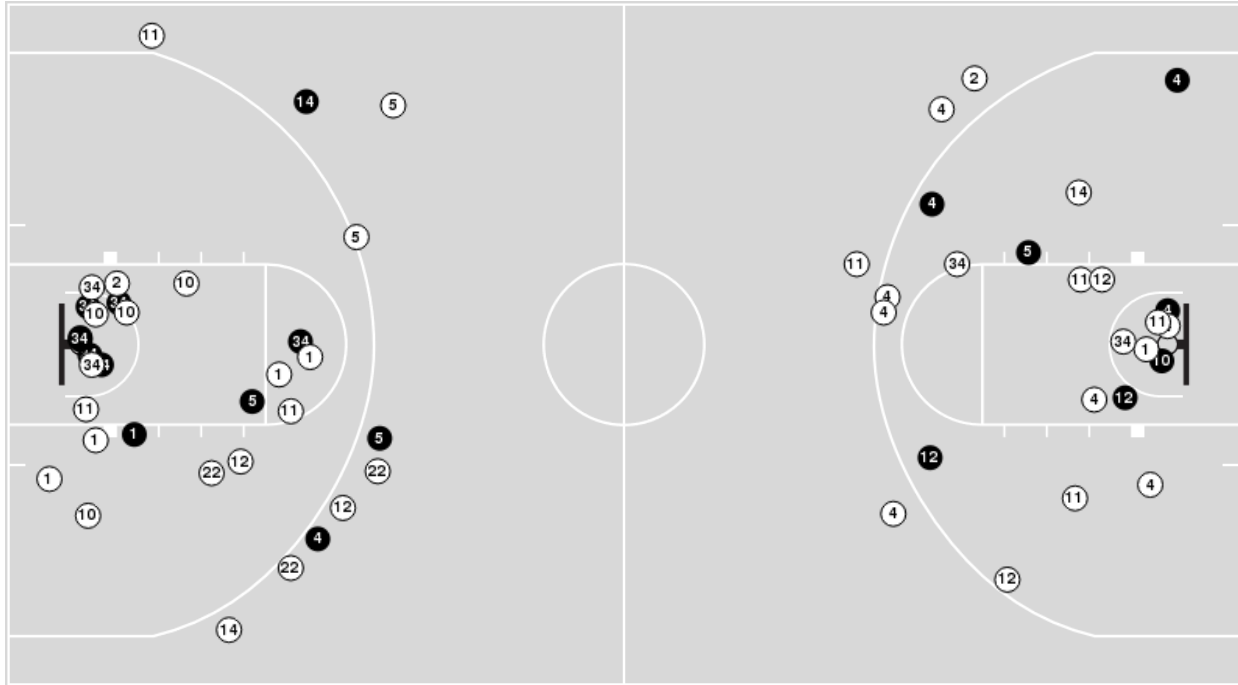

Players => AllFG Types=>AllResults=>All
West Virginia

All Field Goals