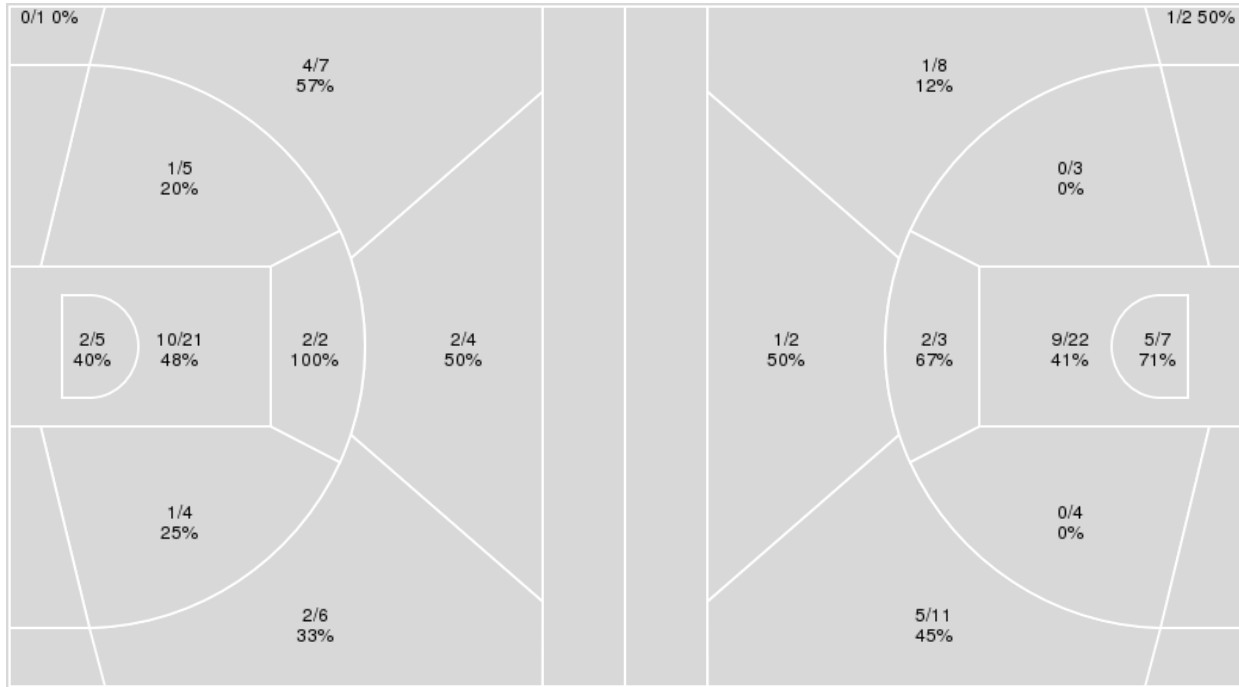

Kansas at TCU

01/12/20 Ed and Rae Schollmaier Arena, Fort Worth
2019-20 Women's Basketball

Game Time: 8:00 PM
Game Duration: 1:48
Attendance: 2,590

Officials: Brenda Pantoja, Bill Larence, Chaney Muench

{ Players => All; } FG Types => All; Results => All;

{ Players => All; } FG Types => All; Results => All;

TCU

Kansas

TCU	M/A	%
Field Goals	24/55	44
2 Points	16/37	43
3 Points	8/18	44
Free Throws	17/22	77

Kansas	M/A	%
Field Goals	24/62	39
2 Points	16/39	41
3 Points	8/23	35
Free Throws	3/8	38