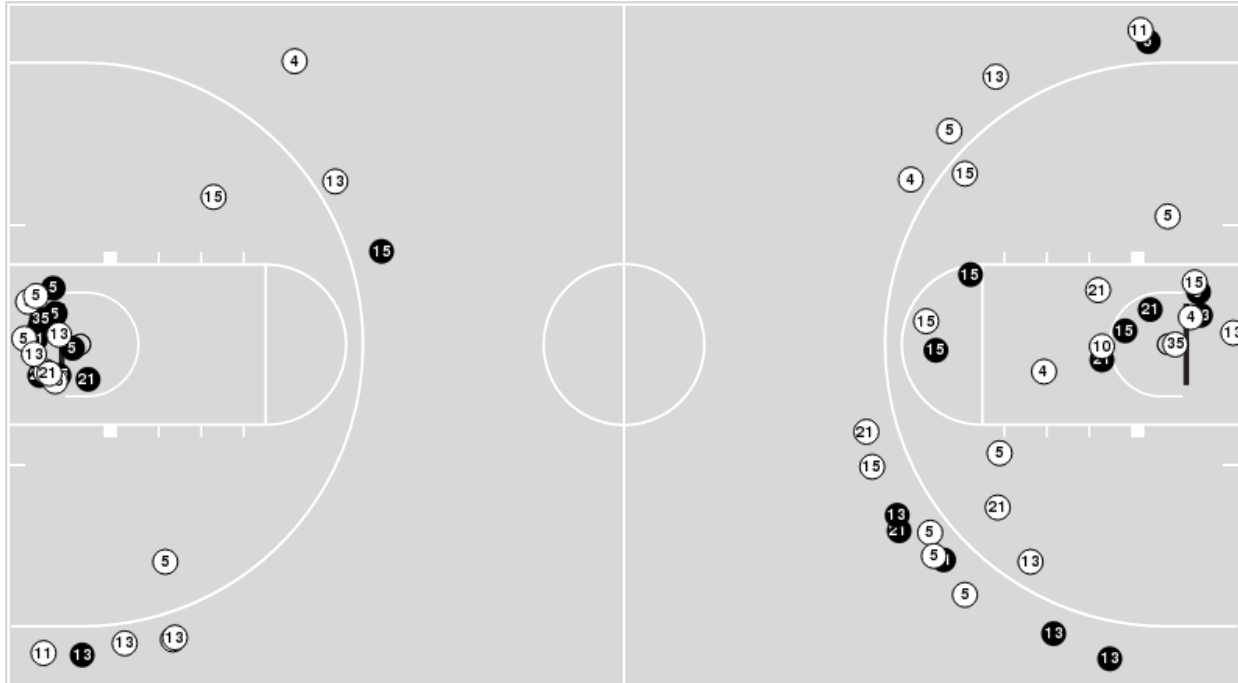

Kansas at TCU

Players => AllFG Types=>AllResults=>All

Kansas

All Field Goals