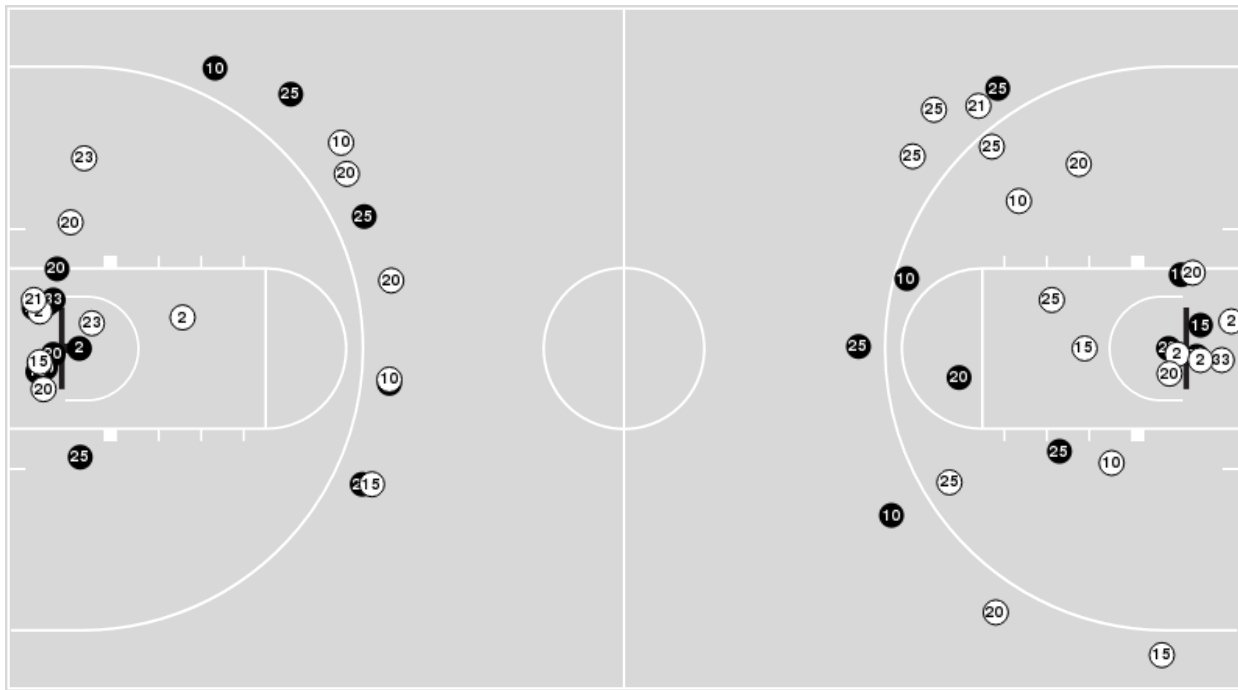

Game Time: 8:00 PM
Game Duration: 1:48
Attendance: 2,590

Officials: Brenda Pantoja, Bill Larence, Chaney Muench

Players => AllFG Types=>AllResults=>All

TCU

All Field Goals

Blow Up Chart

● Made ○ Missed N - Player Number