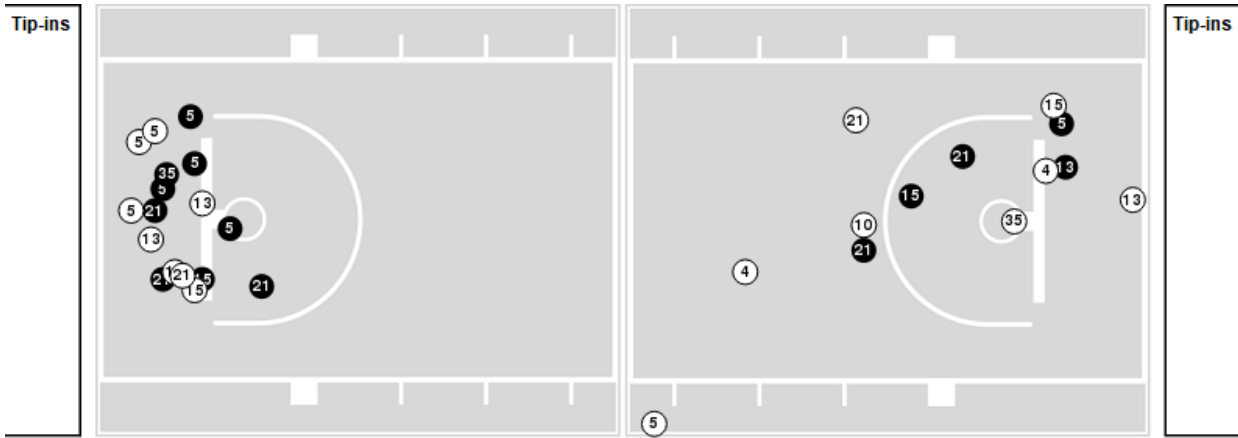

Blow Up Chart

● Made   ○ Missed   N - Player Number

Kansas	M/A	%
Field Goals	24/62	39
2 Points	16/39	41
3 Points	8/23	35
Free Throws	3/8	38

Kansas	M/A	%
Points in the Paint	28 (14 / 29)	48
Fast Break Points	6 (2/2)	100
Second Chance Points	3 (1/7)	14
Effective FG%	45