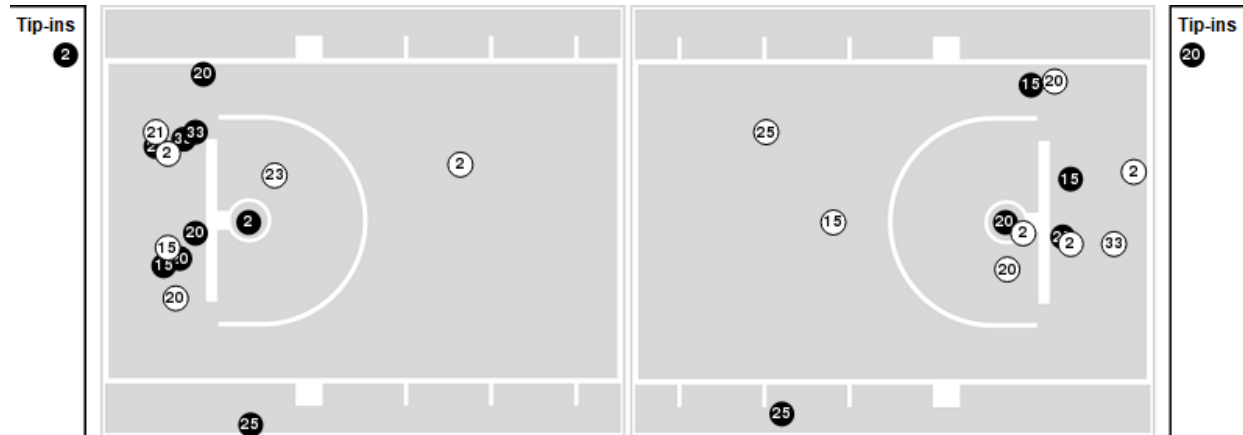

Game Time: 8:00 PM
Game Duration: 1:48
Attendance: 2,590

Officials: Brenda Pantoja, Bill Larence, Chaney Muench

Players => AllFG Types=>AllResults=>All

TCU

All Field Goals

Blow Up Chart

● Made ○ Missed N - Player Number