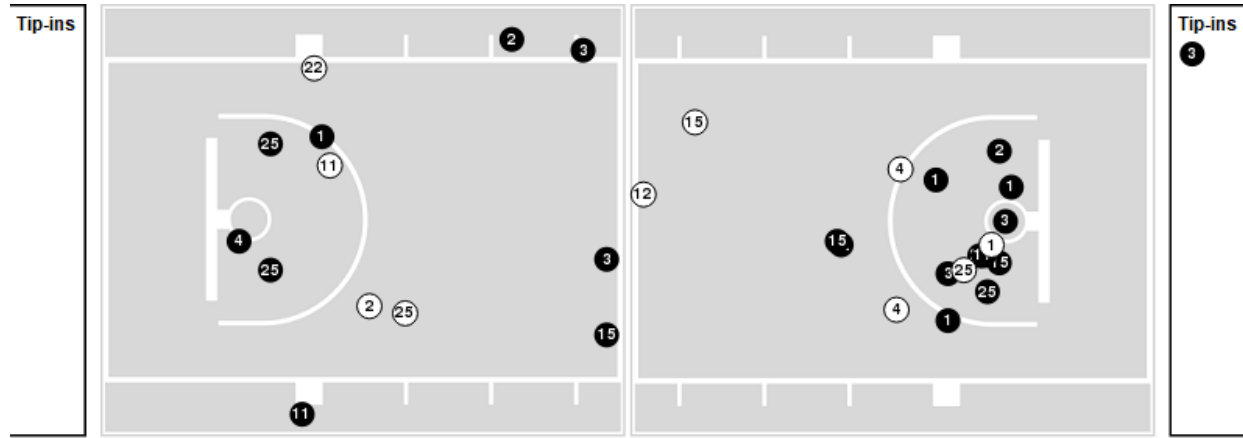

Blow Up Chart

● Made ○ Missed N - Player Number

Baylor	M/A	%
Field Goals	33/63	52
2 Points	25/42	60
3 Points	8/21	38
Free Throws	16/28	57

Baylor	M/A	%
Points in the Paint	36 (18 / 27)	67
Fast Break Points	13 (10/13)	77
Second Chance Points	20 (12/20)	60
Effective FG%	59