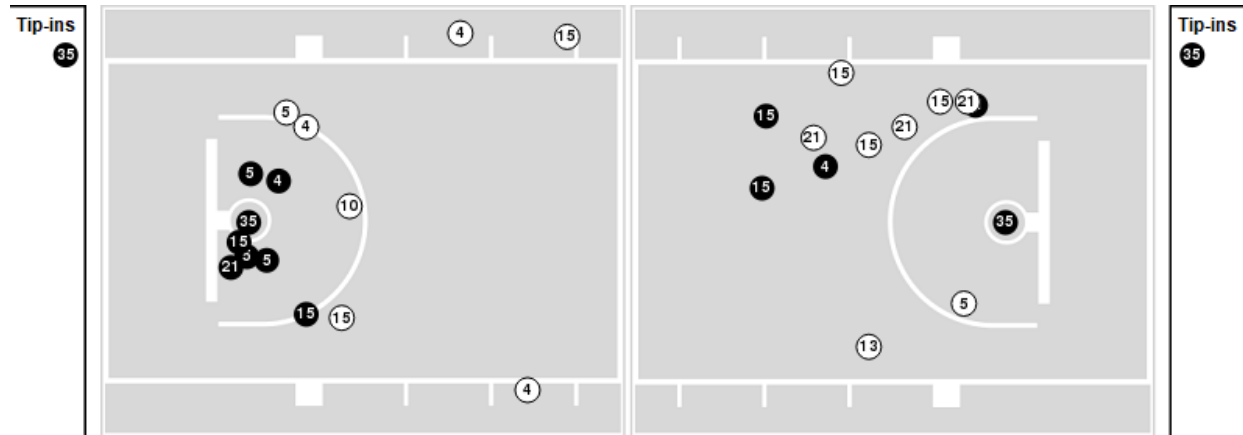

Blow Up Chart

● Made   ○ Missed   N - Player Number

Kansas	M/A	%
Field Goals	18/51	35
2 Points	16/34	47
3 Points	2/17	12
Free Throws	9/13	69

Kansas	M/A	%
Points in the Paint	26 (13 / 25)	52
Fast Break Points	7 (5/6)	83
Second Chance Points	6 (3/5)	60
Effective FG%	37