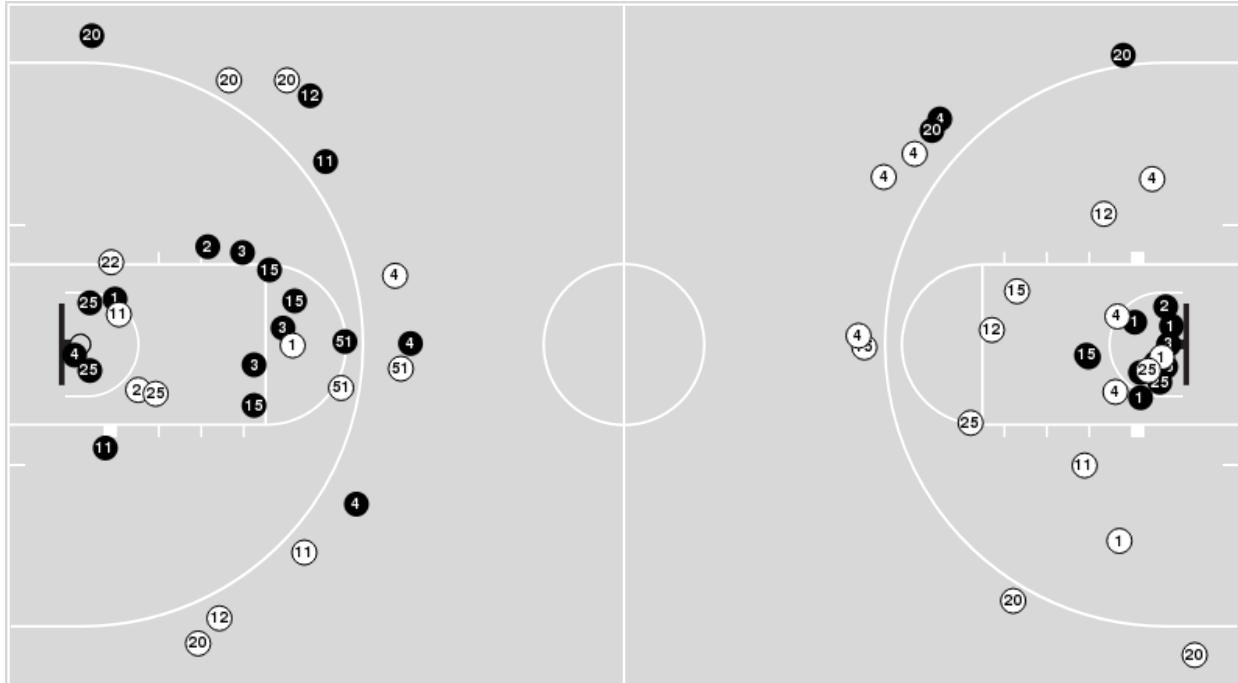

Baylor at Kansas

01/16/20 Allen Fieldhouse, Lawrence
2019-20 Women's Basketball

Game Time: 1:00 AM
Game Duration: 1:47
Attendance: 1,500

Officials: Mark Zentz, Lisa Jones, Saif Esho

Players => AllFG Types=>AllResults=>All

Baylor

All Field Goals