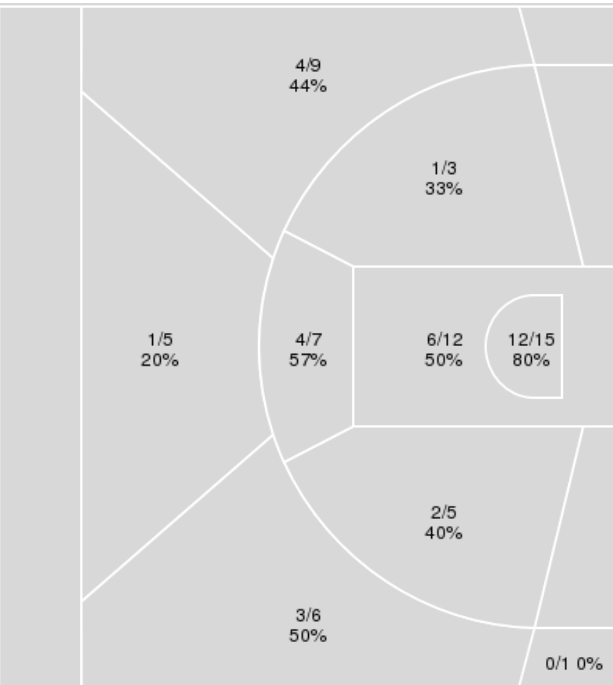

Baylor

Kansas	M/A	%
Field Goals	18/51	35
2 Points	16/34	47
3 Points	2/17	12
Free Throws	9/13	69

Baylor	M/A	%
Field Goals	33/63	52
2 Points	25/42	60
3 Points	8/21	38
Free Throws	16/28	57