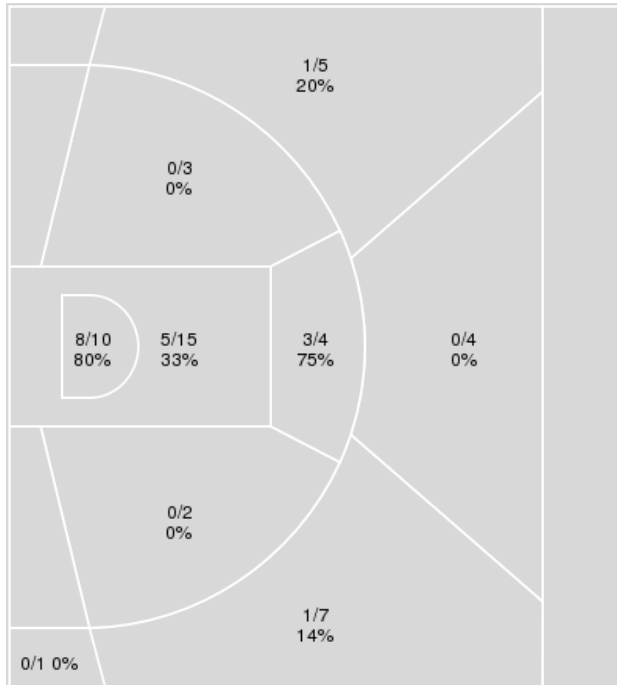

Baylor at Kansas

01/16/20 Allen Fieldhouse, Lawrence
2019-20 Women's Basketball

Game Time: 1:00 AM
Game Duration: 1:47
Attendance: 1,500

Officials: Mark Zentz, Lisa Jones, Saif Esho

{ Players => All; } FG Types => All; Results => All;

{ Players => All; } FG Types => All; Results => All;

Kansas