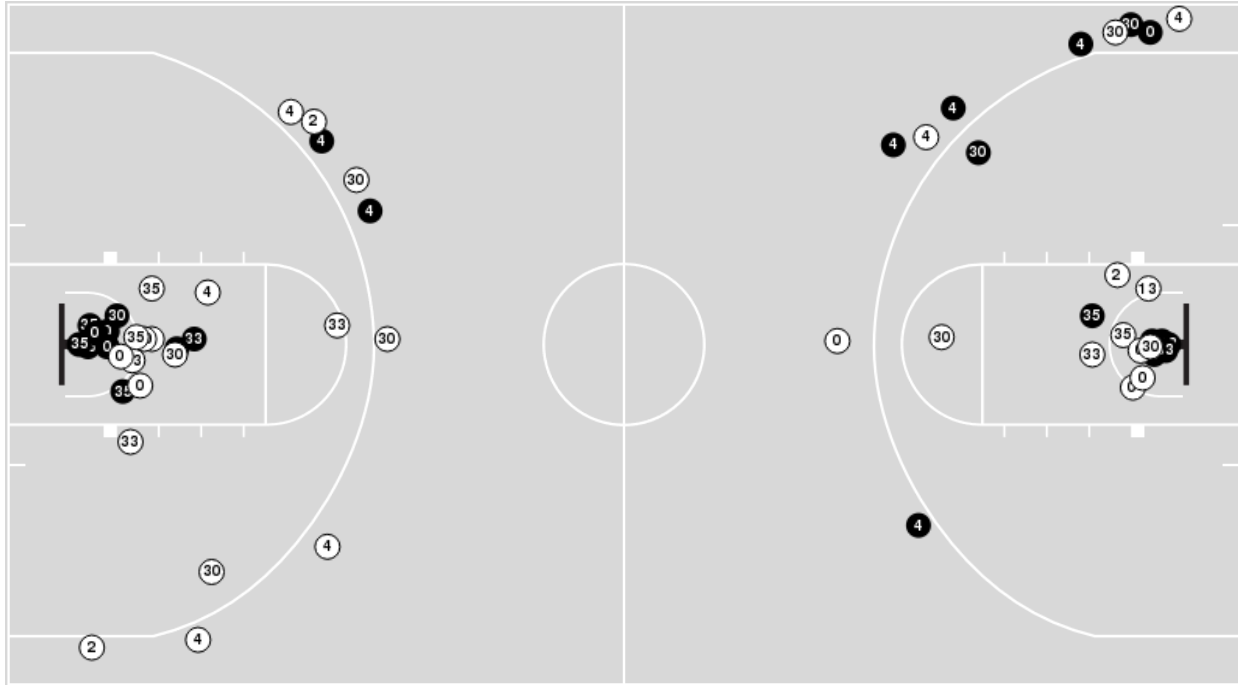

**Kansas at Oklahoma**

01/15/20 Lloyd Noble Center, Norman  
2019-20 Men's Basketball

Officials: Gary Maxwell, Kelly Self, Chris Rastatter

Players => AllFG Types=>AllResults=>All

**Kansas**

**All Field Goals**