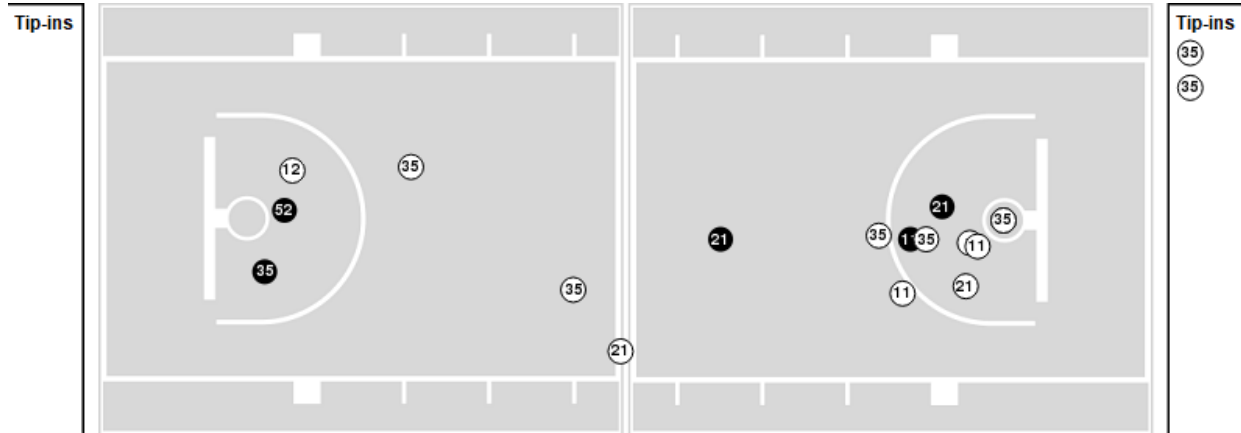

Blow Up Chart

N Made   **O** Missed   N - Player Number

Oklahoma	M/A	%
Field Goals	19/62	31
2 Points	11/33	33
3 Points	8/29	28
Free Throws	6/9	67

Oklahoma	M/A	%
Points in the Paint	10 (5 / 17)	29
Fast Break Points	13 (7/8)	88
Second Chance Points	4 (2/7)	29
Effective FG%	37