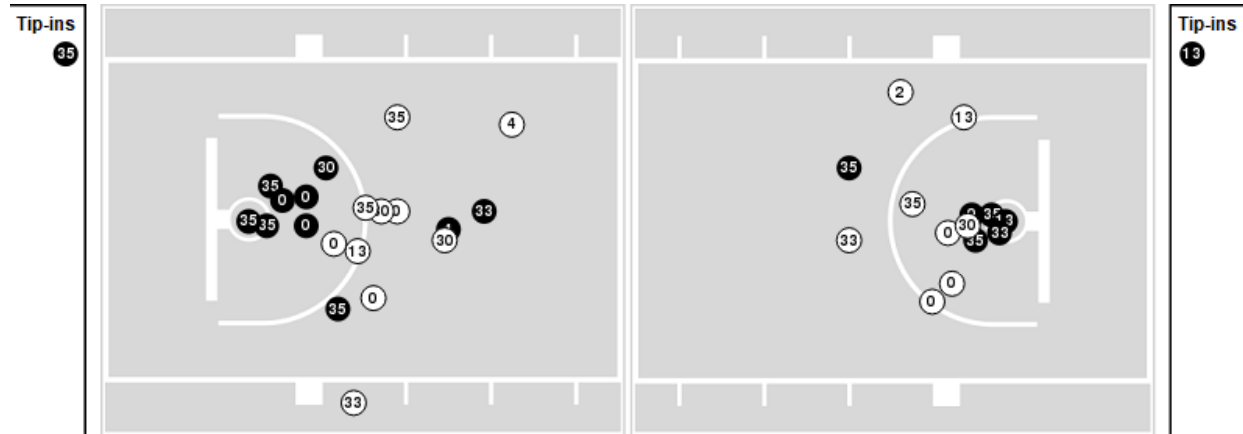

Blow Up Chart

● Made   ○ Missed   N - Player Number

Kansas	M/A	%
Field Goals	25/57	44
2 Points	17/38	45
3 Points	8/19	42
Free Throws	8/14	57

Kansas	M/A	%
Points in the Paint	32 (16 / 33)	48
Fast Break Points	1 (1/2)	50
Second Chance Points	16 (8/10)	80
Effective FG%	51