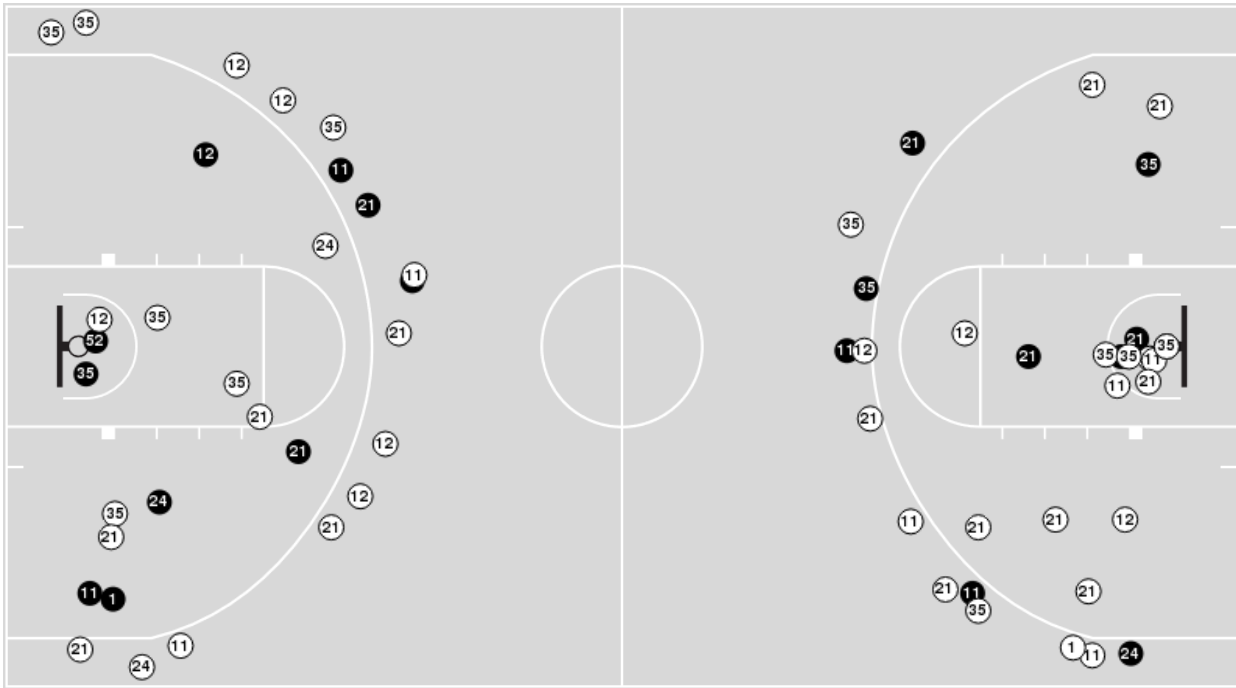

**Kansas at Oklahoma**

01/15/20 Lloyd Noble Center, Norman  
2019-20 Men's Basketball

Officials: Gary Maxwell, Kelly Self, Chris Rastatter

Players => AllFG Types=>AllResults=>All

**Oklahoma**

**All Field Goals**