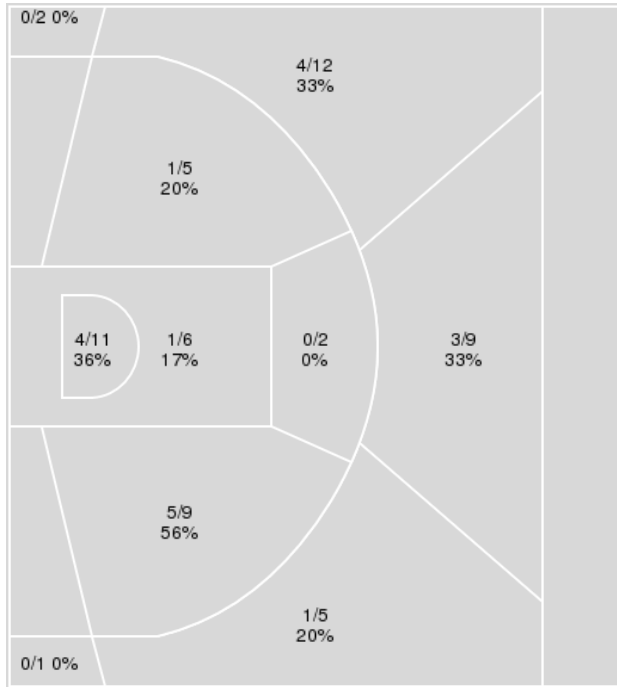

Kansas at Oklahoma

01/15/20 Lloyd Noble Center, Norman
2019-20 Men's Basketball

Officials: Gary Maxwell, Kelly Self, Chris Rastatter

{ Players => All; } FG Types => All; Results => All;

{ Players => All; } FG Types => All; Results => All;

Oklahoma