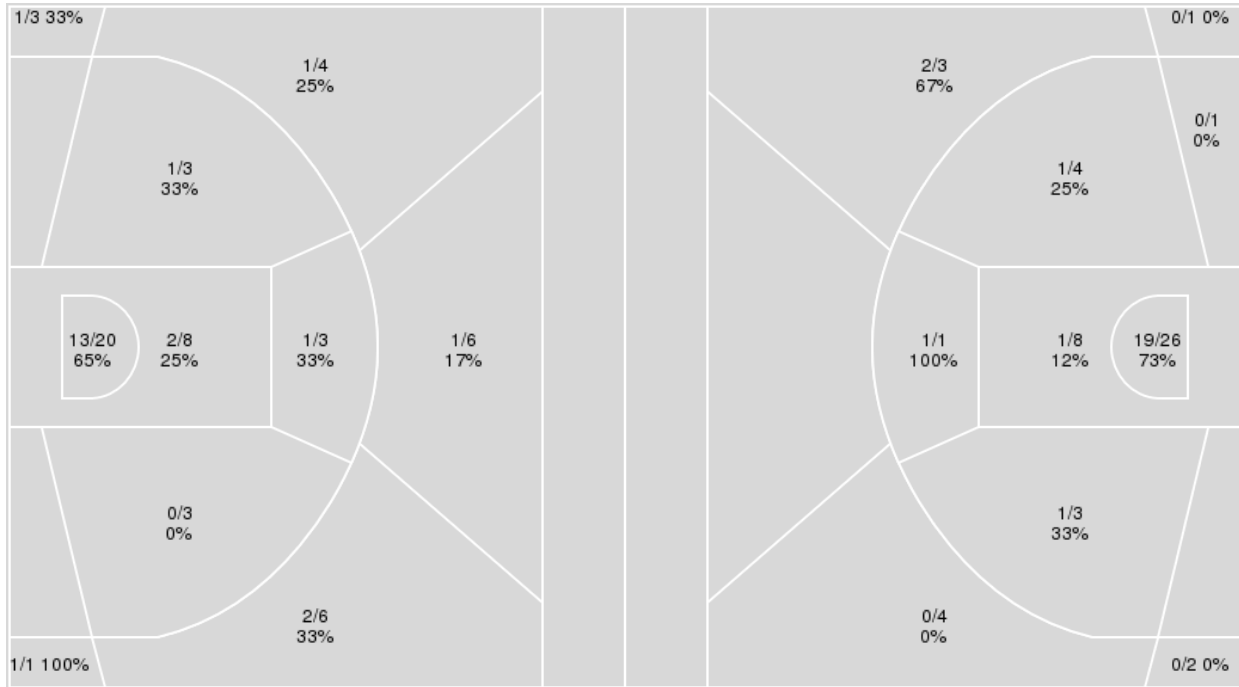

Kansas at Texas

01/18/20 Frank Erwin Center, Austin, TX
2019-20 Men's Basketball

Officials: Ray Natili, Roger Ayers, Brook Wells

{ Players => All; } FG Types => All; Results => All;

{ Players => 0, 1, 2, 3, 4, 5, 10, 12, 13, 20, 22, 30, 33, 35, 44; } FG
Types => All; Results => All;

Texas

Kansas

Texas	M/A	%
Field Goals	23/57	40
2 Points	17/37	46
3 Points	6/20	30
Free Throws	5/9	56

Kansas	M/A	%
Field Goals	25/53	47
2 Points	23/43	53
3 Points	2/10	20
Free Throws	14/21	67