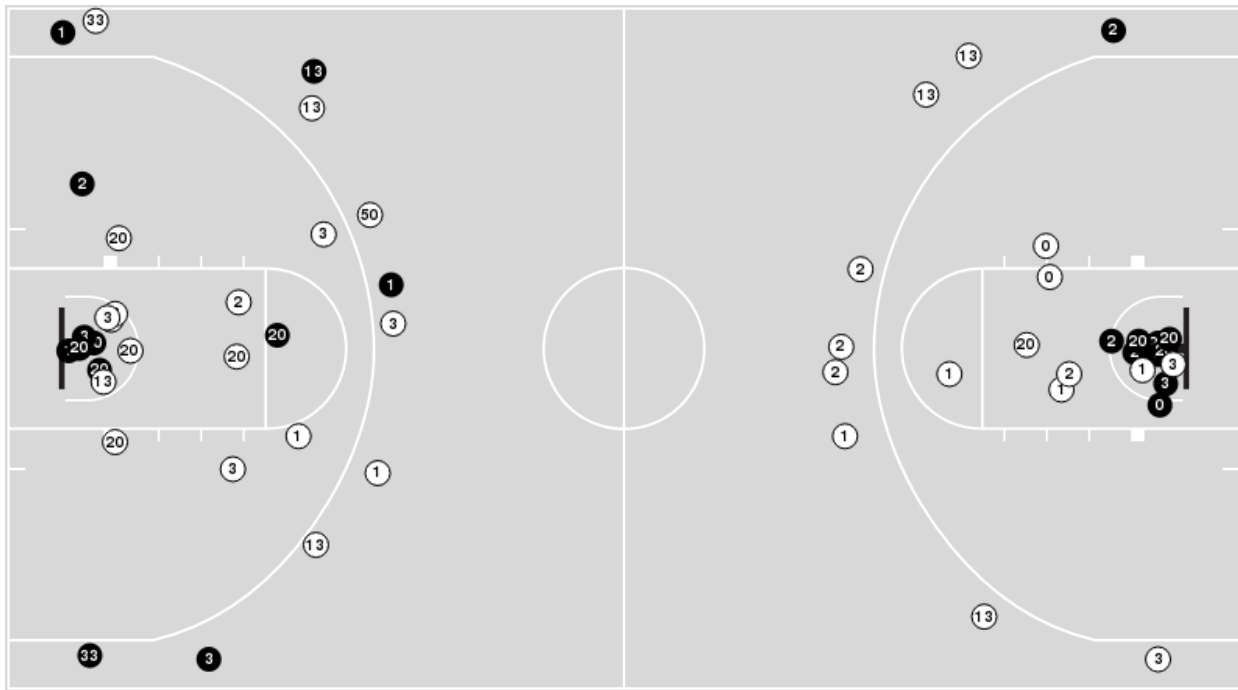

Blow Up Chart

● Made ○ Missed N - Player Number

Texas	M/A	%
Field Goals	23/57	40
2 Points	17/37	46
3 Points	6/20	30
Free Throws	5/9	56

Texas	M/A	%
Points in the Paint	30 (15 / 28)	54
Fast Break Points	10 (5/6)	83
Second Chance Points	8 (4/6)	67
Effective FG%	46	