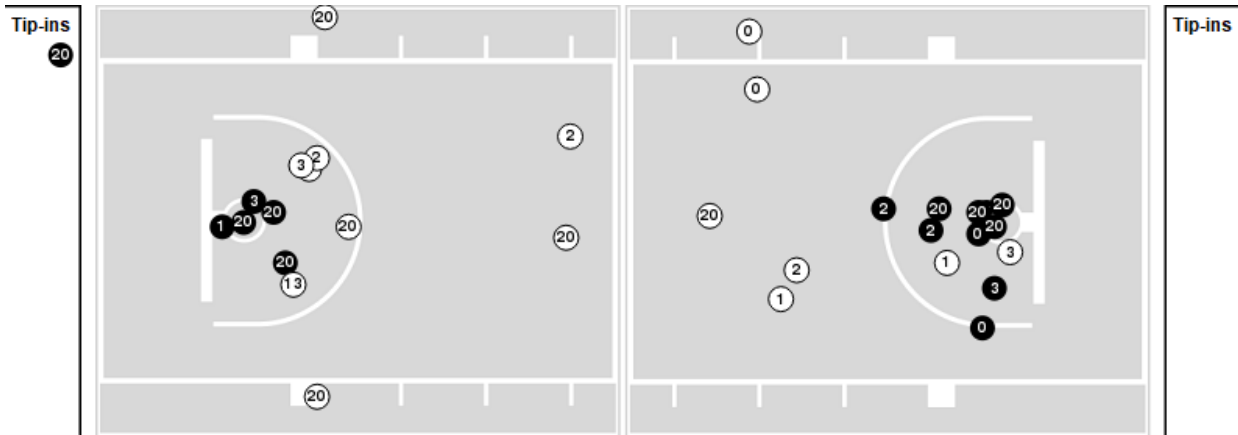

Blow Up Chart

● Made ○ Missed N - Player Number

Texas	M/A	%
Field Goals	23/57	40
2 Points	17/37	46
3 Points	6/20	30
Free Throws	5/9	56

Texas	M/A	%
Points in the Paint	30 (15 / 28)	54
Fast Break Points	10 (5/6)	83
Second Chance Points	8 (4/6)	67
Effective FG%	46	