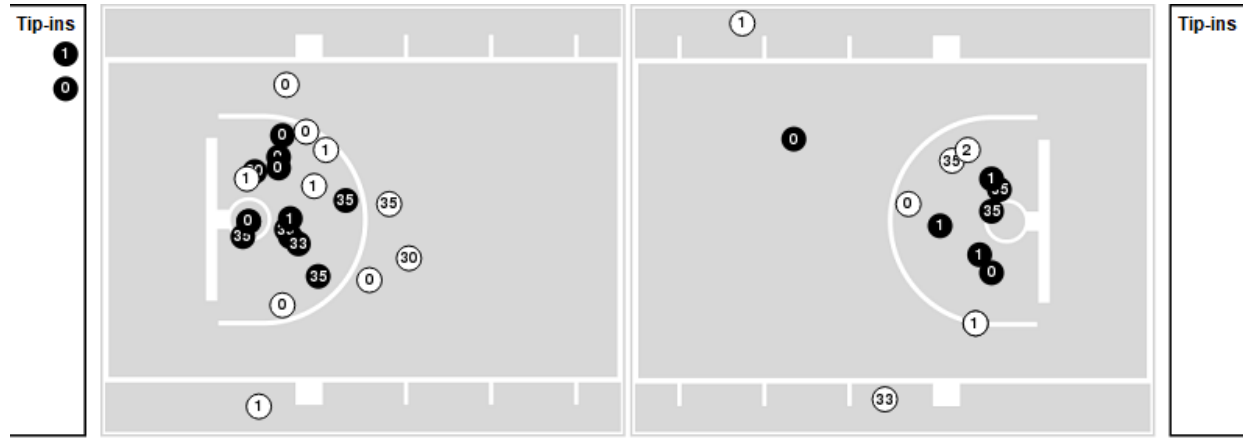

Blow Up Chart

● Made ○ Missed N - Player Number

Kansas	M/A	%
Field Goals	25/53	47
2 Points	23/43	53
3 Points	2/10	20
Free Throws	14/21	67

Kansas	M/A	%
Points in the Paint	40 (20 / 34)	59
Fast Break Points	15 (11/12)	92
Second Chance Points	13 (8/13)	62
Effective FG%	49