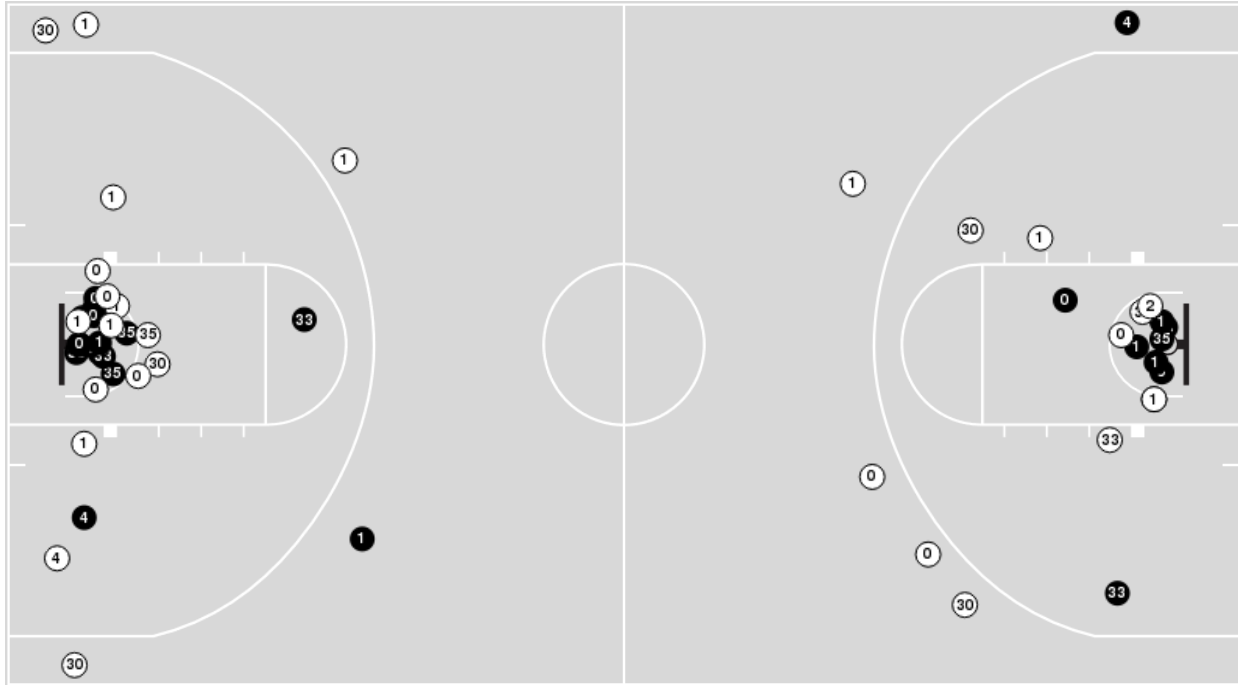

Kansas at Texas

Players => 0, 1, 2, 3, 4, 5, 10, 12, 13, 20, 22, 30, 33, 35, 44 FG Types=>All Results=>All

Kansas

All Field Goals