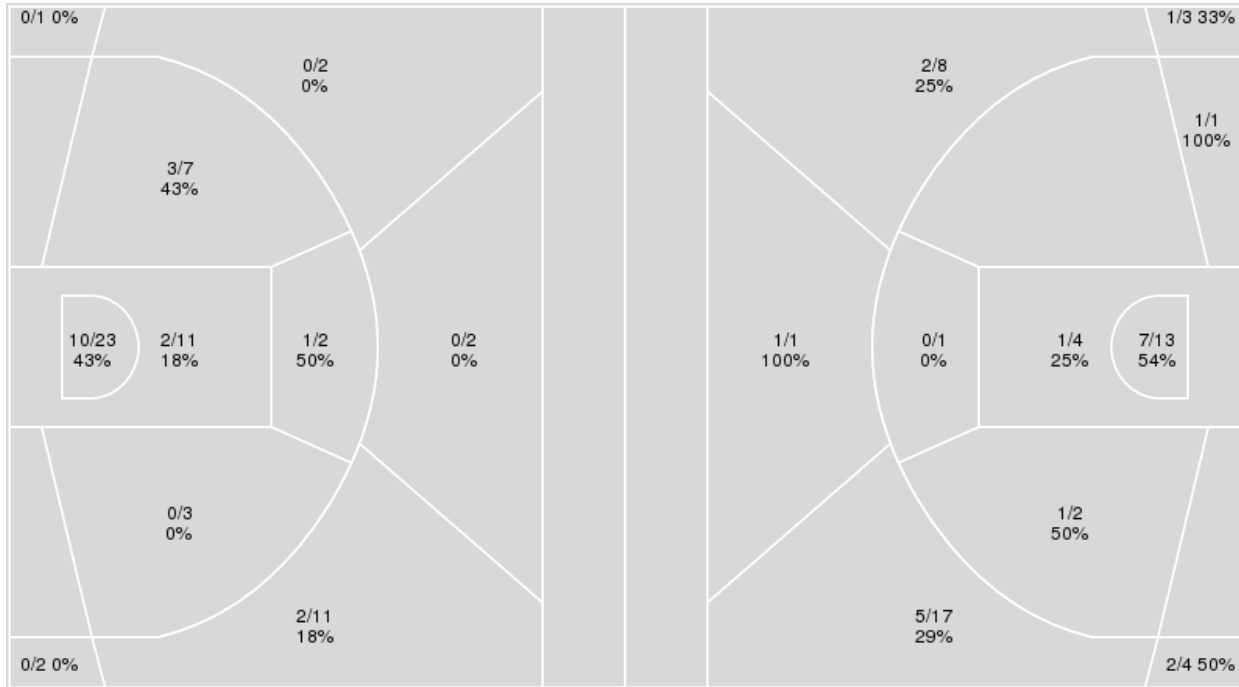

Kansas at Oklahoma St.

01/28/20 Gallagher-Iba Arena, Stillwater
2019-20 Cowboy Basketball

Officials: Joe DeRosa, Rick Crawford, James Breeding

{ Players => 00, 1, 2, 4, 12, 13, 14, 20, 21, 22, 31, 33, 35, 54, 05; } FG
Types => All; Results => All;

{ Players => 00, 1, 2, 3, 4, 5, 10, 12, 13, 20, 22, 30, 33, 35, 44; } FG
Types => All; Results => All;

Oklahoma St.

Kansas

Oklahoma St.	M/A	%
Field Goals	18/64	28
2 Points	16/46	35
3 Points	2/18	11
Free Throws	12/16	75

Kansas	M/A	%
Field Goals	21/54	39
2 Points	10/21	48
3 Points	11/33	33
Free Throws	12/15	80