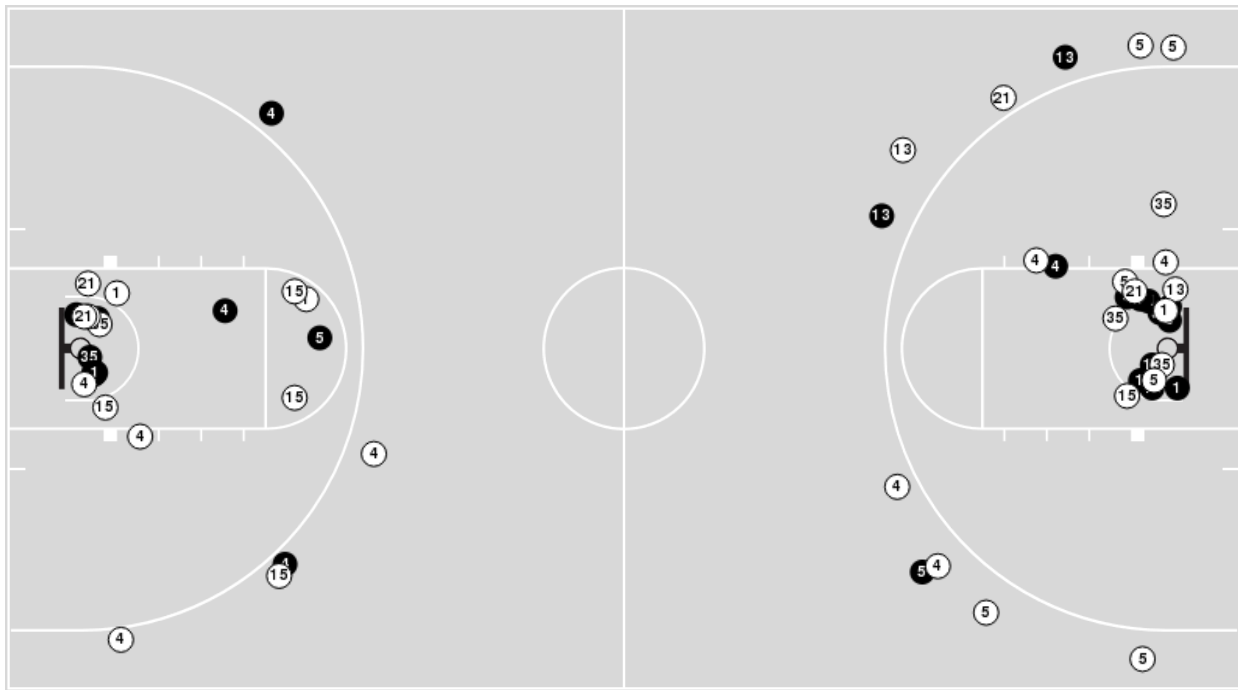

Officials: Dee Kantner, Beverly Roberts, Cameron Inouye

Players => AllFG Types=>AllResults=>All

Kansas

All Field Goals