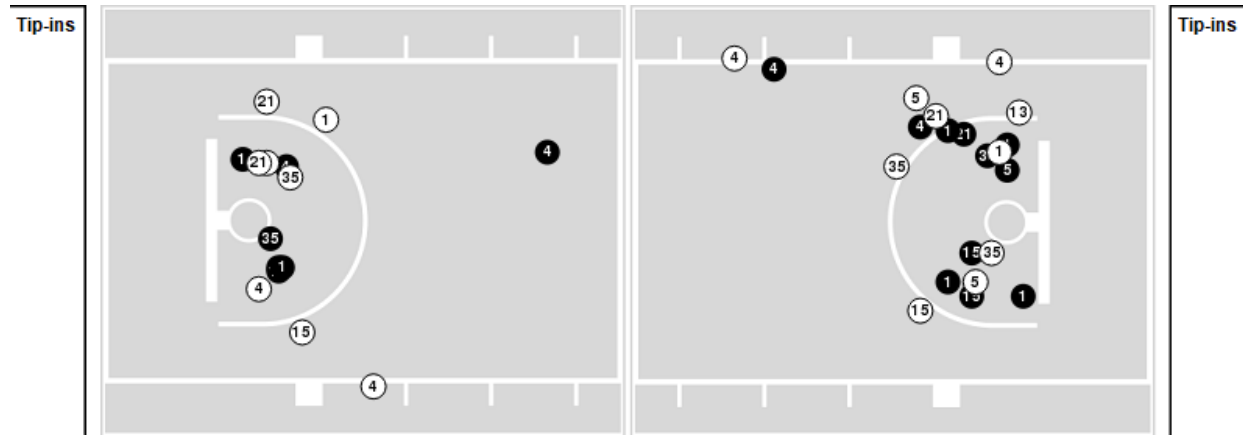

Blow Up Chart

● Made ○ Missed N - Player Number

Kansas	M/A	%
Field Goals	24/57	42
2 Points	19/41	46
3 Points	5/16	31
Free Throws	14/19	74

Kansas	M/A	%
Points in the Paint	34 (17 / 32)	53
Fast Break Points	12 (7/7)	100
Second Chance Points	4 (2/10)	20
Effective FG%	46