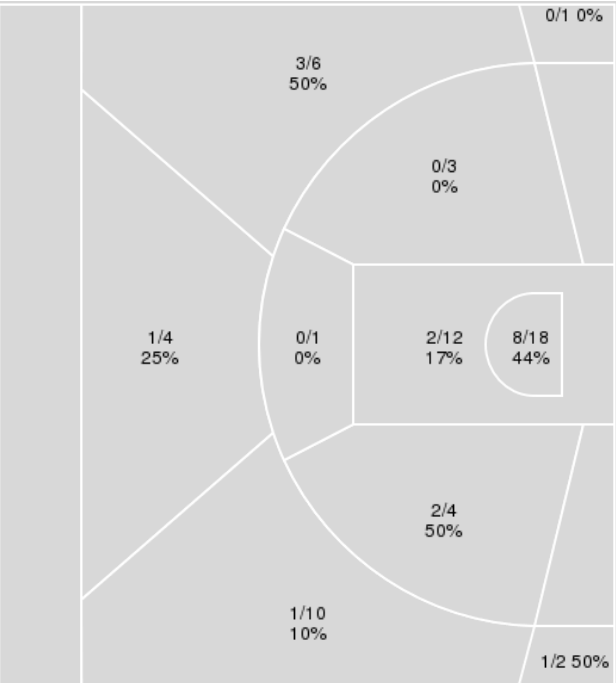

Texas Tech

Kansas	M/A	%
Field Goals	24/57	42
2 Points	19/41	46
3 Points	5/16	31
Free Throws	14/19	74

Texas Tech	M/A	%
Field Goals	18/61	30
2 Points	12/38	32
3 Points	6/23	26
Free Throws	8/8	100