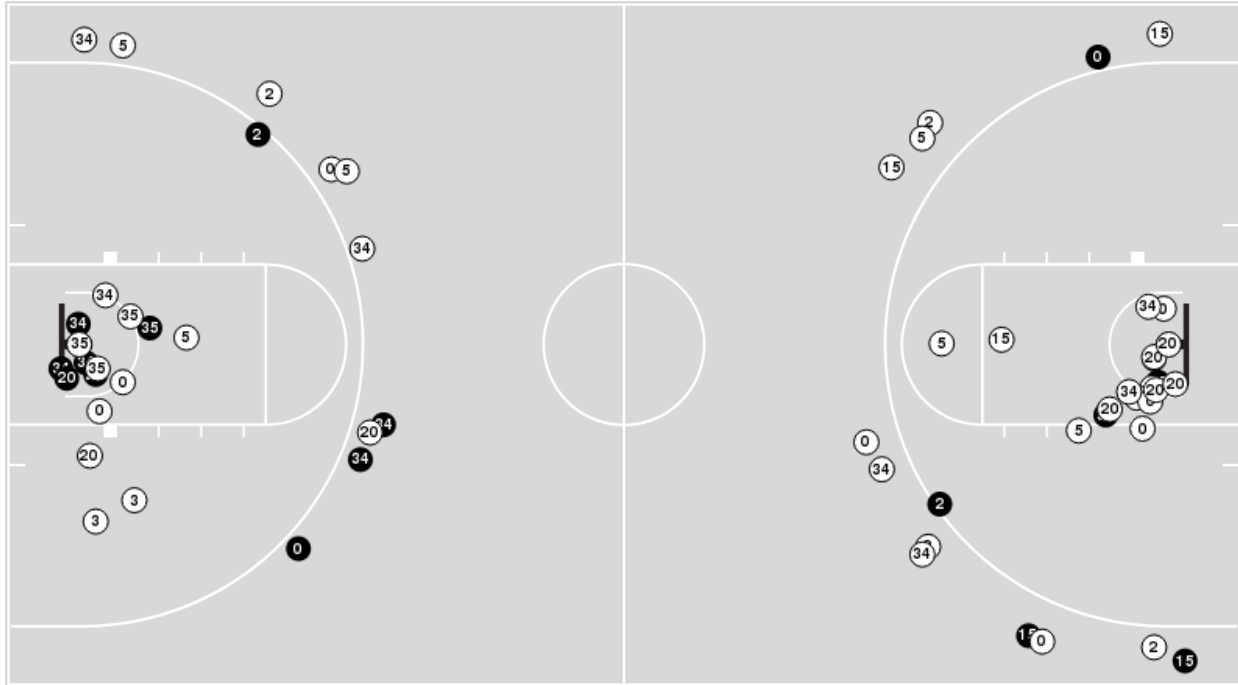

Players => AllFG Types=>AllResults=>All
Texas Tech

All Field Goals