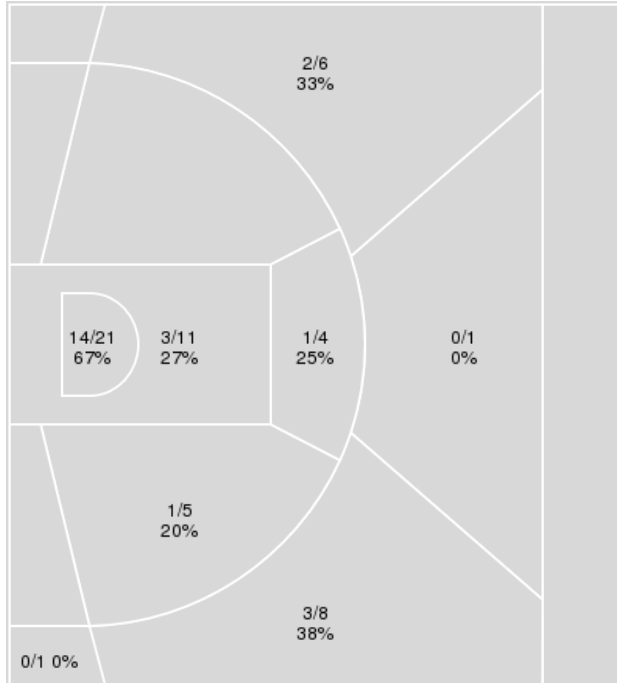

Texas Tech at Kansas

01/18/20 Allen Fieldhouse, Lawrence
2019-20 Women's Basketball

Officials: Dee Kantner, Beverly Roberts, Cameron Inouye

{ Players => All; } FG Types => All; Results => All;

{ Players => All; } FG Types => All; Results => All;

Kansas