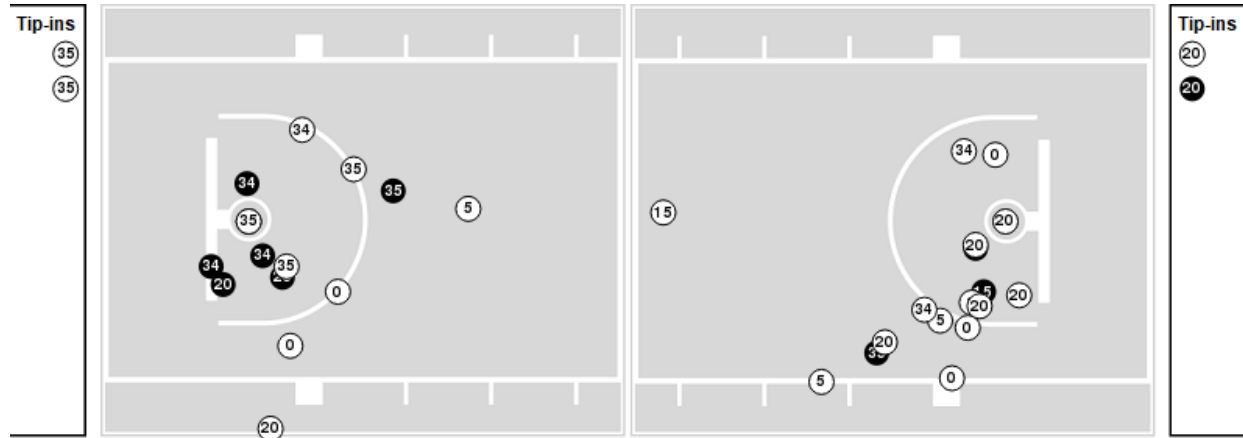

Blow Up Chart

● Made   ○ Missed   N - Player Number

Texas Tech	M/A	%
Field Goals	18/61	30
2 Points	12/38	32
3 Points	6/23	26
Free Throws	8/8	100

Texas Tech	M/A	%
Points in the Paint	20 (10 / 30)	33
Fast Break Points	5 (2/2)	100
Second Chance Points	4 (2/10)	20
Effective FG%	34