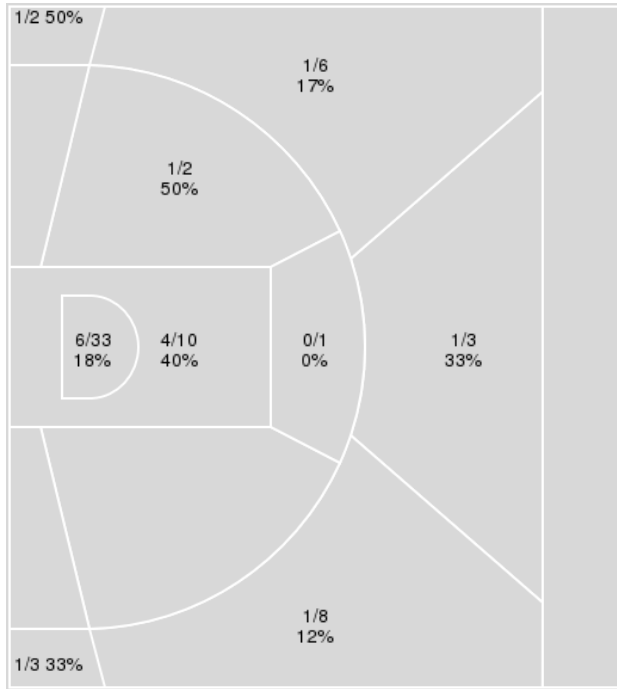

West Virginia at Kansas

01/09/20 Allen Fieldhouse, Lawrence
2019-20 Women's Basketball

Officials: Scott Yarbrough, Gina Cross, Amy Bonner

{ Players => 1, 3, 4, 5, 10, 11, 13, 15, 21, 25, 31, 35, 45; } FG Types => { Players => All; } FG Types => All; Results => All;
All; Results => All;

Kansas