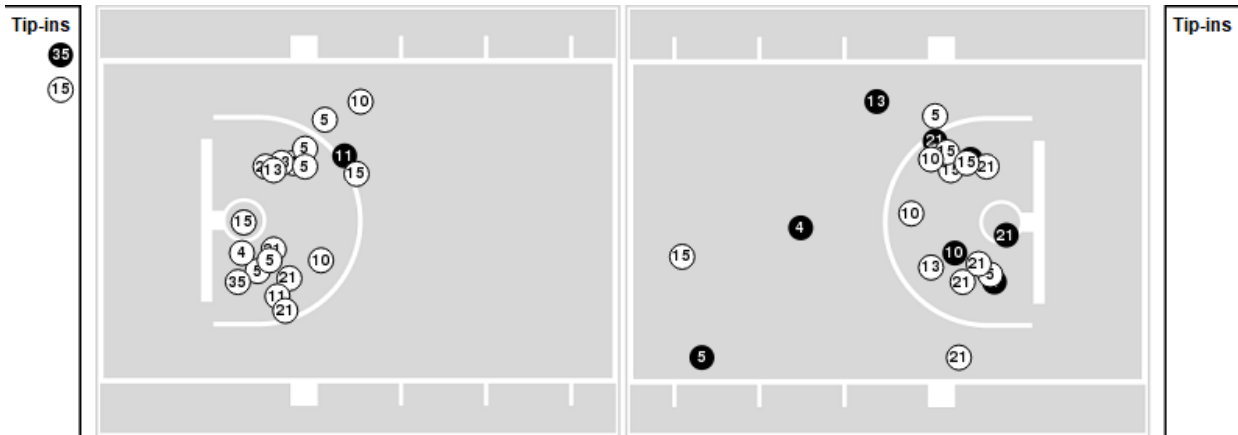

Blow Up Chart

● Made ○ Missed N - Player Number

Kansas	M/A	%
Field Goals	16/68	24
2 Points	11/46	24
3 Points	5/22	23
Free Throws	12/17	71

Kansas	M/A	%
Points in the Paint	20 (10 / 43)	23
Fast Break Points	0 (0/2)	0
Second Chance Points	6 (4/20)	20
Effective FG%	27