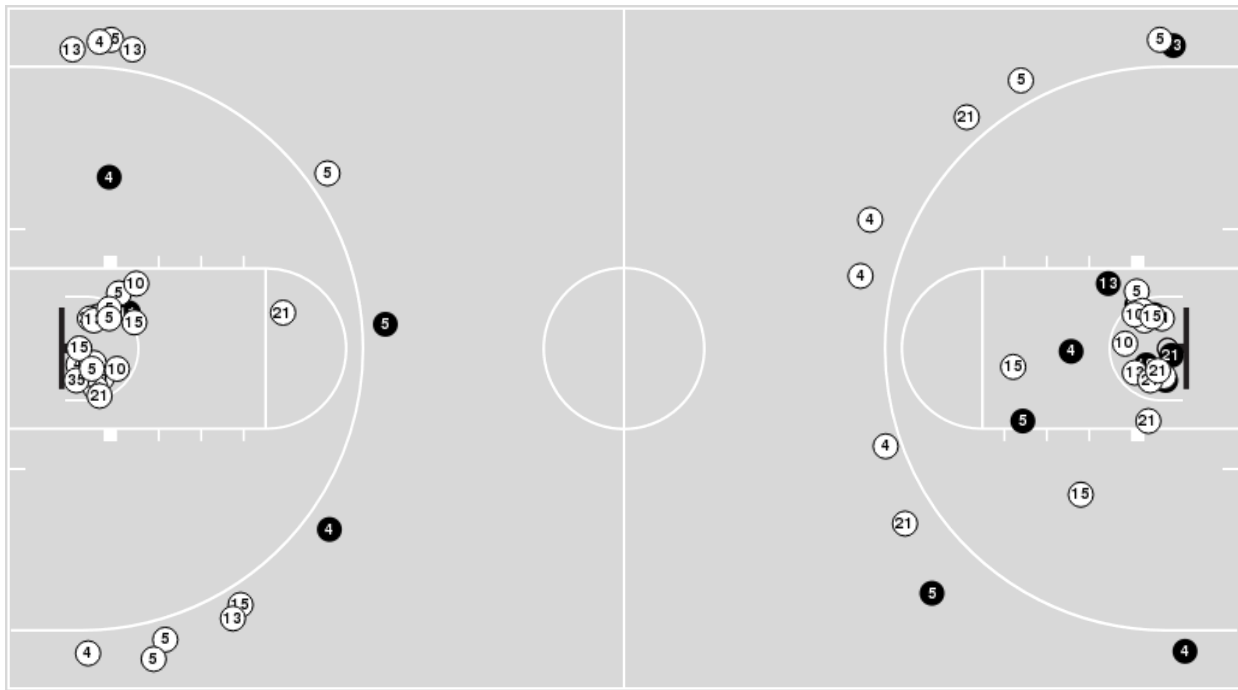

Officials: Scott Yarbrough, Gina Cross, Amy Bonner

Players => 1, 3, 4, 5, 10, 11, 13, 15, 21, 25, 31, 35, 45FG Types=>AllResults=>All

Kansas

All Field Goals