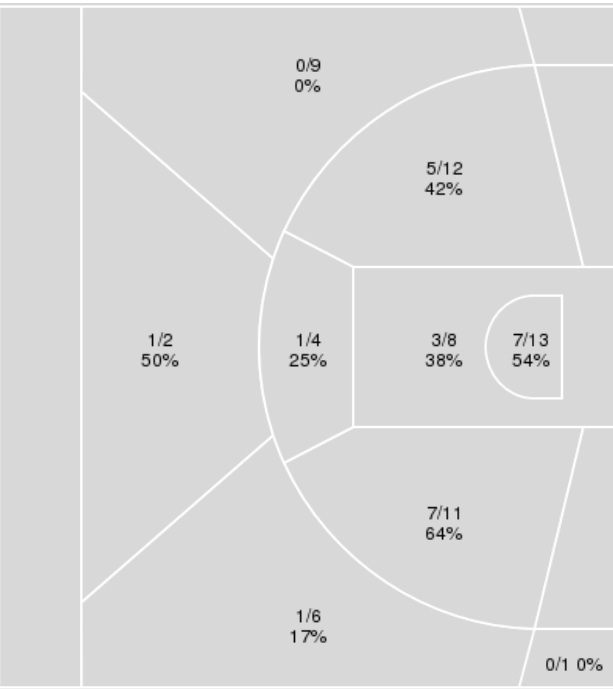

West Virginia

Kansas	M/A	%
Field Goals	16/68	24
2 Points	11/46	24
3 Points	5/22	23
Free Throws	12/17	71

West Virginia	M/A	%
Field Goals	25/66	38
2 Points	23/48	48
3 Points	2/18	11
Free Throws	16/19	84