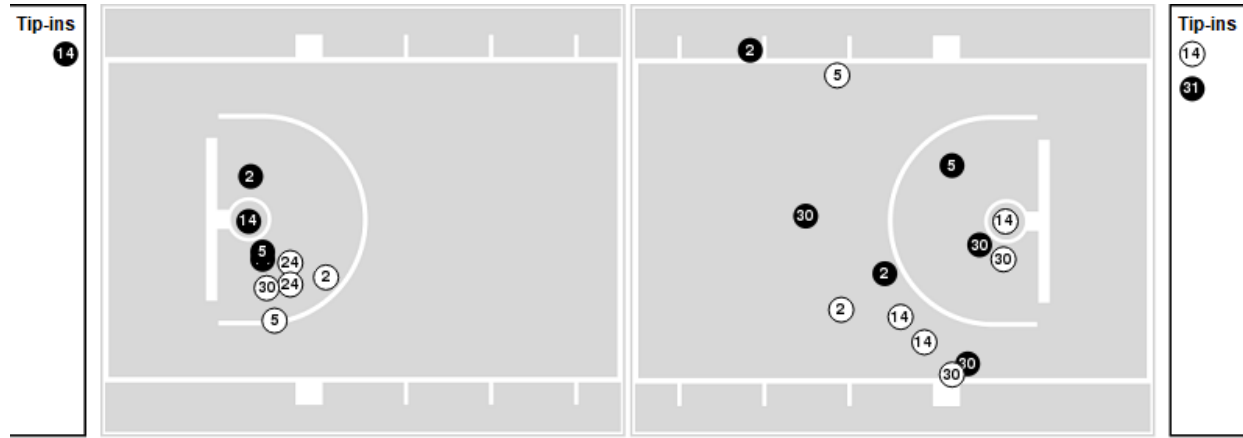

Blow Up Chart

● Made   ○ Missed   N - Player Number

West Virginia	M/A	%
Field Goals	25/66	38
2 Points	23/48	48
3 Points	2/18	11
Free Throws	16/19	84

West Virginia	M/A	%
Points in the Paint	20 (10 / 21)	48
Fast Break Points	12 (9/11)	82
Second Chance Points	14 (8/16)	50
Effective FG%	39