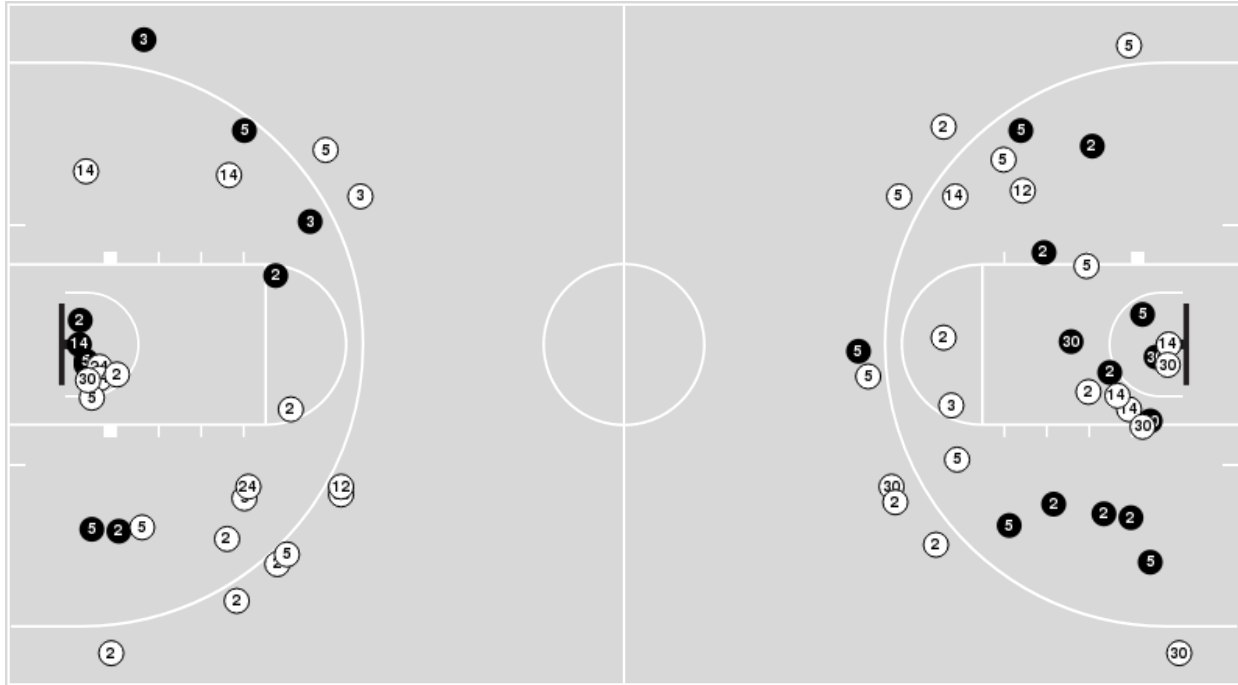

Players => AllFG Types=>AllResults=>All
West Virginia

All Field Goals