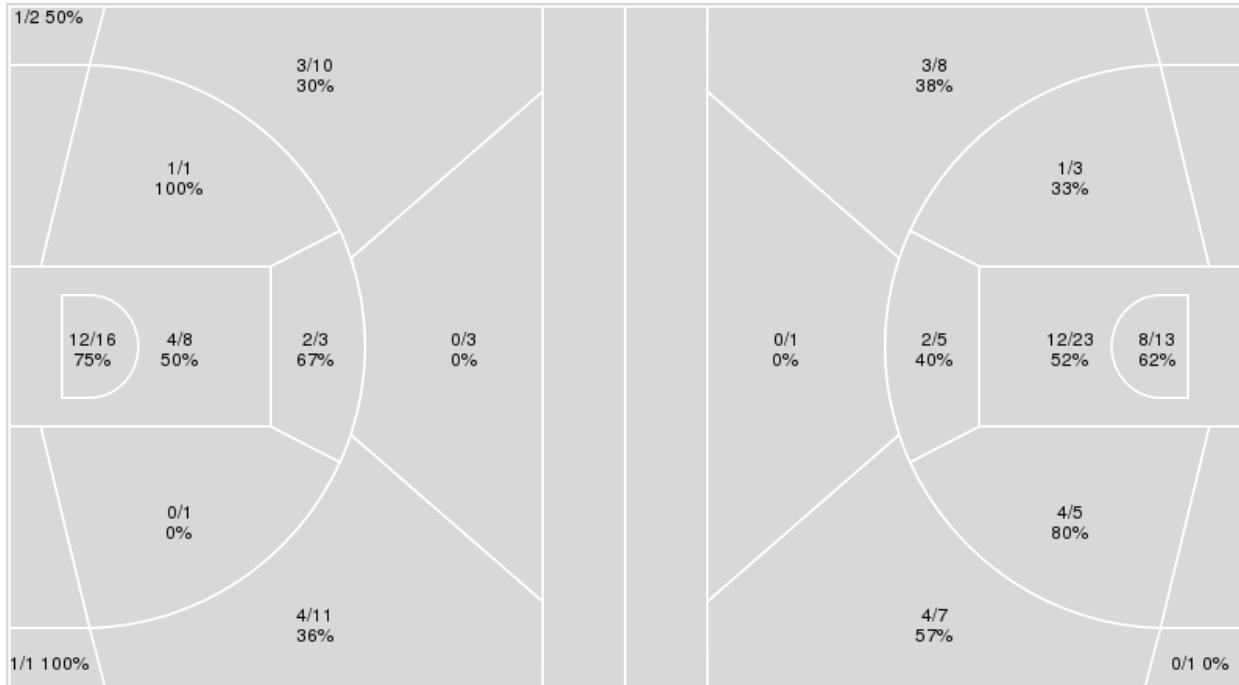

TCU at Kansas

02/08/20 Allen Fieldhouse, Lawrence
2019-20 Women's Basketball

Officials: Tina Napier, Cameron Inouye, Greg Small

{ Players => All; } FG Types => All; Results => All;

{ Players => All; } FG Types => All; Results => All;

Kansas

TCU

Kansas	M/A	%
Field Goals	28/56	50
2 Points	19/29	66
3 Points	9/27	33
Free Throws	9/15	60

TCU	M/A	%
Field Goals	34/66	52
2 Points	27/49	55
3 Points	7/17	41
Free Throws	12/20	60