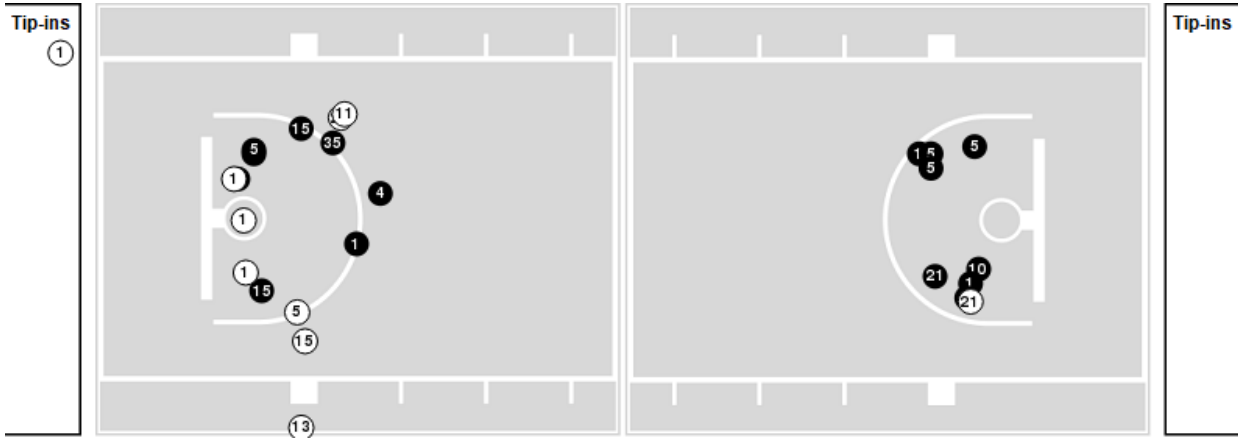

Blow Up Chart

● Made ○ Missed N - Player Number

Kansas	M/A	%
Field Goals	28/56	50
2 Points	19/29	66
3 Points	9/27	33
Free Throws	9/15	60

Kansas	M/A	%
Points in the Paint	32 (16 / 24)	67
Fast Break Points	5 (2/2)	100
Second Chance Points	7 (5/8)	63
Effective FG%	58