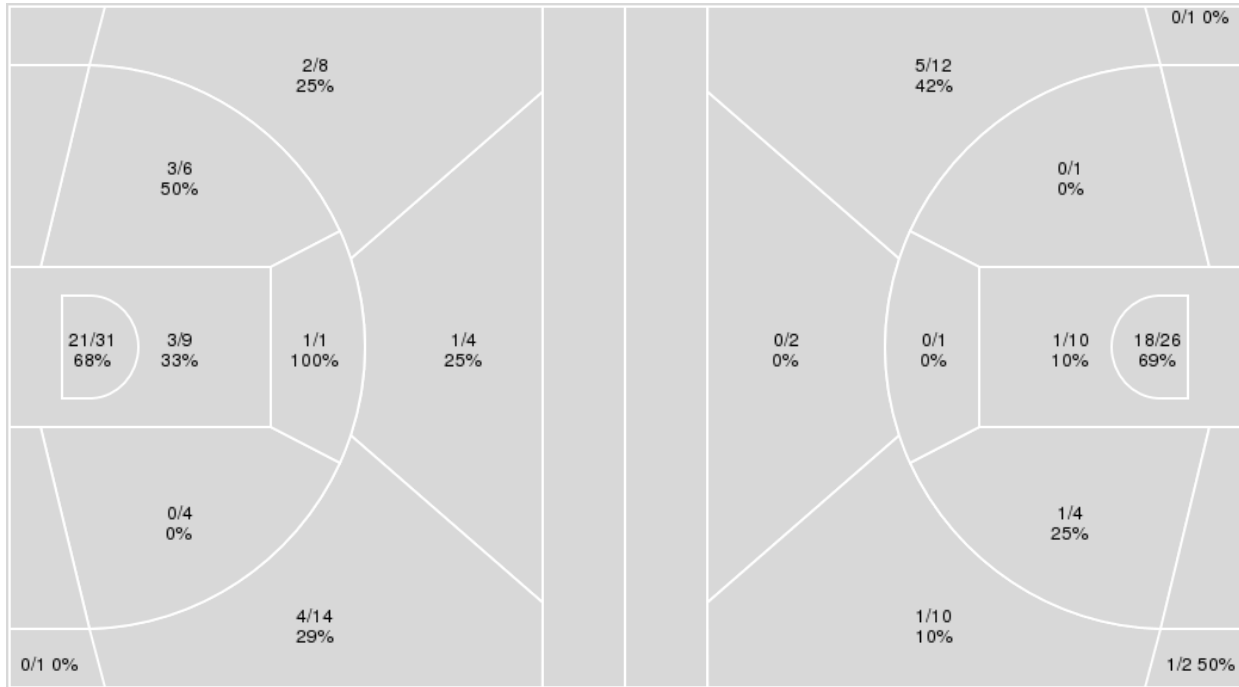

Officials: Mark Zentz, Lisa Jones, Brenda Pantoja

{ Players => 00, 2, 3, 5, 14, 15, 20, 24, 33, 34, 35; } FG Types => All;
Results => All;

{ Players => 1, 3, 4, 5, 10, 11, 13, 15, 21, 25, 31, 35, 45; } FG Types =>
All; Results => All;

Texas Tech

Kansas

Texas Tech	M/A	%
Field Goals	35/78	45
2 Points	28/51	55
3 Points	7/27	26
Free Throws	12/16	75

Kansas	M/A	%
Field Goals	27/69	39
2 Points	20/42	48
3 Points	7/27	26
Free Throws	11/14	79