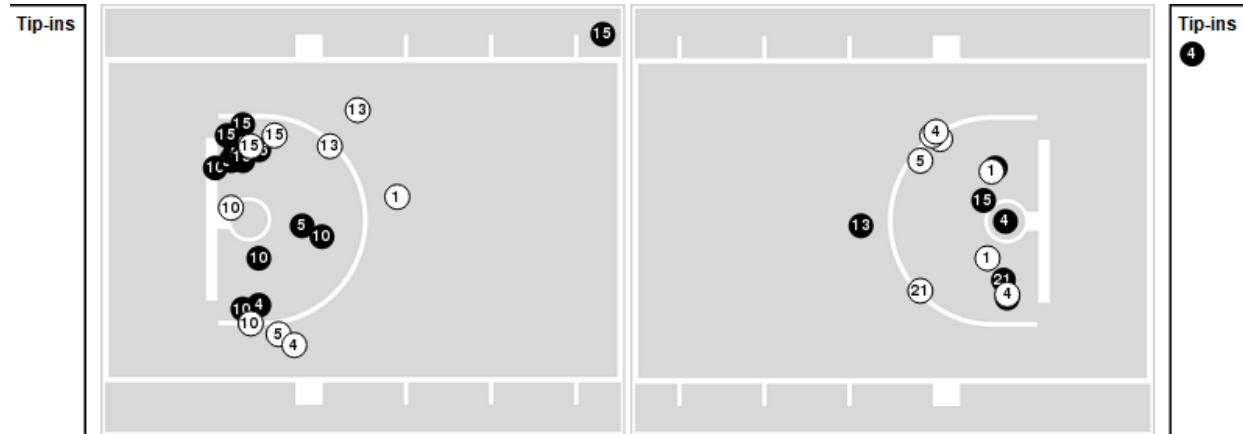

Officials: Mark Zentz, Lisa Jones, Brenda Pantoja

Players => 1, 3, 4, 5, 10, 11, 13, 15, 21, 25, 31, 35, 45FG Types=>AllResults=>All

Kansas

All Field Goals

Blow Up Chart

● Made ○ Missed N - Player Number

Kansas	M/A	%
Field Goals	27/69	39
2 Points	20/42	48
3 Points	7/27	26
Free Throws	11/14	79