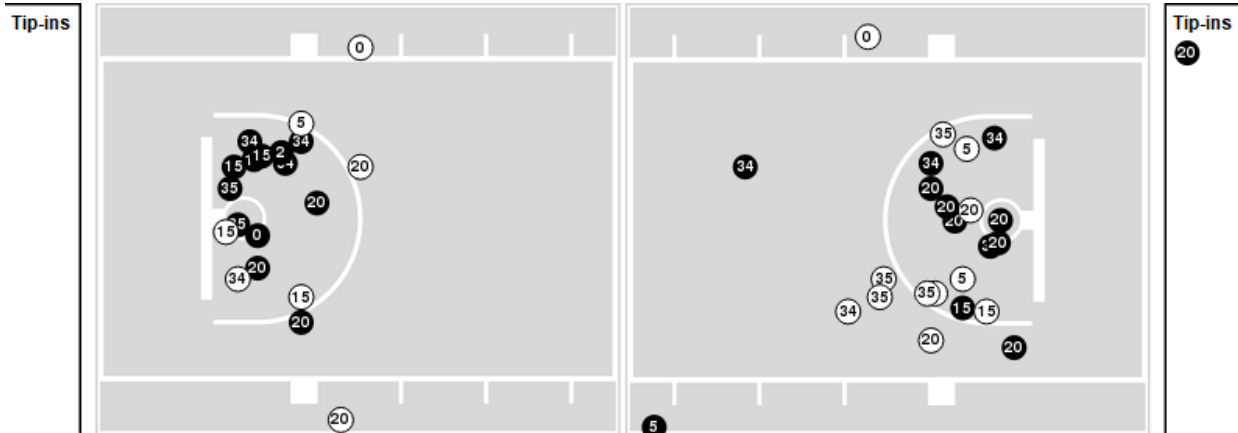

Blow Up Chart

● Made ○ Missed N - Player Number

Texas Tech	M/A	%
Field Goals	35/78	45
2 Points	28/51	55
3 Points	7/27	26
Free Throws	12/16	75

Texas Tech	M/A	%
Points in the Paint	48 (24 / 40)	60
Fast Break Points	9 (4/4)	100
Second Chance Points	22 (12/16)	75
Effective FG%	49