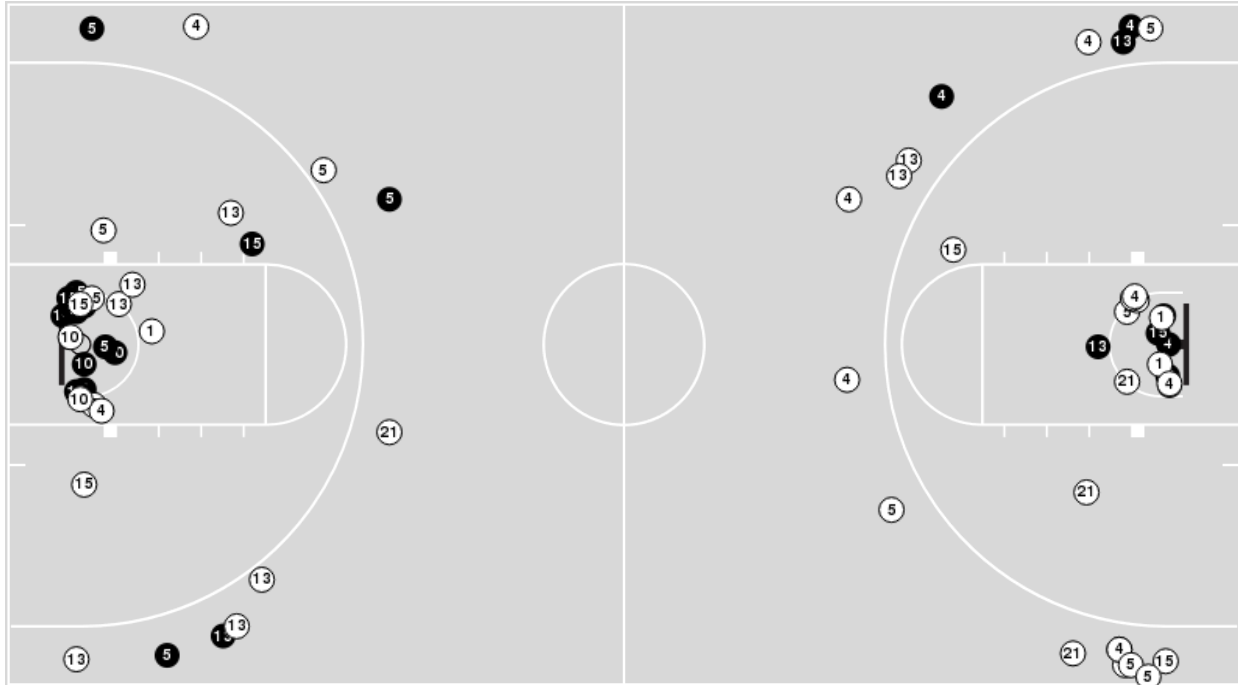

Officials: Mark Zentz, Lisa Jones, Brenda Pantoja

Players => 1, 3, 4, 5, 10, 11, 13, 15, 21, 25, 31, 35, 45FG Types=>AllResults=>All

Kansas

All Field Goals