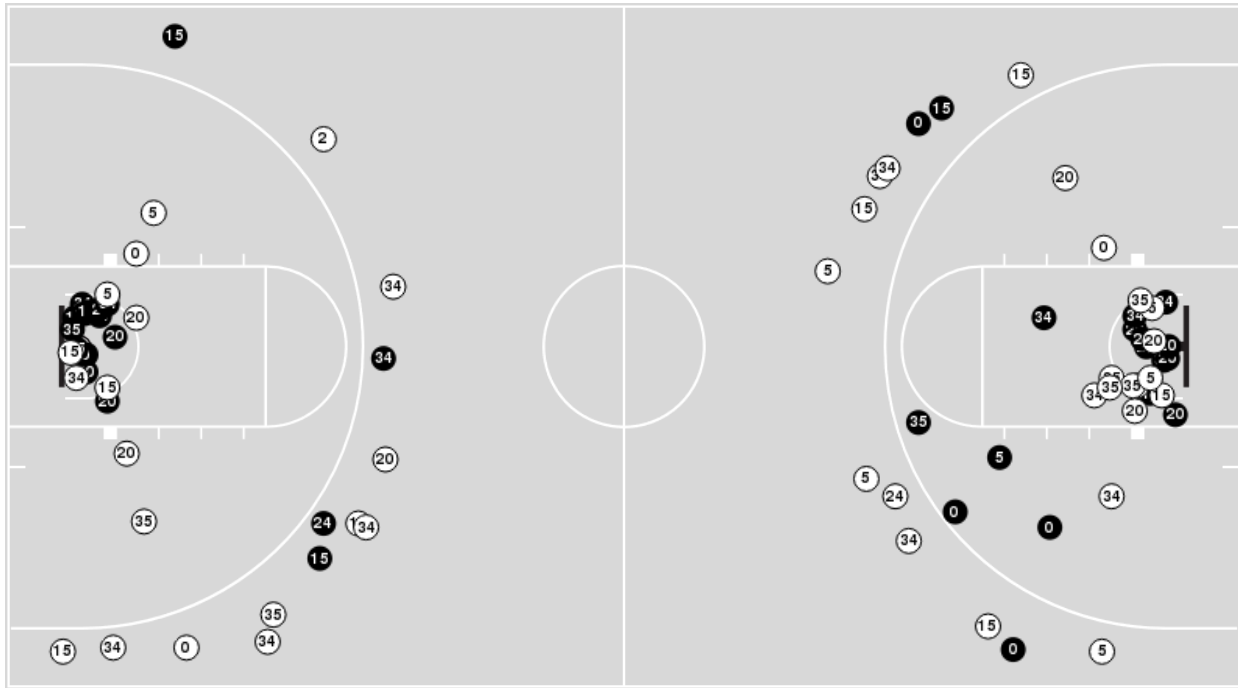

Officials: Mark Zentz, Lisa Jones, Brenda Pantoja

Players => 00, 2, 3, 5, 14, 15, 20, 24, 33, 34, 35 FG Types=>All Results=>All

Texas Tech

All Field Goals