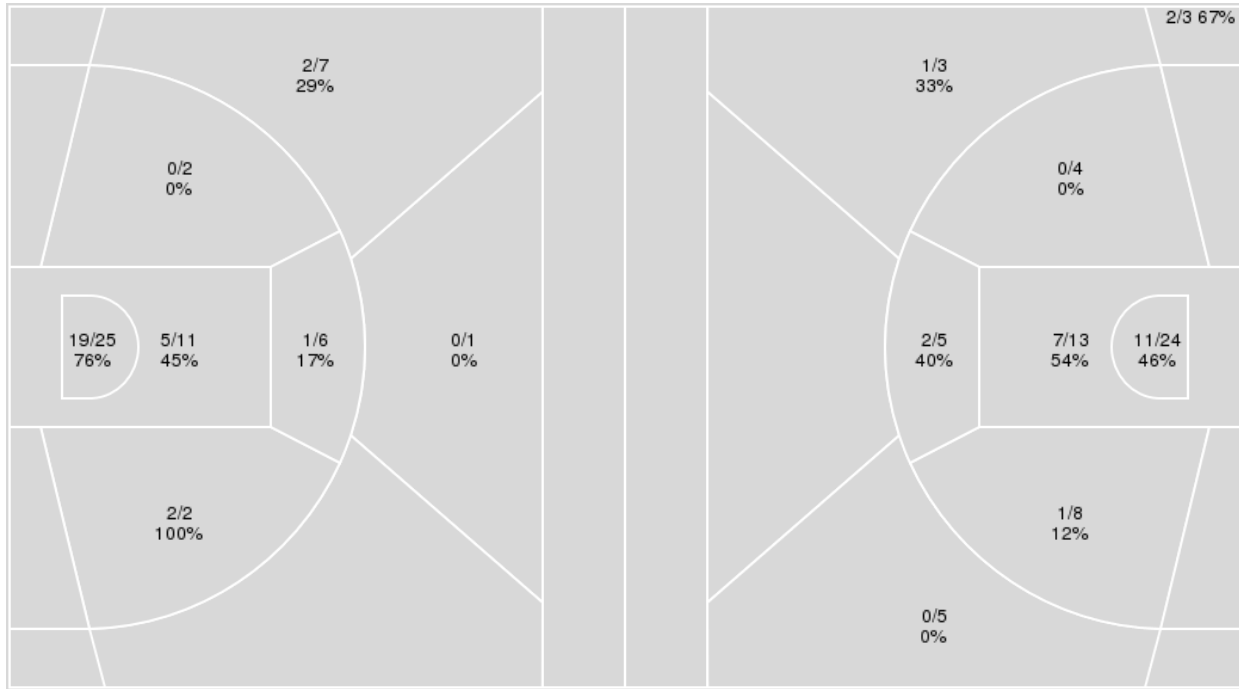

Texas at Kansas

02/16/20 Allen Fieldhouse, Lawrence
2019-20 Women's Basketball

Officials: Brian Hall, Michael McConnell, Amy Bonner

{ Players => 10, 11, 13, 15, 21, 25, 31, 35, 45, 1, 3, 4, 5; } FG Types => All; Results => All;

{ Players => 00, 10, 11, 12, 22, 24, 31, 35, 1, 3, 4, 5; } FG Types => All; Results => All;

Kansas

Texas

Kansas	M/A	%
Field Goals	29/54	54
2 Points	27/46	59
3 Points	2/8	25
Free Throws	22/27	81

Texas	M/A	%
Field Goals	24/65	37
2 Points	21/54	39
3 Points	3/11	27
Free Throws	16/27	59