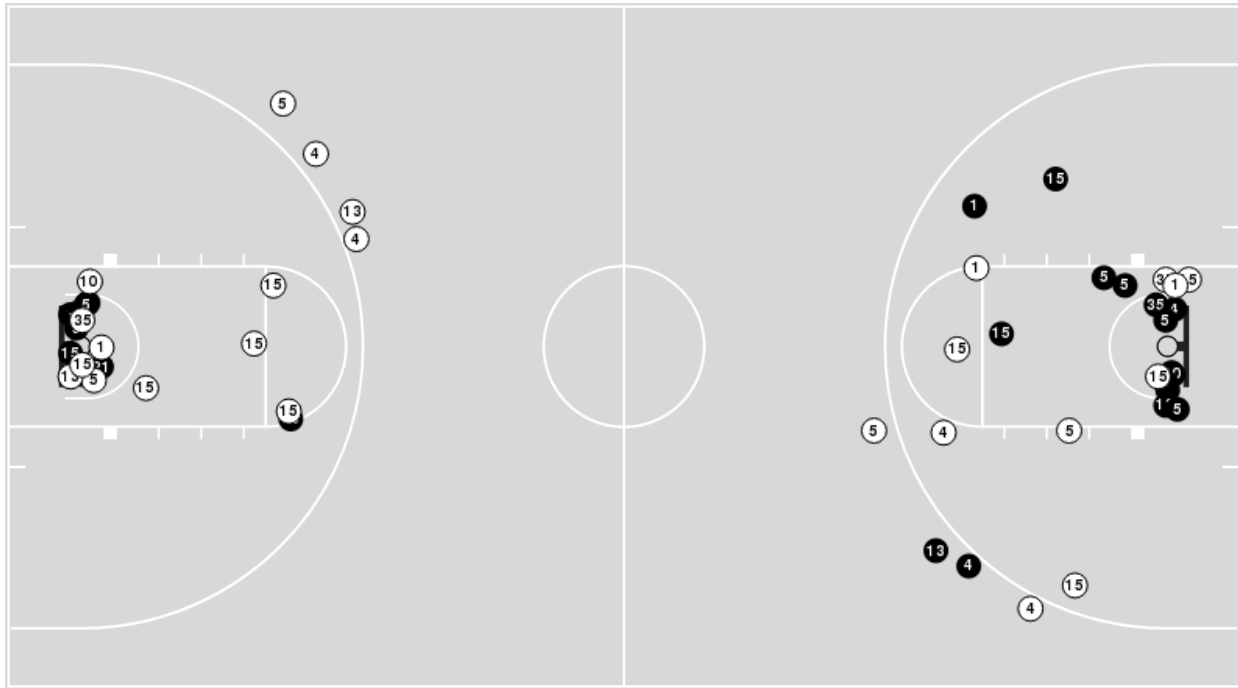

Texas at Kansas

02/16/20 Allen Fieldhouse, Lawrence
2019-20 Women's Basketball

Officials: Brian Hall, Michael McConnell, Amy Bonner

Players => 10, 11, 13, 15, 21, 25, 31, 35, 45, 1, 3, 4, 5FG Types=>AllResults=>All

Kansas

All Field Goals