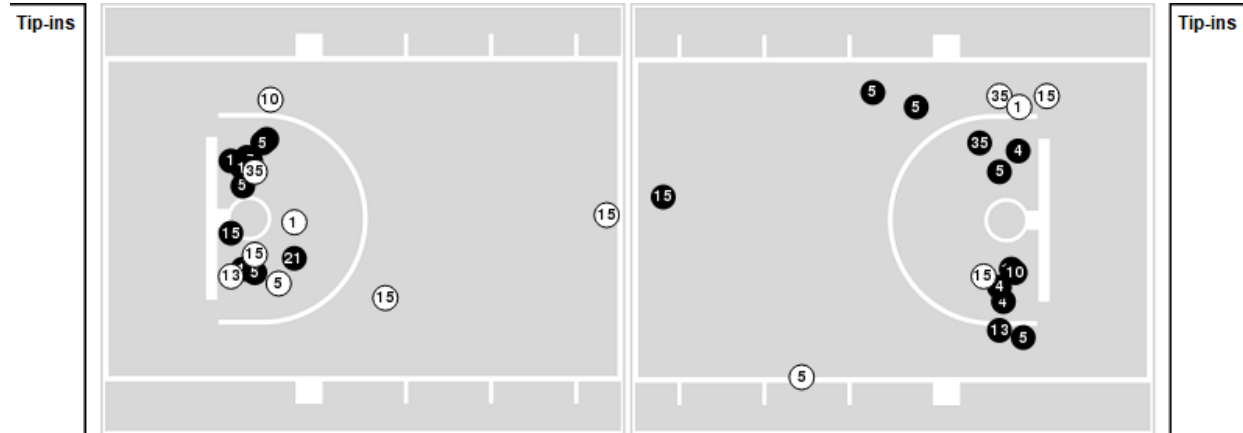

Blow Up Chart

● Made   ○ Missed   N - Player Number

Kansas	M/A	%
Field Goals	29/54	54
2 Points	27/46	59
3 Points	2/8	25
Free Throws	22/27	81

Kansas	M/A	%
Points in the Paint	48 (24 / 36)	67
Fast Break Points	20 (16/18)	89
Second Chance Points	2 (1/3)	33
Effective FG%	56