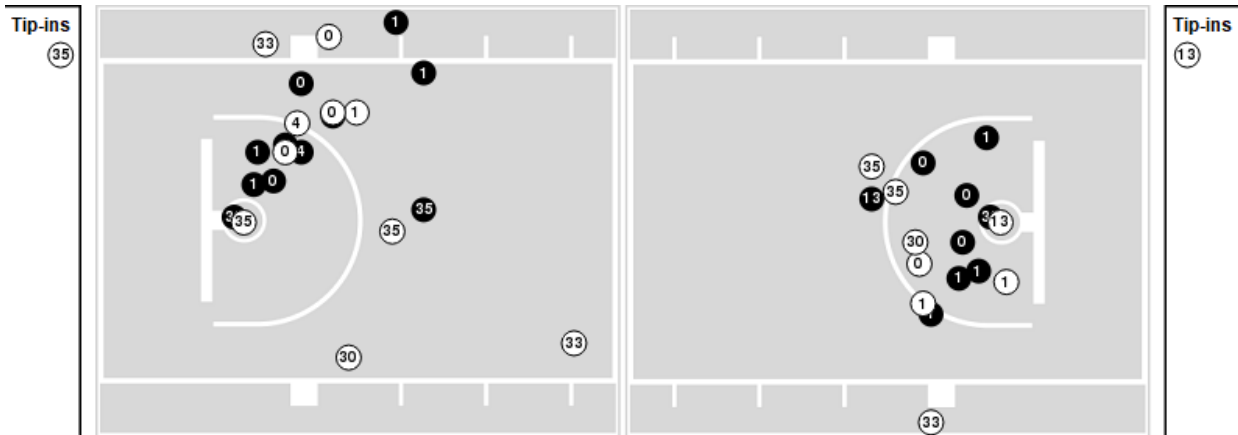

Blow Up Chart

● Made   ○ Missed   N - Player Number

Kansas	M/A	%
Field Goals	30/58	52
2 Points	26/45	58
3 Points	4/13	31
Free Throws	14/20	70

Kansas	M/A	%
Points in the Paint	38 (19 / 34)	56
Fast Break Points	9 (4/5)	80
Second Chance Points	5 (4/7)	57
Effective FG%	55