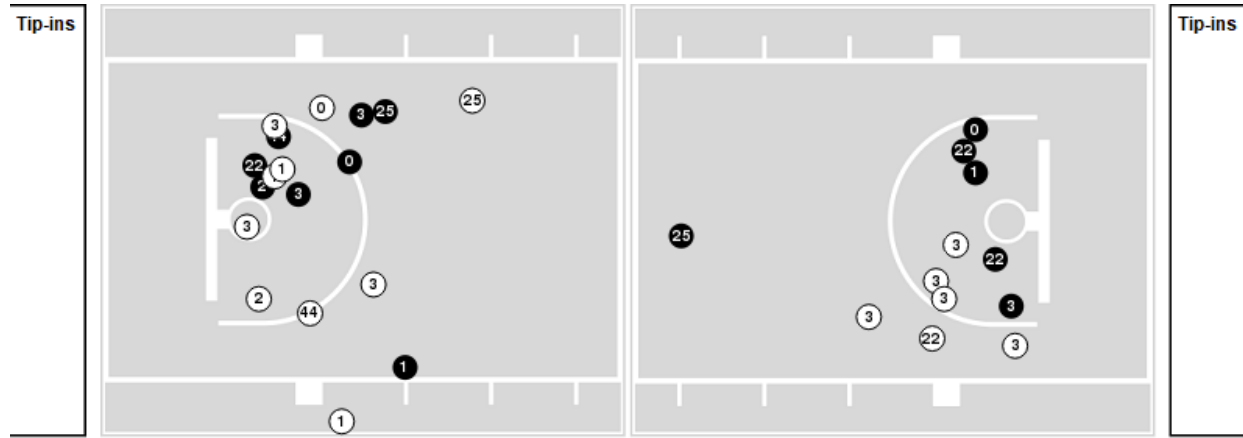

Blow Up Chart

● Made ○ Missed N - Player Number

Texas Tech	M/A	%
Field Goals	26/61	43
2 Points	17/40	42
3 Points	9/21	43
Free Throws	14/18	78

Texas Tech	M/A	%
Points in the Paint	28 (14 / 29)	48
Fast Break Points	11 (6/7)	86
Second Chance Points	3 (3/7)	43
Effective FG%	50