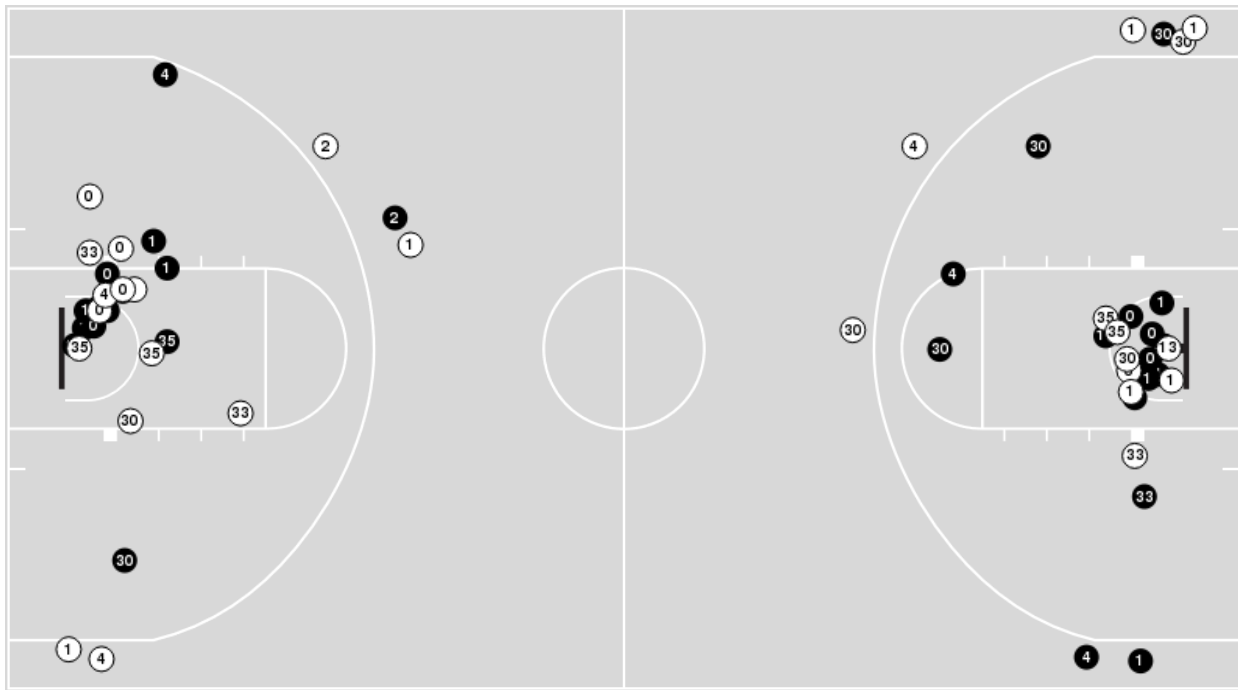

Officials: Ray Natili, Keith Kimble, Chance Moore

Players => 0, 1, 2, 3, 4, 5, 10, 12, 13, 20, 22, 30, 33, 35, 44
FG Types=>All
Results=>All

Kansas

All Field Goals