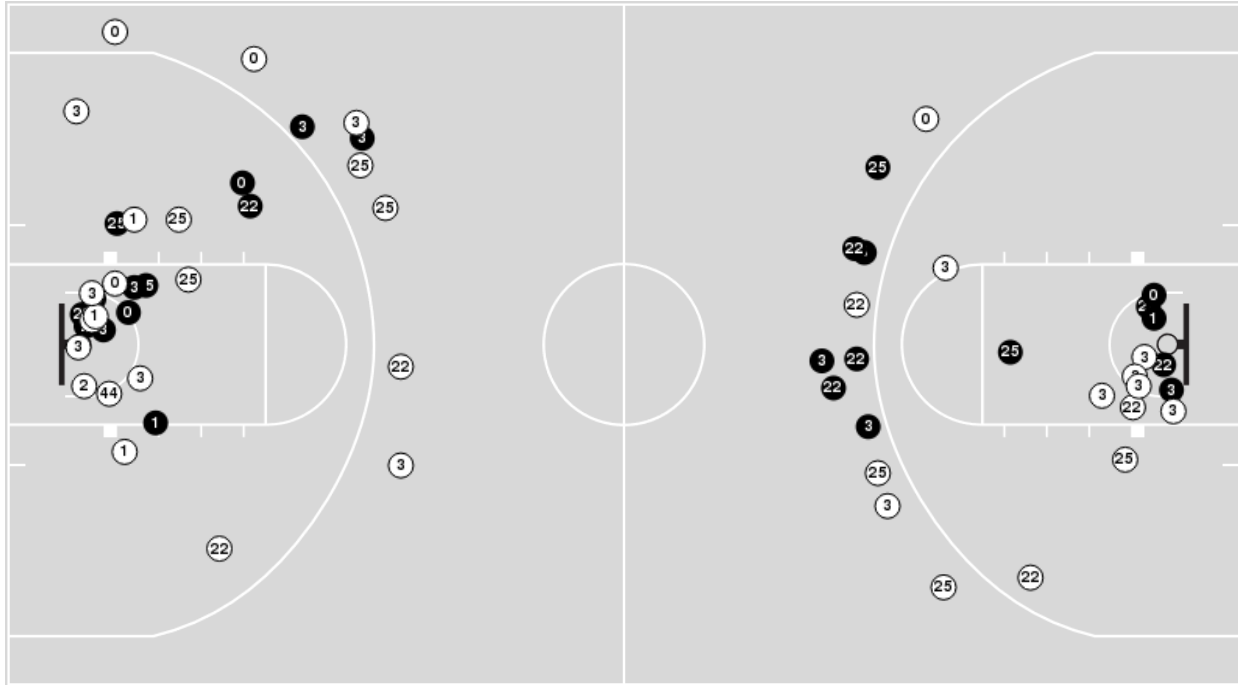

Players => 0, 1, 2, 3, 5, 10, 12, 15, 21, 22, 25, 44, 54 FG Types=>All Results=>All

Texas Tech

All Field Goals