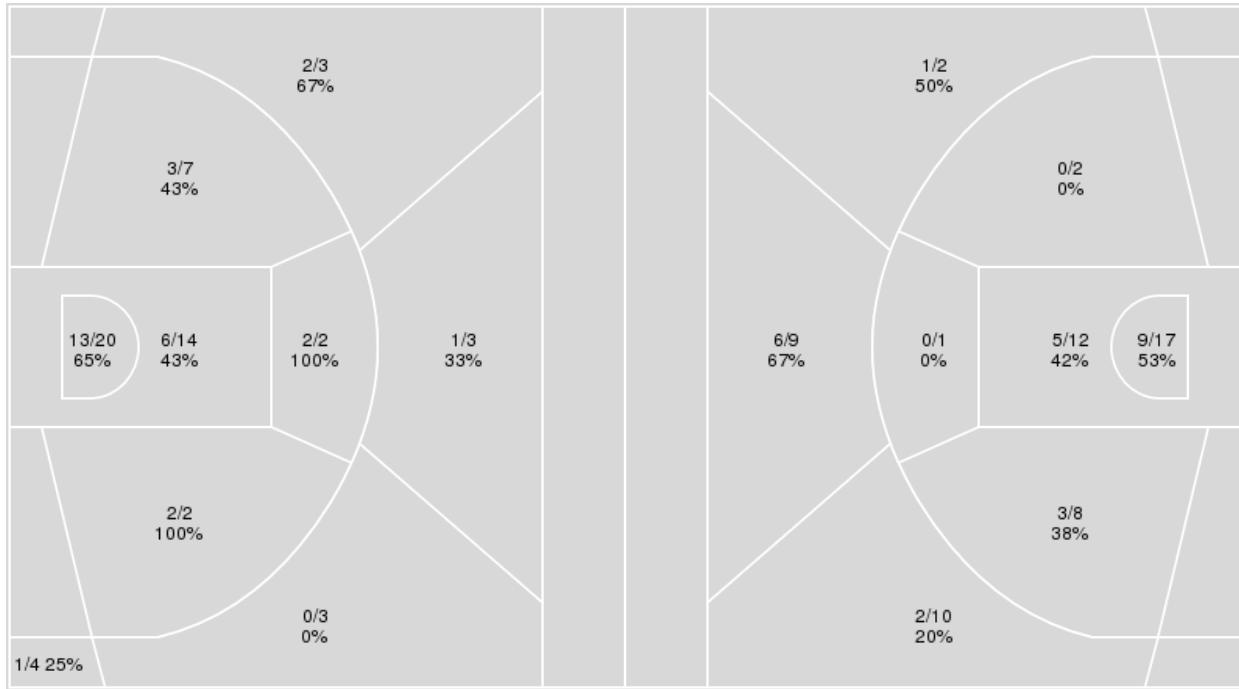

Texas Tech at Kansas

02/01/20 Allen Fieldhouse, Lawrence
2019-20 Men's Basketball

Game Time: 9:00 PM
Game Duration: 2:00
Attendance: 16,300

Officials: Ray Natili, Keith Kimble, Chance Moore

{ Players => 0, 1, 2, 3, 4, 5, 10, 12, 13, 20, 22, 30, 33, 35, 44; } FG
Types => All; Results => All;

{ Players => 0, 1, 2, 3, 5, 10, 12, 15, 21, 22, 25, 44, 54; } FG Types =>
All; Results => All;

Kansas

Texas Tech

Kansas	M/A	%
Field Goals	30/58	52
2 Points	26/45	58
3 Points	4/13	31
Free Throws	14/20	70

Texas Tech	M/A	%
Field Goals	26/61	43
2 Points	17/40	42
3 Points	9/21	43
Free Throws	14/18	78