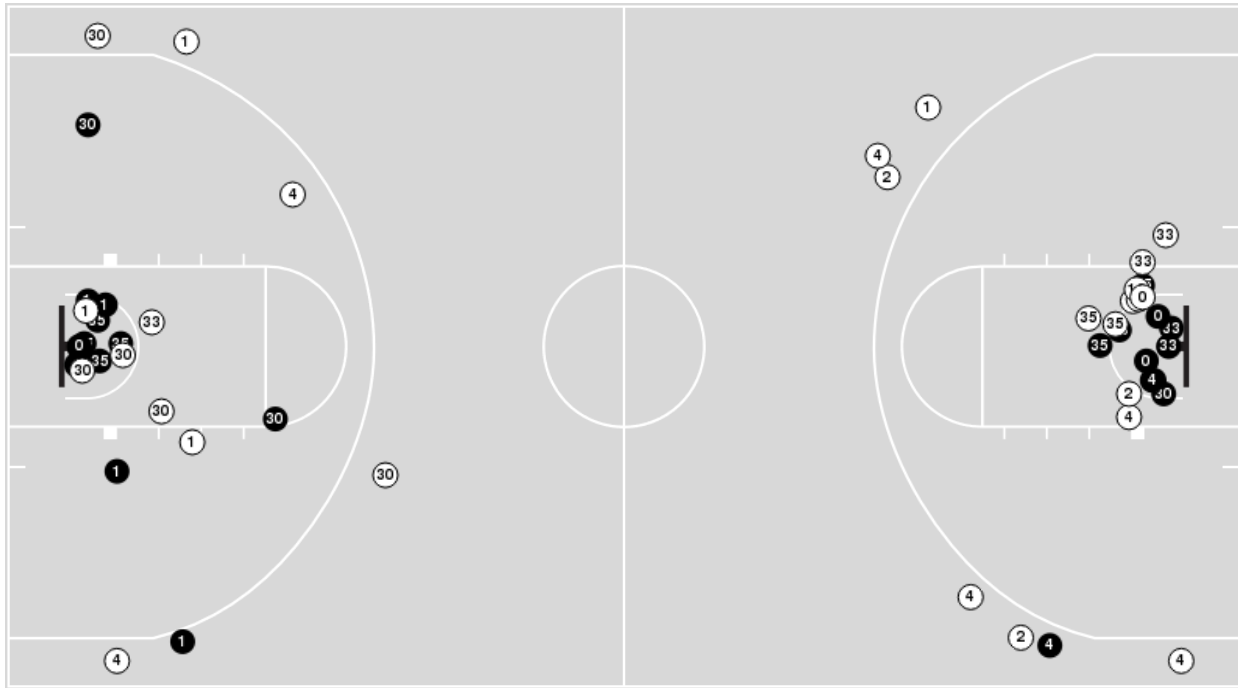

Texas at Kansas

02/04/20 Allen Fieldhouse, Lawrence
2019-20 Men's Basketball

Game Time: 2:00 AM
Game Duration: 2:01
Attendance: 16,300

Officials: Doug Simons, Gerry Pollard, Tony Padilla

Players => 0, 1, 2, 3, 4, 5, 10, 12, 13, 20, 22, 30, 33, 35, 44
FG Types=>All
Results=>All

Kansas

All Field Goals