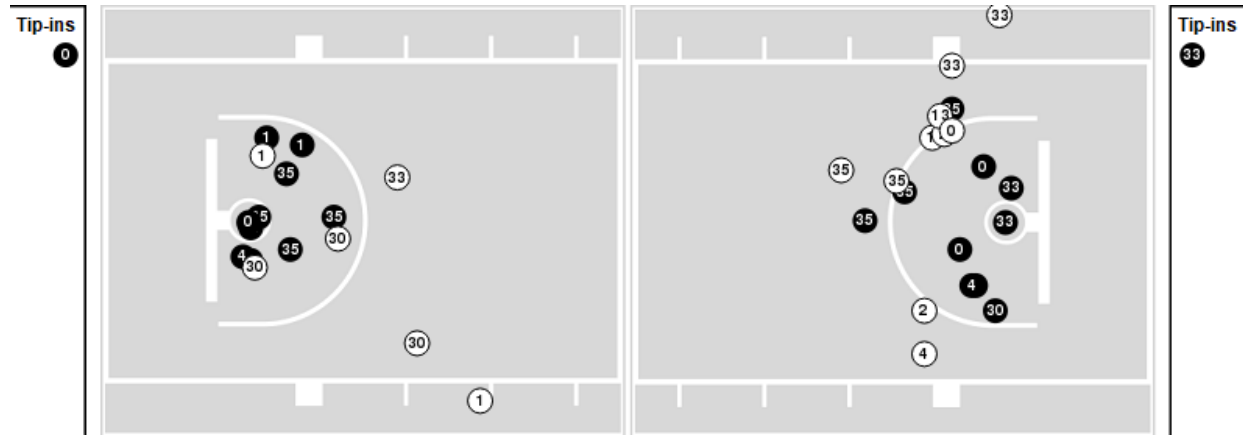

Blow Up Chart

● Made   ○ Missed   N - Player Number

Kansas	M/A	%
Field Goals	25/52	48
2 Points	23/40	57
3 Points	2/12	17
Free Throws	17/24	71

Kansas	M/A	%
Points in the Paint	40 (20 / 33)	61
Fast Break Points	7 (5/5)	100
Second Chance Points	9 (5/11)	45
Effective FG%	50