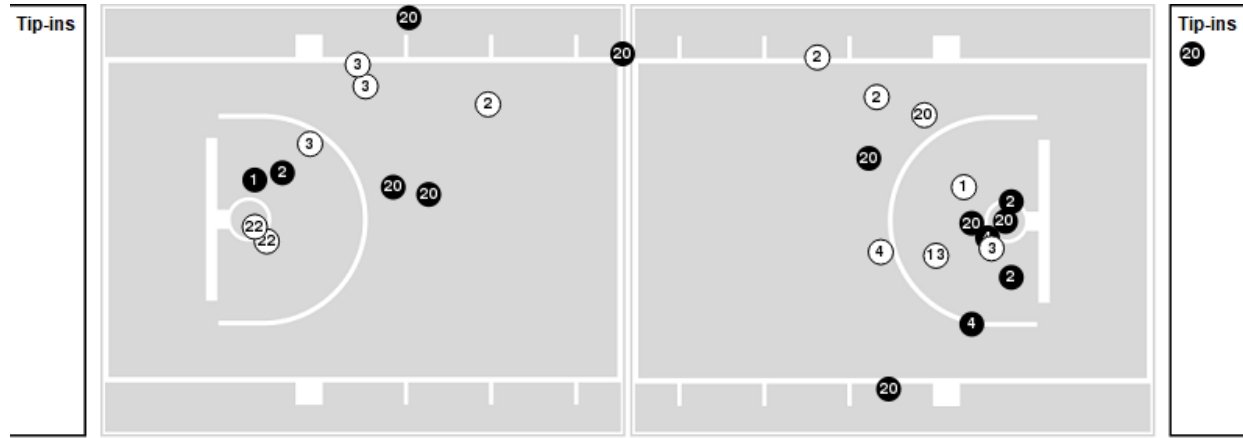

Blow Up Chart

● Made   ○ Missed   N - Player Number

Texas	M/A	%
Field Goals	23/61	38
2 Points	19/37	51
3 Points	4/24	17
Free Throws	8/10	80

Texas	M/A	%
Points in the Paint	22 (11 / 22)	50
Fast Break Points	6 (3/3)	100
Second Chance Points	4 (2/6)	33
Effective FG%	41