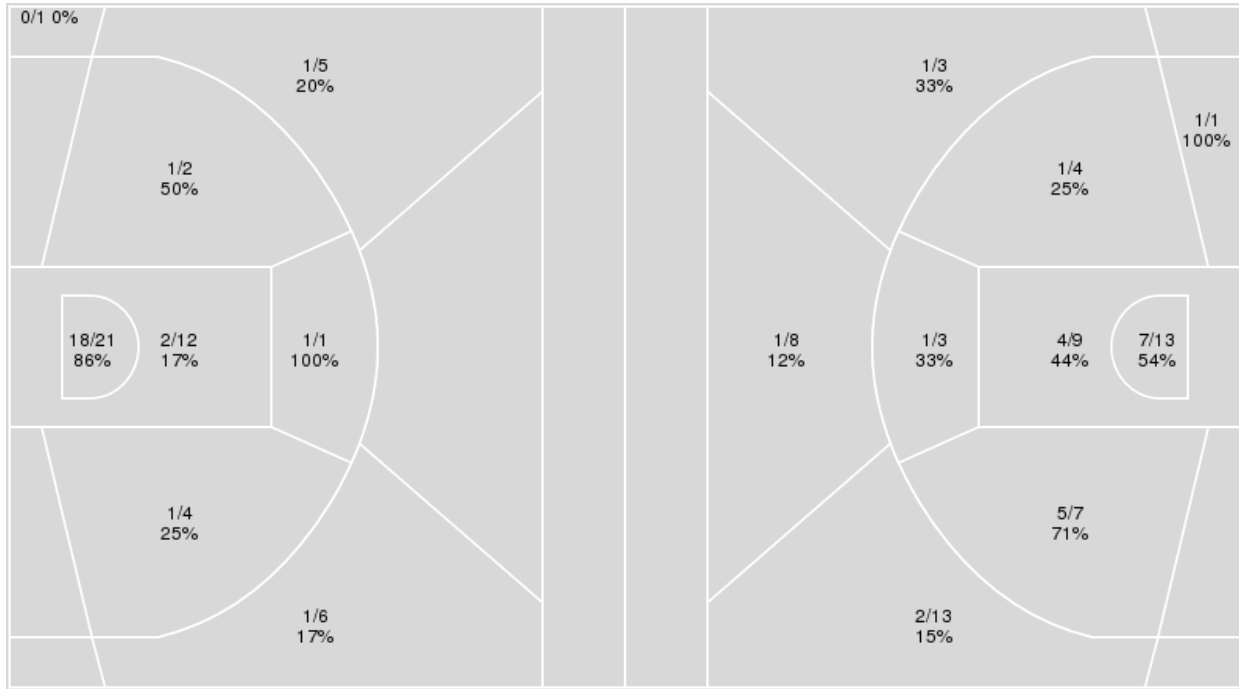

Texas at Kansas

02/04/20 Allen Fieldhouse, Lawrence
2019-20 Men's Basketball

Game Time: 2:00 AM
Game Duration: 2:01
Attendance: 16,300

Officials: Doug Simmons, Gerry Pollard, Tony Padilla

{ Players => 0, 1, 2, 3, 4, 5, 10, 12, 13, 20, 22, 30, 33, 35, 44; } FG
Types => All; Results => All;

{ Players => All; } FG Types => All; Results => All;

Kansas

Texas

Kansas	M/A	%
Field Goals	25/52	48
2 Points	23/40	57
3 Points	2/12	17
Free Throws	17/24	71

Texas	M/A	%
Field Goals	23/61	38
2 Points	19/37	51
3 Points	4/24	17
Free Throws	8/10	80