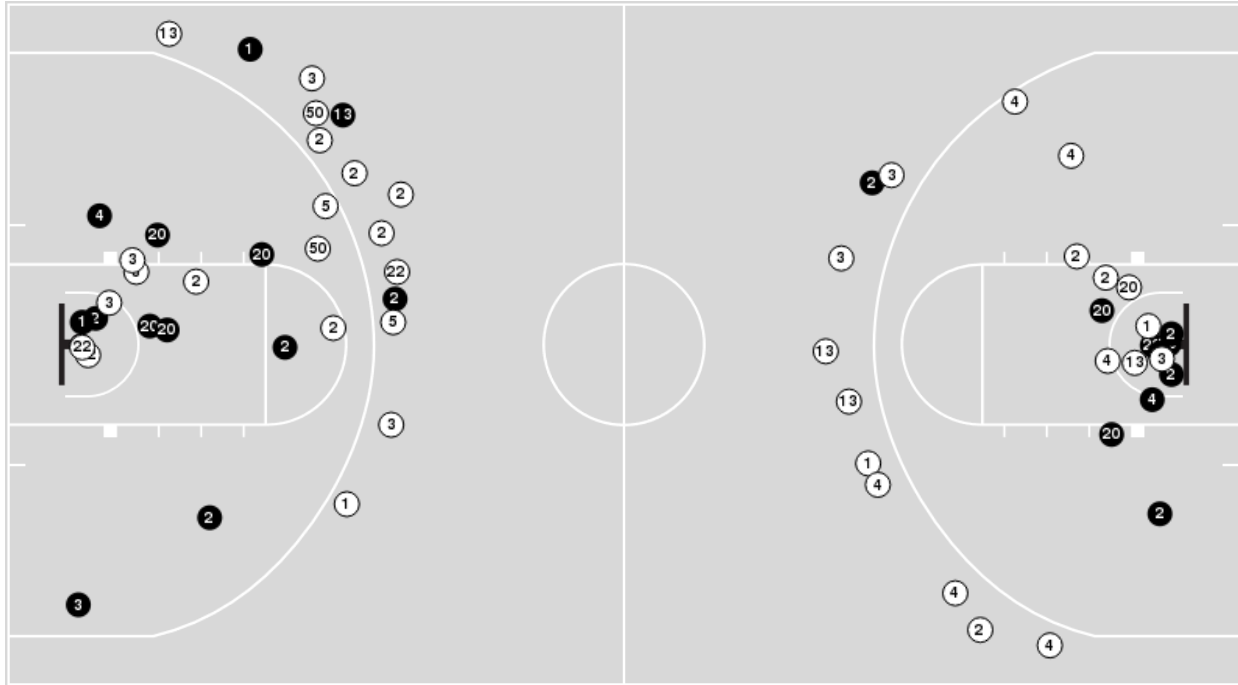

Players => AllFG Types=>AllResults=>All
Texas

All Field Goals