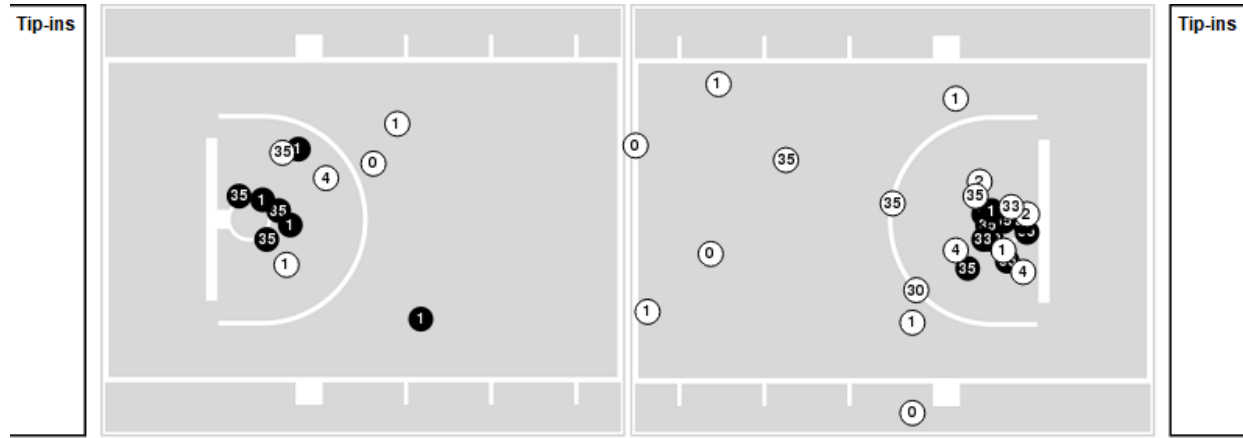

**Officials:** Gary Maxwell, James Breeding, Antinio Petty

Players => 00, 1, 2, 3, 4, 5, 10, 12, 13, 20, 22, 30, 33, 35, 44 FG Types=>All Results=>All

**Kansas**

**All Field Goals**

**Blow Up Chart**

● Made ○ Missed N - Player Number