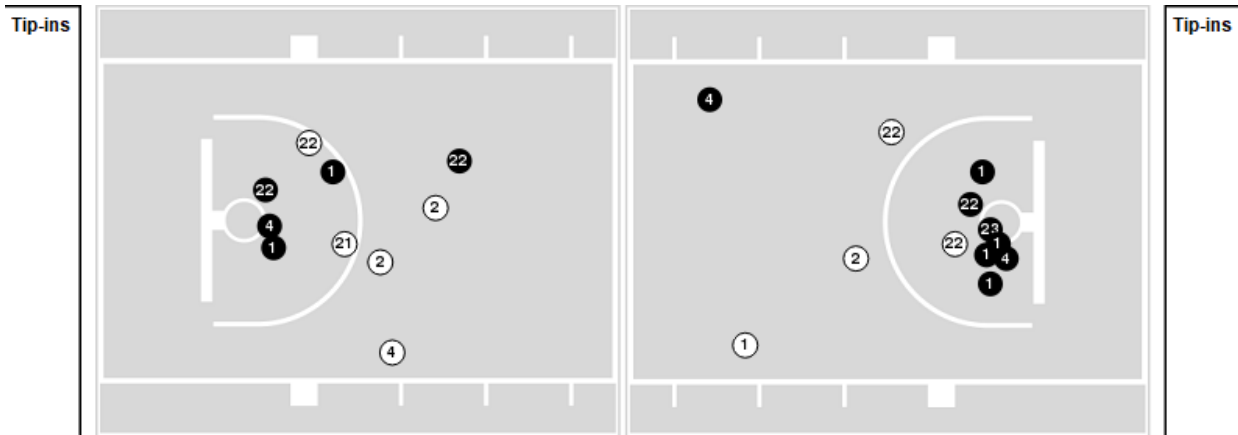

Blow Up Chart

● Made ○ Missed N - Player Number

TCU	M/A	%
Field Goals	19/54	35
2 Points	14/32	44
3 Points	5/22	23
Free Throws	3/9	33

TCU	M/A	%
Points in the Paint	26 (13 / 22)	59
Fast Break Points	7 (3/3)	100
Second Chance Points	5 (2/9)	22
Effective FG%	40