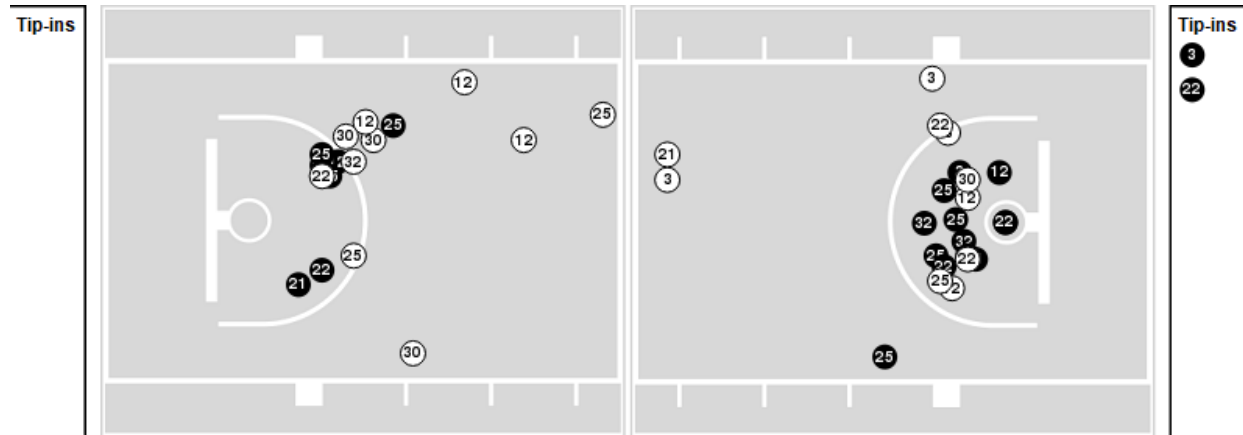

Officials: Dee Kanter, Mark Zentz, Gina Cross

Players => 0, 12, 13, 21, 22, 23, 25, 30, 31, 32, 34, 3, 04FG Types=>AllResults=>All

**Oklahoma**

**All Field Goals**

**Blow Up Chart**

● Made    ○ Missed    N - Player Number