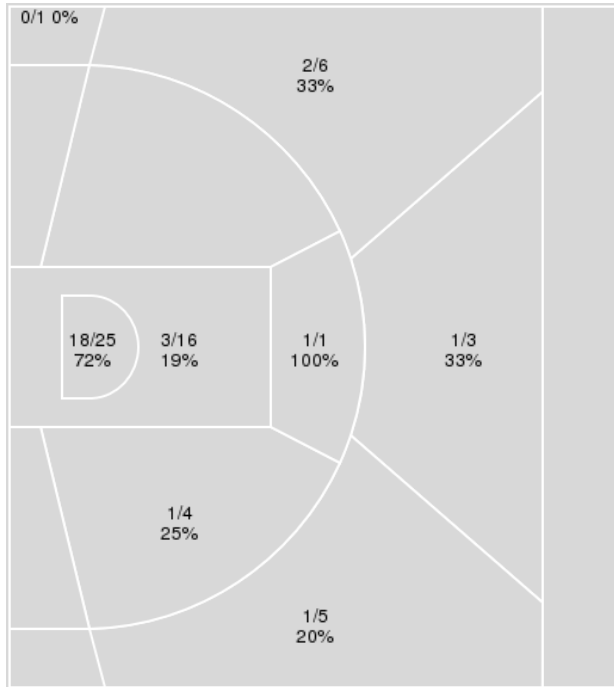

Kansas at Oklahoma

02/26/20 Lloyd Noble Center, Norman
2019-20 Women's Basketball

Officials: Dee Kanter, Mark Zentz, Gina Cross

{ Players => 0, 12, 13, 21, 22, 23, 25, 30, 31, 32, 34, 3, 04; } FG Types { Players => All; } FG Types => All; Results => All;
=> All; Results => All;

Oklahoma