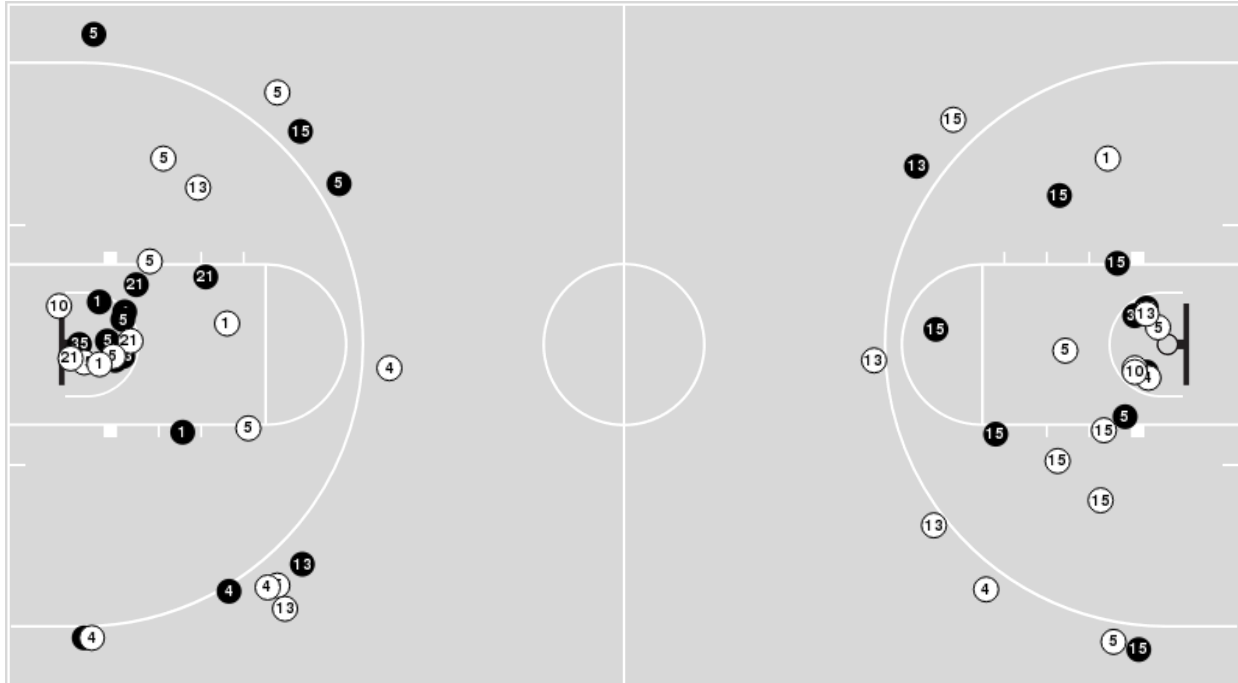

Players => AllFG Types=>AllResults=>All
Kansas

All Field Goals