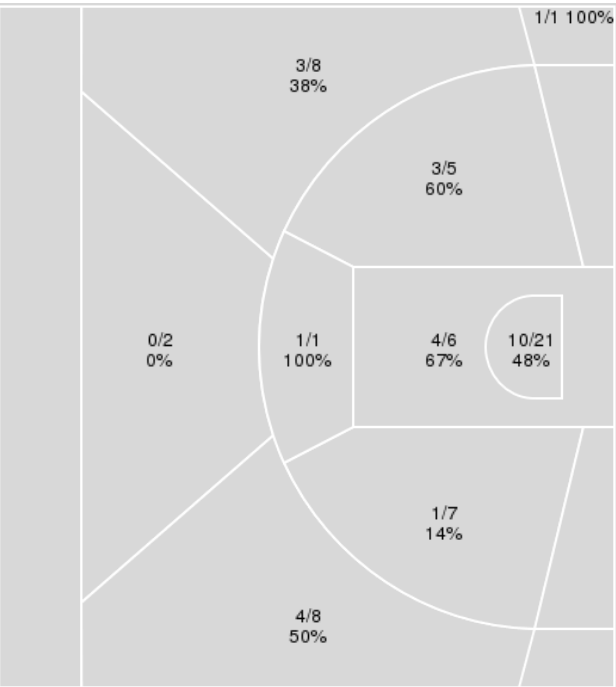

Kansas

Oklahoma	M/A	%
Field Goals	27/61	44
2 Points	23/46	50
3 Points	4/15	27
Free Throws	22/30	73

Kansas	M/A	%
Field Goals	27/59	46
2 Points	19/40	48
3 Points	8/19	42
Free Throws	21/27	78