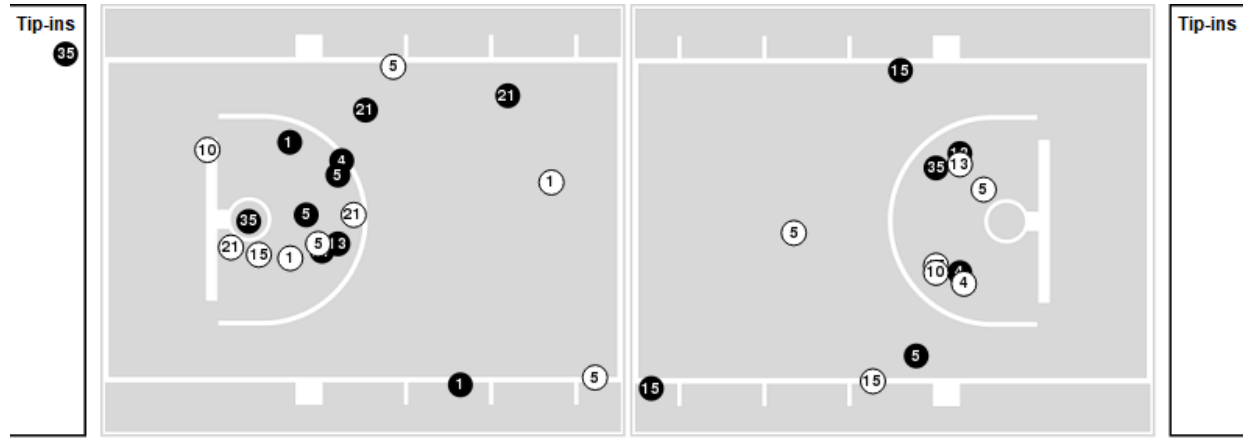

Blow Up Chart

● Made   ○ Missed   N - Player Number

Kansas	M/A	%
Field Goals	27/59	46
2 Points	19/40	48
3 Points	8/19	42
Free Throws	21/27	78

Kansas	M/A	%
Points in the Paint	28 (14 / 27)	52
Fast Break Points	18 (13/14)	93
Second Chance Points	16 (7/15)	47
Effective FG%	53