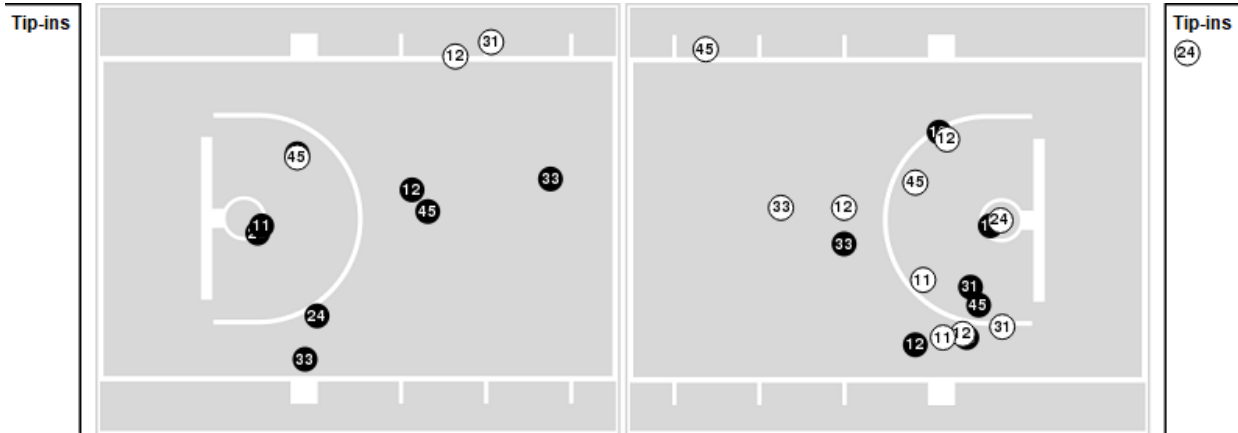

**Kansas at Baylor**

02/22/20 Ferrell Center, Waco  
2019-20 Men's Basketball

Officials: Joe DeRosa, Chris Rastatter, John Gaffney

Players => AllFG Types=>AllResults=>All

**Baylor**

**All Field Goals**

**Blow Up Chart**