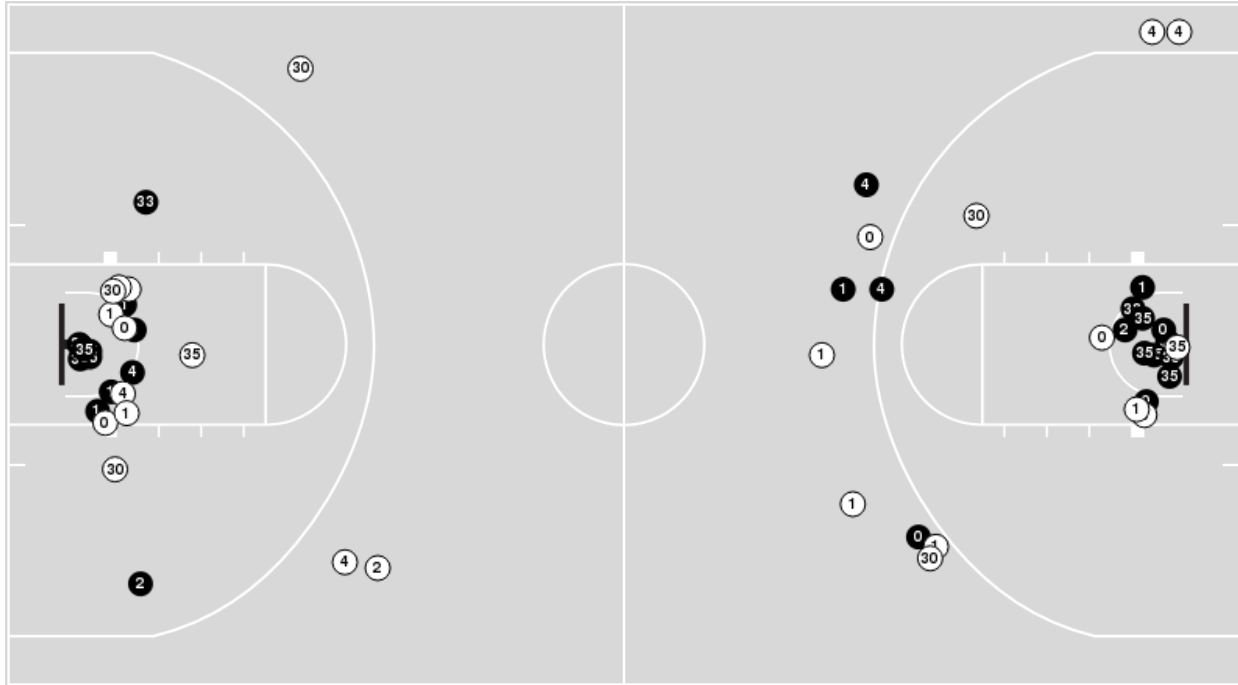

Kansas at Baylor

02/22/20 Ferrell Center, Waco
2019-20 Men's Basketball

Players => AllFG Types=>AllResults=>All

Kansas

All Field Goals