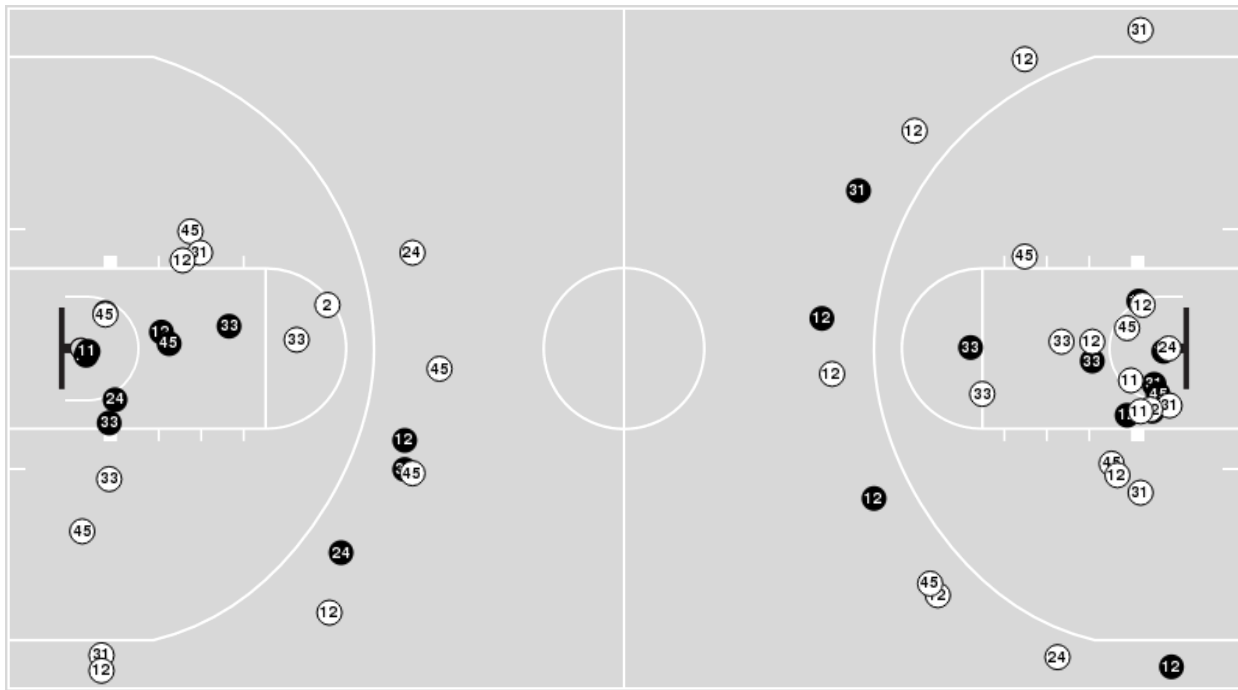

**Kansas at Baylor**

02/22/20 Ferrell Center, Waco  
2019-20 Men's Basketball

Officials: Joe DeRosa, Chris Rastatter, John Gaffney

Players => AllFG Types=>AllResults=>All

**Baylor**

**All Field Goals**

**Blow Up Chart**