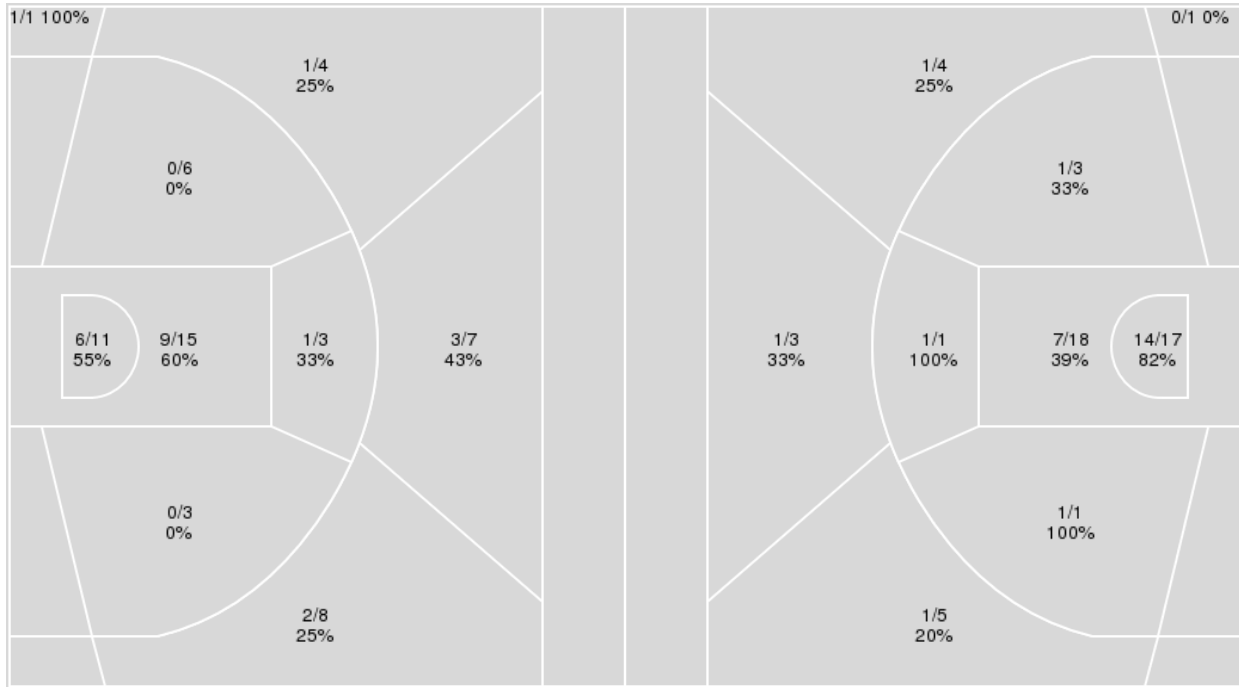

Kansas at Baylor

02/22/20 Ferrell Center, Waco
2019-20 Men's Basketball

Officials: Joe DeRosa, Chris Rastatter, John Gaffney

{ Players => All; } FG Types => All; Results => All;

{ Players => All; } FG Types => All; Results => All;

Baylor

Kansas

Baylor	M/A	%
Field Goals	23/58	40
2 Points	16/38	42
3 Points	7/20	35
Free Throws	8/15	53

Kansas	M/A	%
Field Goals	27/53	51
2 Points	24/40	60
3 Points	3/13	23
Free Throws	7/10	70