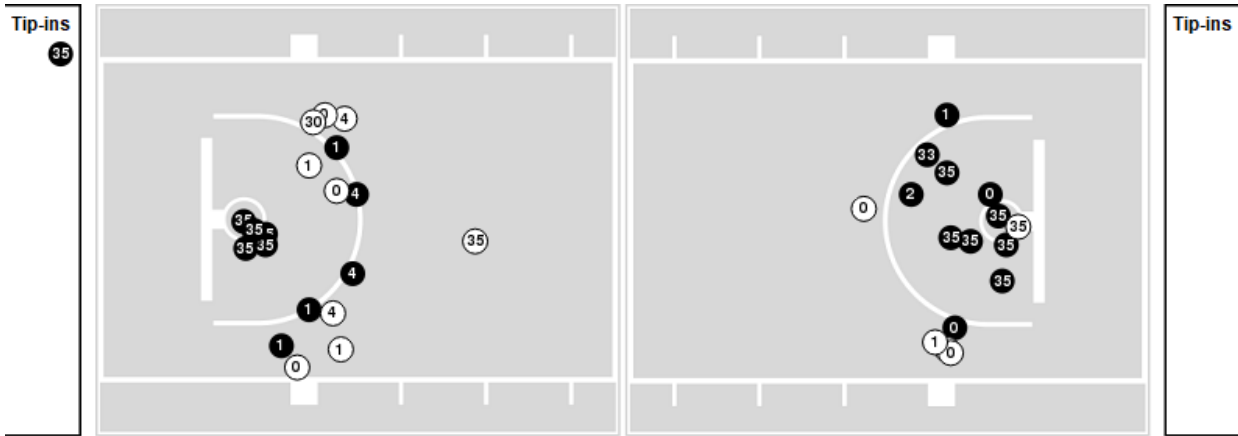

**Kansas at Baylor**

02/22/20 Ferrell Center, Waco  
2019-20 Men's Basketball

Players => AllFG Types=>AllResults=>All

**Kansas**

**All Field Goals**

**Blow Up Chart**

**N** Made    **O** Missed    N - Player Number