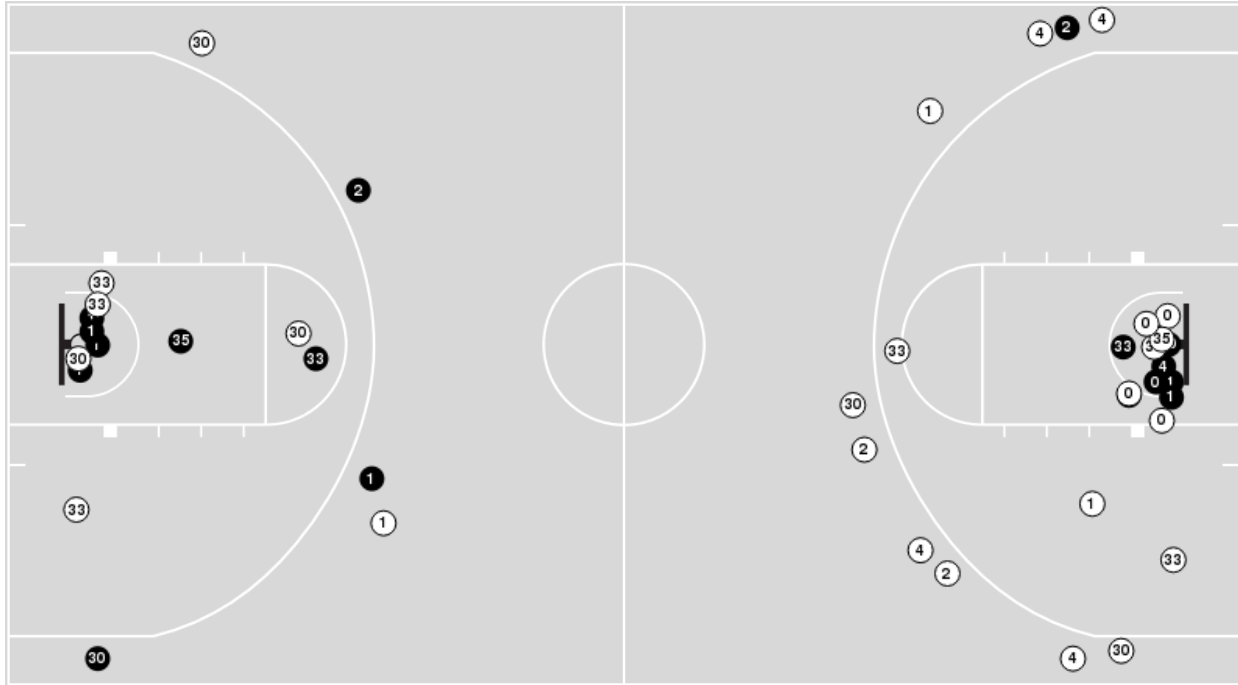

Officials: Gerry Pollard, Darron George, Marques Pettigrew

Players => AllFG Types=>AllResults=>All
Kansas

All Field Goals