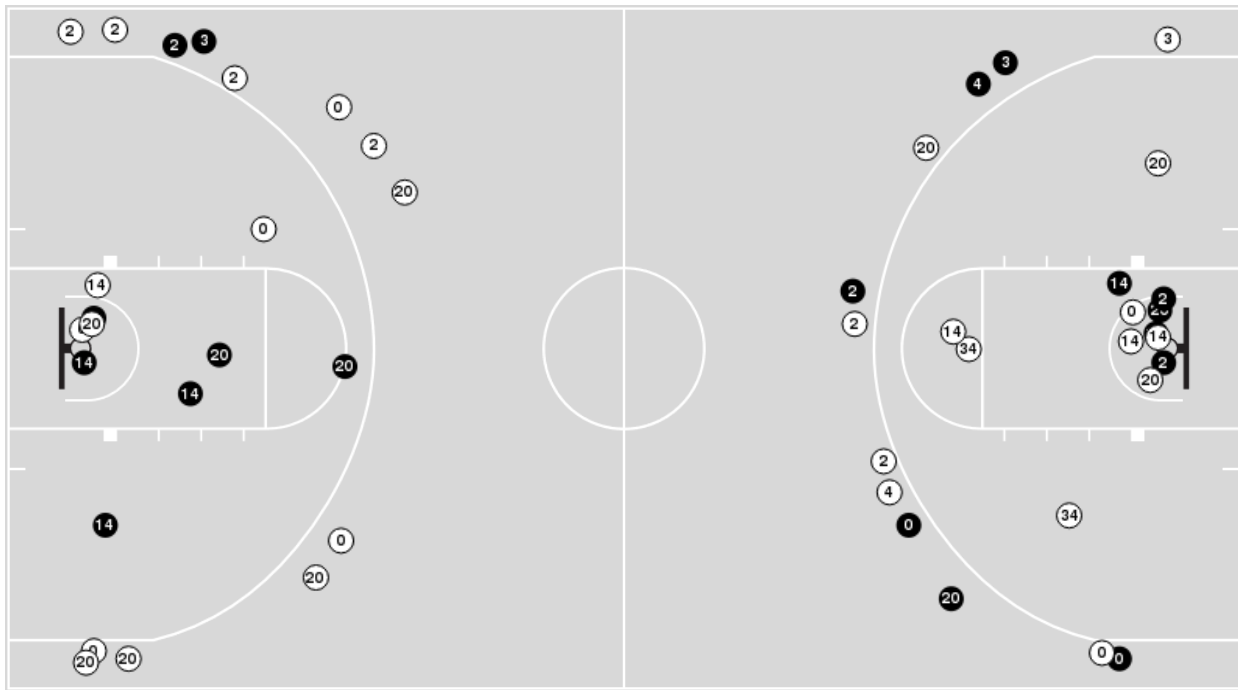

Officials: Gerry Pollard, Darron George, Marques Pettigrew

Players => 00, 1, 2, 3, 4, 11, 14, 20, 21, 23, 24, 34, 35, 45FG Types=>AllResults=>All

Kansas St.

All Field Goals