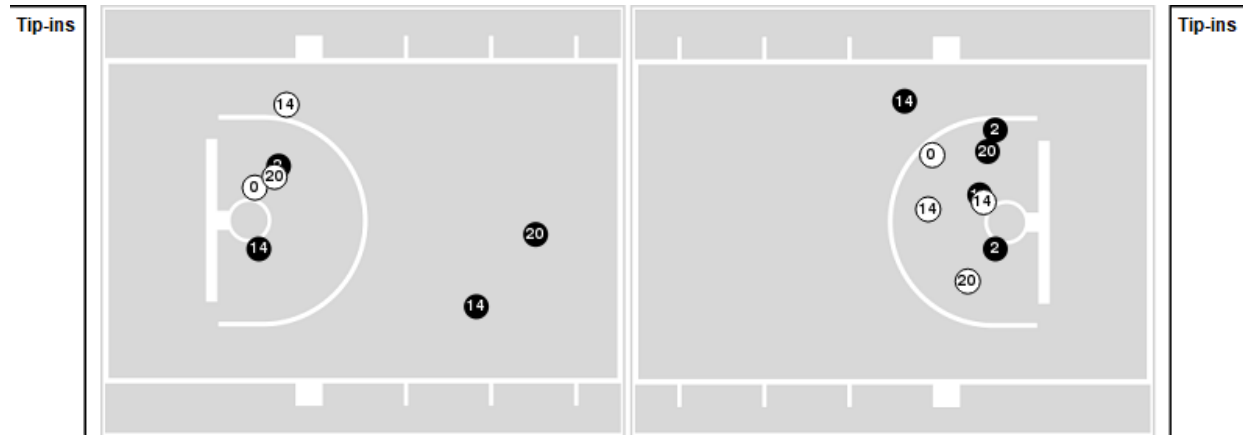

Blow Up Chart

● Made   ○ Missed   N - Player Number

Kansas St.	M/A	%
Field Goals	19/48	40
2 Points	11/23	48
3 Points	8/25	32
Free Throws	12/18	67

Kansas St.	M/A	%
Points in the Paint	18 (9 / 16)	56
Fast Break Points	5 (2/2)	100
Second Chance Points	6 (3/9)	33
Effective FG%	48