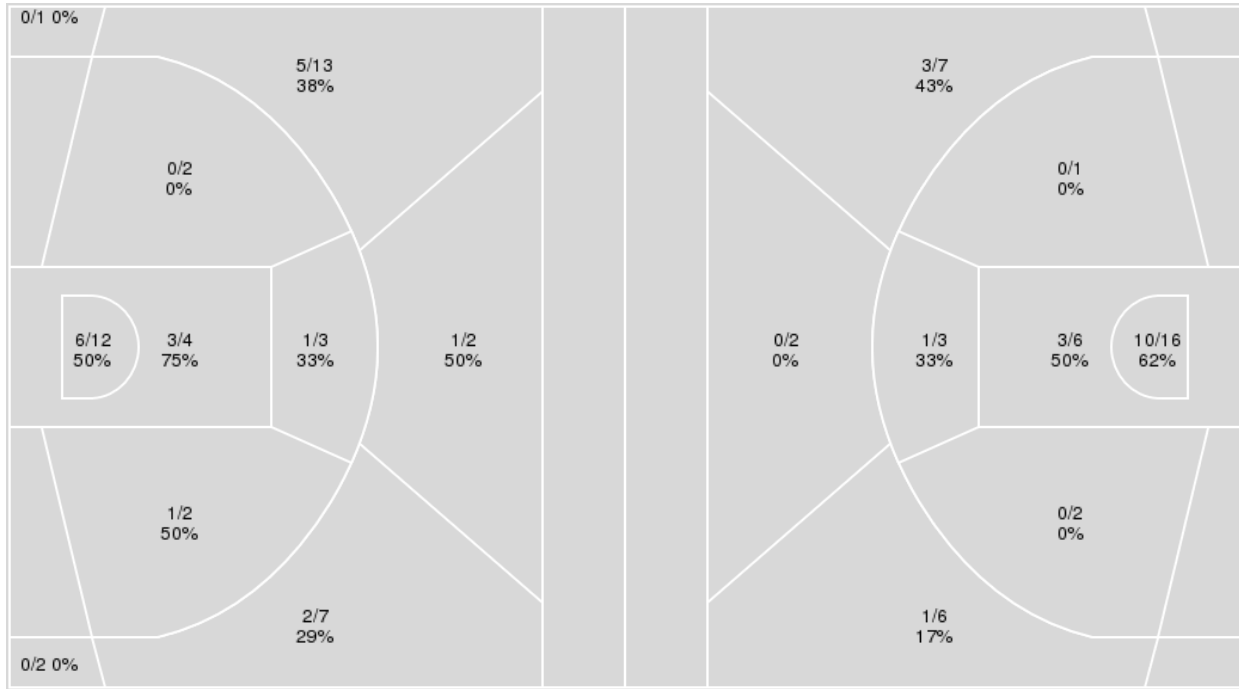

Kansas at Kansas St.

02/29/20 Bramlage Coliseum, Manhattan
2019-20 Men's Basketball

Officials: Gerry Pollard, Darron George, Marques Pettigrew

{ Players => 00, 1, 2, 3, 4, 11, 14, 20, 21, 23, 24, 34, 35, 45; } FG
Types => All; Results => All;

{ Players => All; } FG Types => All; Results => All;

Kansas St.

Kansas

Kansas St.	M/A	%
Field Goals	19/48	40
2 Points	11/23	48
3 Points	8/25	32
Free Throws	12/18	67

Kansas	M/A	%
Field Goals	18/43	42
2 Points	14/28	50
3 Points	4/15	27
Free Throws	22/31	71