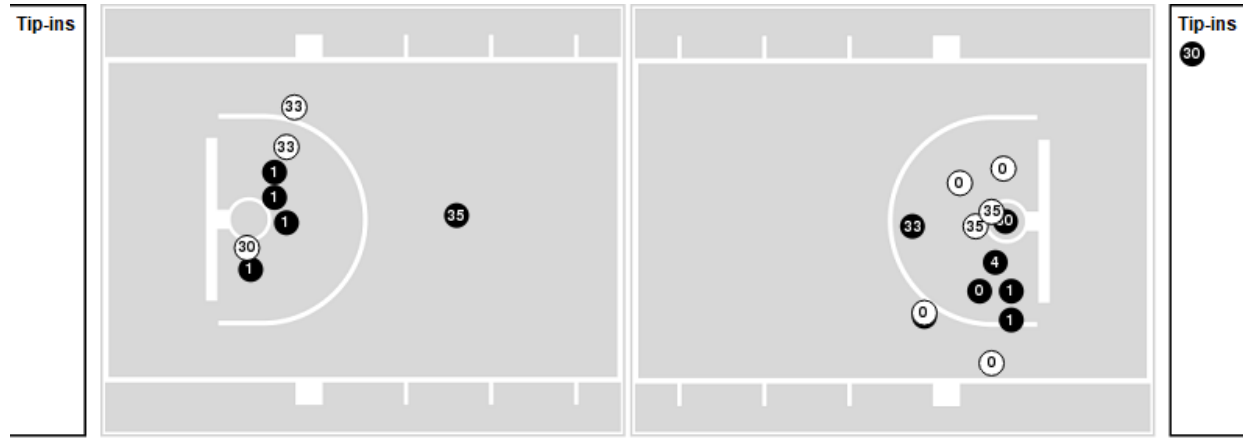

Blow Up Chart

● Made ○ Missed N - Player Number

Kansas	M/A	%
Field Goals	18/43	42
2 Points	14/28	50
3 Points	4/15	27
Free Throws	22/31	71

Kansas	M/A	%
Points in the Paint	26 (13 / 22)	59
Fast Break Points	6 (3/3)	100
Second Chance Points	6 (4/11)	36
Effective FG%	47