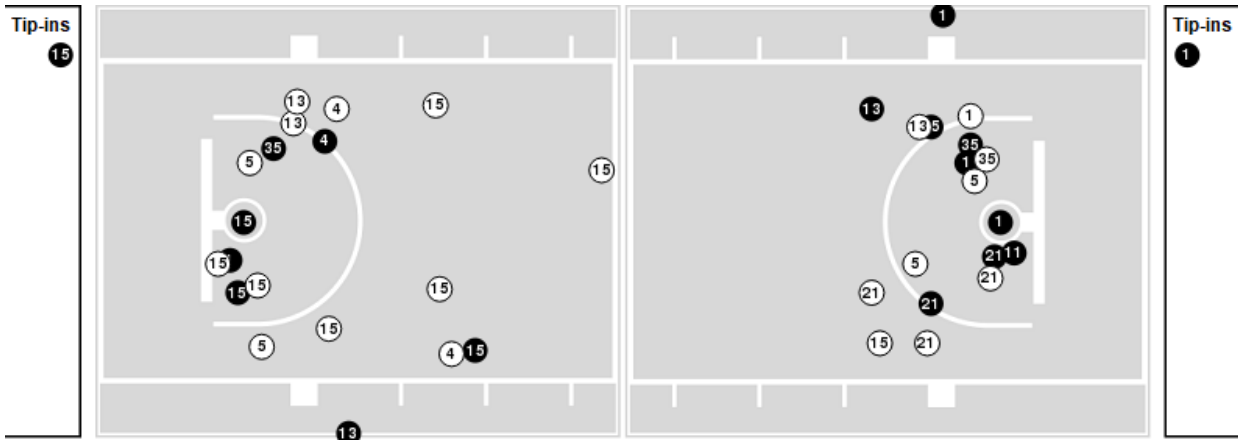

Blow Up Chart

● Made   ○ Missed   N - Player Number

Kansas	M/A	%
Field Goals	30/68	44
2 Points	21/46	46
3 Points	9/22	41
Free Throws	13/16	81

Kansas	M/A	%
Points in the Paint	28 (14 / 35)	40
Fast Break Points	12 (8/9)	89
Second Chance Points	11 (6/12)	50
Effective FG%	51