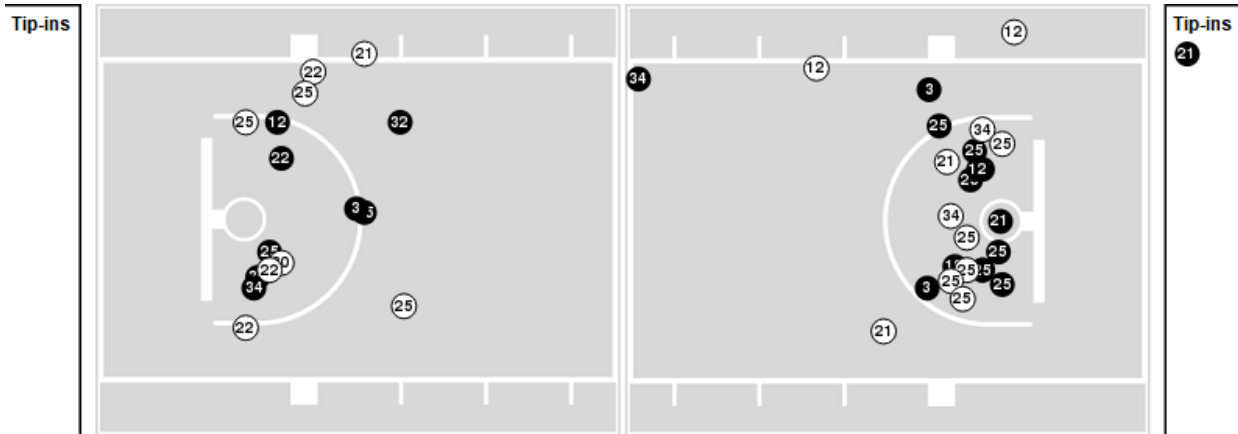

Blow Up Chart

● Made   ○ Missed   N - Player Number

Oklahoma	M/A	%
Field Goals	32/63	51
2 Points	24/45	53
3 Points	8/18	44
Free Throws	22/26	85

Oklahoma	M/A	%
Points in the Paint	44 (22 / 38)	58
Fast Break Points	2 (1/1)	100
Second Chance Points	22 (11/12)	92
Effective FG%	57