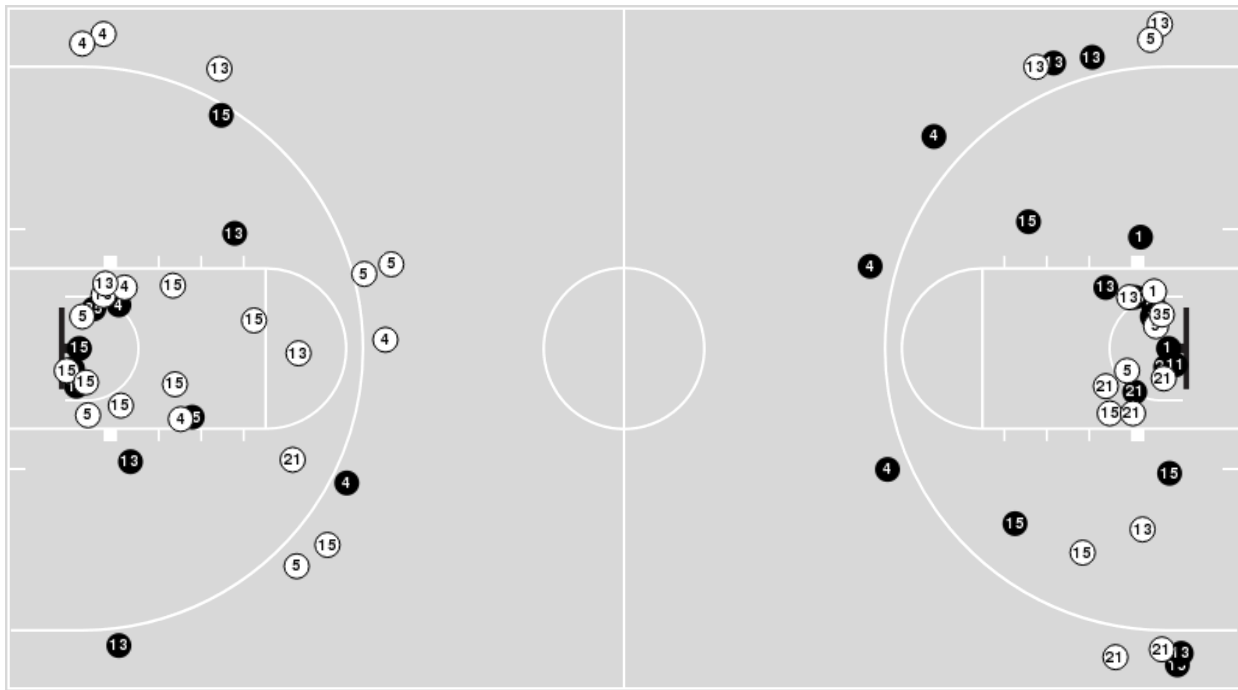

Players => AllFG Types=>AllResults=>All

Kansas

All Field Goals