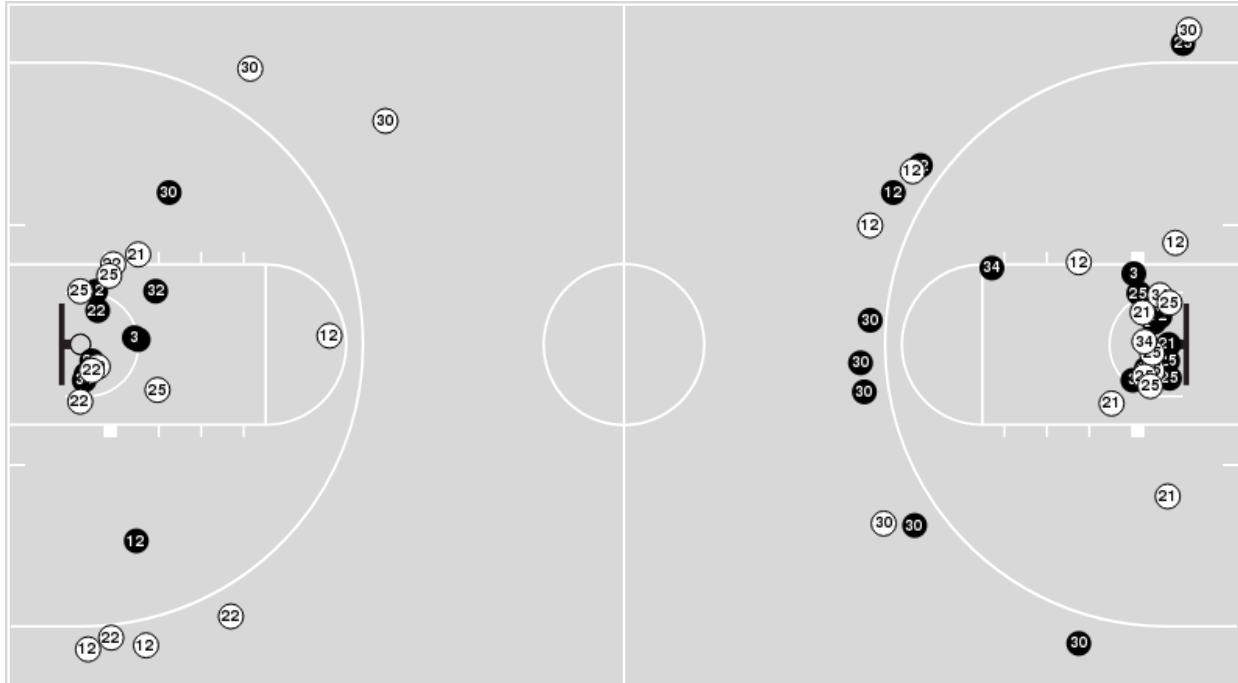

Officials: Lisa Jones, Bian Hall, Brenda Pantoja

Players => AllFG Types=>AllResults=>All
Oklahoma

All Field Goals