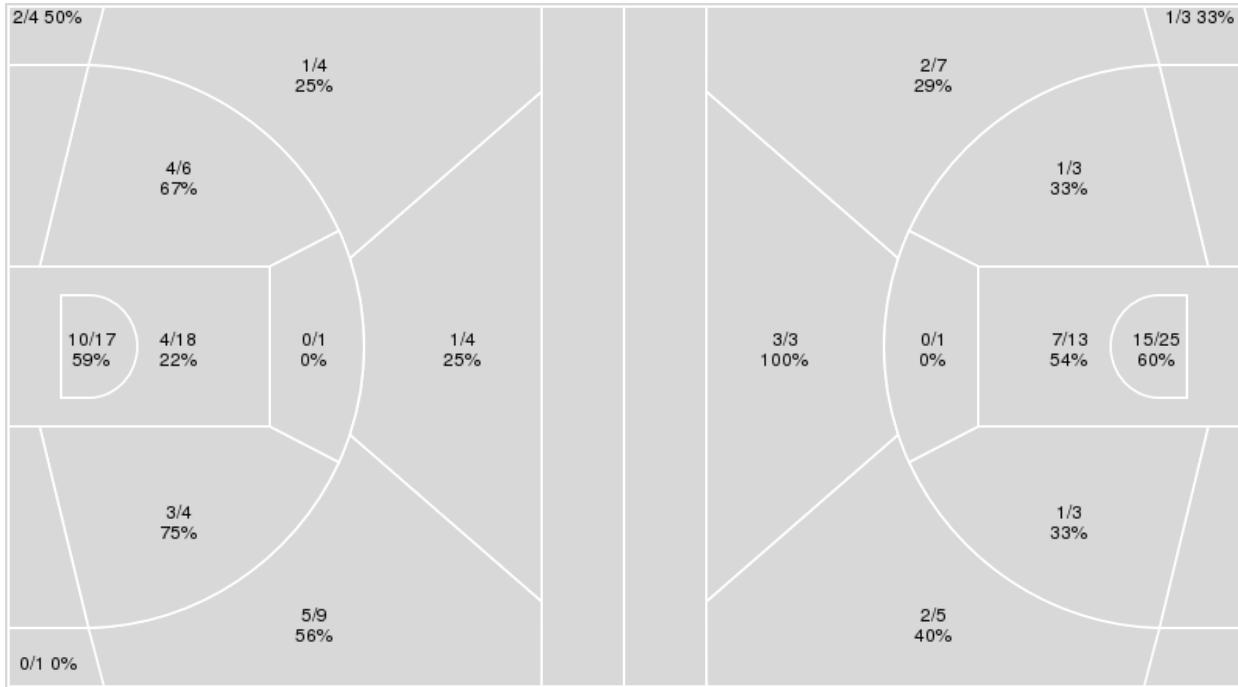

Oklahoma at Kansas

02/02/20 Allen Fieldhouse, Lawrence
2019-20 Women's Basketball

Officials: Lisa Jones, Bian Hall, Brenda Pantoja

{ Players => All; } FG Types => All; Results => All;

{ Players => All; } FG Types => All; Results => All;

Kansas

Oklahoma

Kansas	M/A	%
Field Goals	30/68	44
2 Points	21/46	46
3 Points	9/22	41
Free Throws	13/16	81

Oklahoma	M/A	%
Field Goals	32/63	51
2 Points	24/45	53
3 Points	8/18	44
Free Throws	22/26	85