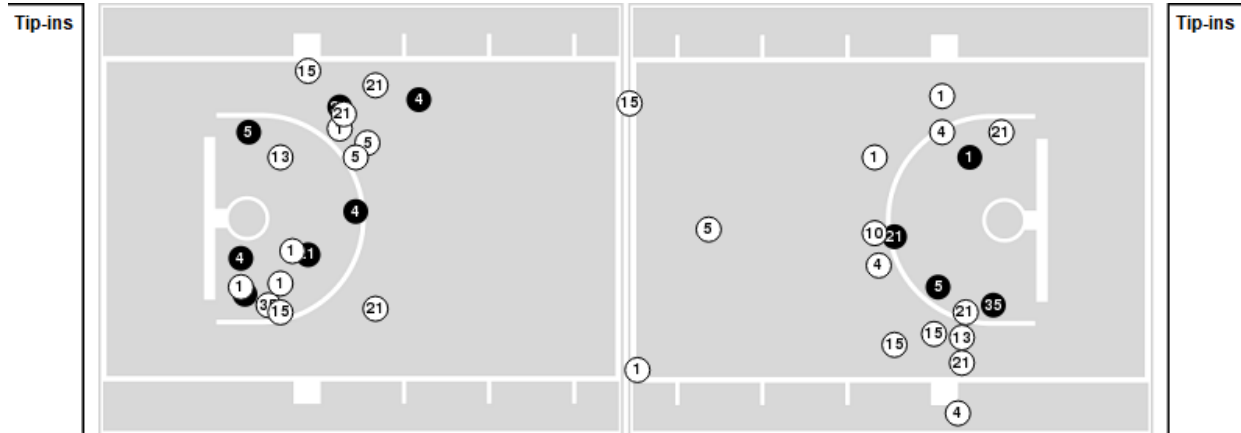

Blow Up Chart

● Made   ○ Missed   N - Player Number

Kansas	M/A	%
Field Goals	17/69	25
2 Points	14/48	29
3 Points	3/21	14
Free Throws	5/12	42

Kansas	M/A	%
Points in the Paint	22 (11 / 38)	29
Fast Break Points	8 (4/4)	100
Second Chance Points	2 (1/9)	11
Effective FG%	27