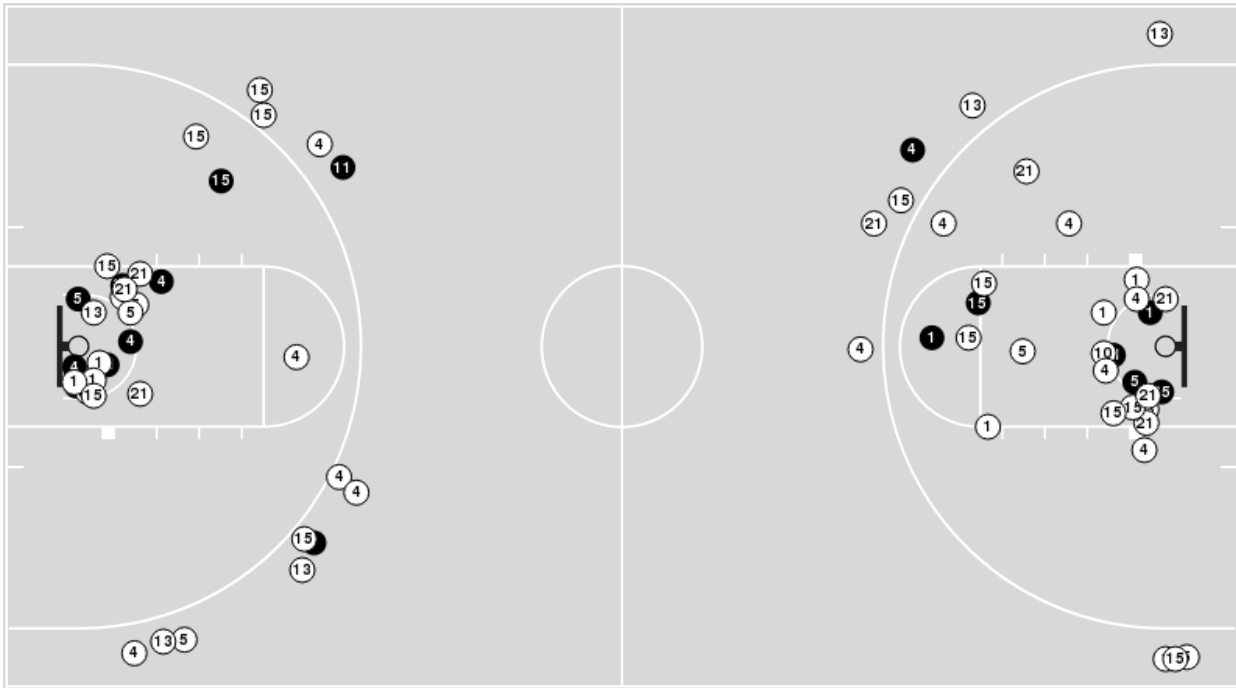

Players => AllFG Types=>AllResults=>All

Kansas

All Field Goals