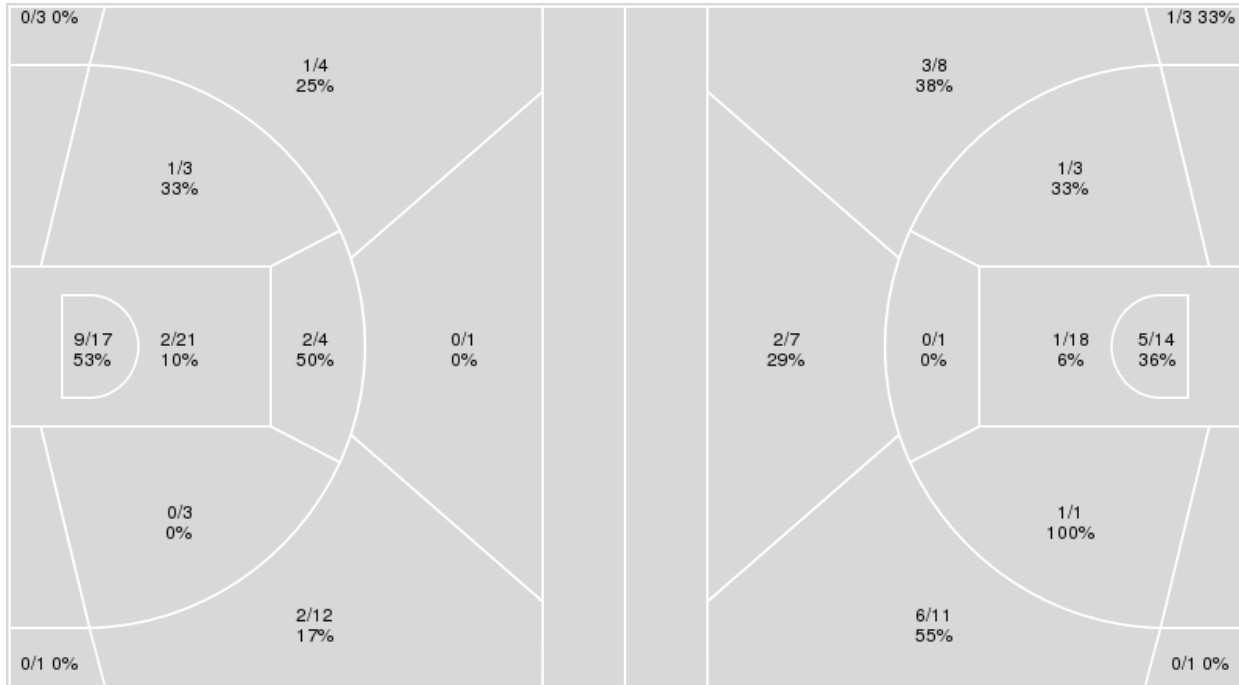

Iowa St. at Kansas

03/03/20 Allen Fieldhouse, Lawrence
2019-20 Women's Basketball

Officials: Bryan Enterline, Kevin Pethel, Tiara Cruse

{ Players => All; } FG Types => All; Results => All;

{ Players => All; } FG Types => All; Results => All;

Kansas

Iowa St.

Kansas	M/A	%
Field Goals	17/69	25
2 Points	14/48	29
3 Points	3/21	14
Free Throws	5/12	42

Iowa St.	M/A	%
Field Goals	20/67	30
2 Points	8/37	22
3 Points	12/30	40
Free Throws	9/11	82