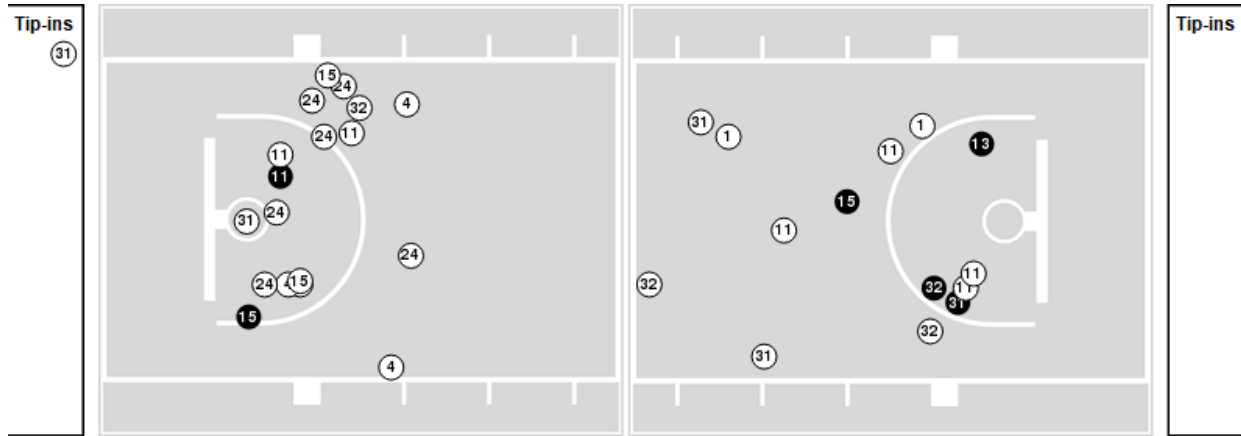

Blow Up Chart

● Made   ○ Missed   N - Player Number

Iowa St.	M/A	%
Field Goals	20/67	30
2 Points	8/37	22
3 Points	12/30	40
Free Throws	9/11	82

Iowa St.	M/A	%
Points in the Paint	12 (6 / 32)	19
Fast Break Points	5 (3/3)	100
Second Chance Points	3 (1/10)	10
Effective FG%	39