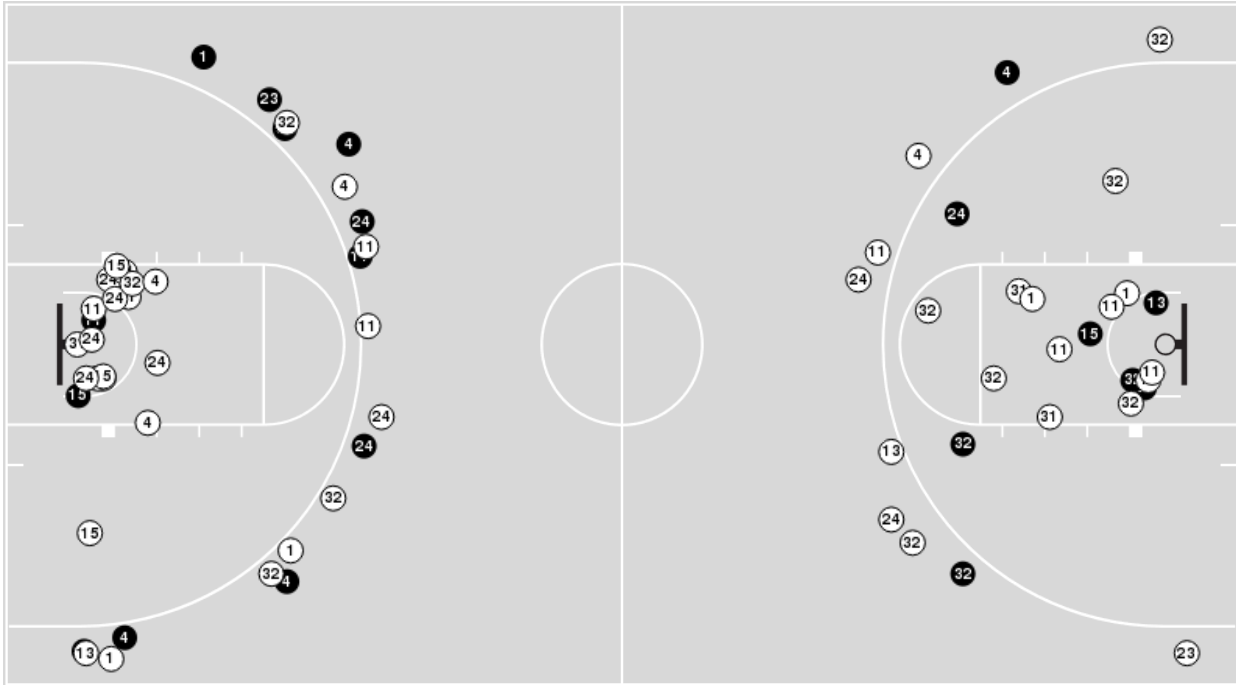

Players => AllFG Types=>AllResults=>All

Iowa St.

All Field Goals