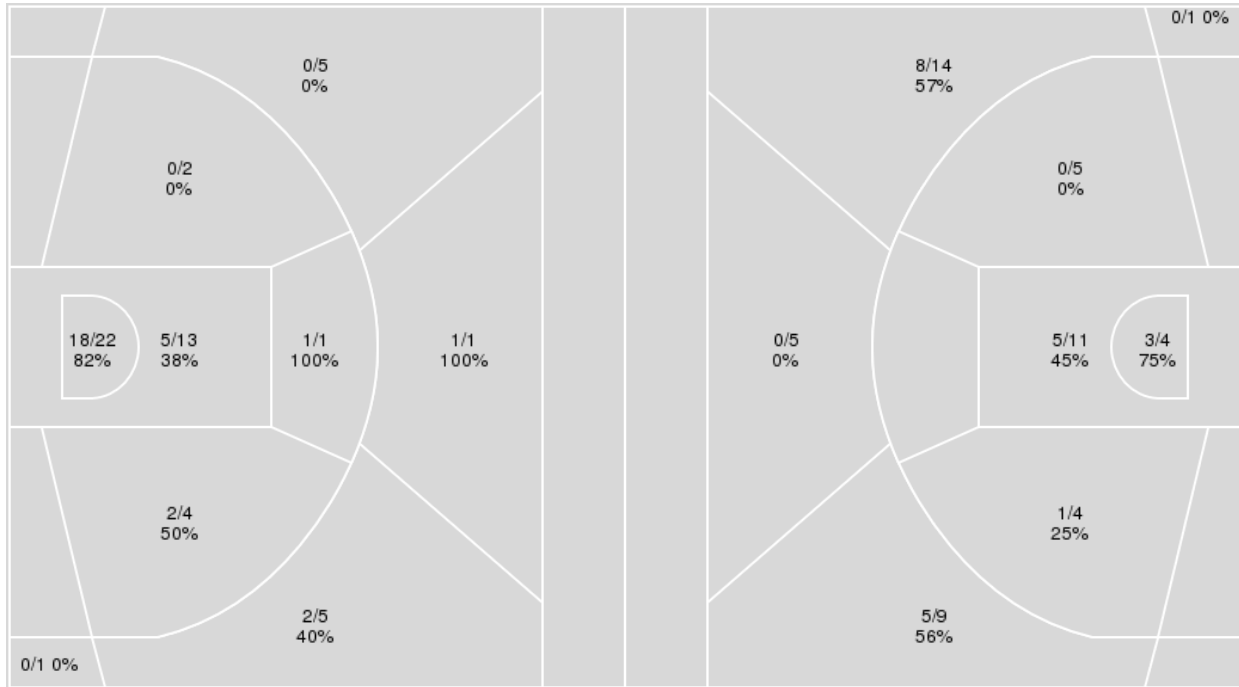

TCU at Kansas

03/04/20 Allen Fieldhouse, Lawrence
2019-20 Men's Basketball

Officials: Joe DeRosa, Tony Padilla, Jeb Hartness

{ Players => 0, 1, 2, 3, 4, 5, 10, 12, 13, 20, 22, 30, 33, 35, 44; } FG
Types => All; Results => All;

{ Players => 0, 1, 2, 3, 4, 5, 10, 11, 12, 13, 14, 15, 20, 21, 22, 23, 30,
31, 34, 35; } FG Types => All; Results => All;

Kansas

TCU

Kansas	M/A	%
Field Goals	29/54	54
2 Points	26/42	62
3 Points	3/12	25
Free Throws	14/23	61

TCU	M/A	%
Field Goals	22/53	42
2 Points	9/24	38
3 Points	13/29	45
Free Throws	9/11	82