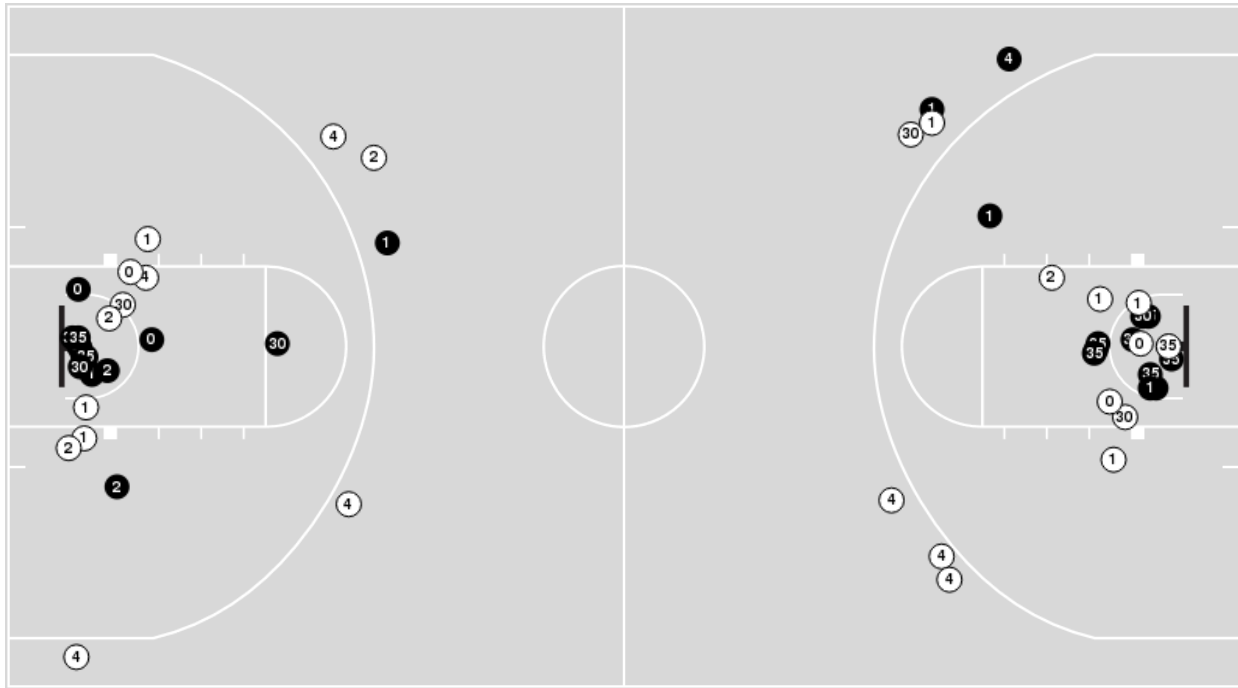

Players => 0, 1, 2, 3, 4, 5, 10, 12, 13, 20, 22, 30, 33, 35, 44 FG Types=>AllResults=>All

Kansas

All Field Goals