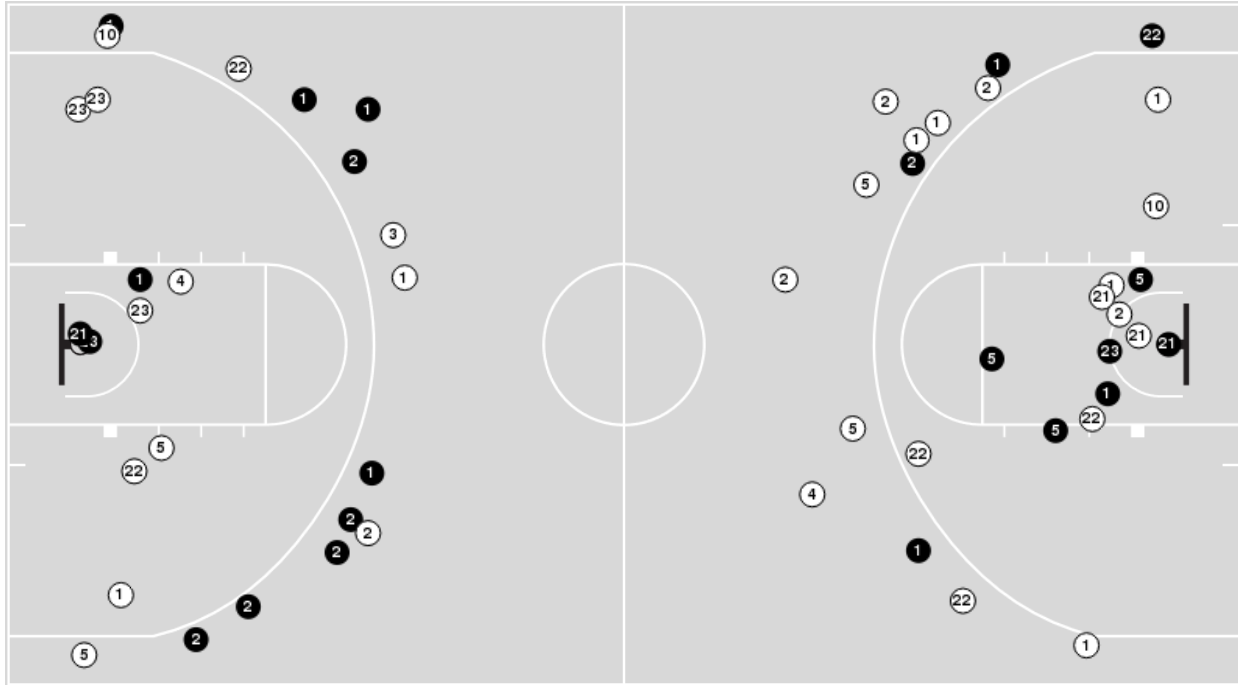

Players => 0, 1, 2, 3, 4, 5, 10, 11, 12, 13, 14, 15, 20, 21, 22, 23, 30, 31, 34, 35 FG Types=>All Results=>All

TCU

All Field Goals