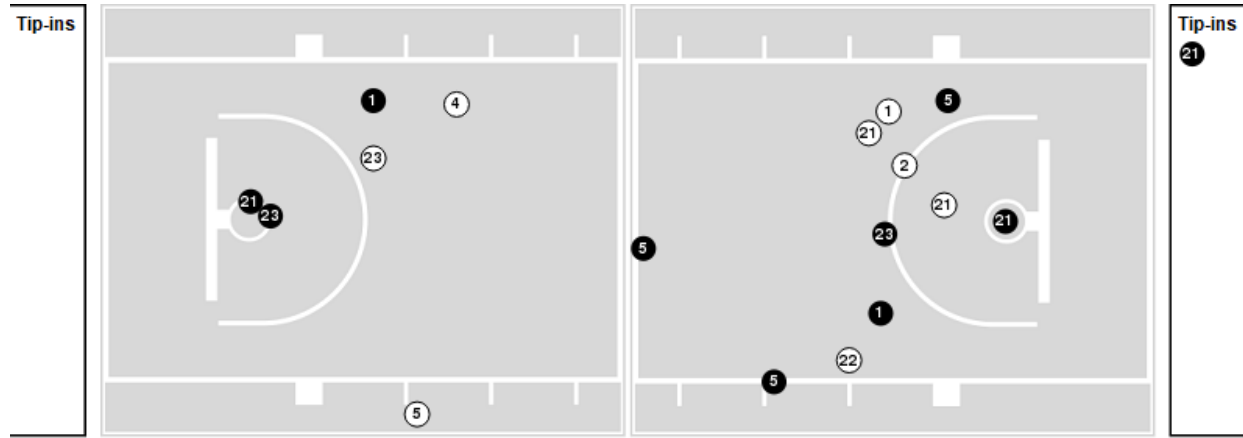

Blow Up Chart

● Made ○ Missed N - Player Number

TCU	M/A	%
Field Goals	22/53	42
2 Points	9/24	38
3 Points	13/29	45
Free Throws	9/11	82

TCU	M/A	%
Points in the Paint	16 (8 / 15)	53
Fast Break Points	4 (2/3)	67
Second Chance Points	8 (5/9)	56
Effective FG%	54