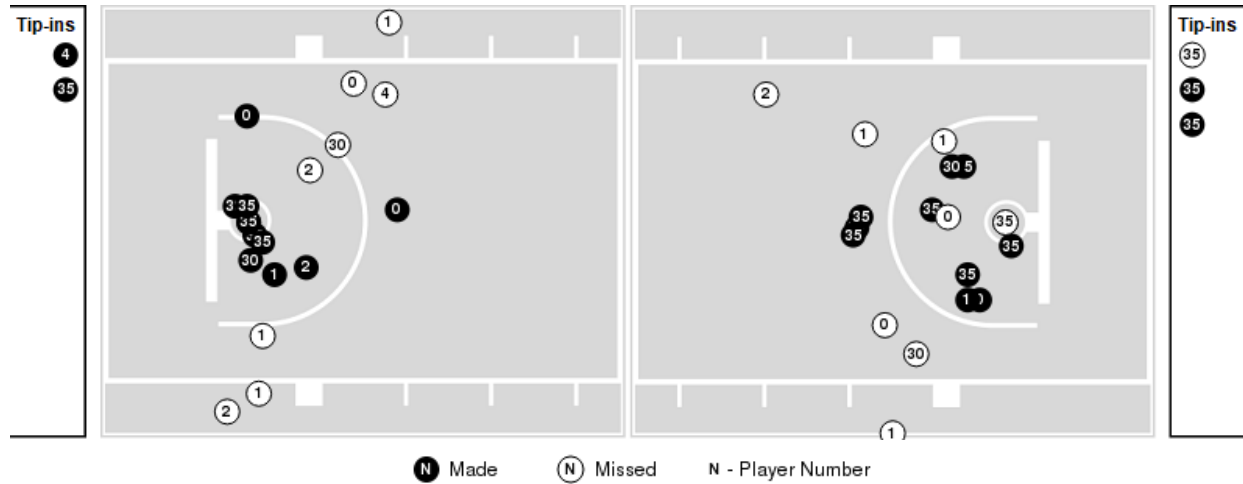

Blow Up Chart

● Made ○ Missed N - Player Number

Kansas	M/A	%
Field Goals	29/54	54
2 Points	26/42	62
3 Points	3/12	25
Free Throws	14/23	61

Kansas	M/A	%
Points in the Paint	46 (23 / 35)	66
Fast Break Points	12 (9/12)	75
Second Chance Points	19 (10/13)	77
Effective FG%	56