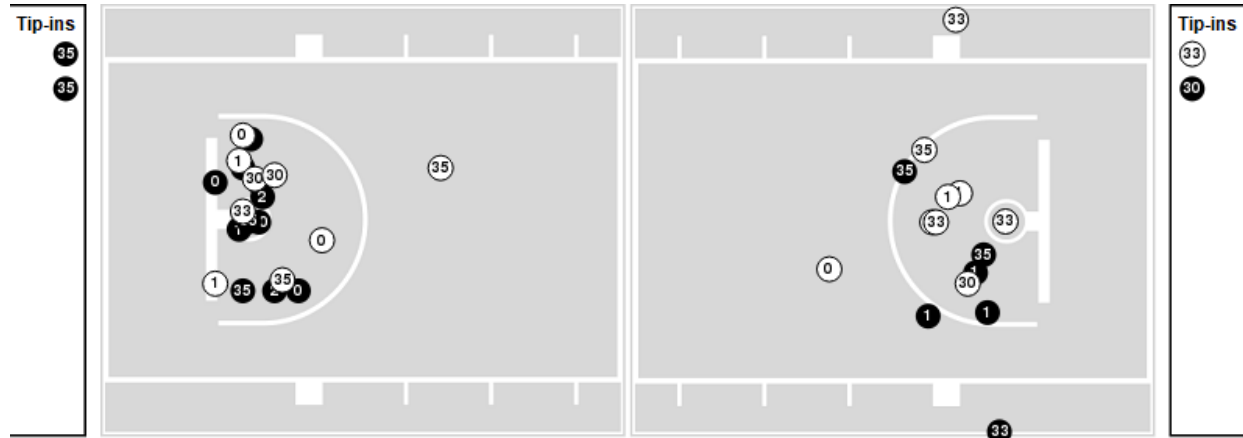

Officials: Doug Sirmons, Kelly Self, Chance Moore

Players => AllFG Types=>AllResults=>All

Kansas

All Field Goals

Blow Up Chart

● Made ○ Missed N - Player Number

Kansas	M/A	%
Field Goals	25/61	41
2 Points	21/44	48
3 Points	4/17	24
Free Throws	12/20	60