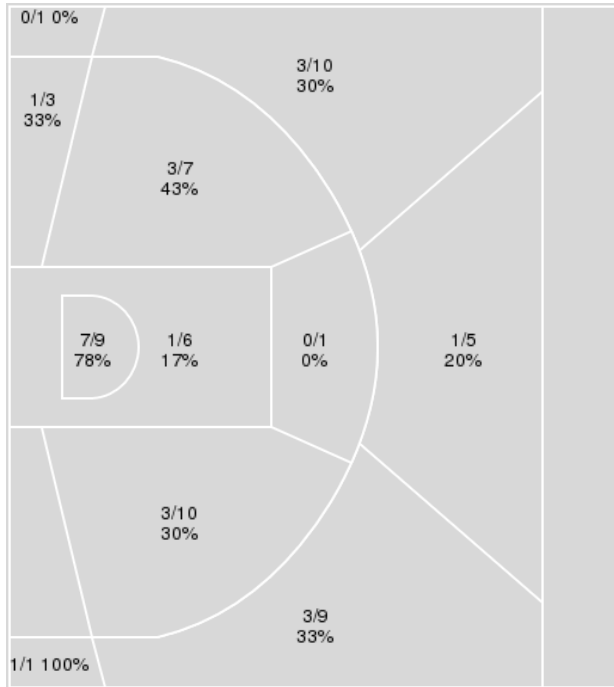

Officials: Doug Sirmons, Kelly Self, Chance Moore

{ Players => 0, 1, 2, 3, 5, 10, 12, 15, 21, 22, 25, 44, 54; } FG Types => { Players => All; } FG Types => All; Results => All;
All; Results => All;

Texas Tech