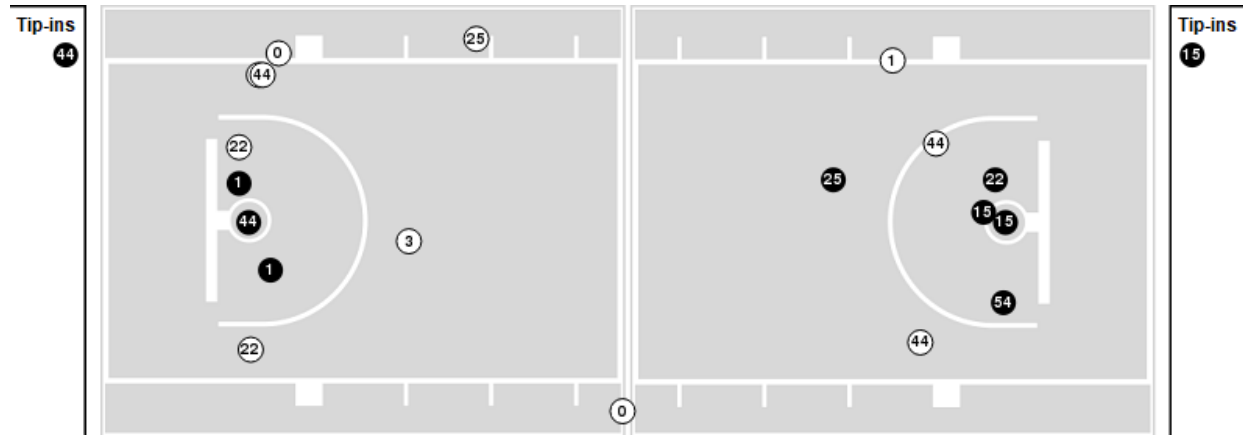

Texas Tech

All Field Goals

Blow Up Chart

● Made ○ Missed N - Player Number

Texas Tech	M/A	%
Field Goals	23/62	37
2 Points	15/36	42
3 Points	8/26	31
Free Throws	8/13	62

Texas Tech	M/A	%
Points in the Paint	16 (8 / 15)	53
Fast Break Points	2 (1/3)	33
Second Chance Points	12 (6/9)	67
Effective FG%	44	