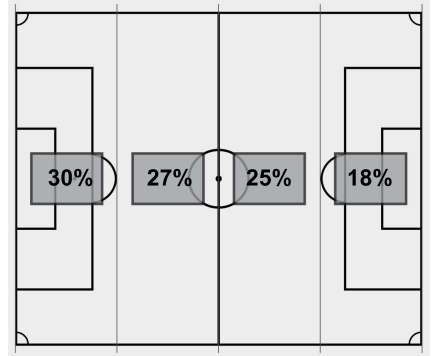

Saves by period	1	2	Total
Jayhawks	3	4	7
Longhorns	1	2	3

Corner kicks	1	2	Total
Jayhawks	1	3	4
Longhorns	1	6	7

Fouls	1	2	Total
Jayhawks	2	1	3
Longhorns	2	5	7

**Scoring summary:**

No.	Time	Team	Goal scorer	Assist	Description
1.	80:44	KAN	Ceri Holland (1)	(unassisted)	

**Cautions and ejections:**

Stadium: Mike A. Myers Stadium  
 Officials: Referee: Travis Haight; Asst. Referee: George Kubove; Troy Dodge; Alt. Official: Joya Asadi;  
 Offsides: Kansas 1, Texas 3.

**Soccer Box Score (Final)**  
**2020 Texas Women's Soccer**  
**Kansas vs Texas (9/11/2020 at Austin, UNITED STATES)**

Attacking Direction →

9	TOTAL SHOTS	12
4	SHOTS ON TARGET	7
7	SAVES	3
4	CORNERS	7
1	OFFSIDES	3
0	YELLOW CARDS	0
0	RED CARDS	0
44%	POSSESSION TOTAL	56%

← Attacking Direction

\_\_\_\_\_  
 Official's signature