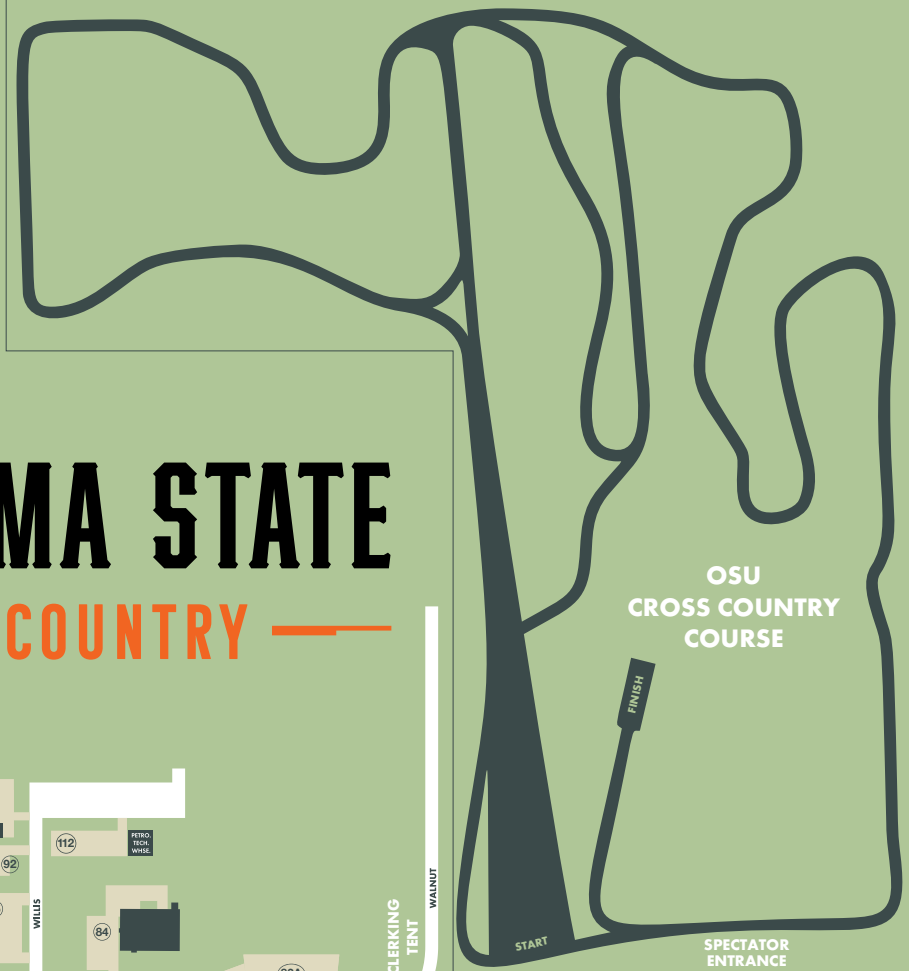

TEAM VEHICLES

OVERFLOW PARKING

ROAD CLOSED TO ALL TRAFFIC

# OKLAHOMA STATE

## CROSS COUNTRY

INTRAMURAL FIELD PARKING

WESTERN

ESKRIDGE

McELROY

WASHINGTON

WASHINGTON