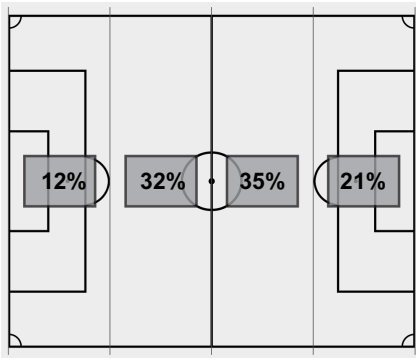

Soccer Box Score (End of 2nd Half)
2020-21 Women's Soccer
Kansas vs Baylor (10/9/2020 at Waco, UNITED STATES)

Attacking Direction →

10	TOTAL SHOTS	9
4	SHOTS ON TARGET	5
3	SAVES	4
4	CORNERS	3
2	OFFSIDES	0
0	YELLOW CARDS	0
0	RED CARDS	0
54%	POSSESSION TOTAL	46%