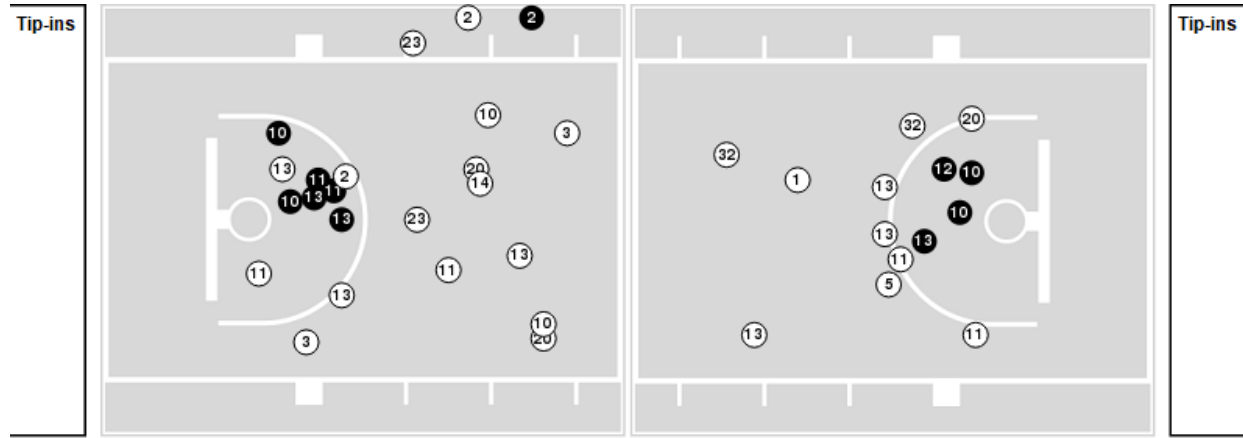

Blow Up Chart

● Made ○ Missed N - Player Number

A&M-Corpus Christi	M/A	%
Field Goals	17/64	27
2 Points	14/53	26
3 Points	3/11	27
Free Throws	6/13	46

A&M-Corpus Christi	M/A	%
Points in the Paint	20 (10 / 34)	29
Fast Break Points	6 (3/4)	75
Second Chance Points	8 (5/11)	45
Effective FG%	29