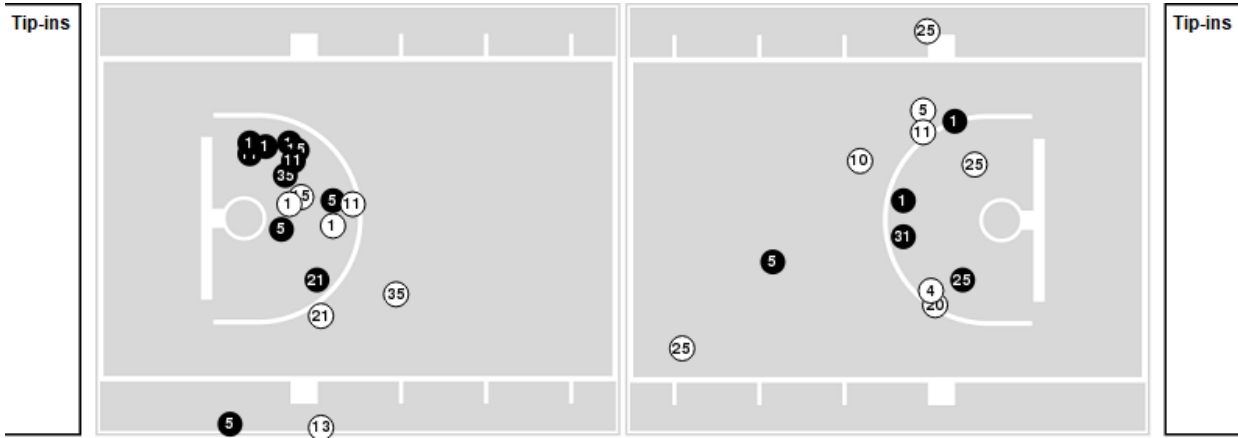

Blow Up Chart

● Made   ○ Missed   N - Player Number

Kansas	M/A	%
Field Goals	29/59	49
2 Points	18/35	51
3 Points	11/24	46
Free Throws	16/21	76

Kansas	M/A	%
Points in the Paint	30 (15 / 29)	52
Fast Break Points	14 (9/9)	100
Second Chance Points	6 (5/11)	45
Effective FG%	58